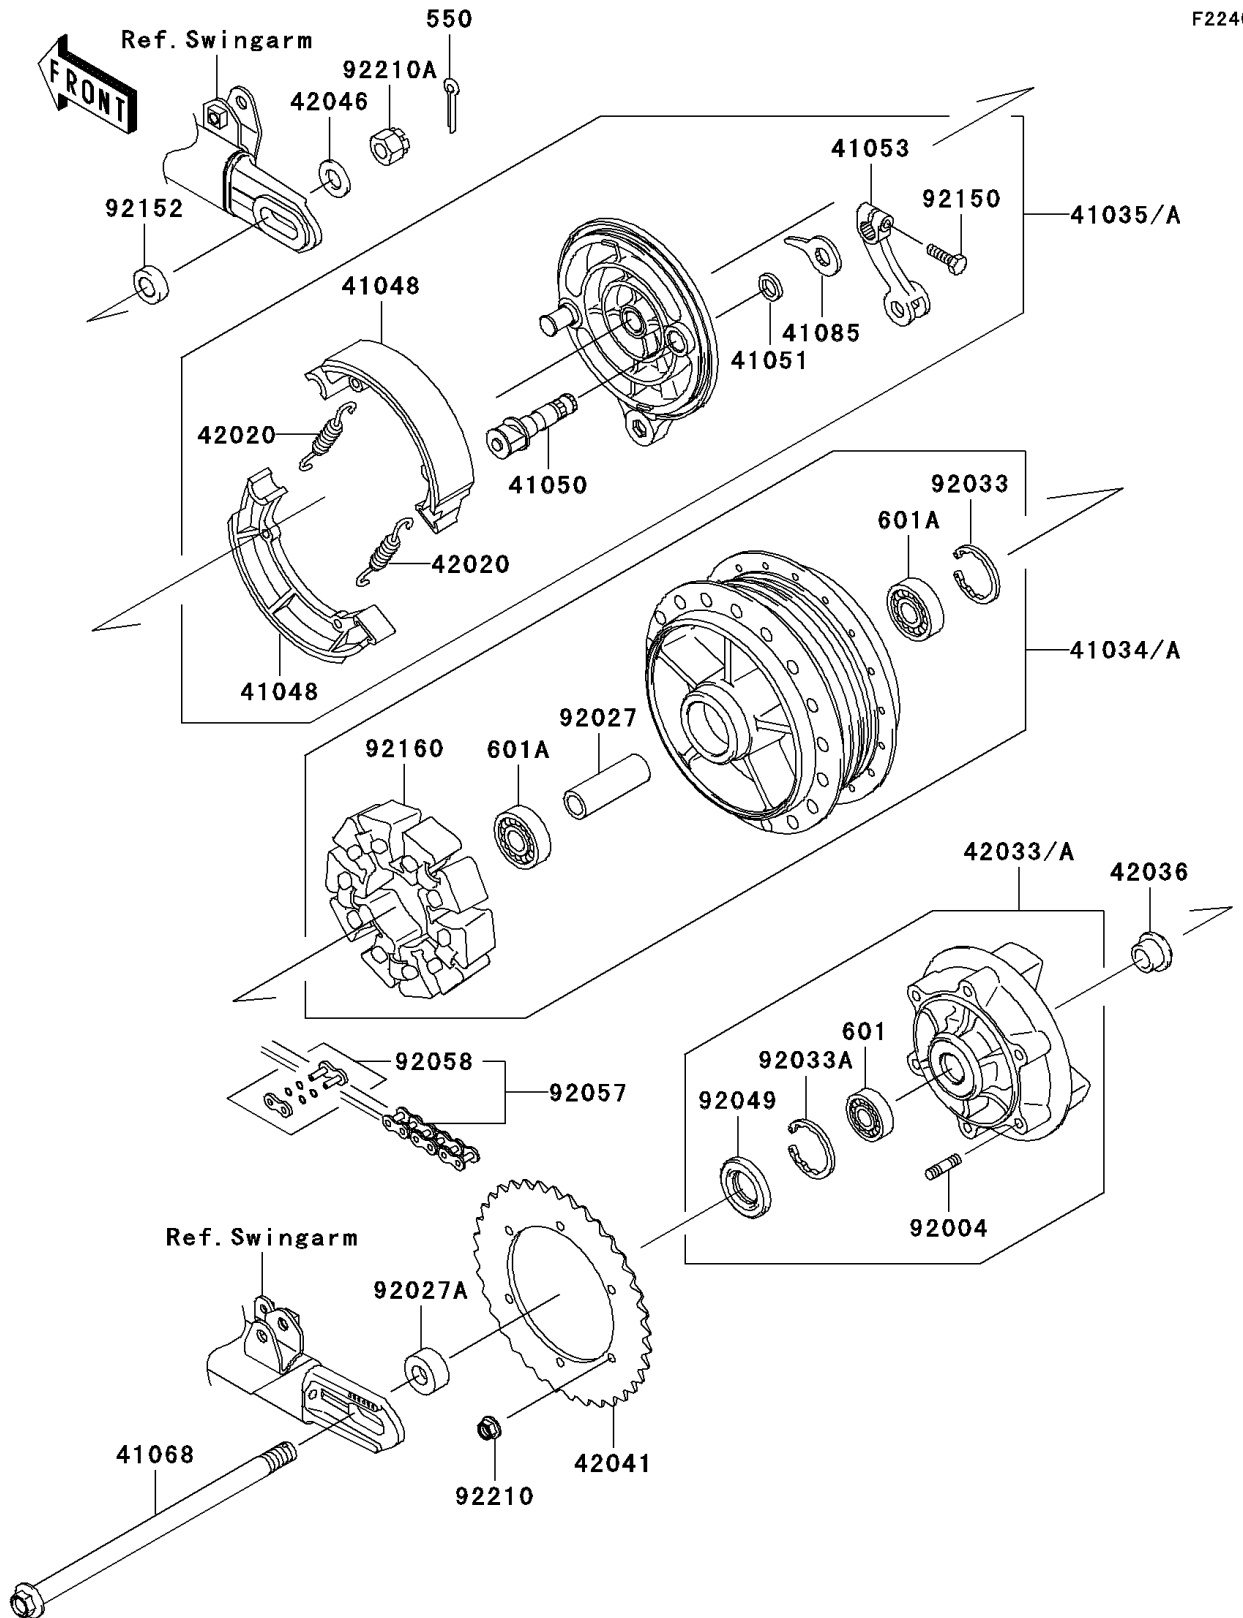

2011 W800 (European)

PARTS DIAGRAM

Rear Hub

2011 W800 (European)

PARTS LIST

Rear Hub

ITEM NAME	PART NUMBER	QUANTITY
PIN-COTTER,4.0X35 (Ref # 550)	550AA4035	1
BEARING-BALL,#6205G (Ref # 601)	601B6205G	1
BEARING-BALL,#6303UG (Ref # 601A)	601B6303UG	2
DRUM-ASSY,REAR BRAKE,SILVER (Ref # 41034A)	41034-0070-458	1
PANEL-ASSY-BRAKE (Ref # 41035)	41035-0087	1
SHOE-BRAKE (Ref # 41048)	41048-1130	2
CAM-BRAKE (Ref # 41050)	41050-1065	1
SEAL,BRAKE CAM (Ref # 41051)	41051-003	1
LEVER-BRAKE CAM (Ref # 41053)	41053-1093	1
AXLE,RR,16X267 (Ref # 41068)	41068-0088	1
INDICATOR (Ref # 41085)	41085-1060	1
SPRING,BRAKE SHOE (Ref # 42020)	42020-004	2
COUPLING-ASSY,RR HUB (Ref # 42033A)	42033-0052	1
SLEEVE,RR AXLE,L=22 (Ref # 42036)	42036-1233	1
SPROCKET-HUB,37T (Ref # 42041)	42041-0093	1
WASHER,17.3X32X3.2 (Ref # 42046)	42046-009	1
STUD,10X19 (Ref # 92004)	92004-0028	6
COLLAR,L=104 (Ref # 92027)	92027-1714	1
COLLAR,RR HUB (Ref # 92027A)	92027-1784	1
RING-SNAP,47MM (Ref # 92033)	92033-1042	1
RING-SNAP,52MM (Ref # 92033A)	92033-1043	1
SEAL-OIL (Ref # 92049)	92049-1287	1
CHAIN,DRIVE,EK520MVXLX104L (Ref # 92057)	92057-0213	1
JOINT-CHAIN,DRIVE (Ref # 92058)	92058-0021	1
BOLT,8X27 (Ref # 92150)	92150-1797	1
COLLAR,17.2X30X9.5 (Ref # 92152)	92152-0916	1
DAMPER,SHOCK,RR HUB (Ref # 92160)	92160-1524	1
NUT,LOCK,FLANGED,10MM (Ref # 92210)	92210-0276	6
NUT,CASTLE,16MM (Ref # 92210A)	92210-1171	1