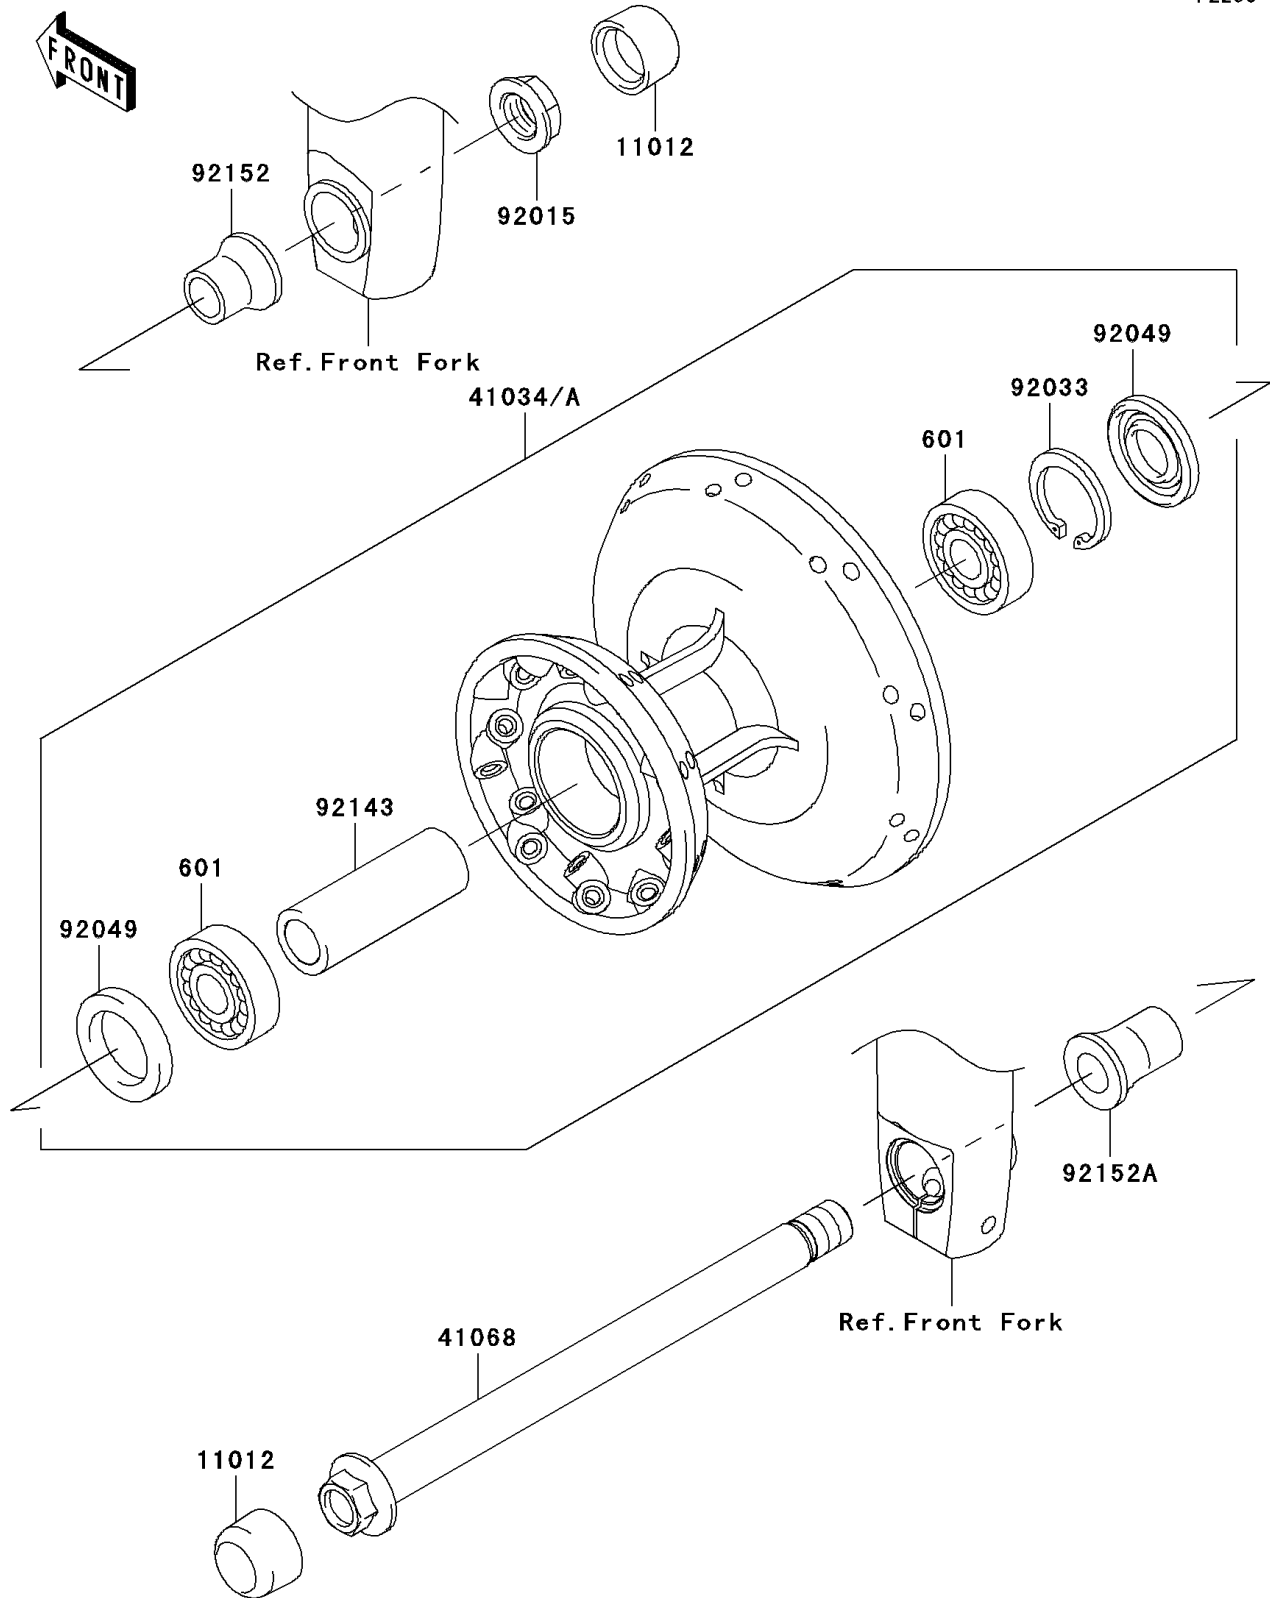

2012 W800 (European) PARTS DIAGRAM

Front Hub

F2230

2012 W800 (European) PARTS LIST

Front Hub

ITEM NAME	PART NUMBER	QUANTITY
BEARING-BALL,#6203UG (Ref # 601)	601B6203UG	1
CAP,AXLE NUT (Ref # 11012)	11012-1591	1
DRUM-ASSY,FRONT BRAKE,BLACK (Ref # 41034)	41034-1322-10	1
AXLE,FR,16X232 (Ref # 41068)	41068-0086	1
NUT,16MM (Ref # 92015)	92015-1465	1
RING-SNAP,40MM (Ref # 92033)	92033-1040	1
SEAL-OIL,AG1258A0 (Ref # 92049)	92049-1110	1
COLLAR,17.2X25X69 (Ref # 92143)	92143-1208	1
COLLAR,FR AXLE,RH,L=25.5 (Ref # 92152)	92152-1160	1
COLLAR,FR AXLE,LH,L=31.5 (Ref # 92152A)	92152-1307	1