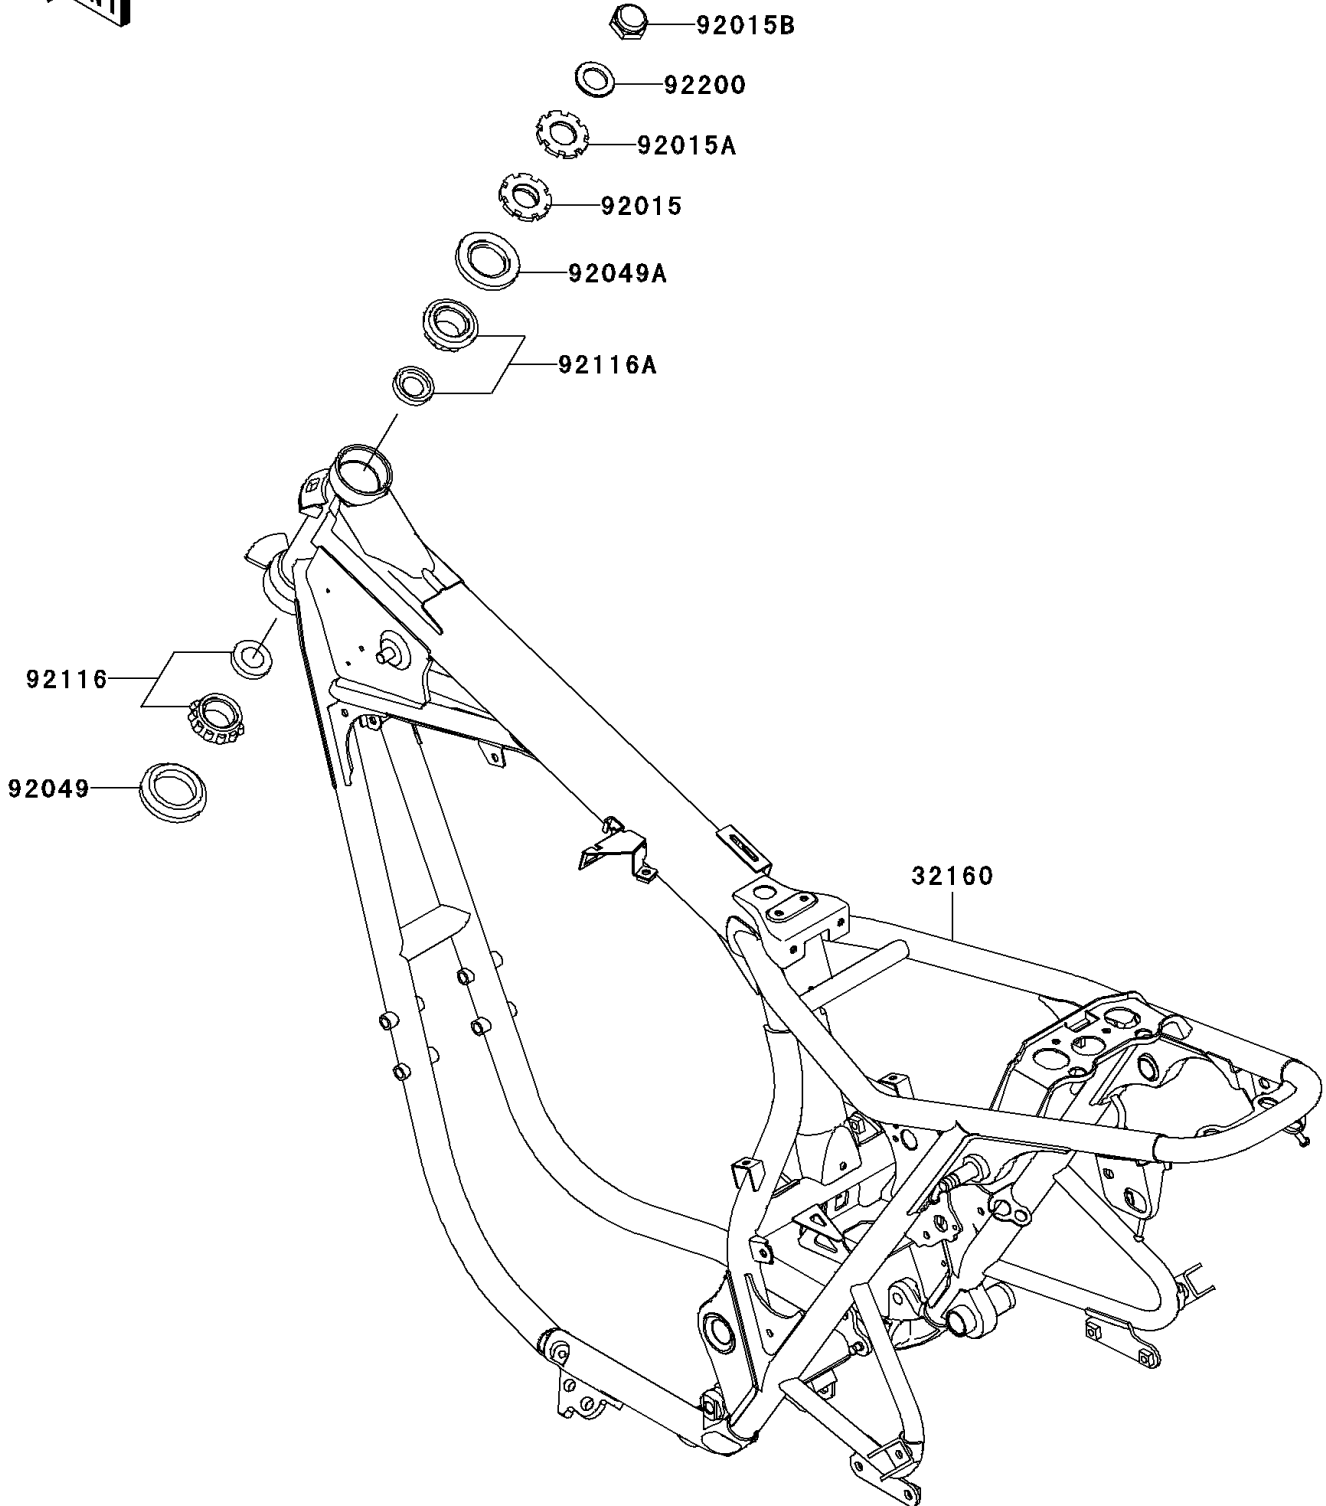

2011 W800 (European) PARTS DIAGRAM

Frame

F2120

2011 W800 (European) PARTS LIST

Frame

ITEM NAME	PART NUMBER	QUANTITY
FRAME-COMP (Ref # 32160)	32160-0529	1
NUT,25MM (Ref # 92015)	92015-1803	1
NUT,25MM (Ref # 92015A)	92015-1810	1
NUT,CAP,22MM (Ref # 92015B)	92015-1873	1
SEAL-OIL,XMHE36X52X4J (Ref # 92049)	92049-1162	1
SEAL-OIL,STEERING STEM (Ref # 92049A)	92049-1214	1
BEARING-ROLLER,HR320/28XJ (Ref # 92116)	92116-1009	1
BEARING-ROLLER,HI-CAP32005JR-1 (Ref # 92116A)	92116-1056	1
WASHER,22.5X36X3.2 (Ref # 92200)	92200-0134	1