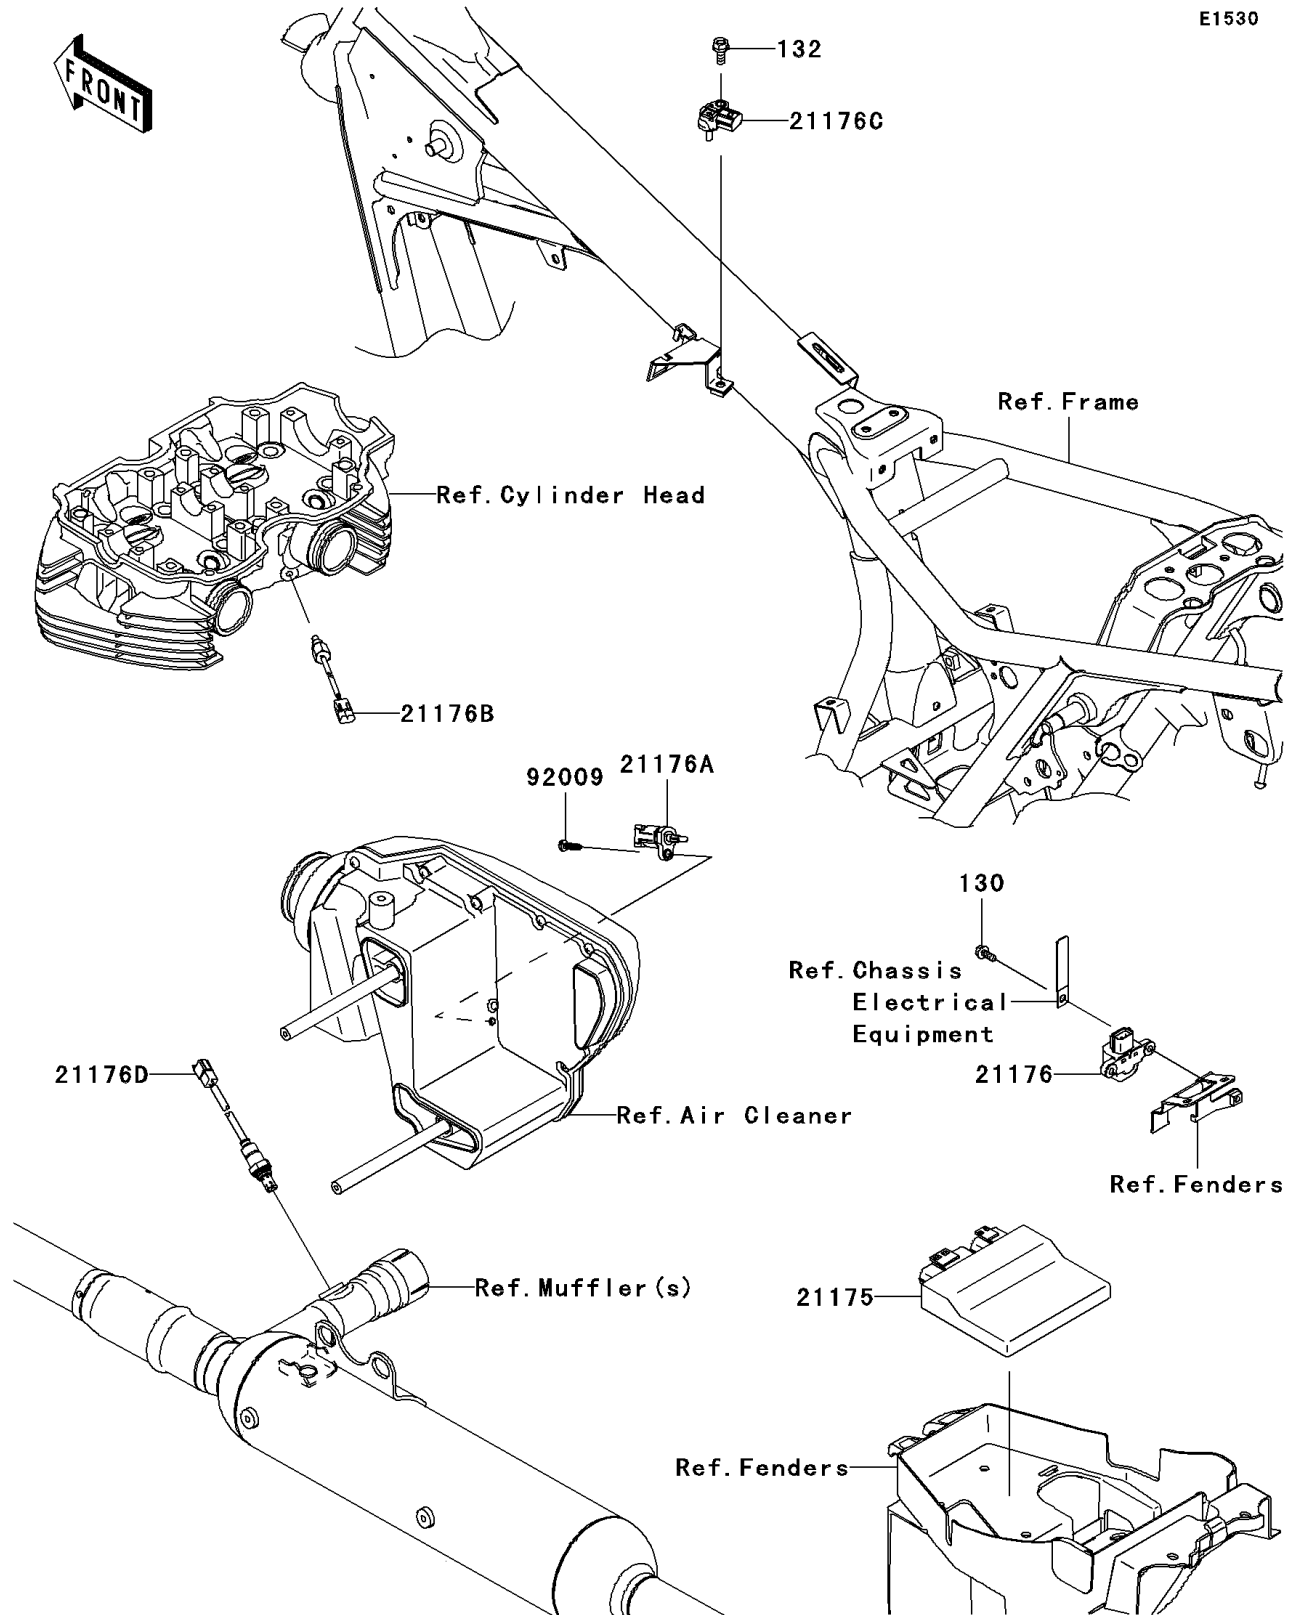

# 2011 W800 (European) PARTS DIAGRAM

Fuel Injection

E1530

### Fuel Injection

ITEM NAME	PART NUMBER	QUANTITY
BOLT-FLANGED,5X12 (Ref # 130)	130BA0512	1
BOLT-FLANGED-SMALL,6X16 (Ref # 132)	132BA0616	1
CONTROL UNIT-ELECTRONIC (Ref # 21175)	21175-0336	1
SENSOR,VEHICLE-DOWN (Ref # 21176)	21176-0026	1
SENSOR,AIR TEMPERATURE (Ref # 21176A)	21176-0048	1
SENSOR,TEMP (Ref # 21176B)	21176-0072	1
SENSOR,PRESSURE (Ref # 21176C)	21176-0111	1
SENSOR,OXYGEN,LH (Ref # 21176D)	21176-0139	1
SCREW,TAPPING,5X16 (Ref # 92009)	92009-1984	1