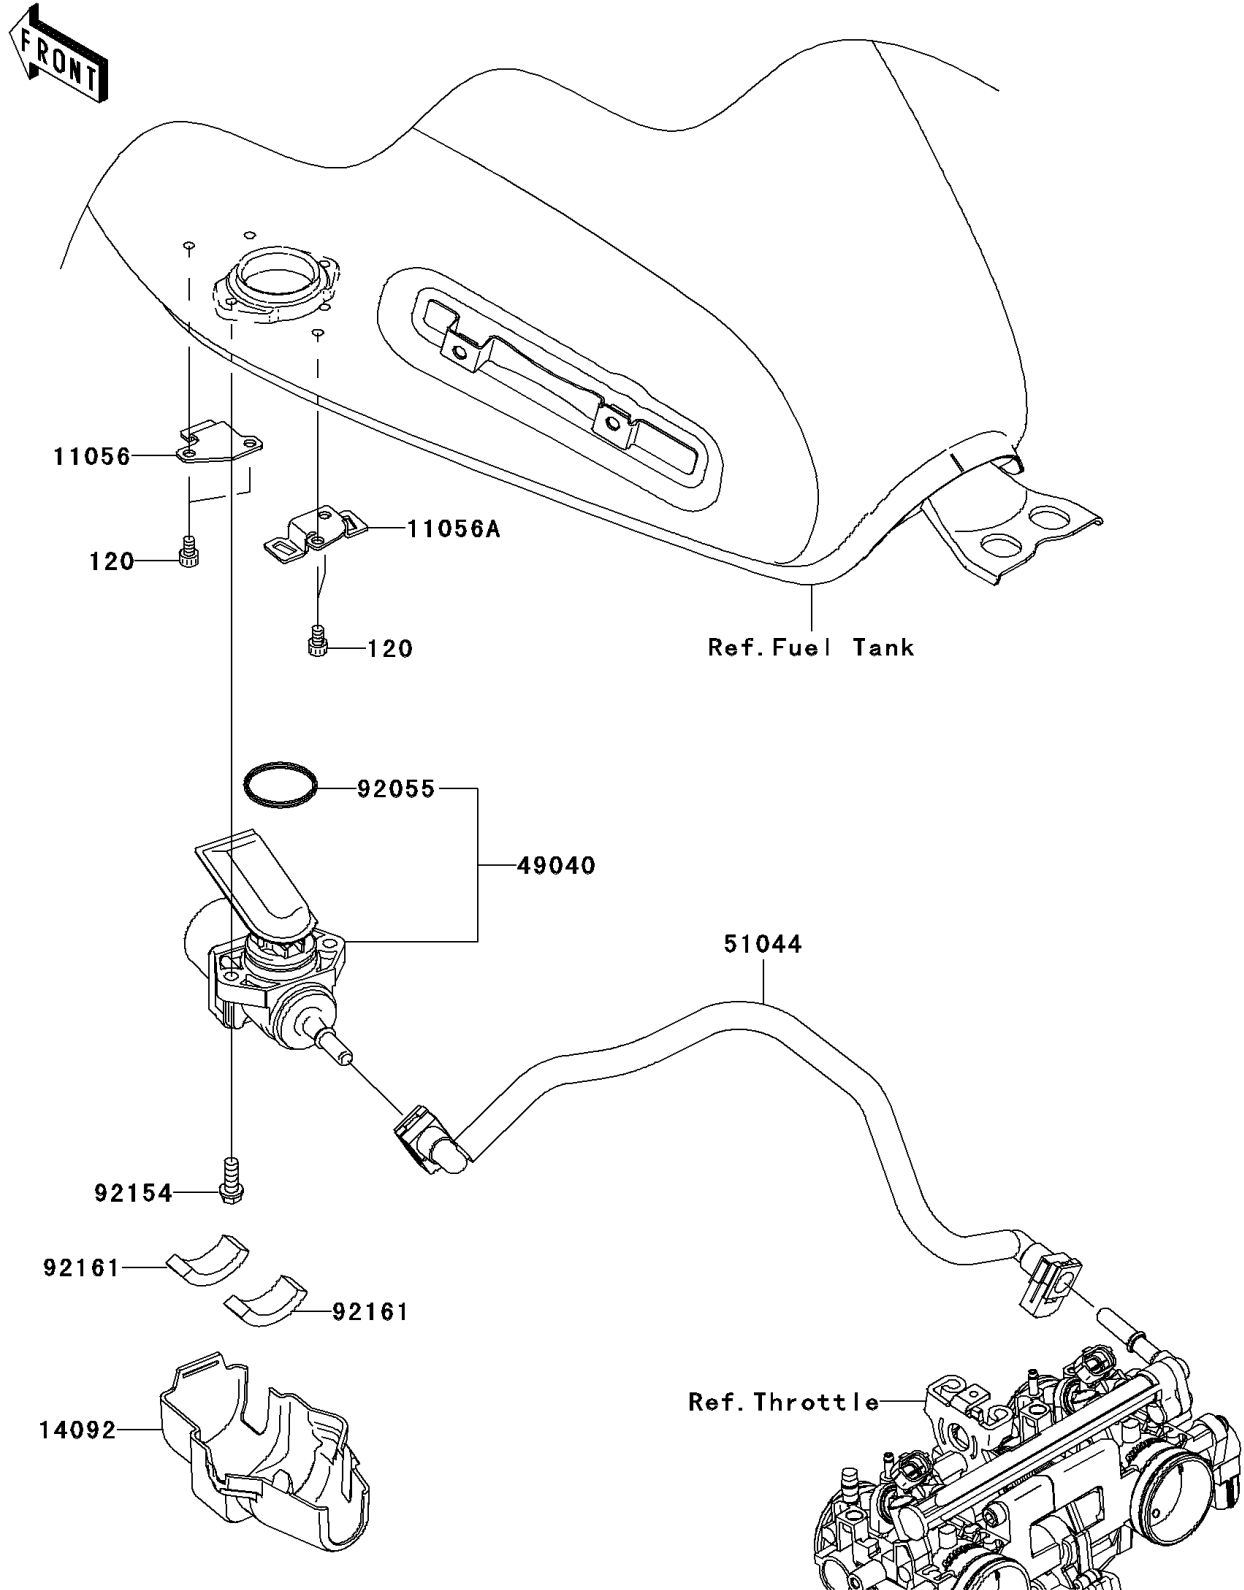

2012 W800 (European) PARTS DIAGRAM

Fuel Pump

E1520

2012 W800 (European) PARTS LIST

Fuel Pump

| ITEM NAME | PART NUMBER | QUANTITY |
|---------------------------------|-------------|----------|
| BOLT-SOCKET,5X8 (Ref # 120) | 120CA0508 | 4 |
| BRACKET (Ref # 11056) | 11056-0355 | 1 |
| BRACKET (Ref # 11056A) | 11056-0356 | 1 |
| COVER (Ref # 14092) | 14092-0227 | 1 |
| PUMP-FUEL (Ref # 49040) | 49040-0050 | 1 |
| TUBE-ASSY,FUEL (Ref # 51044) | 51044-0716 | 1 |
| RING-O (Ref # 92055) | 92055-0725 | 1 |
| BOLT,FLANGED,6X16 (Ref # 92154) | 92154-0489 | 2 |
| DAMPER (Ref # 92161) | 92161-0894 | 2 |