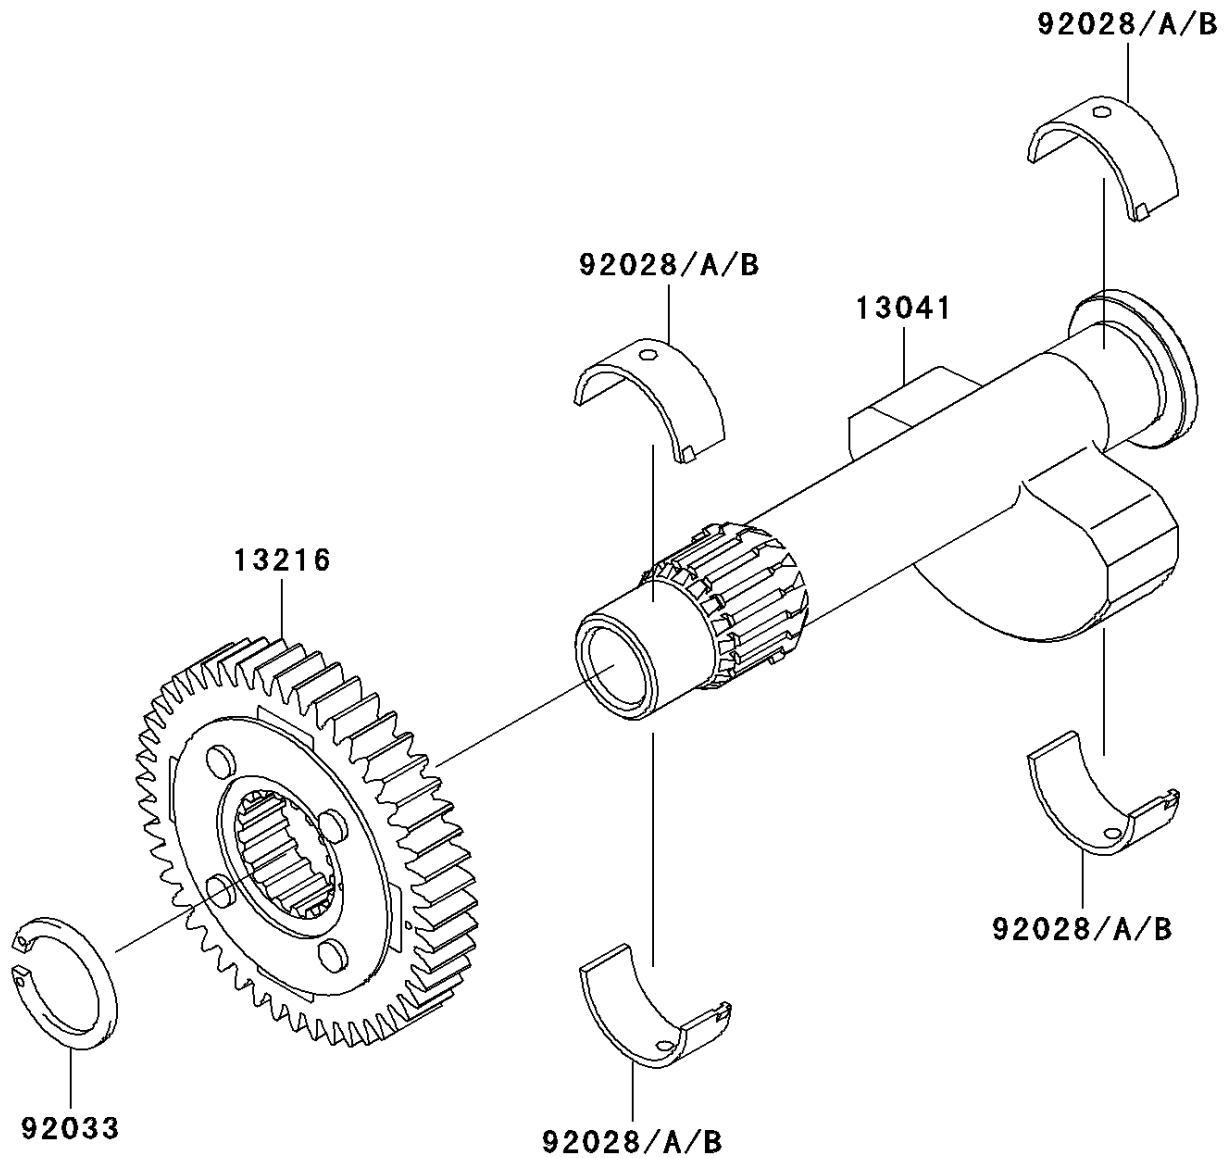

2011 W800 (European) PARTS DIAGRAM

Balancer

E1323

2011 W800 (European) PARTS LIST

Balancer

ITEM NAME	PART NUMBER	QUANTITY
BALANCER (Ref # 13041)	13041-1124	1
GEAR-COMP,BALANCER (Ref # 13216)	13216-1179	1
BUSHING,BALANCER SHAFT,BLUE (Ref # 92028)	92028-1909	4
BUSHING,BALANCER SHAFT,BLACK (Ref # 92028A)	92028-1910	AR
BUSHING,BALANCER SHAFT,BROWN (Ref # 92028B)	92028-1911	AR
RING-SNAP (Ref # 92033)	92033-1302	1