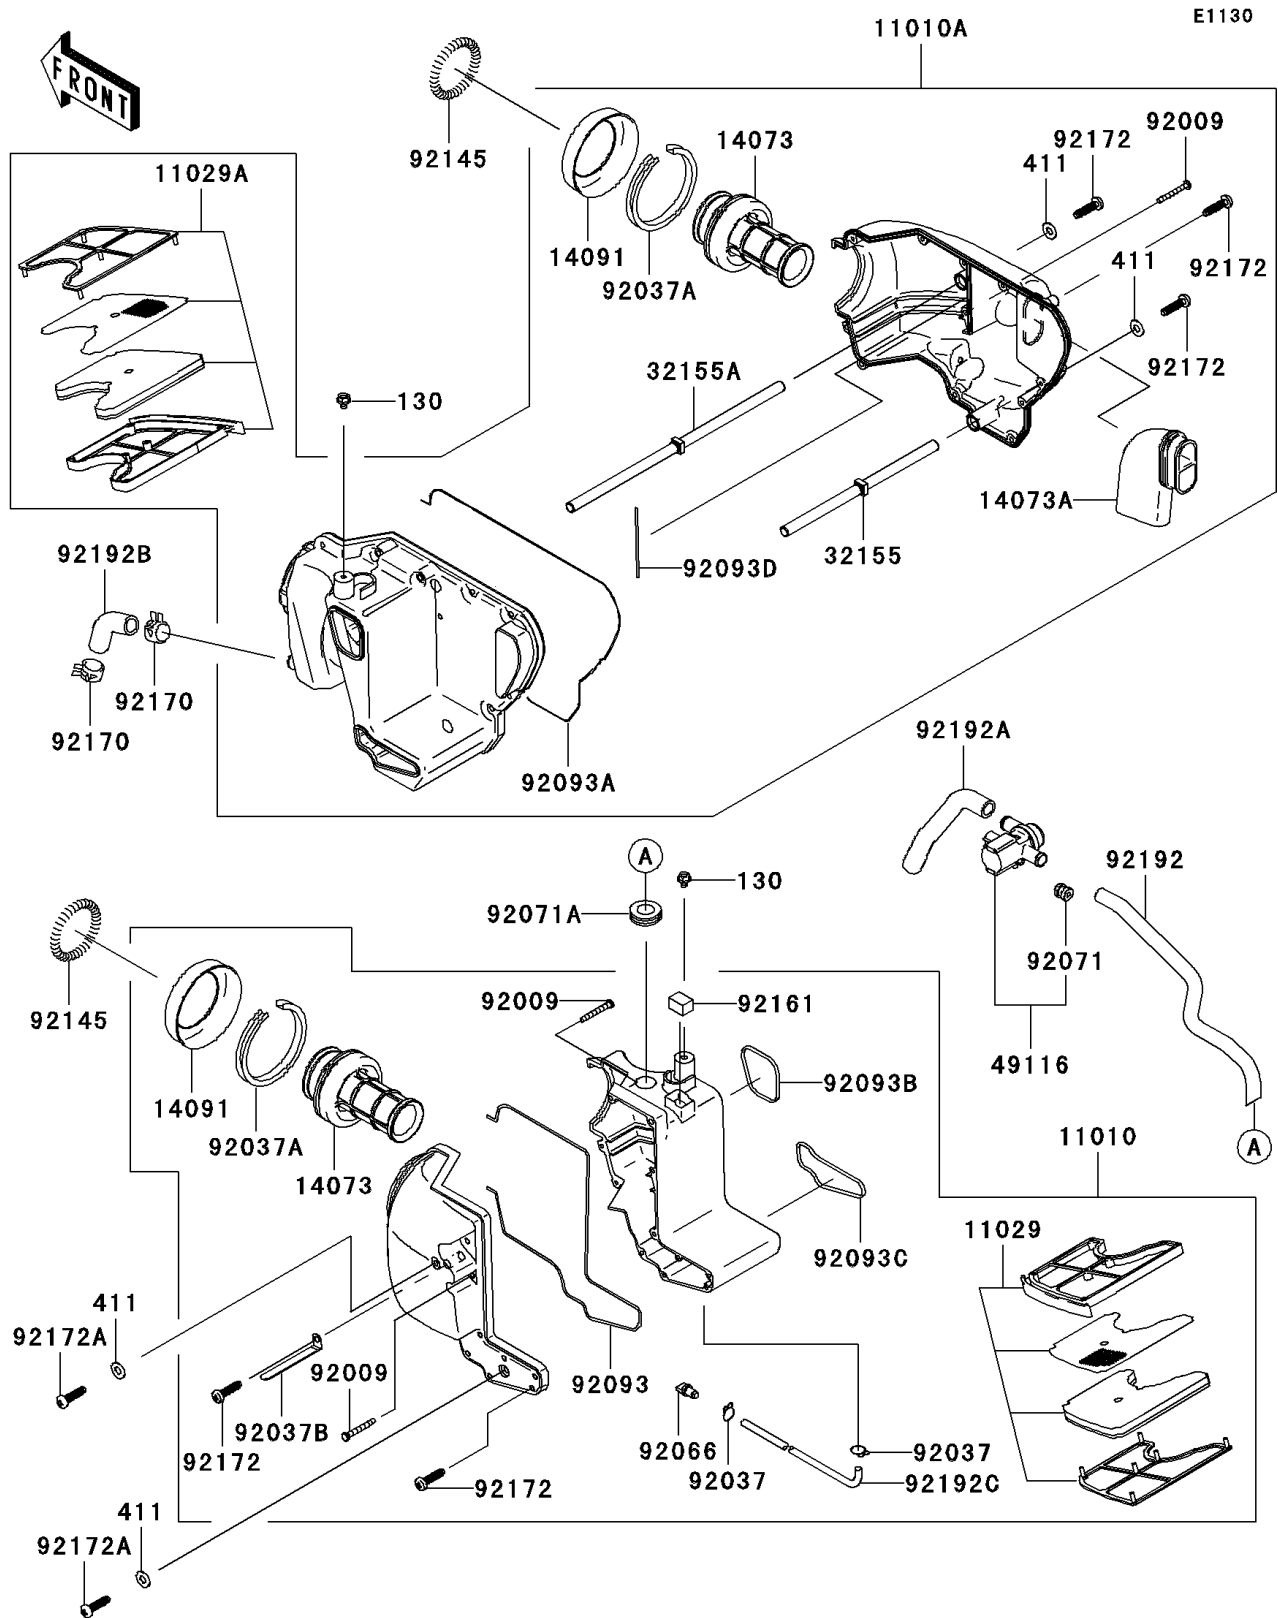

2012 W800 (European) PARTS DIAGRAM

Air Cleaner

2012 W800 (European) PARTS LIST

Air Cleaner

ITEM NAME	PART NUMBER	QUANTITY
BOLT-FLANGED,6X8 (Ref # 130)	130BA0608	1
WASHER-PLAIN,5MM,BLACK (Ref # 411)	411AB0500	1
FILTER-ASSY-AIR,LH (Ref # 11010)	11010-0215	1
FILTER-ASSY-AIR,RH (Ref # 11010A)	11010-0216	1
ELEMENT-ASSY-AIR FILTER,LH (Ref # 11029)	11029-0012	1
ELEMENT-ASSY-AIR FILTER,RH (Ref # 11029A)	11029-0013	1
DUCT (Ref # 14073)	14073-0300	1
DUCT,INTAKE (Ref # 14073A)	14073-0301	1
COVER,AIR FILTER (Ref # 14091)	14091-1088	1
PIPE,L=218 (Ref # 32155)	32155-0462	1
PIPE,L=303 (Ref # 32155A)	32155-0463	1
VALVE-ASSY,AIR CUT (Ref # 49116)	49116-0017	1
SCREW,TAPPING,5X40 (Ref # 92009)	92009-1263	1
CLAMP,TUBE (Ref # 92037)	92037-147	1
CLAMP,69MM (Ref # 92037A)	92037-1631	1
CLAMP (Ref # 92037B)	92037-1679	1
PLUG,DRAIN (Ref # 92066)	92066-1211	1
GROMMET (Ref # 92071)	92071-0026	1
GROMMET,AIR SUCTION VALVE (Ref # 92071A)	92071-1249	1
SEAL (Ref # 92093)	92093-1492	1
SEAL (Ref # 92093A)	92093-1493	1
SEAL (Ref # 92093B)	92093-1496	1
SEAL (Ref # 92093C)	92093-1497	1
SEAL (Ref # 92093D)	92093-1498	1
SPRING (Ref # 92145)	92145-0795	1
DAMPER (Ref # 92161)	92161-1115	1
CLAMP (Ref # 92170)	92170-1060	1
SCREW,TAPPING,5X20 (Ref # 92172)	92172-0009	1
SCREW,TAPPING,5X20 (Ref # 92172A)	92172-0011	1

2012 W800 (European) PARTS LIST

Air Cleaner

ITEM NAME	PART NUMBER	QUANTITY
TUBE,ACV-A/C (Ref # 92192)	92192-0916	1
TUBE,HEAD-ACV (Ref # 92192A)	92192-0917	1
TUBE,BREATHER (Ref # 92192B)	92192-0972	1
TUBE,DRAIN (Ref # 92192C)	92192-1034	1