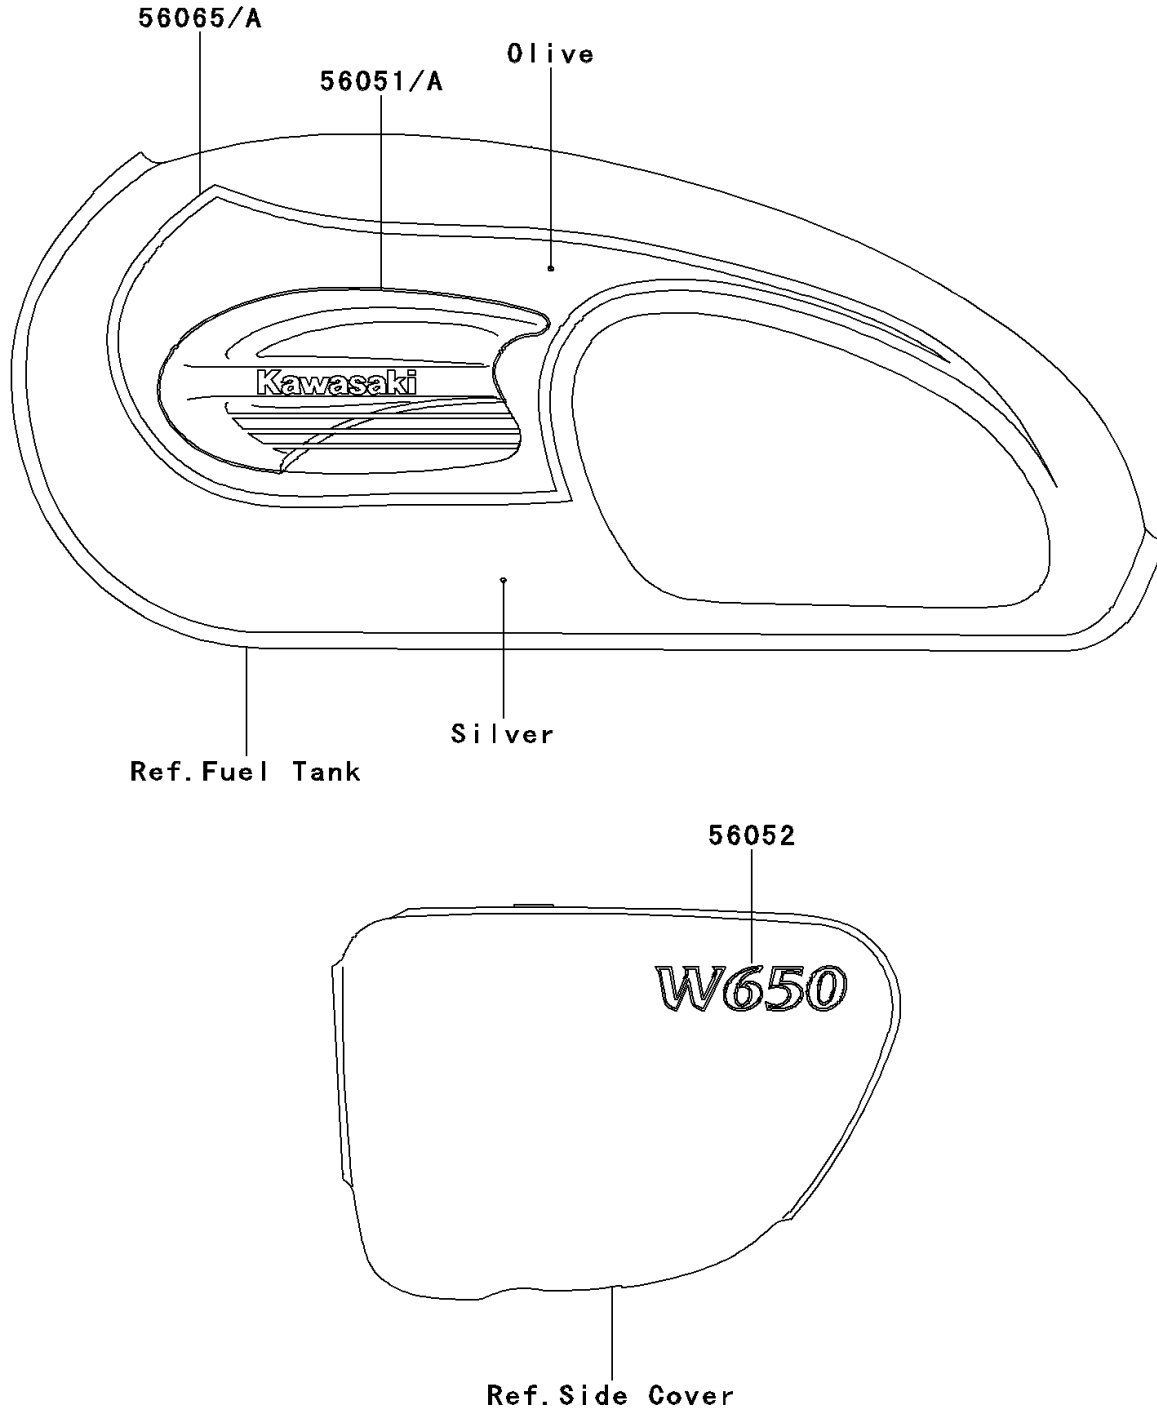

2002 W650 (Canada Only) PARTS DIAGRAM

Decals(Silver/Olive)(EJ650-A4)

F2861E

2002 W650 (Canada Only) PARTS LIST

Decals(Silver/Olive)(EJ650-A4)

ITEM NAME	PART NUMBER	QUANTITY
MARK,FUEL TANK,LH (Ref # 56051)	56051-1996	1
MARK,FUEL TANK,RH (Ref # 56051A)	56051-1997	1
MARK,SIDE COVER,W650 (Ref # 56052)	56052-1068	2
PATTERN,FUEL TANK,LH (Ref # 56065)	56065-1599	1
PATTERN,FUEL TANK,RH (Ref # 56065A)	56065-1600	1