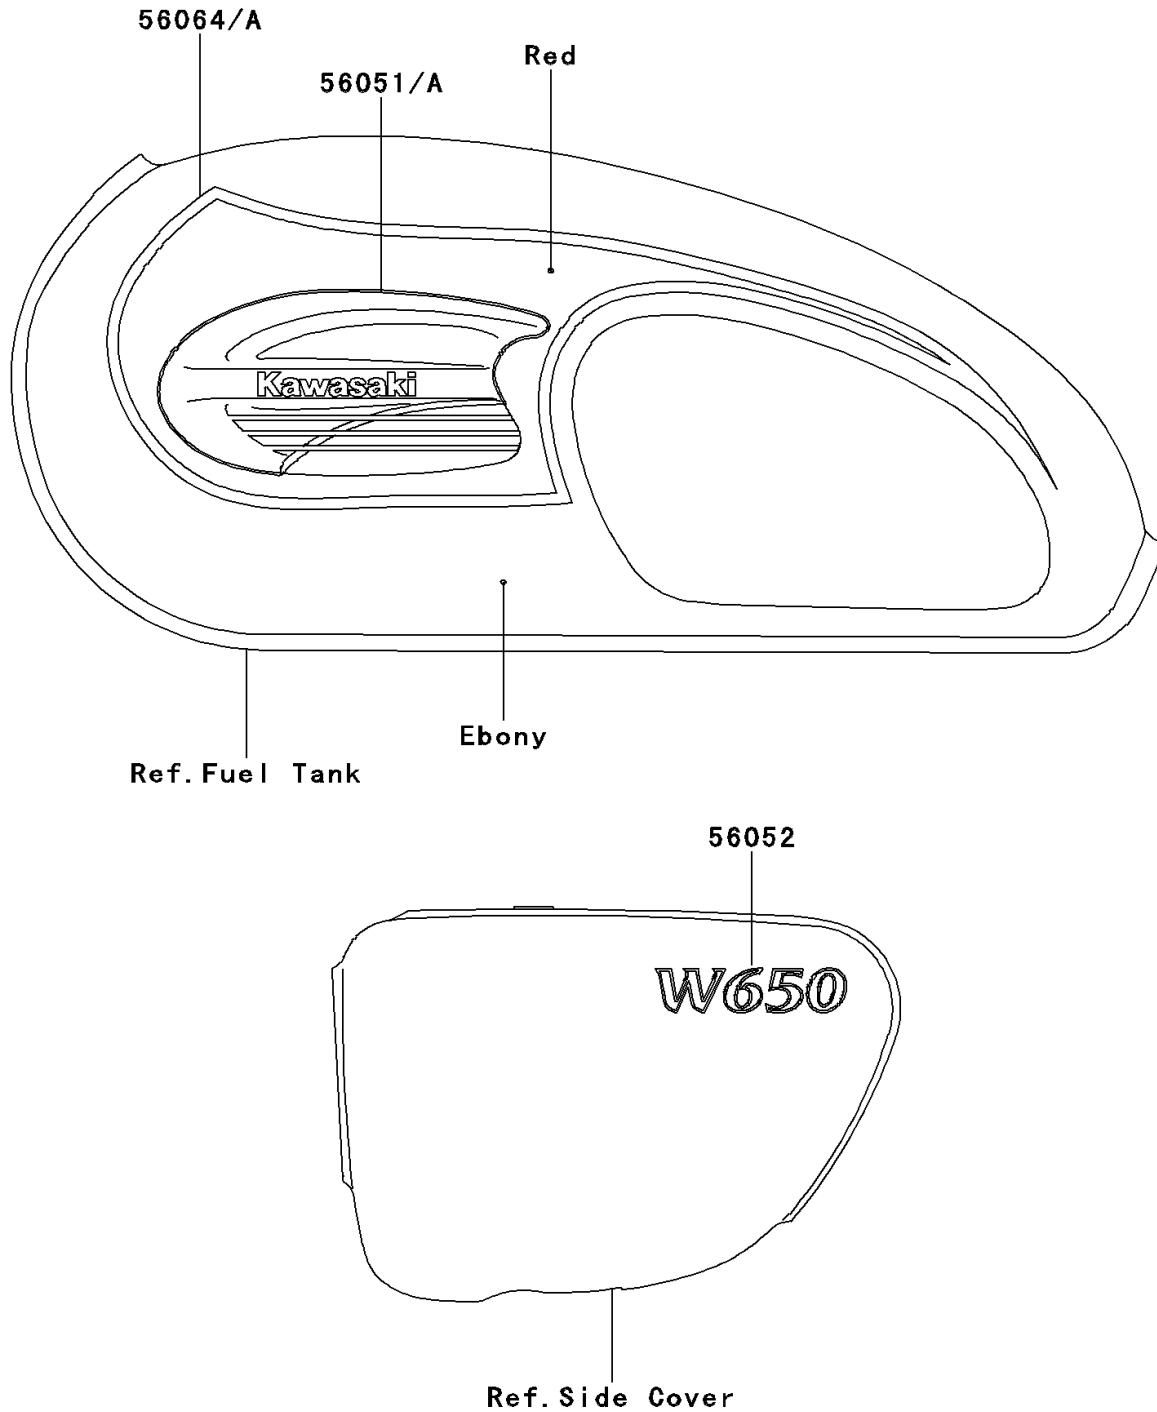

2001 W650 PARTS DIAGRAM

Decals(Red/Ebony)(EJ650-A3)

F2861C

2001 W650 PARTS LIST

Decals(Red/Ebony)(EJ650-A3)

ITEM NAME	PART NUMBER	QUANTITY
MARK,FUEL TANK,LH (Ref # 56051)	56051-1996	1
MARK,FUEL TANK,RH (Ref # 56051A)	56051-1997	1
MARK,SIDE COVER,W650 (Ref # 56052)	56052-1068	2
PATTERN,FUEL TANK,LH (Ref # 56064)	56064-1126	1
PATTERN,FUEL TANK,RH (Ref # 56064A)	56064-1127	1