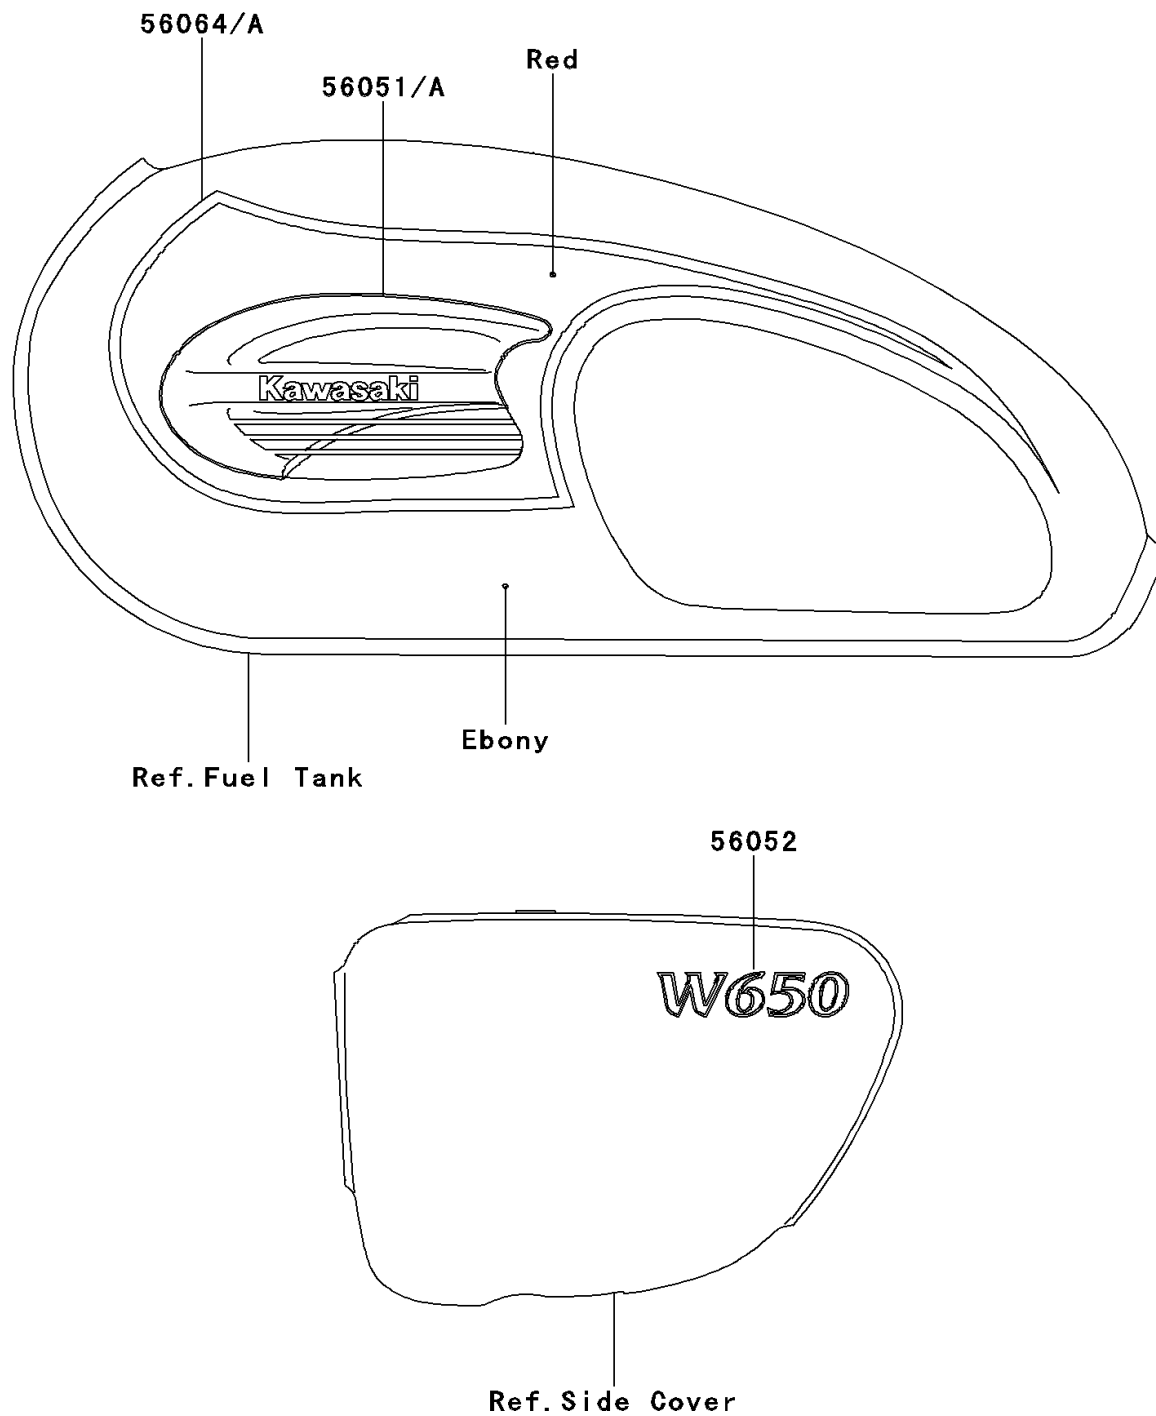

2001 W650 PARTS DIAGRAM

Decals(Red/Ebony)(EJ650-A3)

F2861C

2001 W650 PARTS LIST

Decals(Red/Ebony)(EJ650-A3)

ITEM NAME	PART NUMBER	QUANTITY
MARK,FUEL TANK,LH (Ref # 56051)	56051-1996	1
MARK,FUEL TANK,RH (Ref # 56051A)	56051-1997	1
MARK,SIDE COVER,W650 (Ref # 56052)	56052-1068	1
PATTERN,FUEL TANK,LH (Ref # 56064)	56064-1126	1
PATTERN,FUEL TANK,RH (Ref # 56064A)	56064-1127	1