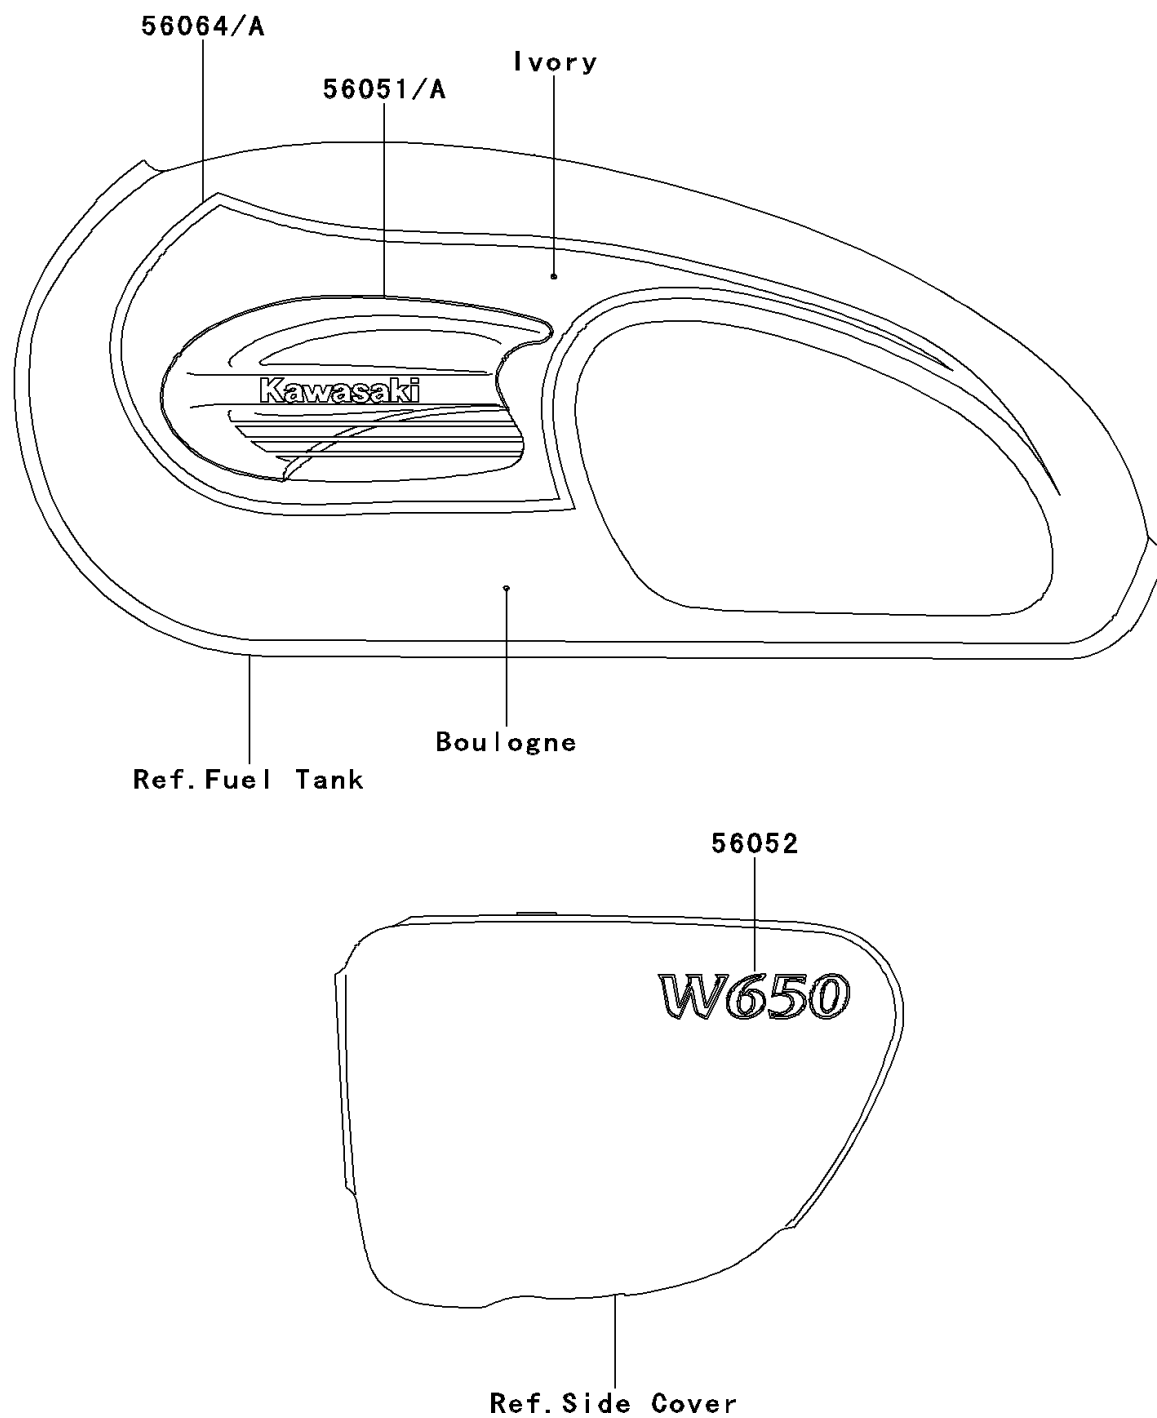

## 2001 W650 PARTS DIAGRAM

Decals(Boulogne/Ivory)(EJ650-A3)

F2861B

## 2001 W650 PARTS LIST

Decals(Boulogne/Ivory)(EJ650-A3)

ITEM NAME	PART NUMBER	QUANTITY
MARK,FUEL TANK,LH (Ref # 56051)	56051-1996	1
MARK,FUEL TANK,RH (Ref # 56051A)	56051-1997	1
MARK,SIDE COVER,W650 (Ref # 56052)	56052-1068	1
PATTERN,FUEL TANK,LH (Ref # 56064)	56064-1128	1
PATTERN,FUEL TANK,RH (Ref # 56064A)	56064-1129	1