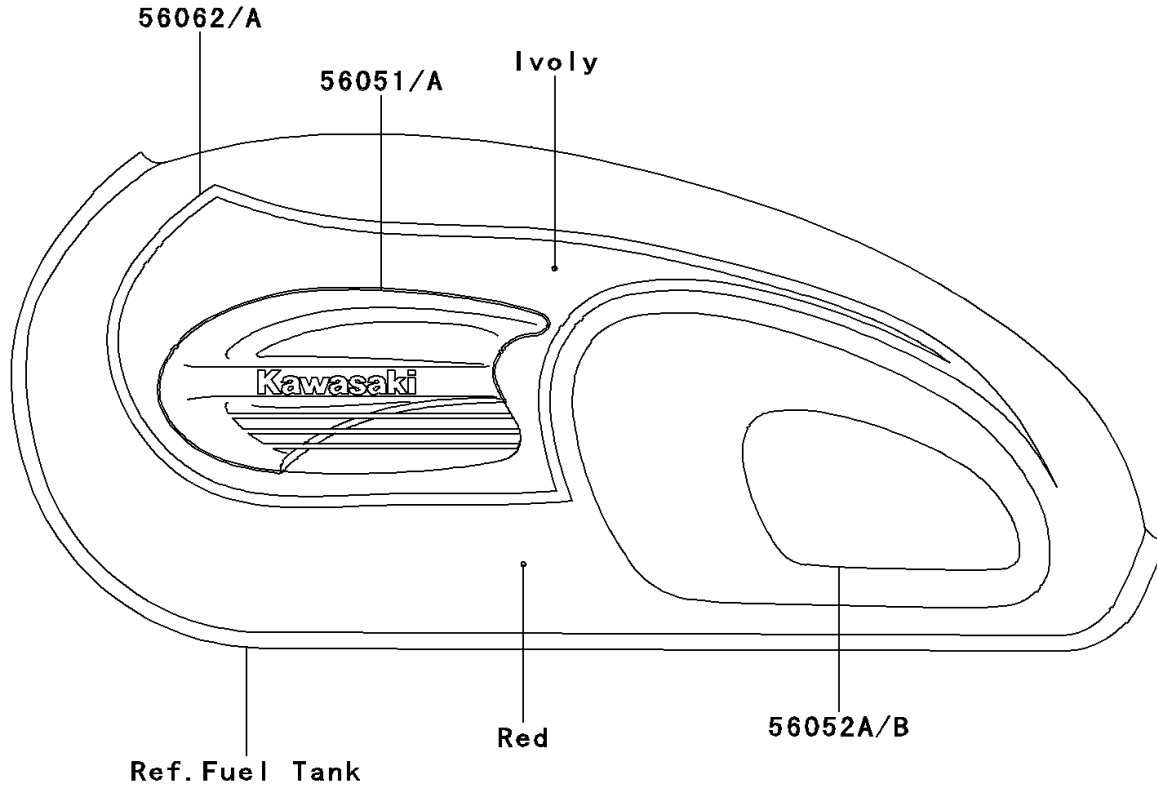

# 2000 W650 PARTS DIAGRAM

Decals(Red/Ivory)(EJ650-A2)

F2861A

## 2000 W650 PARTS LIST

Decals(Red/Ivory)(EJ650-A2)

ITEM NAME	PART NUMBER	QUANTITY
MARK,FUEL TANK,LH (Ref # 56051)	56051-1996	1
MARK,FUEL TANK,RH (Ref # 56051A)	56051-1997	1
MARK,SIDE COVER,W650 (Ref # 56052)	56052-1068	2
MARK,FUEL TANK PAD,LH (Ref # 56052A)	56052-1093	1
MARK,FUEL TANK PAD,RH (Ref # 56052B)	56052-1094	1
PATTERN,FUEL TANK,LH (Ref # 56062)	56062-1923	1
PATTERN,FUEL TANK,RH (Ref # 56062A)	56062-1924	1