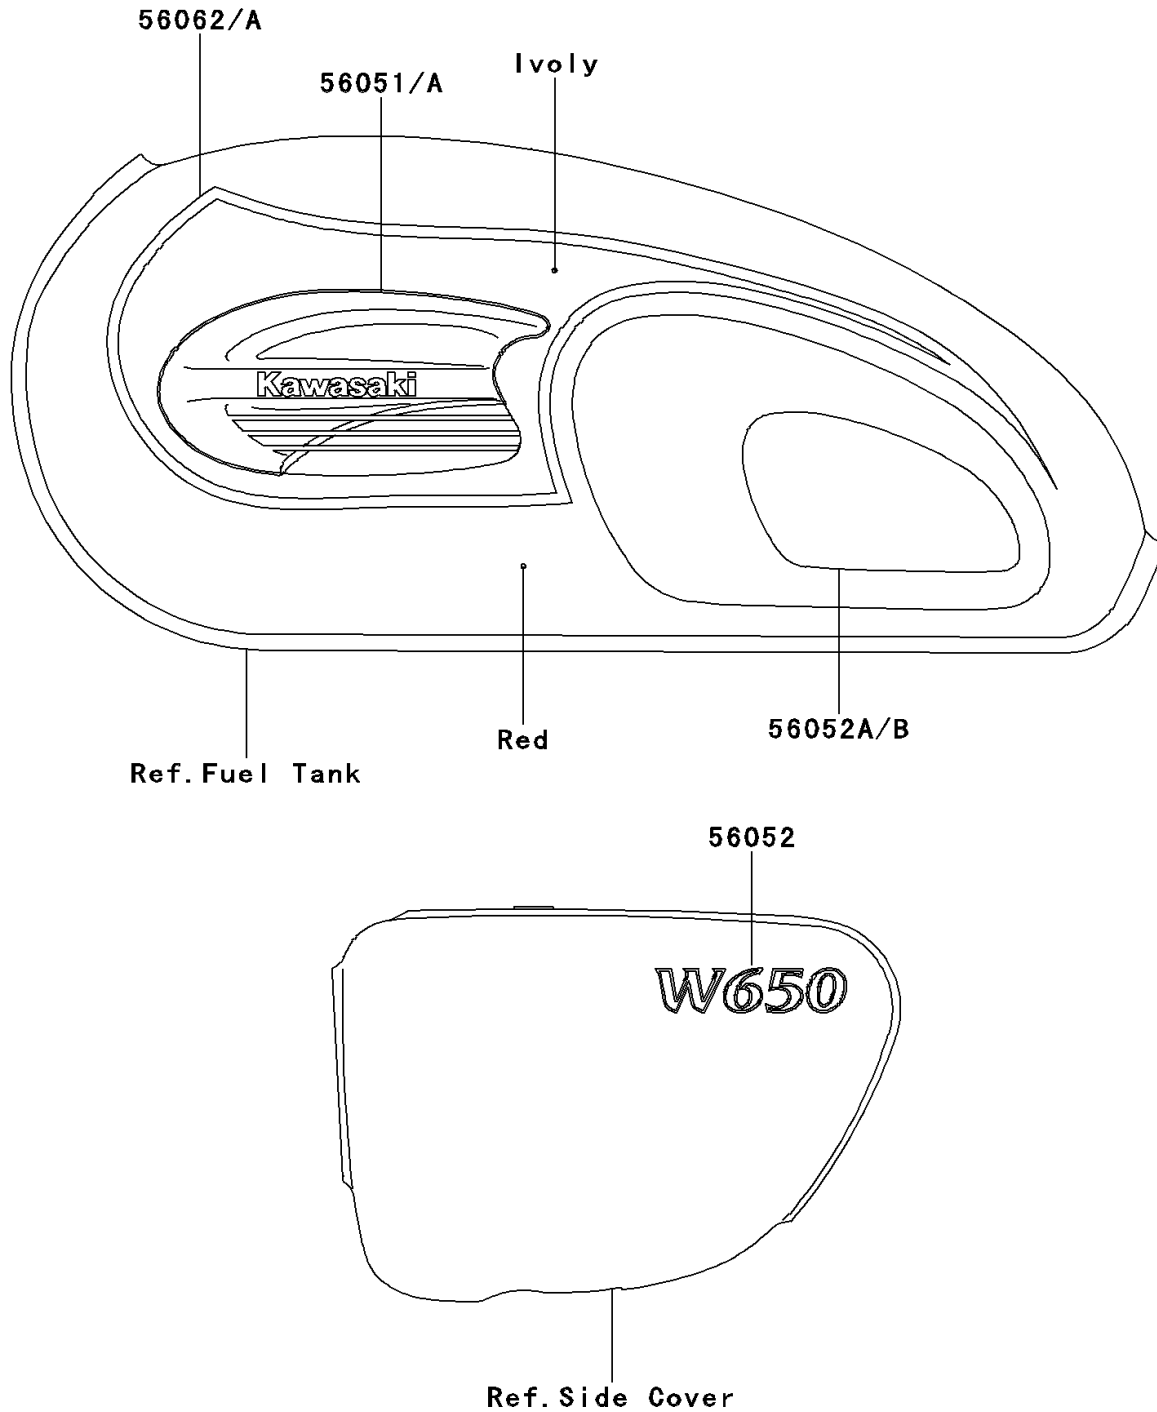

2000 W650 PARTS DIAGRAM

Decals(Red/Ivory)(EJ650-A2)

F2861A

2000 W650 PARTS LIST

Decals(Red/Ivory)(EJ650-A2)

ITEM NAME	PART NUMBER	QUANTITY
MARK,FUEL TANK,LH (Ref # 56051)	56051-1996	1
MARK,FUEL TANK,RH (Ref # 56051A)	56051-1997	1
MARK,SIDE COVER,W650 (Ref # 56052)	56052-1068	2
MARK,FUEL TANK PAD,LH (Ref # 56052A)	56052-1093	1
MARK,FUEL TANK PAD,RH (Ref # 56052B)	56052-1094	1
PATTERN,FUEL TANK,LH (Ref # 56062)	56062-1923	1
PATTERN,FUEL TANK,RH (Ref # 56062A)	56062-1924	1