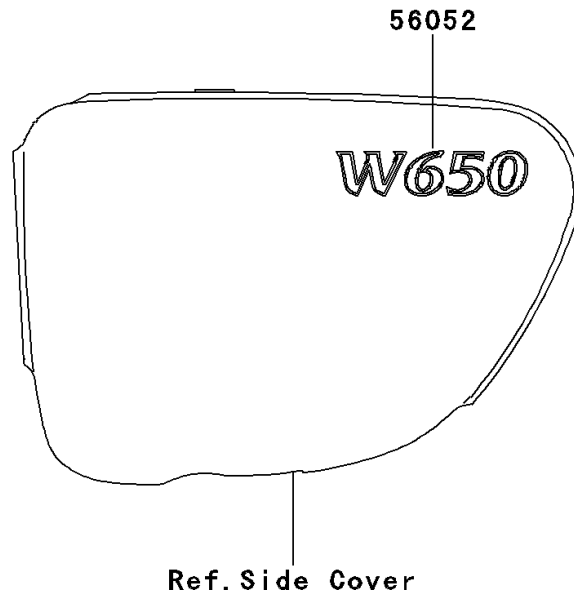

# 2000 W650 PARTS DIAGRAM

Decals(Red/Ivory)(EJ650-A2)

F2861A

## 2000 W650 PARTS LIST

Decals(Red/Ivory)(EJ650-A2)

ITEM NAME	PART NUMBER	QUANTITY
MARK,FUEL TANK,LH (Ref # 56051)	56051-1996	1
MARK,FUEL TANK,RH (Ref # 56051A)	56051-1997	1
MARK,SIDE COVER,W650 (Ref # 56052)	56052-1068	2
MARK,FUEL TANK PAD,LH (Ref # 56052A)	56052-1093	1
MARK,FUEL TANK PAD,RH (Ref # 56052B)	56052-1094	1
PATTERN,FUEL TANK,LH (Ref # 56062)	56062-1923	1
PATTERN,FUEL TANK,RH (Ref # 56062A)	56062-1924	1