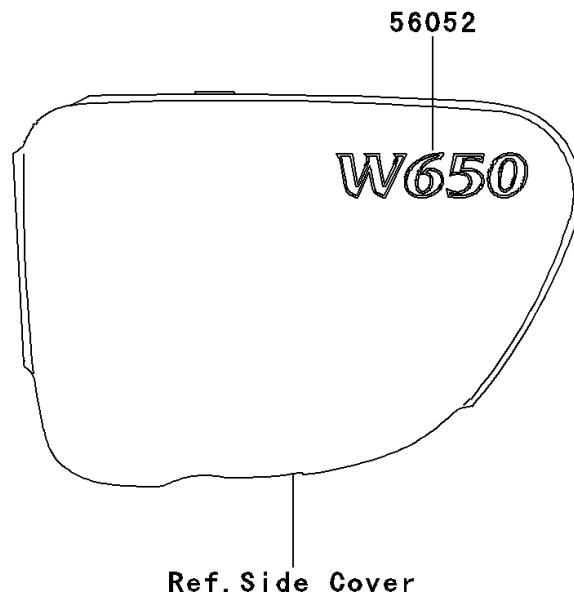

# 2000 W650 PARTS DIAGRAM

Decals(Blue/Silver)(EJ650-A2)

F2861

## 2000 W650 PARTS LIST

Decals(Blue/Silver)(EJ650-A2)

ITEM NAME	PART NUMBER	QUANTITY
MARK,FUEL TANK,LH (Ref # 56051)	56051-1996	1
MARK,FUEL TANK,RH (Ref # 56051A)	56051-1997	1
MARK,SIDE COVER,W650 (Ref # 56052)	56052-1068	2
MARK,FUEL TANK PAD,LH (Ref # 56052A)	56052-1093	1
MARK,FUEL TANK PAD,RH (Ref # 56052B)	56052-1094	1
PATTERN,FUEL TANK,LH (Ref # 56062)	56062-1925	1
PATTERN,FUEL TANK,RH (Ref # 56062A)	56062-1926	1