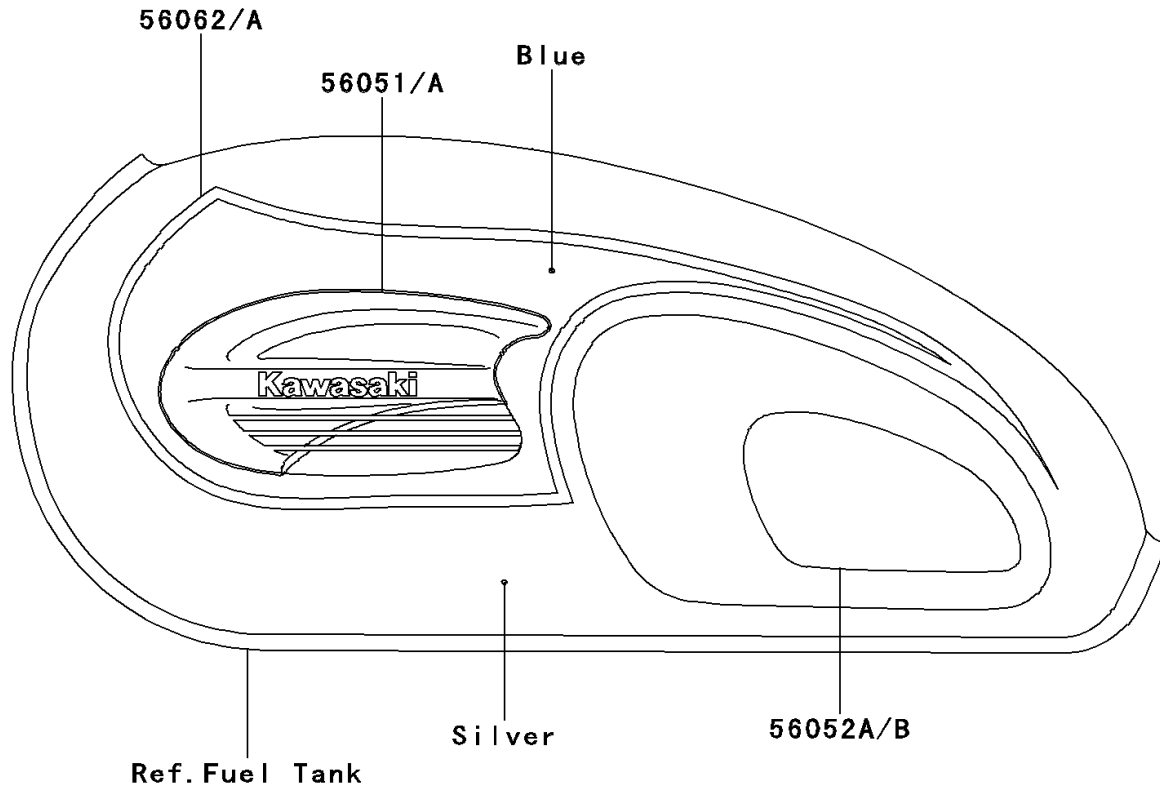

# 2000 W650 PARTS DIAGRAM

Decals(Blue/Silver)(EJ650-A2)

F2861

## 2000 W650 PARTS LIST

Decals(Blue/Silver)(EJ650-A2)

ITEM NAME	PART NUMBER	QUANTITY
MARK,FUEL TANK,LH (Ref # 56051)	56051-1996	1
MARK,FUEL TANK,RH (Ref # 56051A)	56051-1997	1
MARK,SIDE COVER,W650 (Ref # 56052)	56052-1068	2
MARK,FUEL TANK PAD,LH (Ref # 56052A)	56052-1093	1
MARK,FUEL TANK PAD,RH (Ref # 56052B)	56052-1094	1
PATTERN,FUEL TANK,LH (Ref # 56062)	56062-1925	1
PATTERN,FUEL TANK,RH (Ref # 56062A)	56062-1926	1