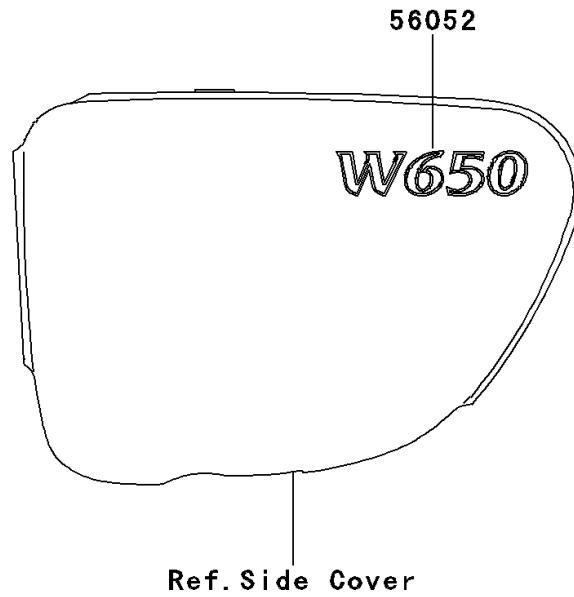

# 2000 W650 PARTS DIAGRAM

Decals(Blue/Silver)(EJ650-A2)

F2861

## 2000 W650 PARTS LIST

Decals(Blue/Silver)(EJ650-A2)

<b>ITEM NAME</b>	<b>PART NUMBER</b>	<b>QUANTITY</b>
MARK,FUEL TANK,LH (Ref # 56051)	56051-1996	1
MARK,FUEL TANK,RH (Ref # 56051A)	56051-1997	1
MARK,SIDE COVER,W650 (Ref # 56052)	56052-1068	2
MARK,FUEL TANK PAD,LH (Ref # 56052A)	56052-1093	1
MARK,FUEL TANK PAD,RH (Ref # 56052B)	56052-1094	1
PATTERN,FUEL TANK,LH (Ref # 56062)	56062-1925	1
PATTERN,FUEL TANK,RH (Ref # 56062A)	56062-1926	1