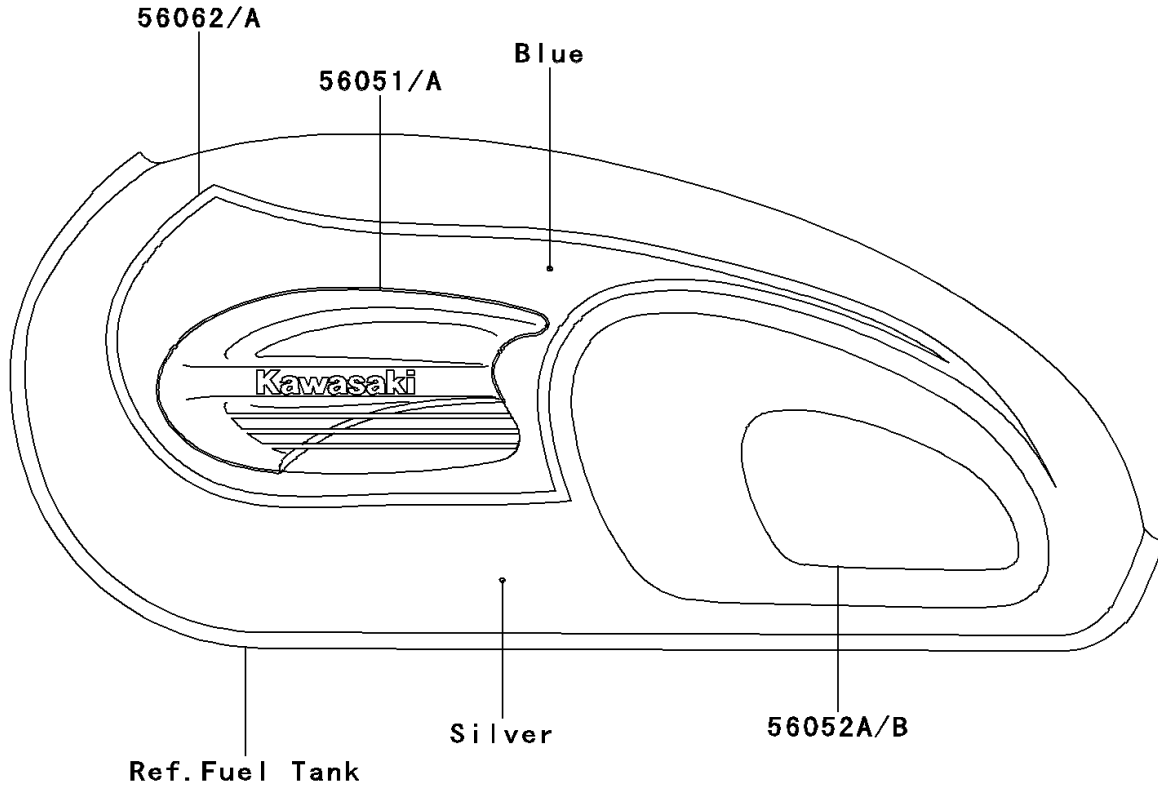

# 2000 W650 PARTS DIAGRAM

Decals(Blue/Silver)(EJ650-A2)

F2861

## 2000 W650 PARTS LIST

Decals(Blue/Silver)(EJ650-A2)

<b>ITEM NAME</b>	<b>PART NUMBER</b>	<b>QUANTITY</b>
MARK,FUEL TANK,LH (Ref # 56051)	56051-1996	1
MARK,FUEL TANK,RH (Ref # 56051A)	56051-1997	1
MARK,SIDE COVER,W650 (Ref # 56052)	56052-1068	2
MARK,FUEL TANK PAD,LH (Ref # 56052A)	56052-1093	1
MARK,FUEL TANK PAD,RH (Ref # 56052B)	56052-1094	1
PATTERN,FUEL TANK,LH (Ref # 56062)	56062-1925	1
PATTERN,FUEL TANK,RH (Ref # 56062A)	56062-1926	1