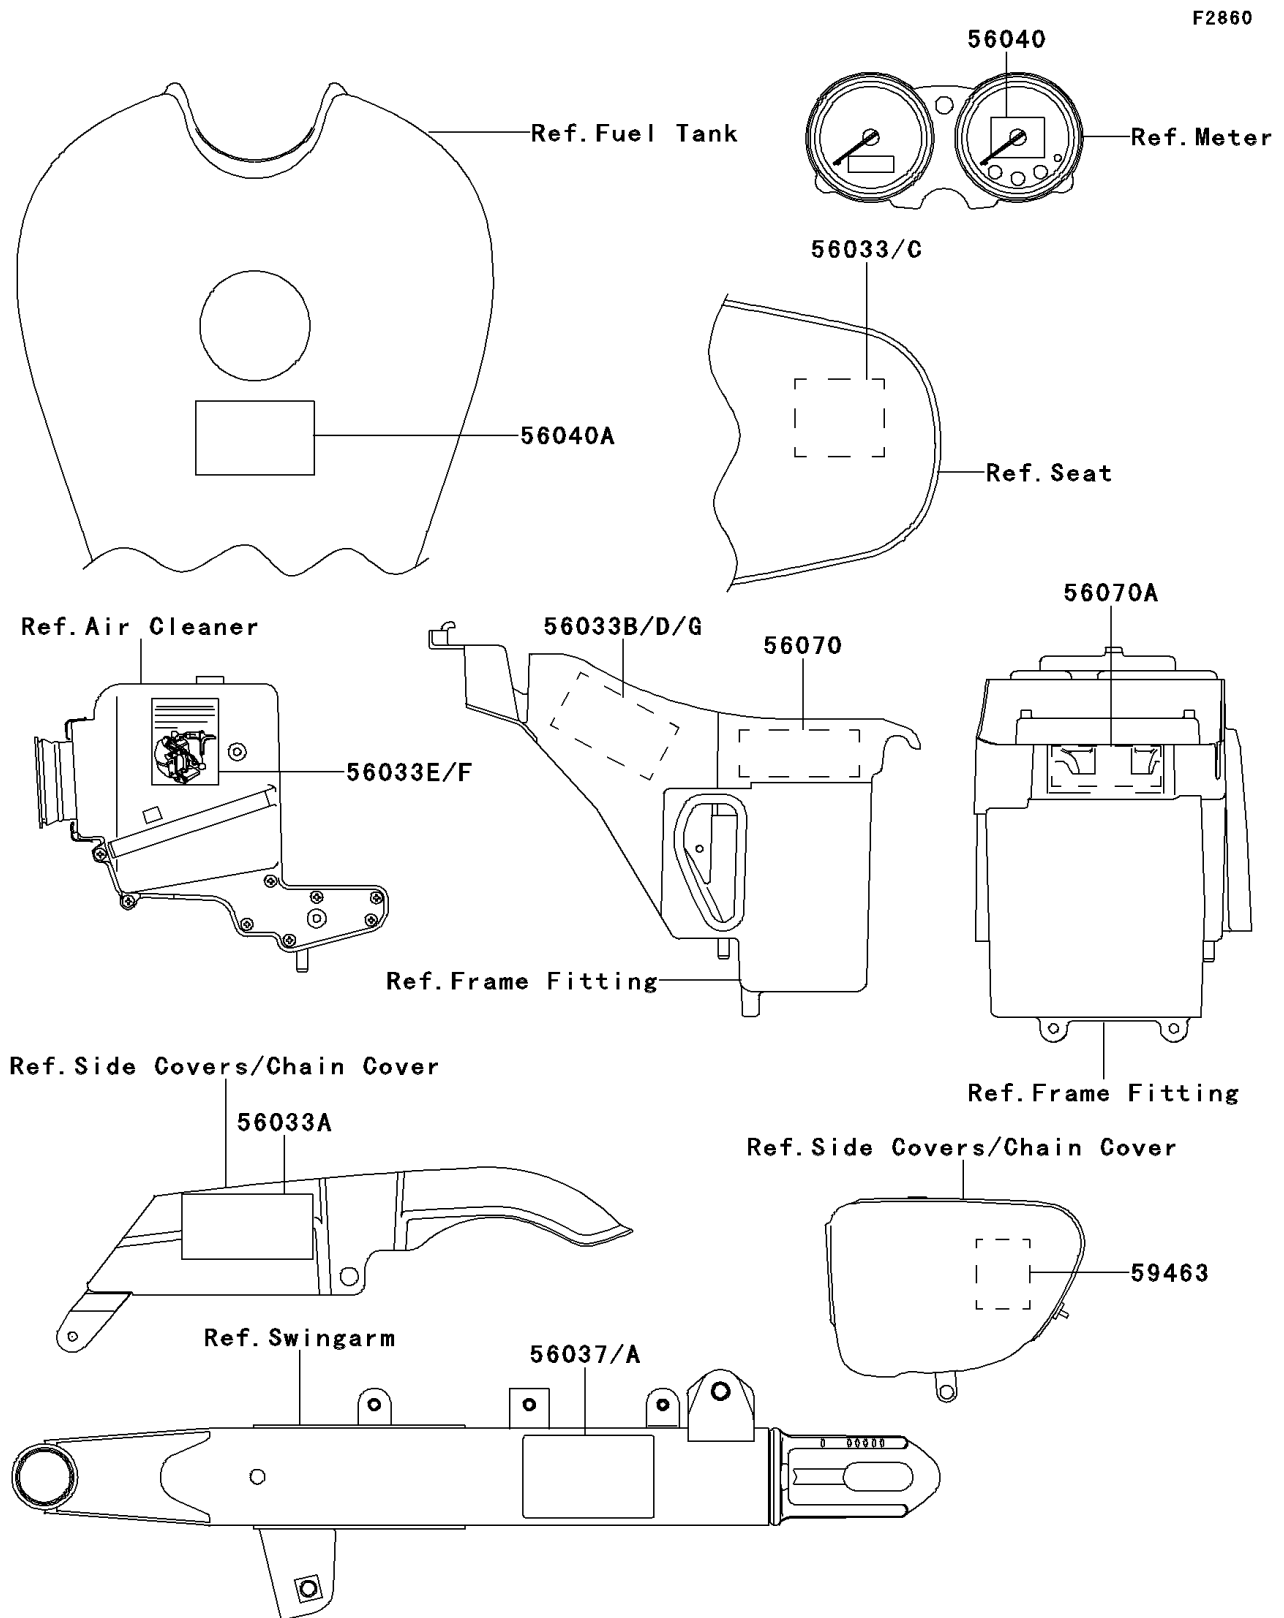

2001 W650 PARTS DIAGRAM

Labels

2001 W650 PARTS LIST

Labels

ITEM NAME	PART NUMBER	QUANTITY
LABEL-MANUAL,DAILY SAFETY (Ref # 56033)	56033-1157	1
LABEL-MANUAL,CHAIN (Ref # 56033A)	56033-1158	1
LABEL-MANUAL,OIL&OIL FILTER (Ref # 56033D)	56033-1230	1
LABEL-MANUAL (Ref # 56033E)	56033-1251	1
LABEL-SPECIFICATION,TIRE&LOAD (Ref # 56037A)	56037-1928	1
LABEL-WARNING,AIR CLEANER (Ref # 56070)	56070-1188	1
LABEL-MANUAL,DAILY SAFETY (Ref # 56033C)	56033-1168	1
LABEL-MANUAL (Ref # 56033F)	56033-1252	1
LABEL-WARNING,BREAK IN CAUTION (Ref # 56040)	56040-1007	1
LABEL-WARNING,EVAPO (Ref # 56040A)	56040-1121	1
LABEL-WARNING,AIR CLEANER (Ref # 56070A)	56070-1190	1
LABEL-CERTIFICATION,EVAPO ROUT (Ref # 59463)	59463-1540	1