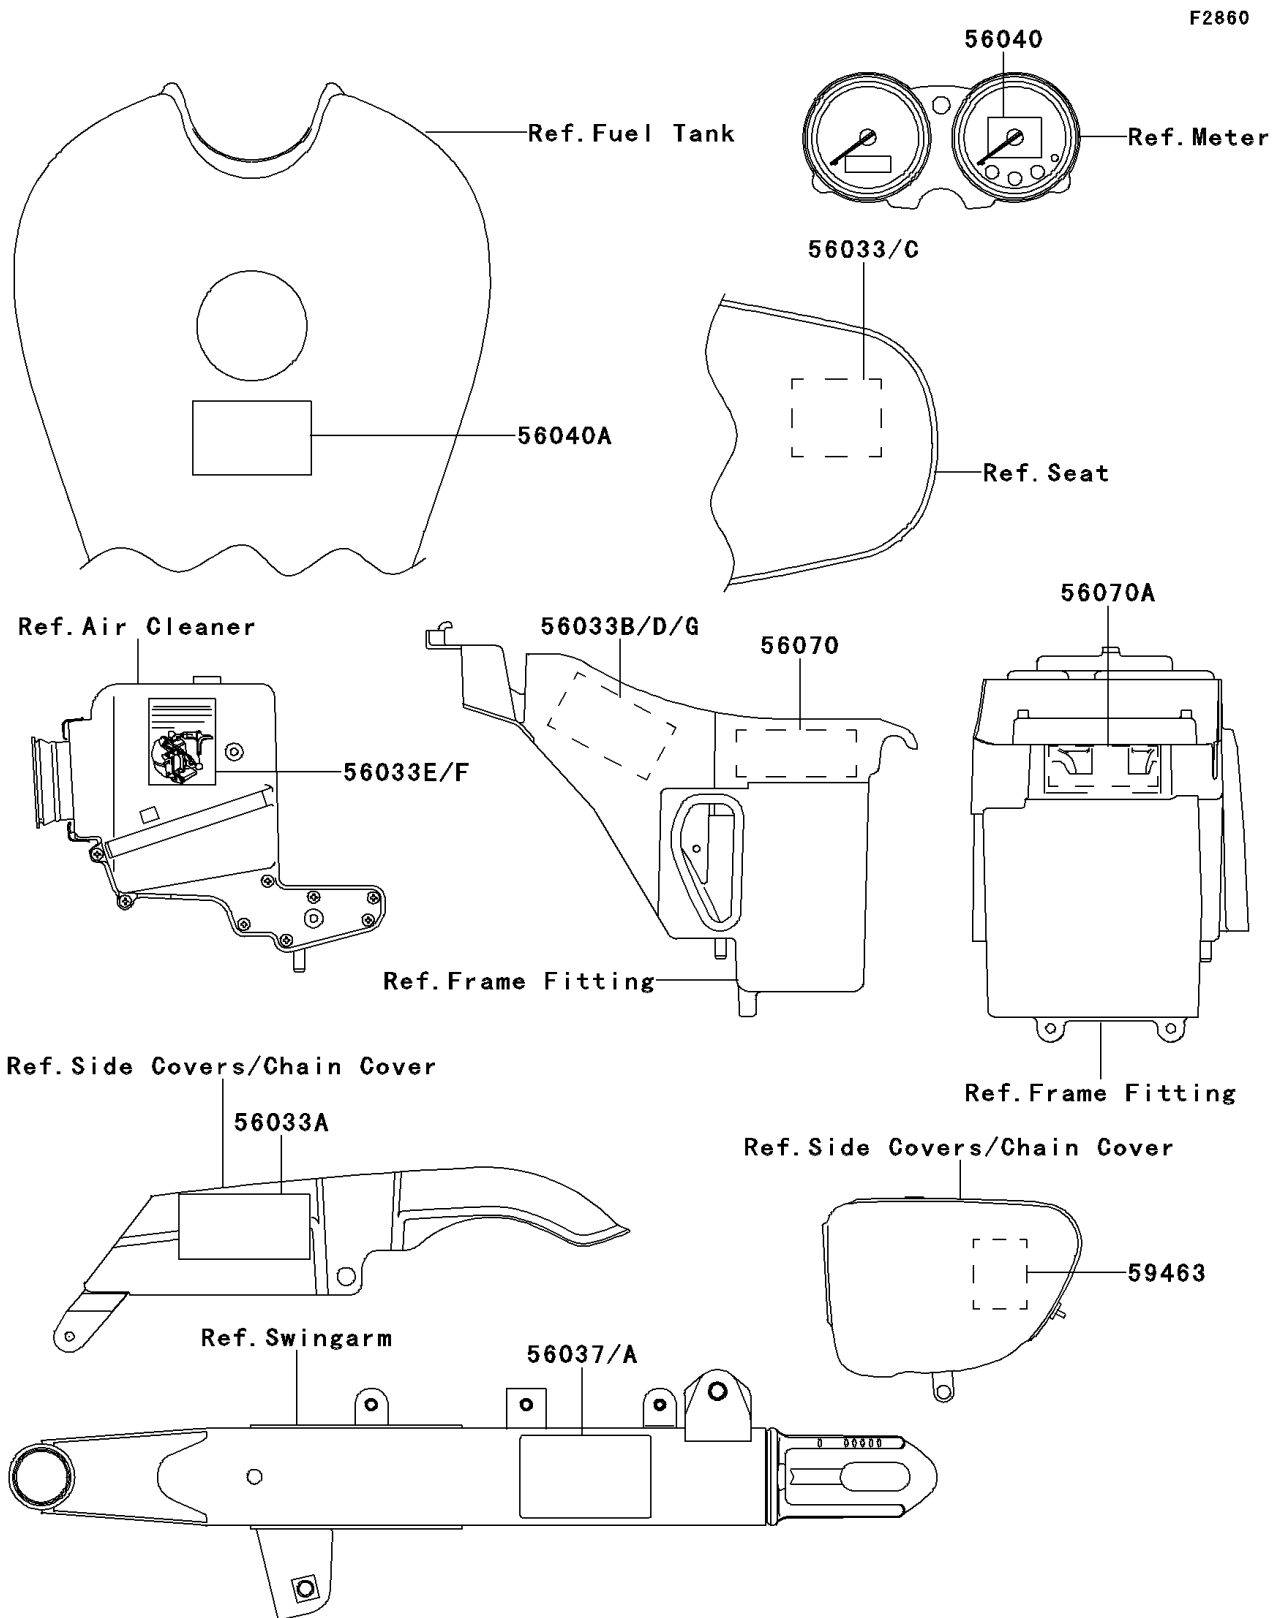

# 2001 W650 PARTS DIAGRAM

Labels

## 2001 W650 PARTS LIST

### Labels

ITEM NAME	PART NUMBER	QUANTITY
LABEL-MANUAL,DAILY SAFETY (Ref # 56033)	56033-1157	1
LABEL-MANUAL,CHAIN (Ref # 56033A)	56033-1158	1
LABEL-MANUAL,OIL&OIL FILTER (Ref # 56033D)	56033-1230	1
LABEL-MANUAL (Ref # 56033E)	56033-1251	1
LABEL-SPECIFICATION,TIRE&LOAD (Ref # 56037A)	56037-1928	1
LABEL-WARNING,AIR CLEANER (Ref # 56070)	56070-1188	1
LABEL-MANUAL,DAILY SAFETY (Ref # 56033C)	56033-1168	1
LABEL-MANUAL (Ref # 56033F)	56033-1252	1
LABEL-WARNING,BREAK IN CAUTION (Ref # 56040)	56040-1007	1
LABEL-WARNING,EVAPO (Ref # 56040A)	56040-1121	1
LABEL-WARNING,AIR CLEANER (Ref # 56070A)	56070-1190	1
LABEL-CERTIFICATION,EVAPO ROUT (Ref # 59463)	59463-1540	1