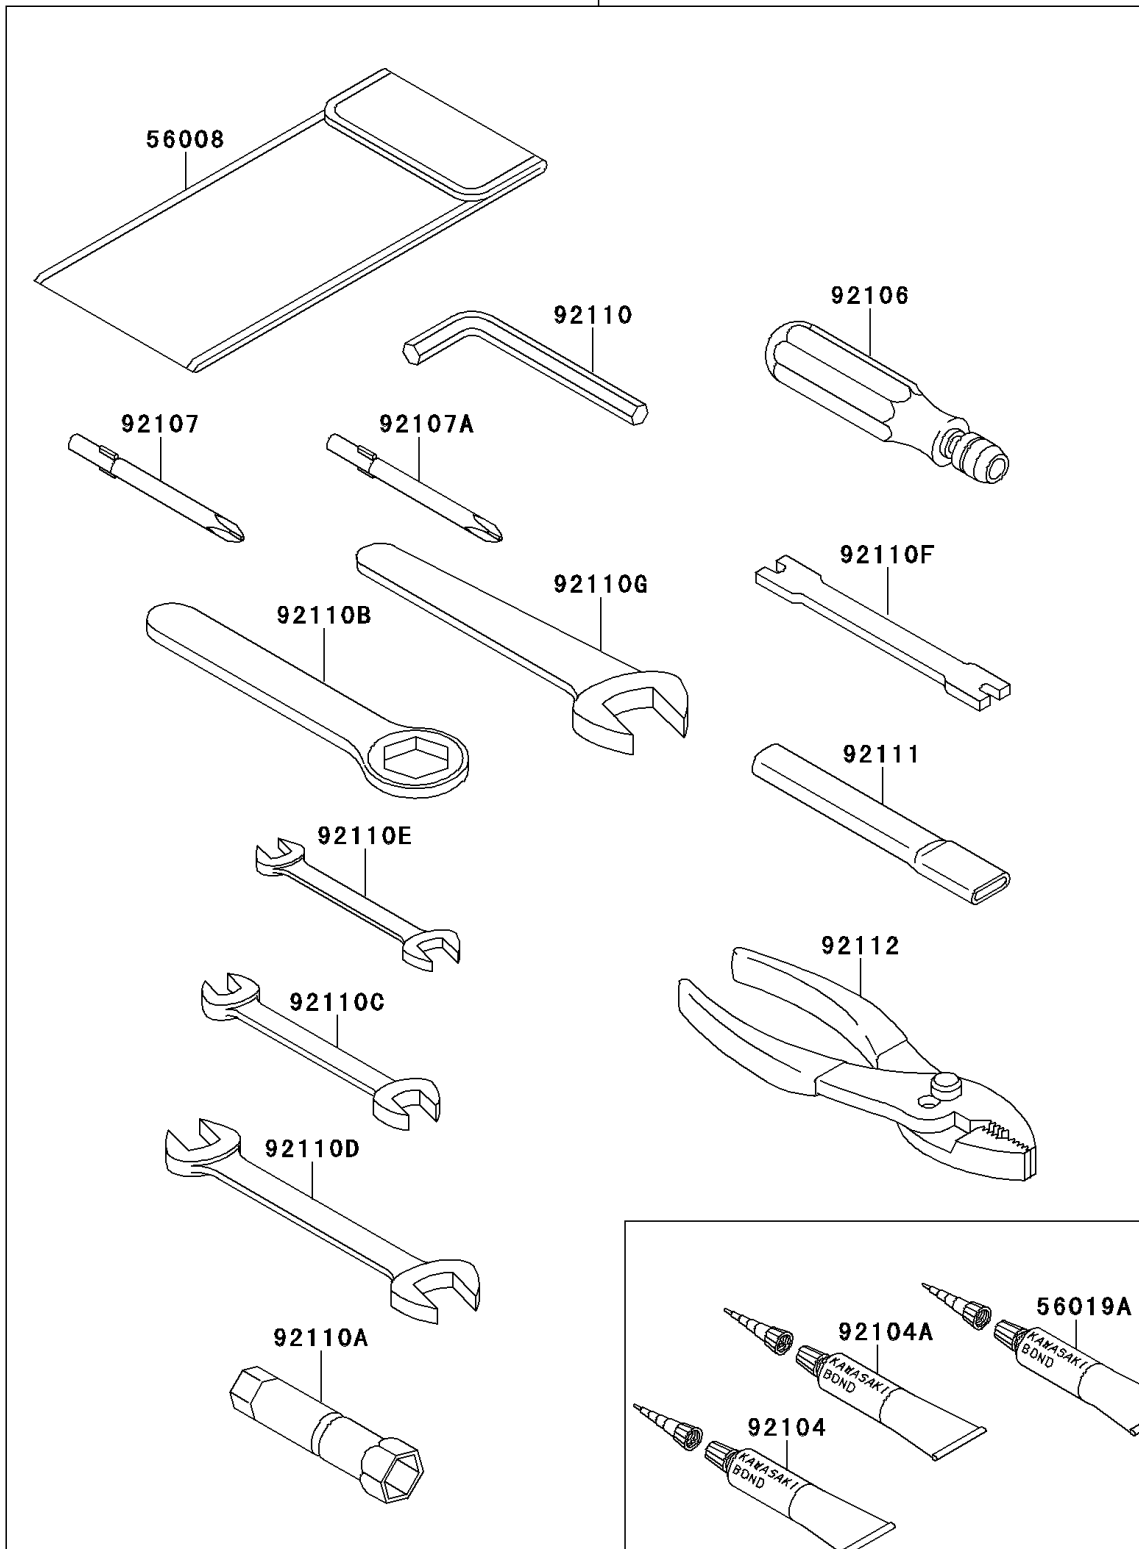

2002 W650 (Canada Only)

PARTS DIAGRAM

Owner's Tools

56007

F2810