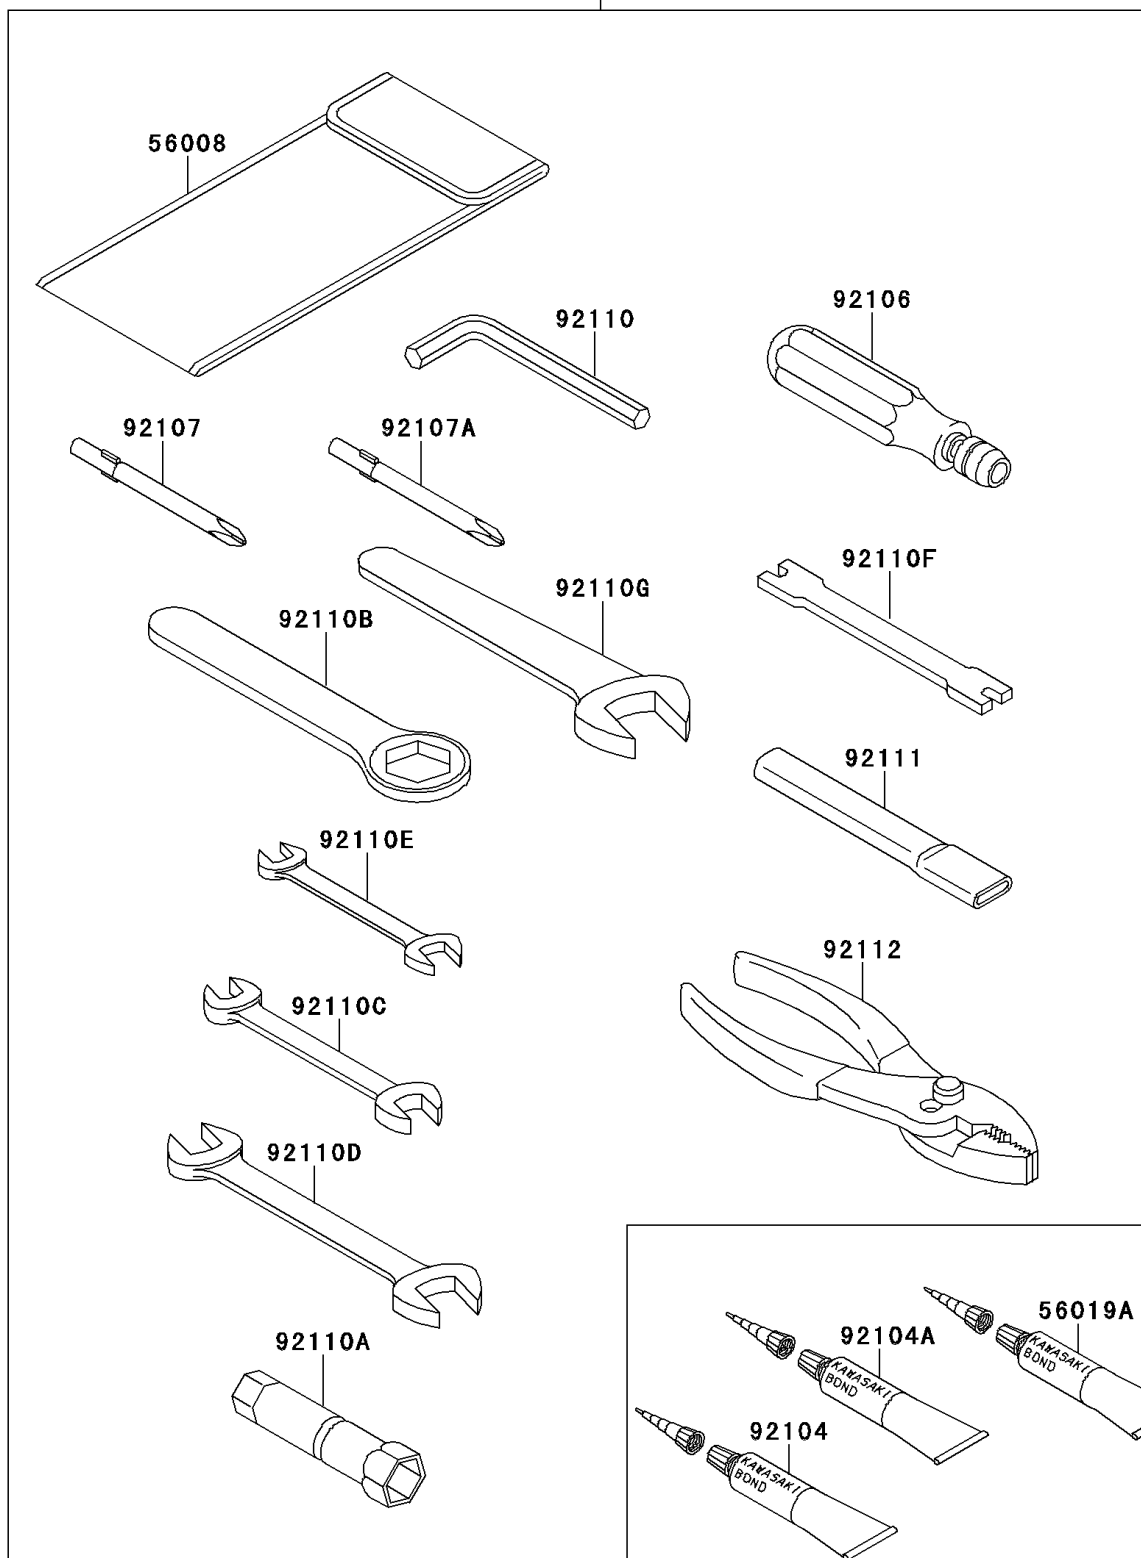

## 2001 W650 PARTS DIAGRAM

Owner's Tools

56007

F2810

## 2001 W650 PARTS LIST

### Owner's Tools

ITEM NAME	PART NUMBER	QUANTITY
TOOL-KIT (Ref # 56007)	56007-1422	1
BAG,TOOL (Ref # 56008)	56008-006	1
THREE BOND TB1211,HT/RS,WHITE (Ref # 56019A)	56019-120	1
GASKET-LIQUID,TUBE,100G,BLACK (Ref # 92104)	92104-1003	1
GASKET-LIQUID,SILVER TB1216 (Ref # 92104A)	92104-1063	1
GRIP-SCREW DRIVER (Ref # 92106)	92106-1052	1
TOOL-DRIVER,#3PHILLIPS (Ref # 92107)	92107-1054	1
TOOL-DRIVER,#2PHILLIPS (Ref # 92107A)	92107-1055	1
TOOL-WRENCH,ALLEN,5MM (Ref # 92110)	92110-1015	1
TOOL-WRENCH,BOX,16MM (Ref # 92110A)	92110-1145	1
TOOL-WRENCH,BOX END,27MM (Ref # 92110B)	92110-1164	1
TOOL-WRENCH,OPEN END,10X12 (Ref # 92110C)	92110-1165	1
TOOL-WRENCH,OPEN END,14X17 (Ref # 92110D)	92110-1166	1
TOOL-WRENCH,OPEN END,8X10 (Ref # 92110E)	92110-1167	1
TOOL-WRENCH,SPOKE (Ref # 92110F)	92110-1203	1
TOOL-WRENCH,OPEN END,19MM (Ref # 92110G)	92110-1204	1
TOOL-BAR,BOX END WRENCH (Ref # 92111)	92111-1055	1
TOOL-PLIERS (Ref # 92112)	92112-1051	1