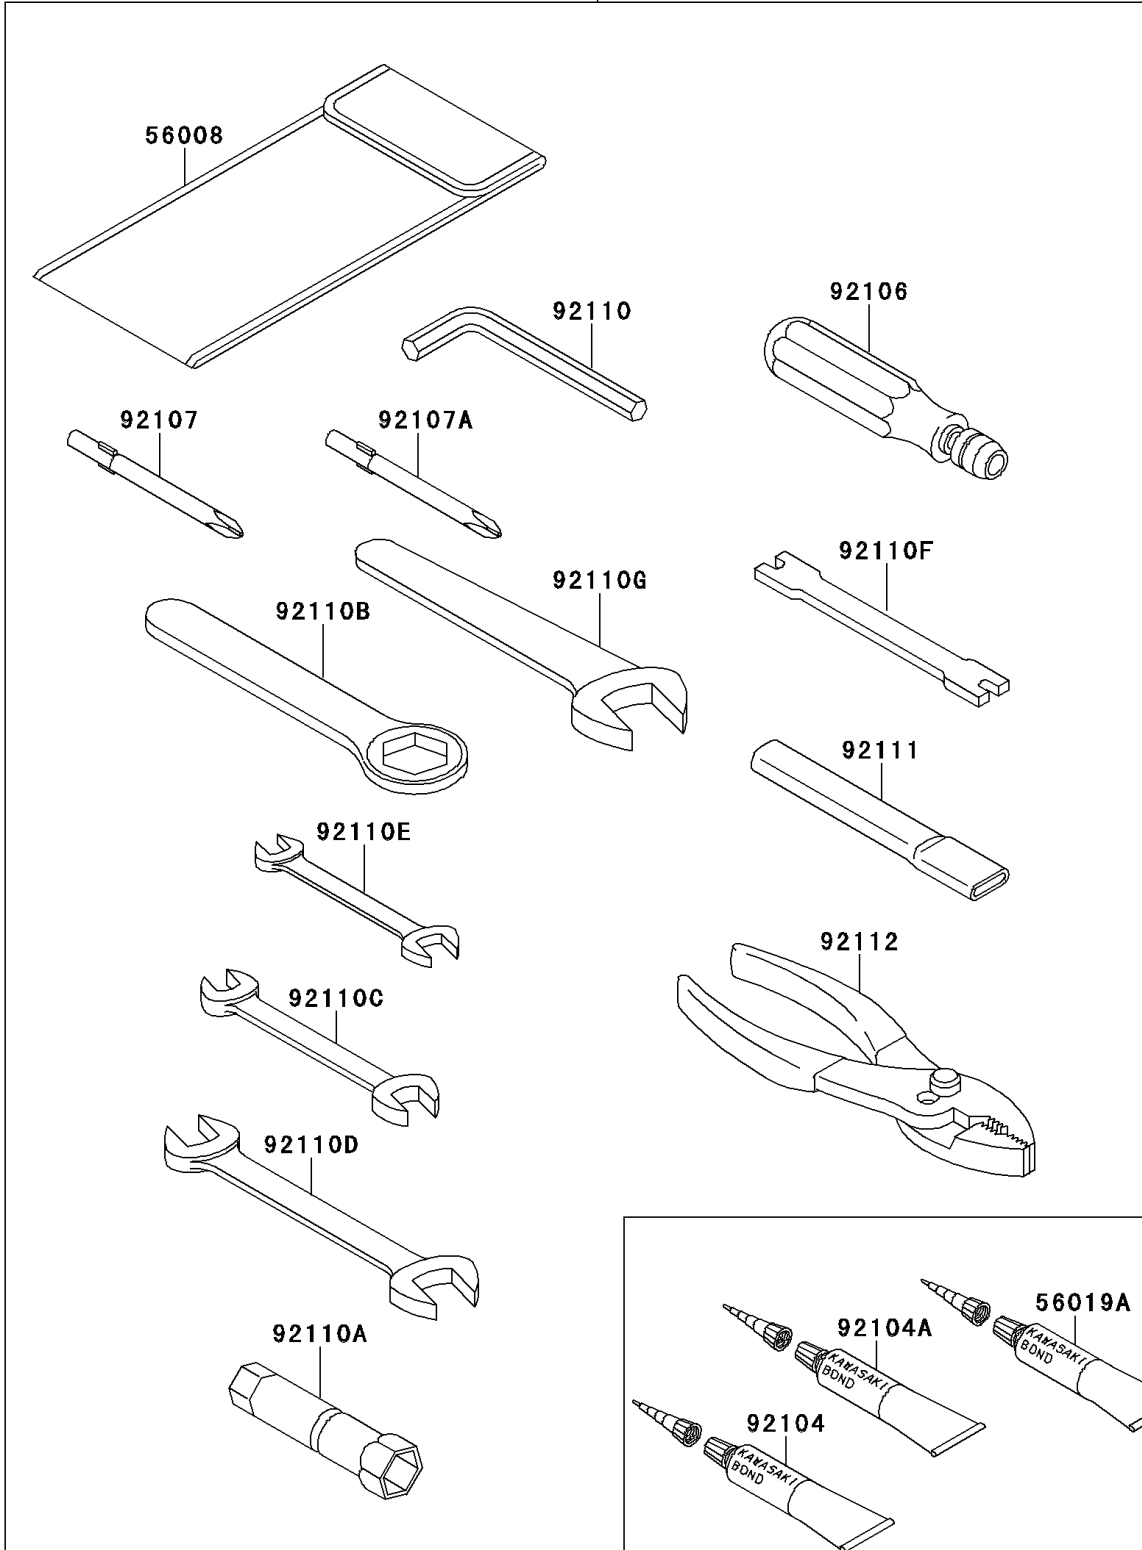

2000 W650 PARTS DIAGRAM

Owner's Tools

56007

F2810

2000 W650 PARTS LIST

Owner's Tools

ITEM NAME	PART NUMBER	QUANTITY
TOOL-KIT (Ref # 56007)	56007-1422	1
BAG,TOOL (Ref # 56008)	56008-006	1
THREE BOND TB1211,HT/RS,WHITE (Ref # 56019A)	56019-120	1
GASKET-LIQUID,TUBE,100G,BLACK (Ref # 92104)	92104-1003	1
GASKET-LIQUID,SILVER TB1216 (Ref # 92104A)	92104-1063	AR
GRIP-SCREW DRIVER (Ref # 92106)	92106-1052	1
TOOL-DRIVER,#3PHILLIPS (Ref # 92107)	92107-1054	1
TOOL-DRIVER,#2PHILLIPS (Ref # 92107A)	92107-1055	1
TOOL-WRENCH,ALLEN,5MM (Ref # 92110)	92110-1015	1
TOOL-WRENCH,BOX,16MM (Ref # 92110A)	92110-1145	1
TOOL-WRENCH,BOX END,27MM (Ref # 92110B)	92110-1164	1
TOOL-WRENCH,OPEN END,10X12 (Ref # 92110C)	92110-1165	1
TOOL-WRENCH,OPEN END,14X17 (Ref # 92110D)	92110-1166	1
TOOL-WRENCH,OPEN END,8X10 (Ref # 92110E)	92110-1167	1
TOOL-WRENCH,SPOKE (Ref # 92110F)	92110-1203	1
TOOL-WRENCH,OPEN END,19MM (Ref # 92110G)	92110-1204	1
TOOL-BAR,BOX END WRENCH (Ref # 92111)	92111-1055	1
TOOL-PLIERS (Ref # 92112)	92112-1051	1