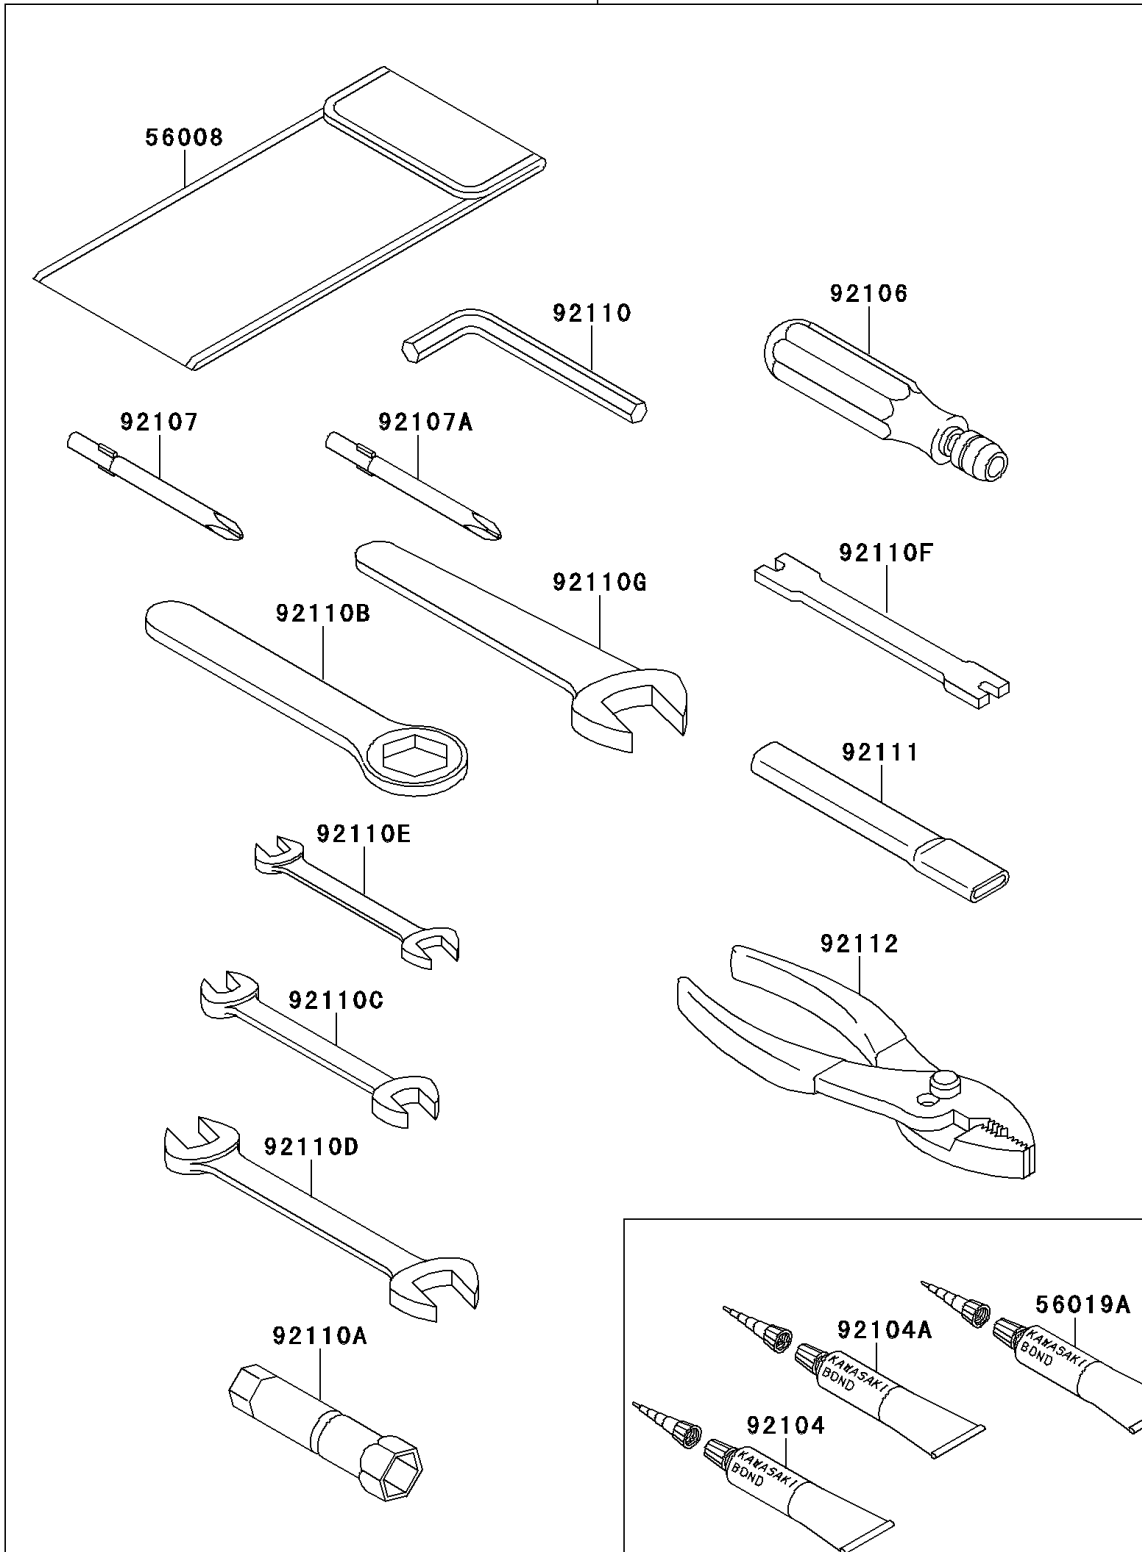

2000 W650 PARTS DIAGRAM

Owner's Tools

56007

F2810

2000 W650 PARTS LIST

Owner's Tools

ITEM NAME	PART NUMBER	QUANTITY
TOOL-KIT (Ref # 56007)	56007-1422	1
BAG,TOOL (Ref # 56008)	56008-006	1
THREE BOND TB1211,HT/RS,WHITE (Ref # 56019A)	56019-120	1
GASKET-LIQUID,TUBE,100G,BLACK (Ref # 92104)	92104-1003	1
GASKET-LIQUID,SILVER TB1216 (Ref # 92104A)	92104-1063	AR
GRIP-SCREW DRIVER (Ref # 92106)	92106-1052	1
TOOL-DRIVER,#3PHILLIPS (Ref # 92107)	92107-1054	1
TOOL-DRIVER,#2PHILLIPS (Ref # 92107A)	92107-1055	1
TOOL-WRENCH,ALLEN,5MM (Ref # 92110)	92110-1015	1
TOOL-WRENCH,BOX,16MM (Ref # 92110A)	92110-1145	1
TOOL-WRENCH,BOX END,27MM (Ref # 92110B)	92110-1164	1
TOOL-WRENCH,OPEN END,10X12 (Ref # 92110C)	92110-1165	1
TOOL-WRENCH,OPEN END,14X17 (Ref # 92110D)	92110-1166	1
TOOL-WRENCH,OPEN END,8X10 (Ref # 92110E)	92110-1167	1
TOOL-WRENCH,SPOKE (Ref # 92110F)	92110-1203	1
TOOL-WRENCH,OPEN END,19MM (Ref # 92110G)	92110-1204	1
TOOL-BAR,BOX END WRENCH (Ref # 92111)	92111-1055	1
TOOL-PLIERS (Ref # 92112)	92112-1051	1