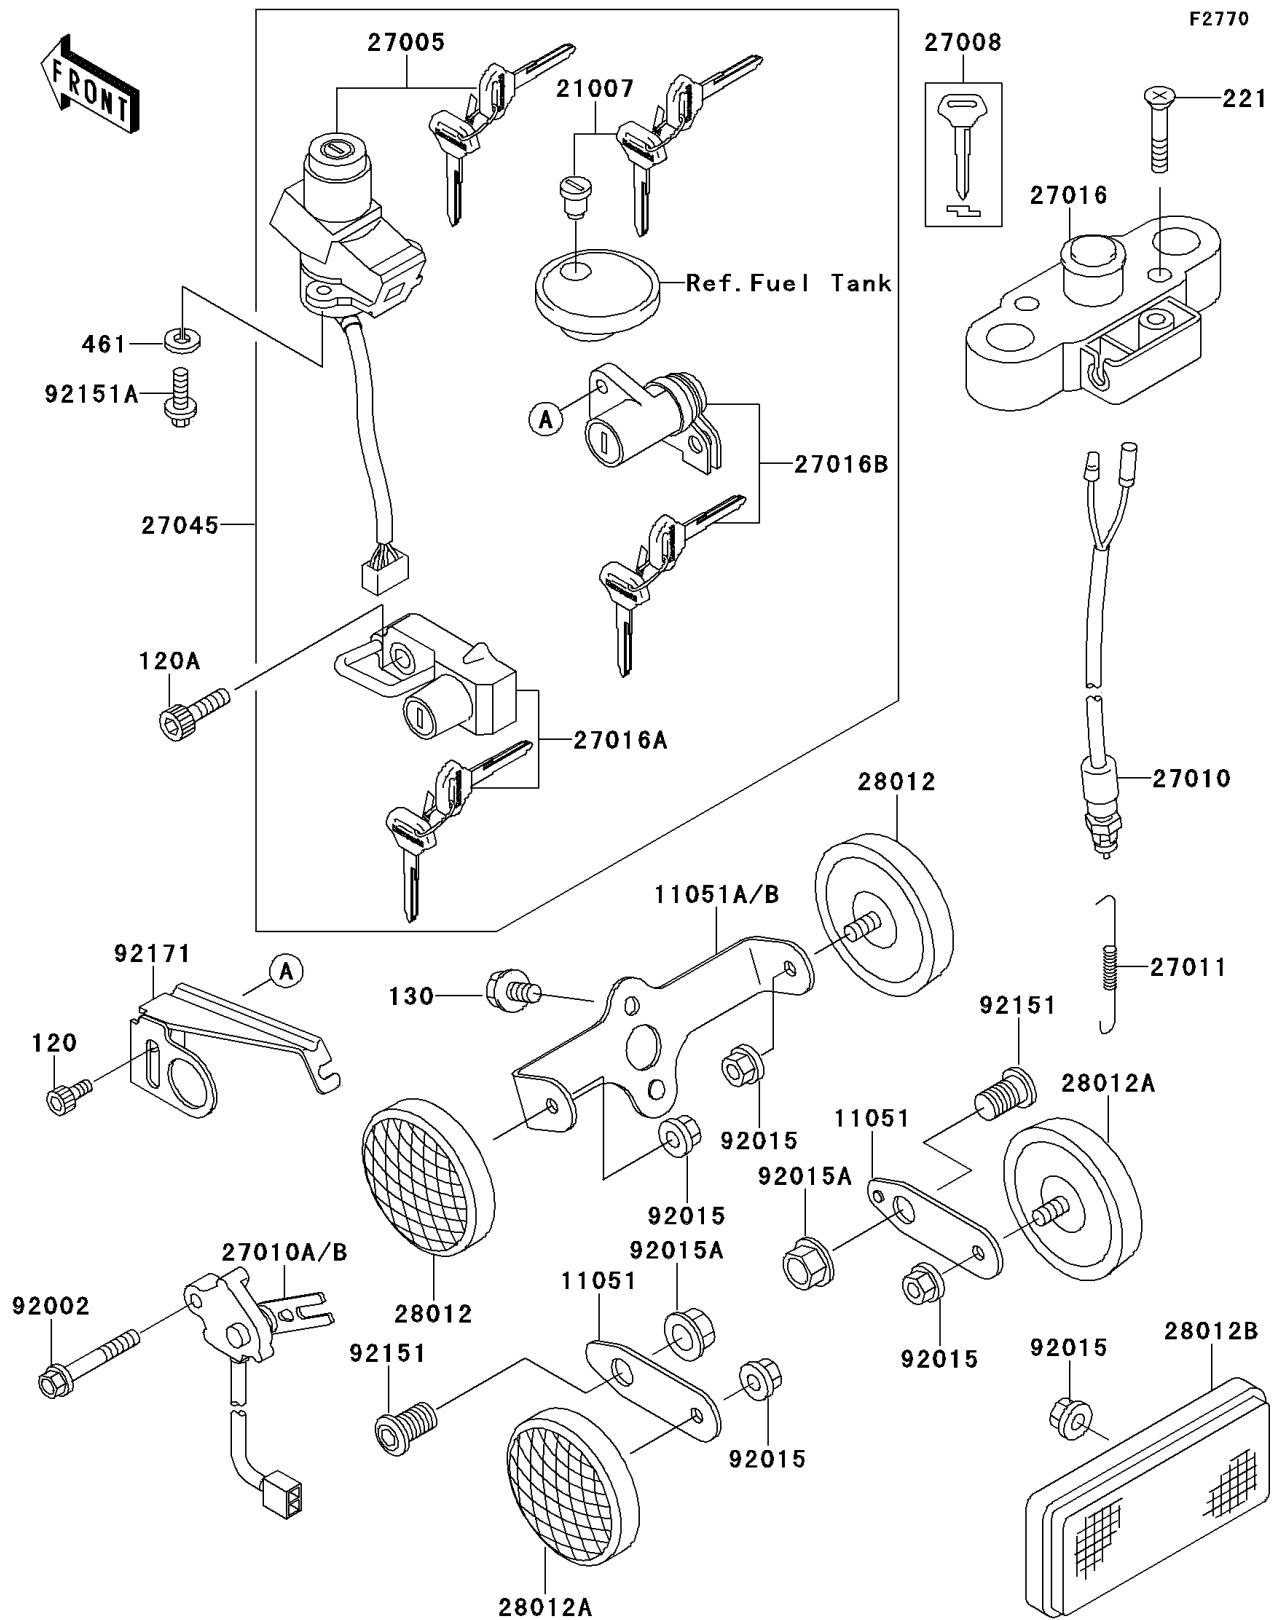

2001 W650 PARTS DIAGRAM

Ignition Switch/Locks/Reflectors

2001 W650 PARTS LIST

Ignition Switch/Locks/Reflectors

ITEM NAME	PART NUMBER	QUANTITY
BOLT-SOCKET (Ref # 120)	120S0512	1
BOLT-SOCKET,6X16,BLACK (Ref # 120A)	120S0616	1
BOLT-FLANGED (Ref # 130)	130J0610	1
SCREW-CSK-CROS,6X30 (Ref # 221)	221C0630	1
WASHER-SPRING (Ref # 461)	461L0600	1
BRACKET,REFLECTOR,RR (Ref # 11051)	11051-1274	1
BRACKET,REFLECTOR,FR (Ref # 11051B)	11051-1959	1
ROTOR,LOCK,TANK CAP (Ref # 21007)	21007-5043	1
SWITCH-ASSY-IGNITION (Ref # 27005)	27005-5114	1
KEY-LOCK,BLANK (Ref # 27008)	27008-1189	1
SWITCH,REAR BRAKE (Ref # 27010)	27010-1399	1
SWITCH,SIDE STAND (Ref # 27010B)	27010-1423	1
SPRING,BRAKE LAMP SWITCH (Ref # 27011)	27011-011	1
LOCK-ASSY,SEAT STRIKER (Ref # 27016)	27016-1098	1
LOCK-ASSY,HELMET (Ref # 27016A)	27016-5247	1
LOCK-ASSY,SEAT (Ref # 27016B)	27016-5256	1
SWITCH-ASSY (Ref # 27045)	27045-5106	1
REFLECTOR-REFLEX,FR (Ref # 28012)	28012-016	1
REFLECTOR-REFLEX (Ref # 28012A)	28012-1067	1
REFLECTOR-REFLEX (Ref # 28012B)	28012-1077	1
BOLT,6X40 (Ref # 92002)	92002-1080	1
NUT,FLANGED,5MM (Ref # 92015)	92015-1259	1
NUT,FLANGED,10MM (Ref # 92015A)	92015-1428	1
BOLT,SOCKET,10X16 (Ref # 92151)	92151-1571	1
BOLT,TORX,6X16 (Ref # 92151A)	92151-1911	1
CLAMP (Ref # 92171)	92171-1072	1