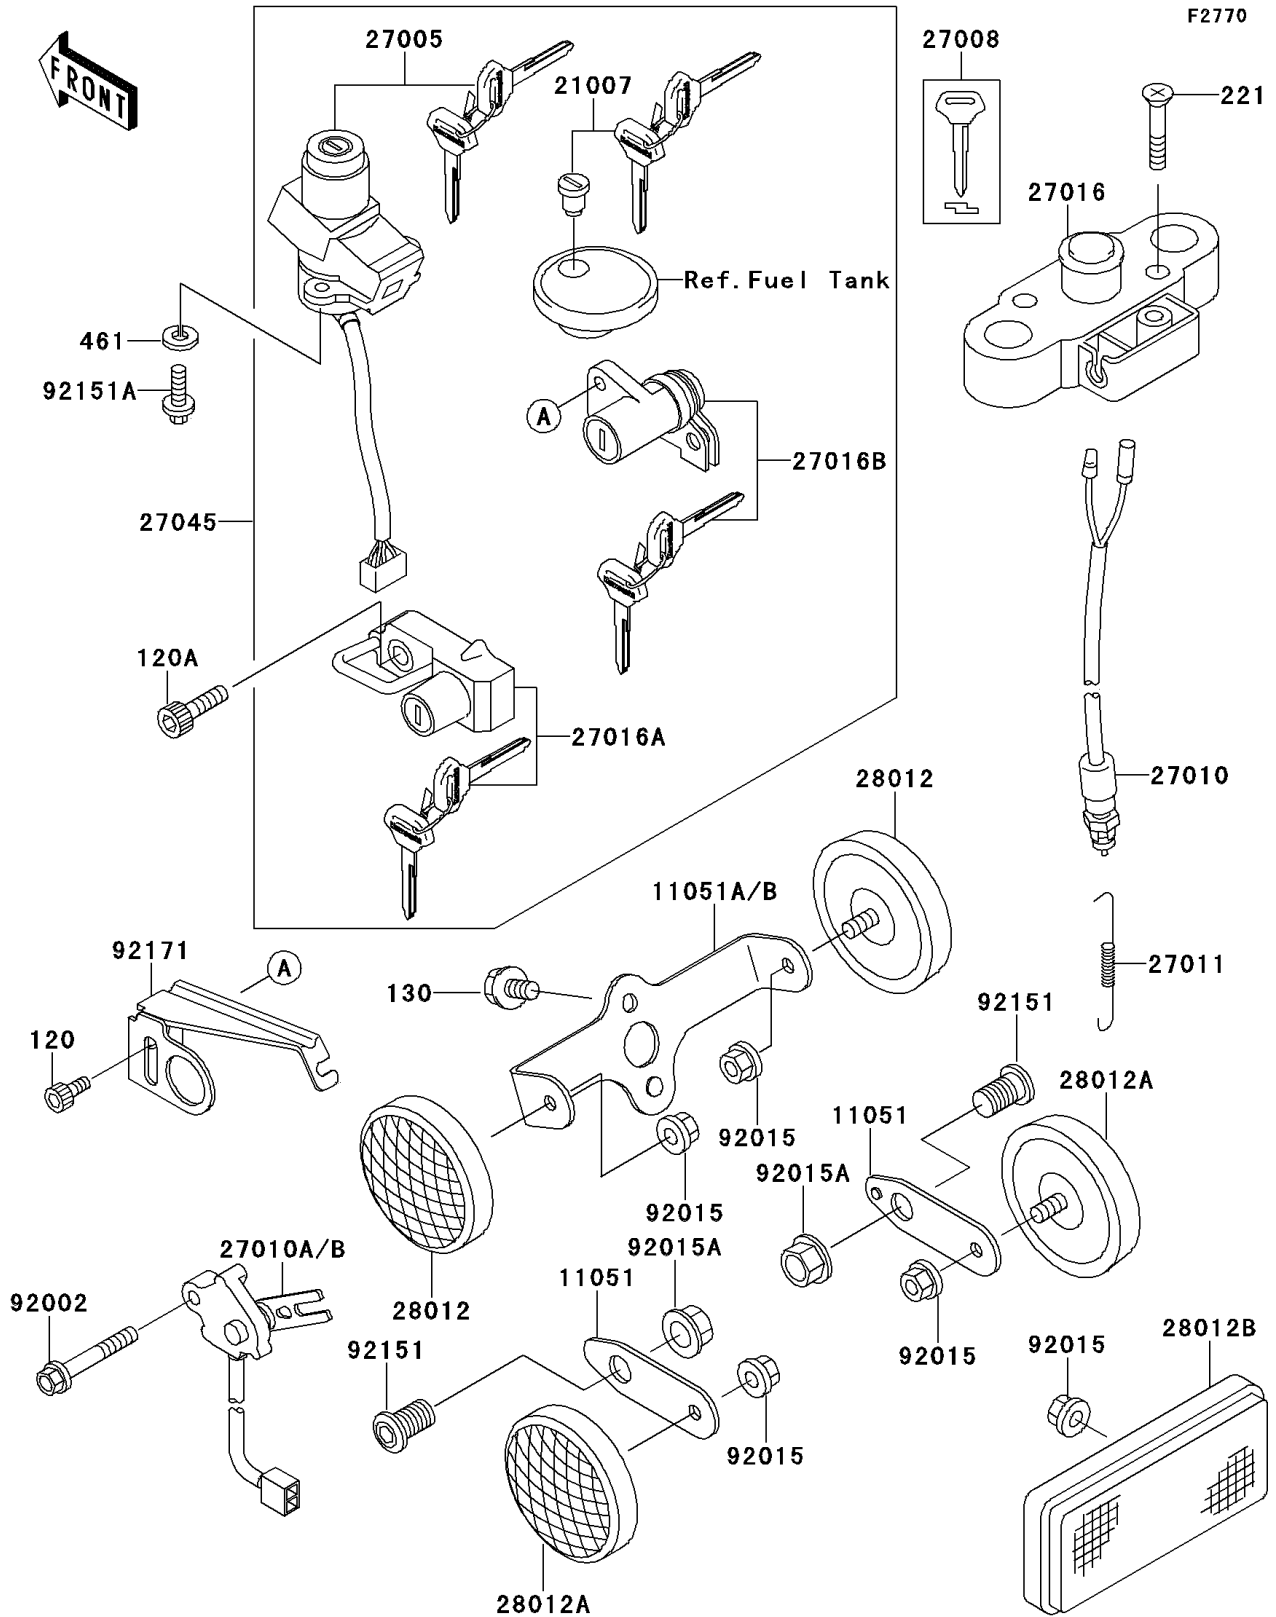

# 2001 W650 PARTS DIAGRAM

Ignition Switch/Locks/Reflectors

## 2001 W650 PARTS LIST

### Ignition Switch/Locks/Reflectors

ITEM NAME	PART NUMBER	QUANTITY
BOLT-SOCKET (Ref # 120)	120S0512	2
BOLT-SOCKET,6X16,BLACK (Ref # 120A)	120S0616	1
BOLT-FLANGED (Ref # 130)	130J0610	1
SCREW-CSK-CROS,6X30 (Ref # 221)	221C0630	2
WASHER-SPRING (Ref # 461)	461L0600	2
BRACKET,REFLECTOR,RR (Ref # 11051)	11051-1274	2
BRACKET,REFLECTOR,FR (Ref # 11051B)	11051-1959	1
ROTOR,LOCK,TANK CAP (Ref # 21007)	21007-5043	1
SWITCH-ASSY-IGNITION (Ref # 27005)	27005-5114	1
KEY-LOCK,BLANK (Ref # 27008)	27008-1189	1
SWITCH,REAR BRAKE (Ref # 27010)	27010-1399	1
SWITCH,SIDE STAND (Ref # 27010B)	27010-1423	1
SPRING,BRAKE LAMP SWITCH (Ref # 27011)	27011-011	1
LOCK-ASSY,SEAT STRIKER (Ref # 27016)	27016-1098	1
LOCK-ASSY,HELMET (Ref # 27016A)	27016-5247	1
LOCK-ASSY,SEAT (Ref # 27016B)	27016-5256	1
SWITCH-ASSY (Ref # 27045)	27045-5106	1
REFLECTOR-REFLEX,FR (Ref # 28012)	28012-016	2
REFLECTOR-REFLEX (Ref # 28012A)	28012-1067	2
REFLECTOR-REFLEX (Ref # 28012B)	28012-1077	1
BOLT,6X40 (Ref # 92002)	92002-1080	1
NUT,FLANGED,5MM (Ref # 92015)	92015-1259	5
NUT,FLANGED,10MM (Ref # 92015A)	92015-1428	2
BOLT,SOCKET,10X16 (Ref # 92151)	92151-1571	2
BOLT,TORX,6X16 (Ref # 92151A)	92151-1911	2
CLAMP (Ref # 92171)	92171-1072	1