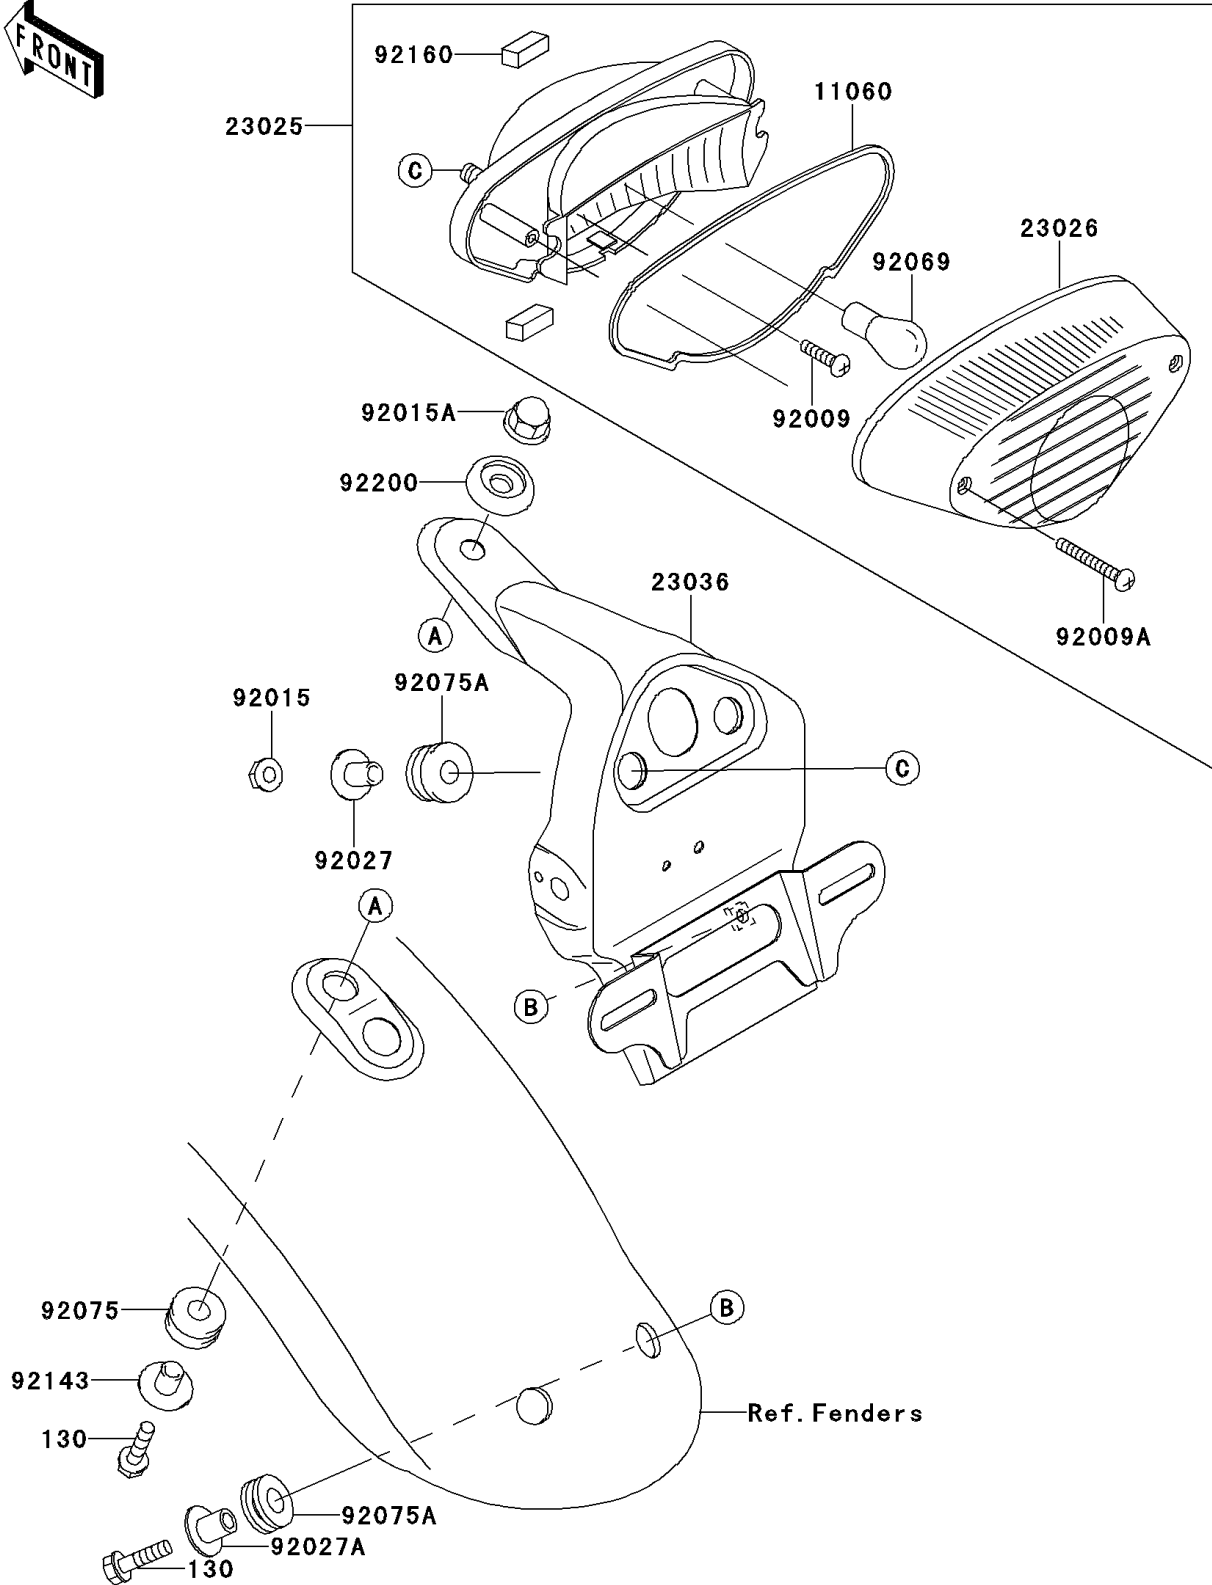

## 2001 W650 PARTS DIAGRAM

Taillight(s)

F2720

## 2001 W650 PARTS LIST

Taillight(s)

ITEM NAME	PART NUMBER	QUANTITY
BOLT-FLANGED (Ref # 130)	130H0620	1
GASKET,TAIL LAMP LENS (Ref # 11060)	11060-1901	1
LAMP-TAIL (Ref # 23025)	23025-1284	1
LENS,TAIL LAMP (Ref # 23026)	23026-1222	1
BRACKET-TAIL LAMP (Ref # 23036)	23036-1145	1
SCREW,TAPPING,4X12 (Ref # 92009)	92009-1381	1
SCREW,TAPPING,4X35 (Ref # 92009A)	92009-1687	1
NUT,FLANGED,6MM,BLACK (Ref # 92015)	92015-1233	1
NUT,CAP,6MM (Ref # 92015A)	92015-1385	1
COLLAR,L=13.1,BLACK (Ref # 92027)	92027-1450	1
COLLAR,L=13.1 (Ref # 92027A)	92027-251	1
BULB,12V 21/5W (Ref # 92069)	92069-063	1
DAMPER (Ref # 92075)	92075-1185	1
DAMPER (Ref # 92075A)	92075-1690	1
COLLAR,L=15.6 (Ref # 92143)	92143-1041	1
DAMPER (Ref # 92160)	92160-1998	1
WASHER (Ref # 92200)	92200-1153	1