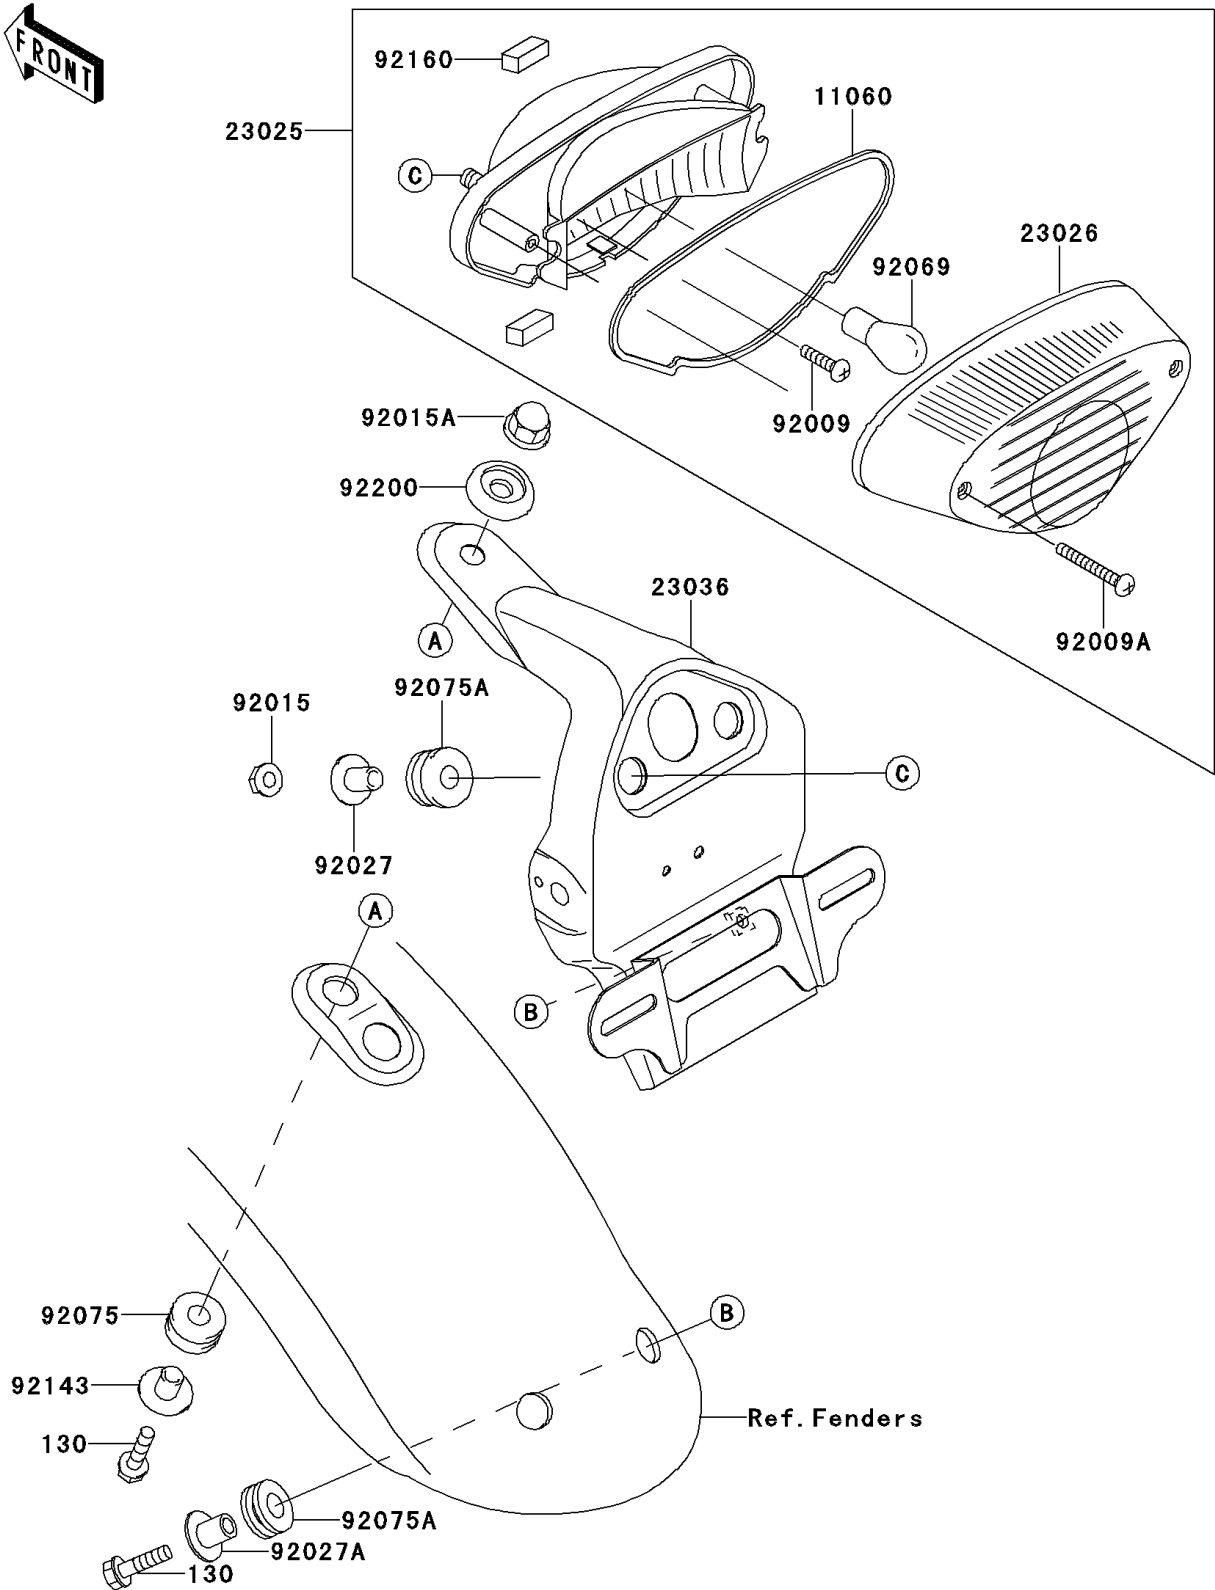

2000 W650 PARTS DIAGRAM

Taillight(s)

F2720

2000 W650 PARTS LIST

Taillight(s)

ITEM NAME	PART NUMBER	QUANTITY
BOLT-FLANGED (Ref # 130)	130H0620	3
GASKET, TAIL LAMP LENS (Ref # 11060)	11060-1901	1
LAMP-TAIL (Ref # 23025)	23025-1284	1
LENS, TAIL LAMP (Ref # 23026)	23026-1222	1
BRACKET-TAIL LAMP (Ref # 23036)	23036-1145	1
SCREW, TAPPING, 4X12 (Ref # 92009)	92009-1381	2
SCREW, TAPPING, 4X35 (Ref # 92009A)	92009-1687	2
NUT, FLANGED, 6MM, BLACK (Ref # 92015)	92015-1233	2
NUT, CAP, 6MM (Ref # 92015A)	92015-1385	1
COLLAR, L=13.1, BLACK (Ref # 92027)	92027-1450	2
COLLAR, L=13.1 (Ref # 92027A)	92027-251	2
BULB, 12V 21/5W (Ref # 92069)	92069-063	1
DAMPER (Ref # 92075)	92075-1185	1
DAMPER (Ref # 92075A)	92075-1690	4
COLLAR, L=15.6 (Ref # 92143)	92143-1041	1
DAMPER (Ref # 92160)	92160-1998	2
WASHER (Ref # 92200)	92200-1153	1