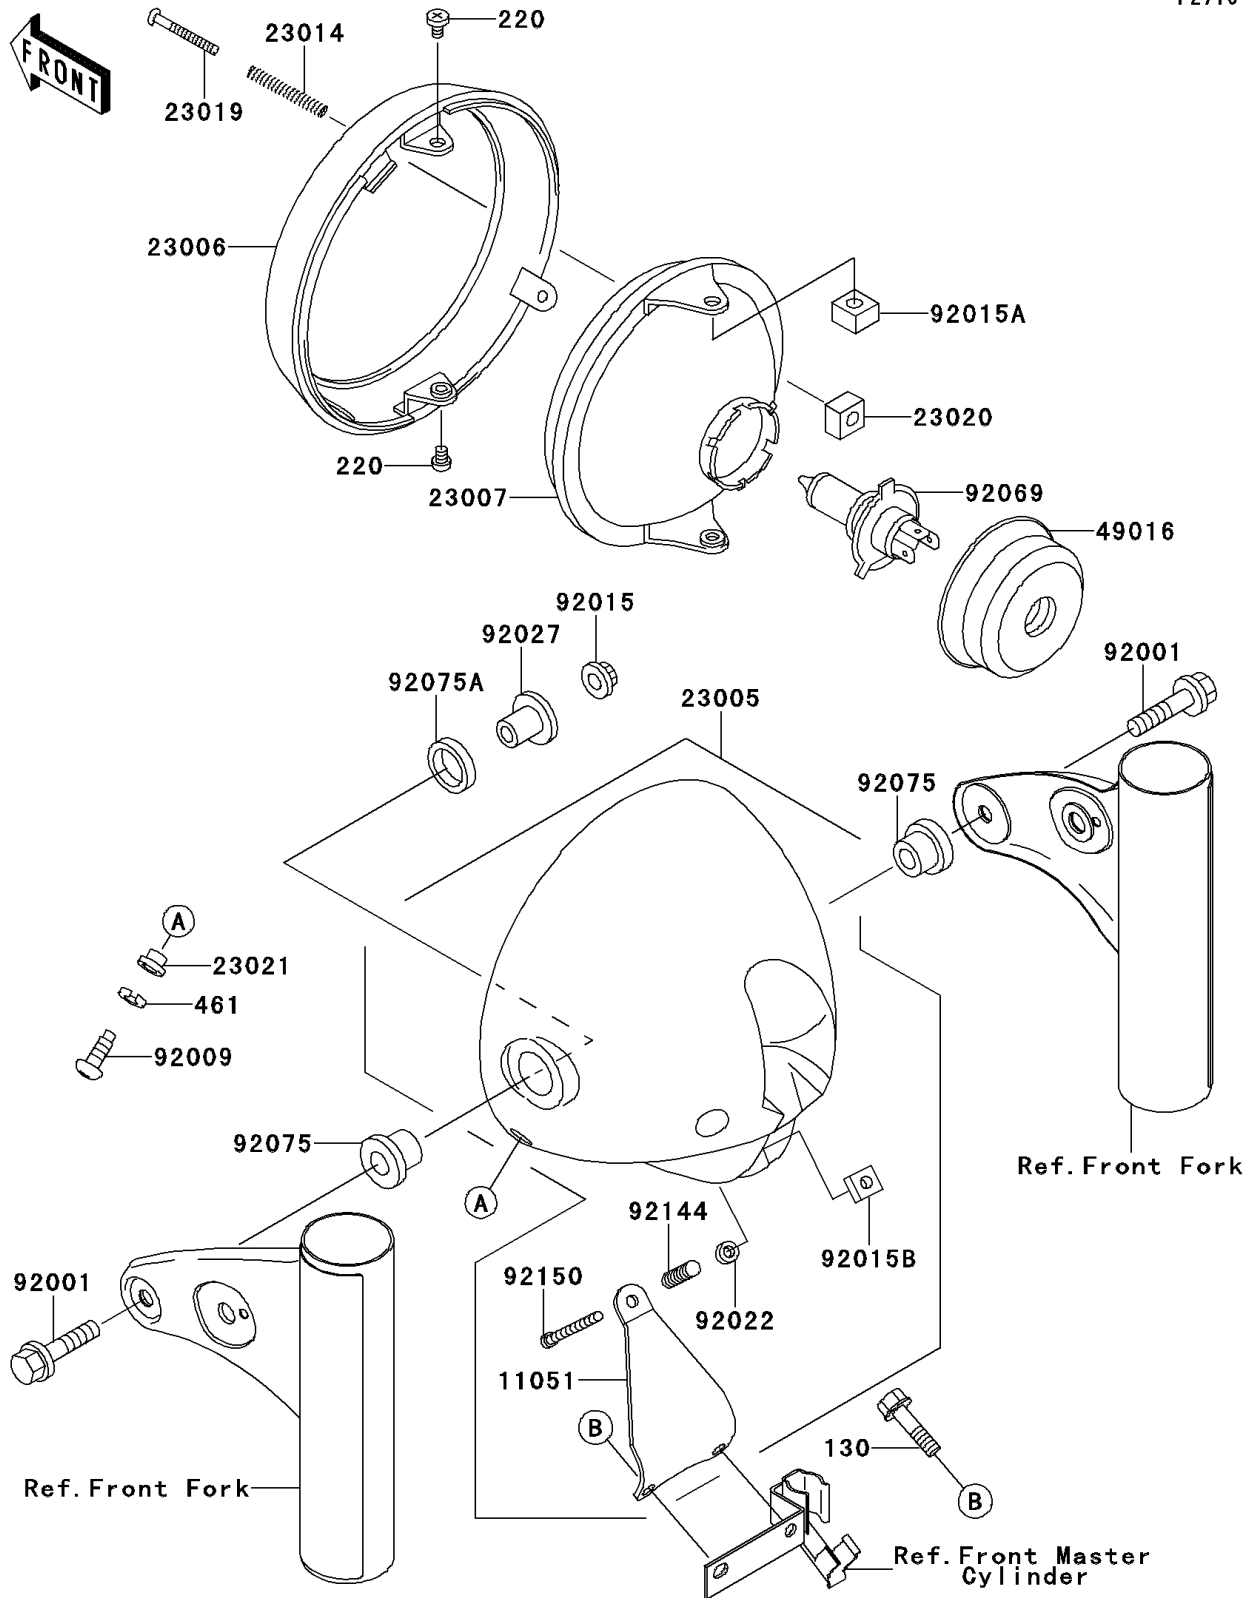

2002 W650 (Canada Only)

PARTS DIAGRAM

Headlight(s)

F2710

2002 W650 (Canada Only)

PARTS LIST

Headlight(s)

ITEM NAME	PART NUMBER	QUANTITY
BOLT-FLANGED (Ref # 130)	130J0612	2
SCREW-PAN-CROS (Ref # 220)	220D0510	2
WASHER-SPRING,5MM (Ref # 461)	461F0500	2
BRACKET (Ref # 11051)	11051-1473	1
BODY-COMP-HEAD LAMP (Ref # 23005)	23005-1177	1
RIM-LAMP (Ref # 23006)	23006-1080	1
LENS-COMP,HEAD LAMP (Ref # 23007)	23007-1361	1
SPRING,FOCUS ADJUSTING (Ref # 23014)	23014-005	1
SCREW,FOCUS ADJUSTING (Ref # 23019)	23019-021	1
NUT,4MM,FOCUS ADJUST (Ref # 23020)	23020-018	1
WASHER (Ref # 23021)	23021-010	2
COVER-SEAL,HEAD LAMP (Ref # 49016)	49016-1046	1
BOLT,FLANGED,8X35 (Ref # 92001)	92001-1910	2
SCREW,5MM (Ref # 92009)	92009-1947	2
NUT,FLANGED,8MM (Ref # 92015)	92015-1014	2
NUT,5MM (Ref # 92015A)	92015-1157	2
NUT,5MM,FOCUS ADJUST (Ref # 92015B)	92015-1799	1
WASHER,5.2X13X1 (Ref # 92022)	92022-1380	1
COLLAR,L=20 (Ref # 92027)	92027-1131	2
BULB,12V 60/55W,H4 (Ref # 92069)	92069-1002	1
DAMPER,HEAD LAMP FITTING (Ref # 92075)	92075-1109	2
DAMPER,HEAD LAMP FITTING (Ref # 92075A)	92075-1110	2
SPRING (Ref # 92144)	92144-1417	1
BOLT,ADJUST,5X45 (Ref # 92150)	92150-1590	1