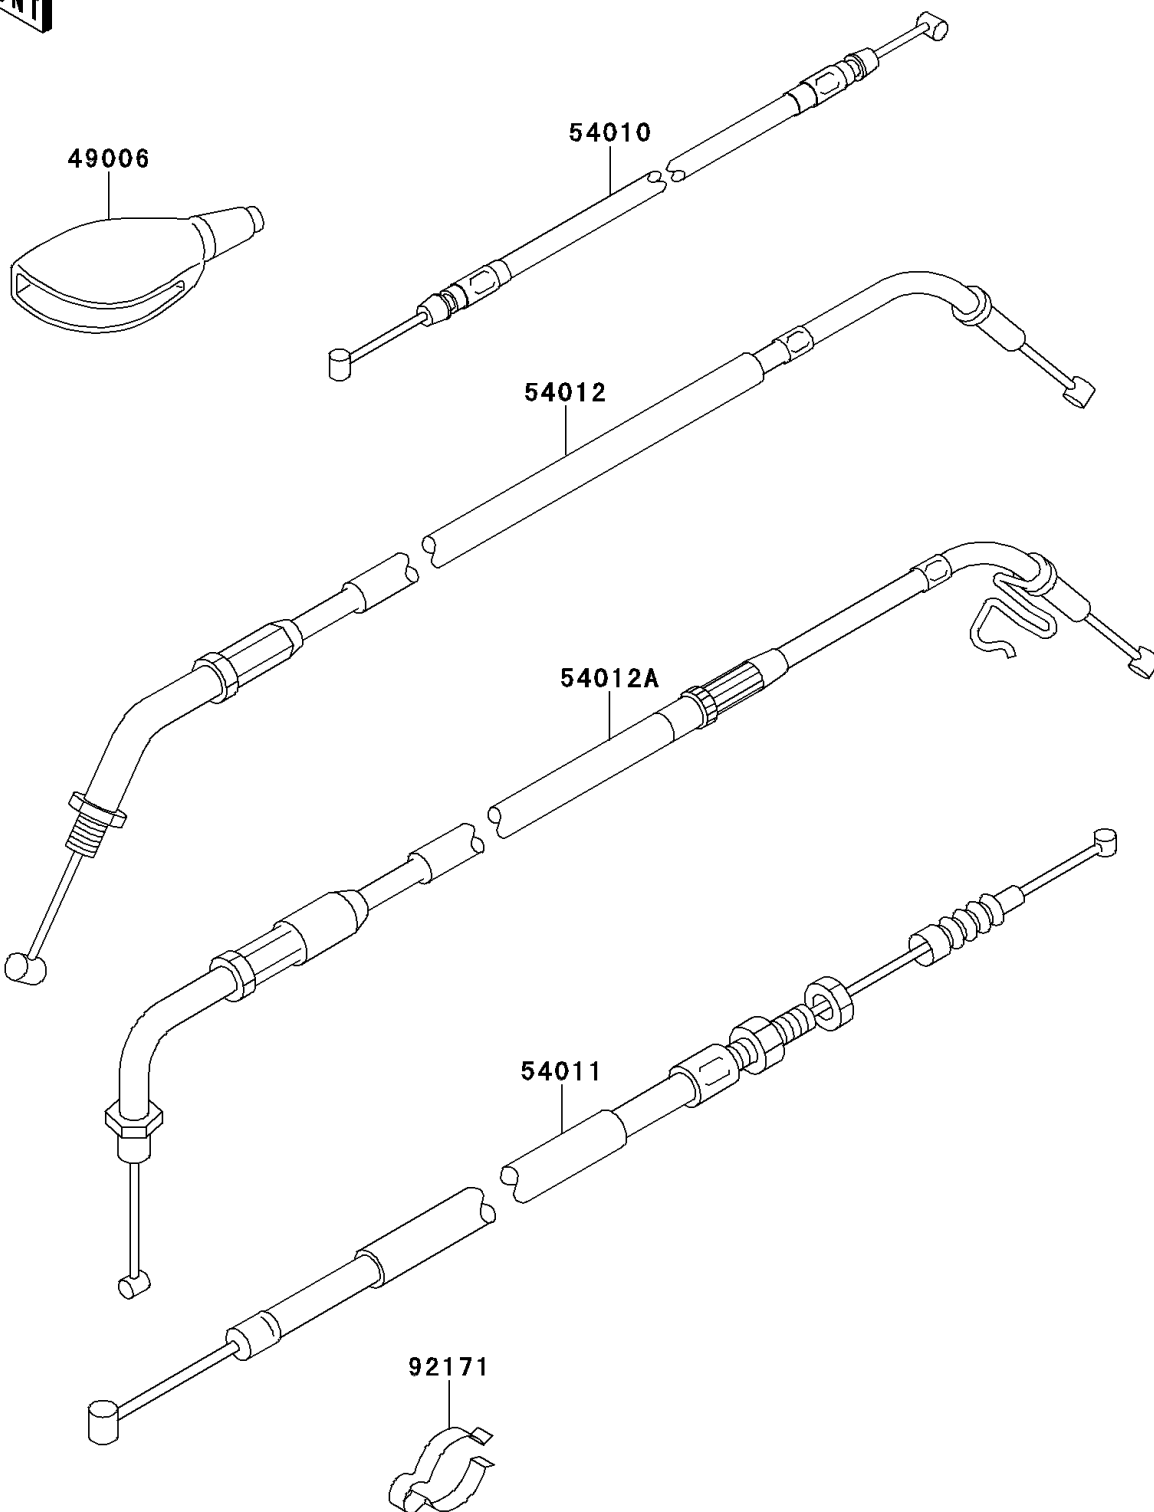

2001 W650 PARTS DIAGRAM

Cables

F2540

2001 W650 PARTS LIST

Cables

ITEM NAME	PART NUMBER	QUANTITY
BOOT,LEVER HOLDER (Ref # 49006)	49006-1017	1
CABLE,SEAT LOCK (Ref # 54010)	54010-1114	1
CABLE-CLUTCH (Ref # 54011)	54011-1393	1
CABLE-THROTTLE,OPENING (Ref # 54012)	54012-1599	1
CABLE-THROTTLE,CLOSING (Ref # 54012A)	54012-1634	1
CLAMP,CABLE (Ref # 92171)	92171-1283	1