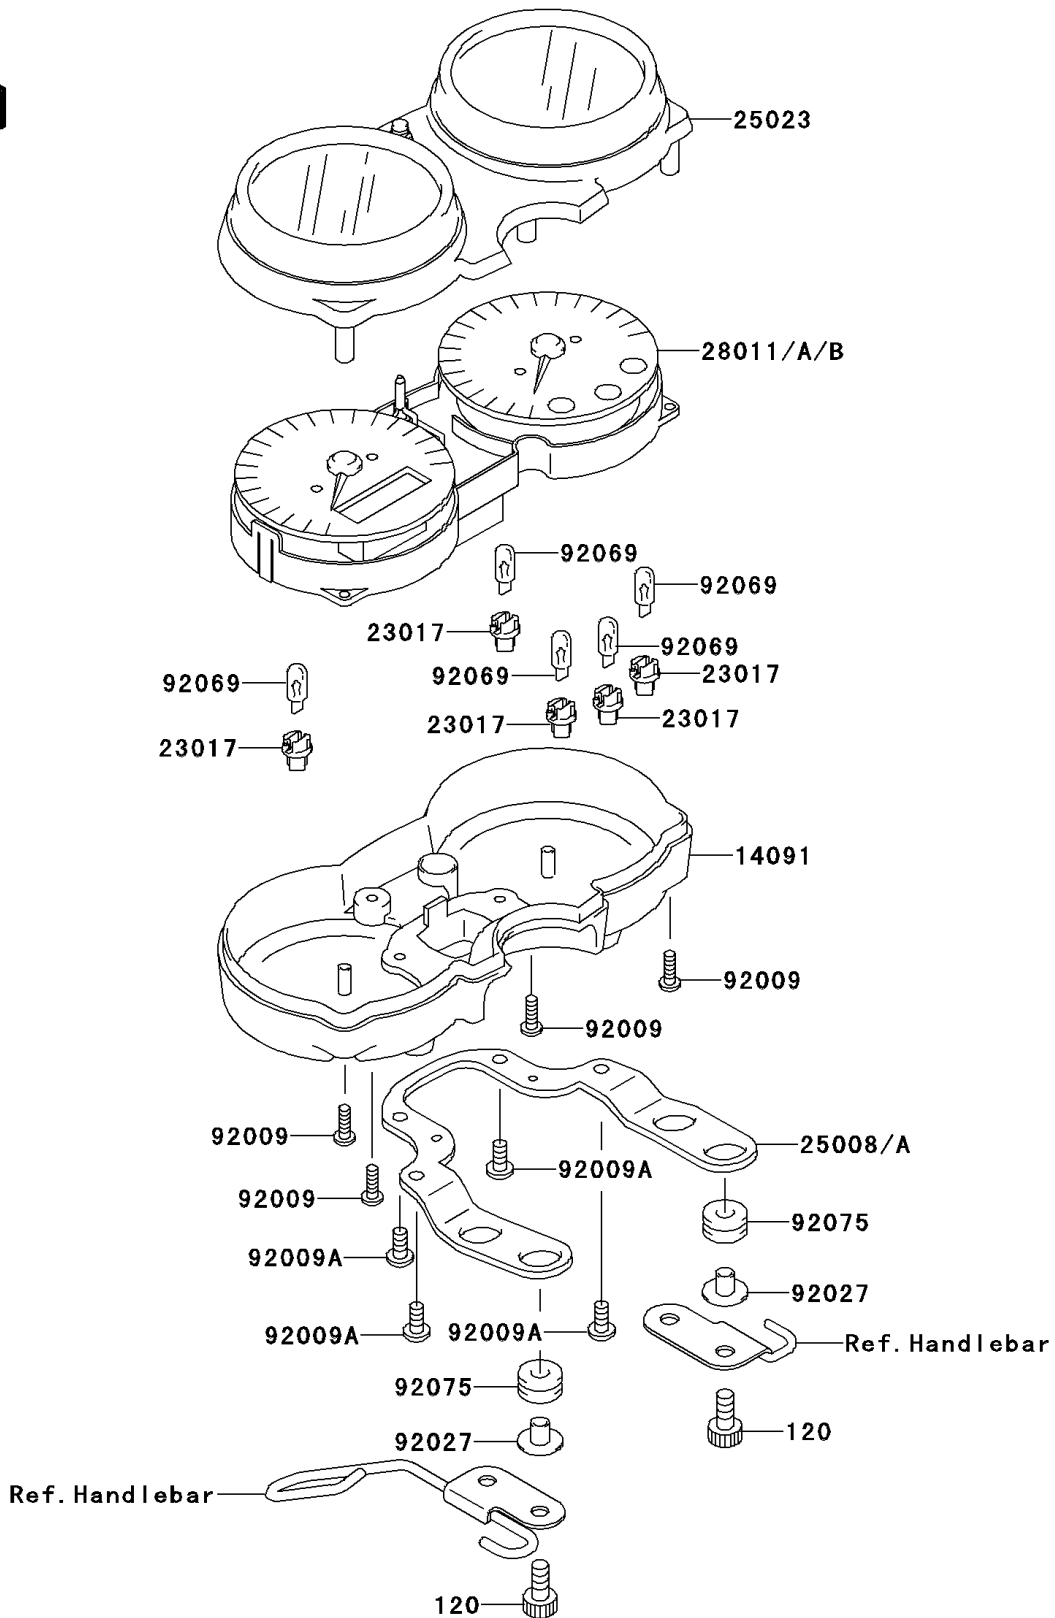

2002 W650 (Canada Only)

PARTS DIAGRAM

Meter(s)

F2530

2002 W650 (Canada Only)

PARTS LIST

Meter(s)

ITEM NAME	PART NUMBER	QUANTITY
BOLT-SOCKET,6X22,BLACK (Ref # 120)	120S0622	4
COVER,METER CASE,LWR (Ref # 14091)	14091-1085	1
SOCKET,WEDGE BASE,T-5 (Ref # 23017)	23017-1063	5
BRACKET-METER (Ref # 25008A)	25008-1229	1
COVER-METER CASE,UPP (Ref # 25023)	25023-1244	1
METER,SPEED&TACHO,KPH (Ref # 28011B)	28011-1232	1
SCREW,4X16,BLACK (Ref # 92009)	92009-1158	4
SCREW,5X10 (Ref # 92009A)	92009-1904	4
COLLAR,L=13.1,BLACK (Ref # 92027)	92027-1450	4
BULB,12V 2W,T5 (Ref # 92069)	92069-1105	5
DAMPER (Ref # 92075)	92075-1690	4