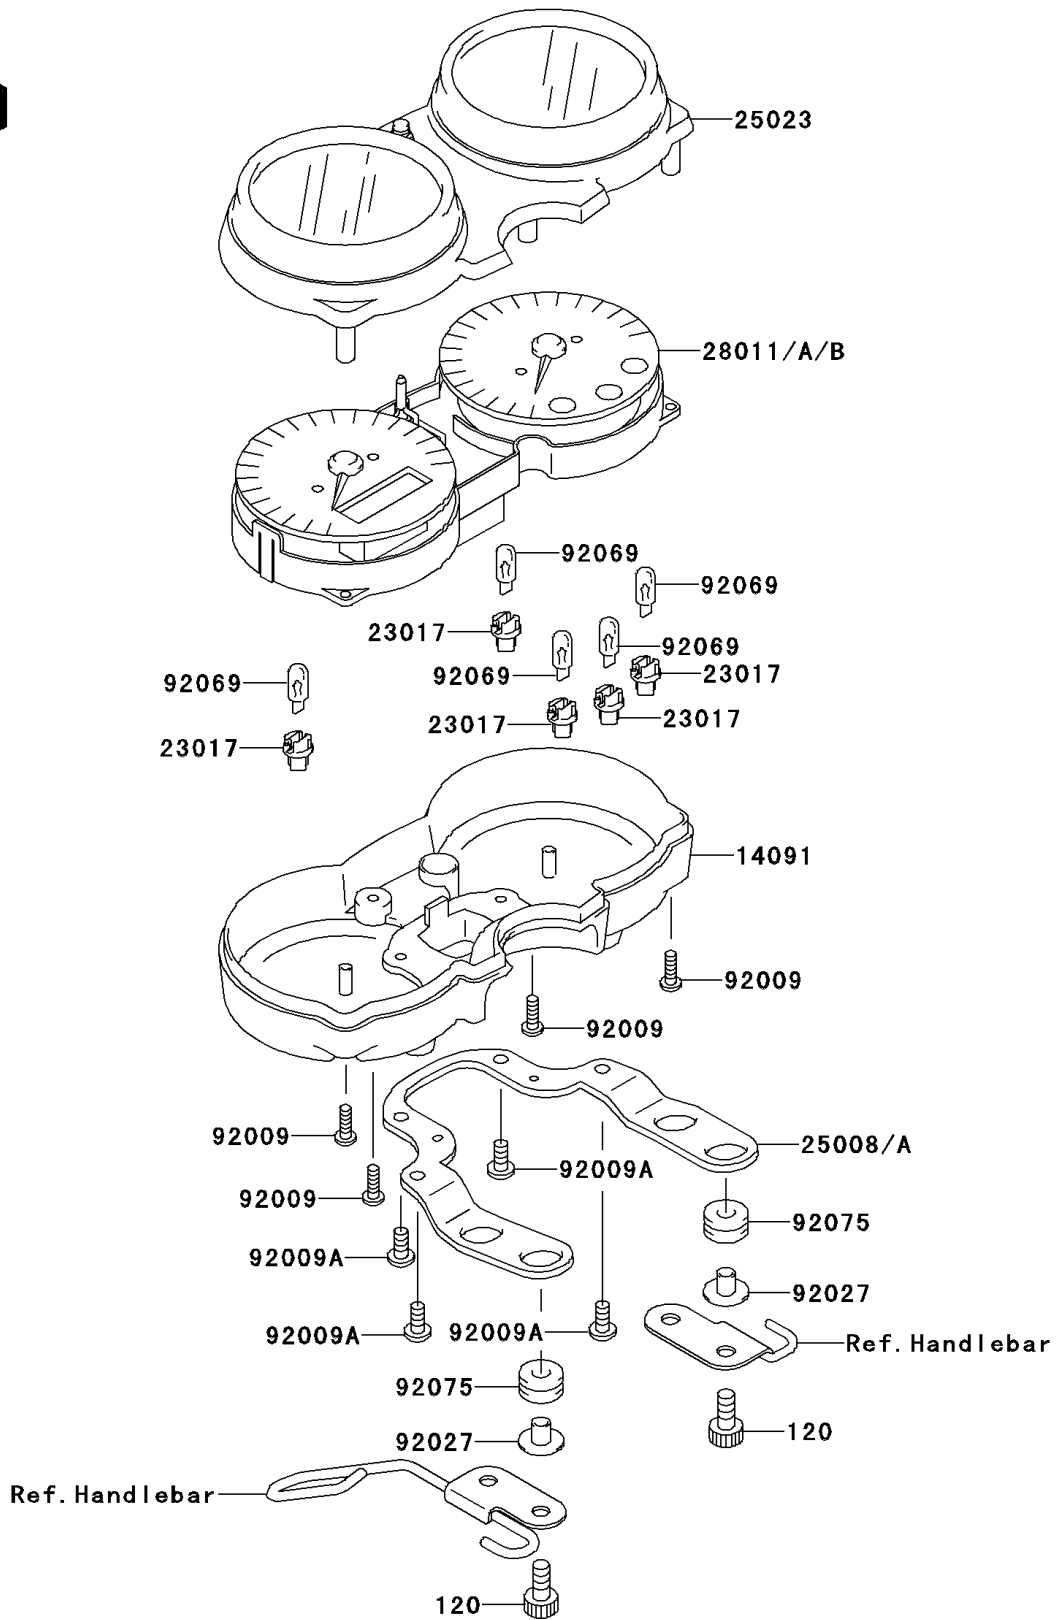

## 2001 W650 PARTS DIAGRAM

Meter(s)

F2530

## 2001 W650 PARTS LIST

Meter(s)

ITEM NAME	PART NUMBER	QUANTITY
BOLT-SOCKET,6X22,BLACK (Ref # 120)	120S0622	1
COVER,METER CASE,LWR (Ref # 14091)	14091-1085	1
SOCKET,WEDGE BASE,T-5 (Ref # 23017)	23017-1063	1
BRACKET-METER (Ref # 25008A)	25008-1229	1
COVER-METER CASE,UPP (Ref # 25023)	25023-1244	1
SCREW,4X16,BLACK (Ref # 92009)	92009-1158	1
SCREW,5X10 (Ref # 92009A)	92009-1904	1
COLLAR,L=13.1,BLACK (Ref # 92027)	92027-1450	1
BULB,12V 2W,T5 (Ref # 92069)	92069-1105	1
DAMPER (Ref # 92075)	92075-1690	1
METER,SPEED&TACHO,MPH (Ref # 28011)	28011-1186	1
METER,SPEED&TACHO,KPH (Ref # 28011A)	28011-1187	1