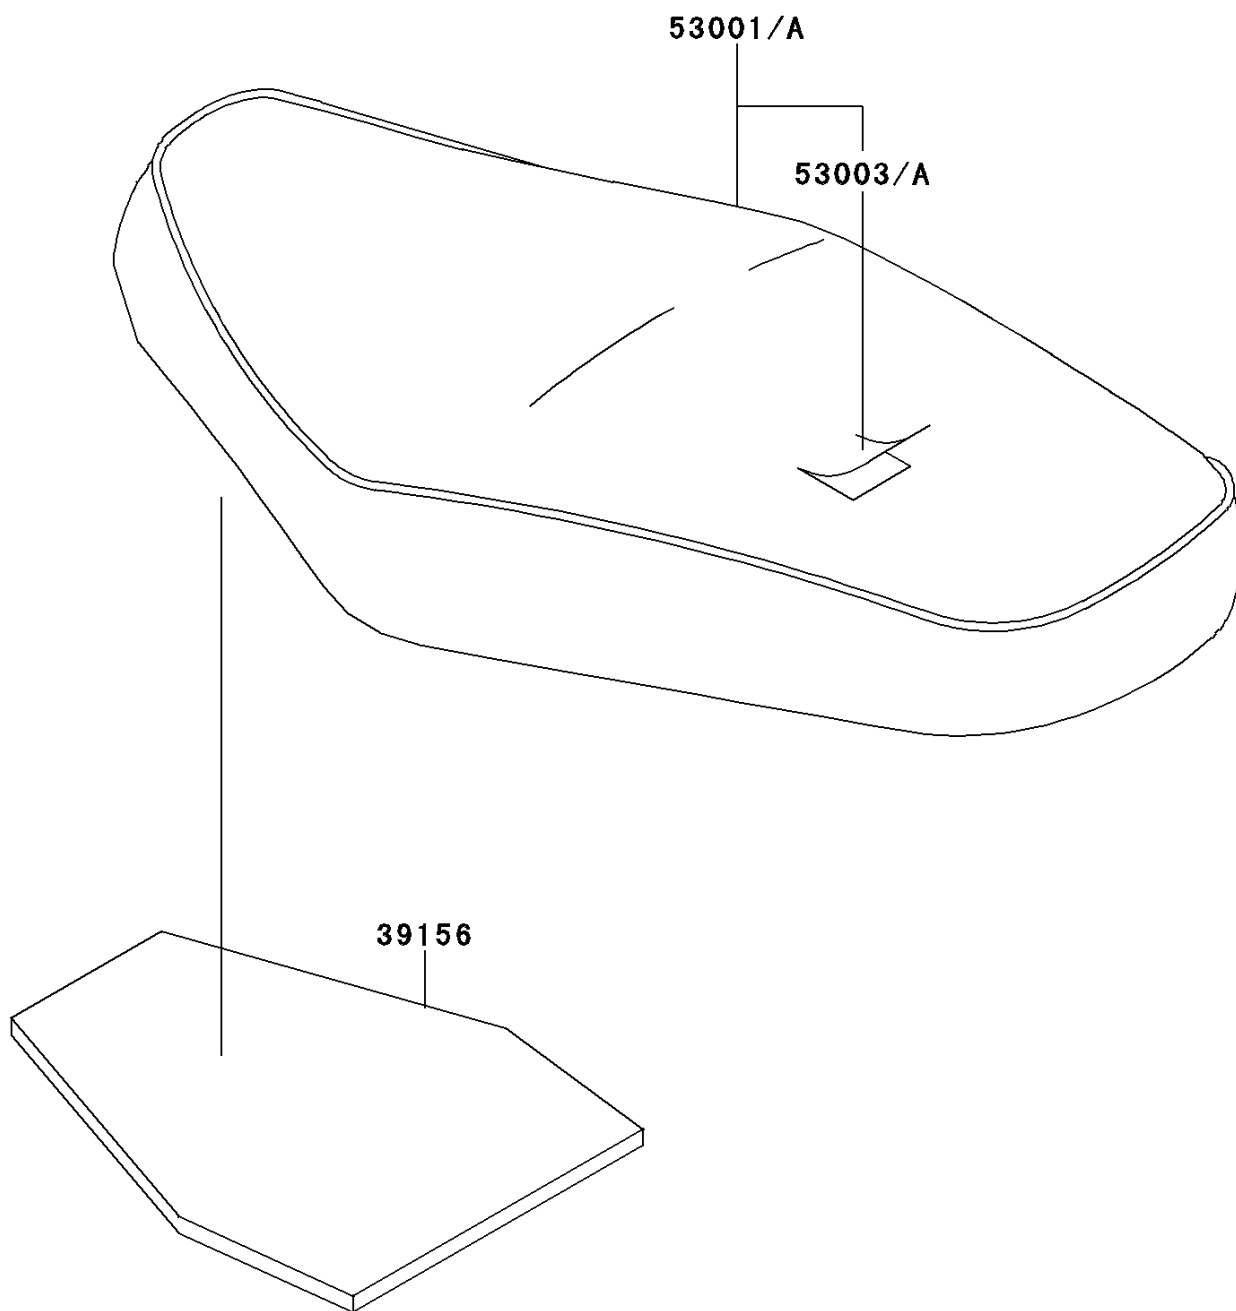

# 2002 W650 (Canada Only)

## PARTS DIAGRAM

Seat

F2510

## PARTS LIST

### Seat

ITEM NAME	PART NUMBER	QUANTITY
PAD,SEAT (Ref # 39156)	39156-1640	1
SEAT-ASSY,DUAL,BLACK (Ref # 53001A)	53001-1951-NQ	1
LEATHER,SEAT,BLACK (Ref # 53003A)	53003-1468-NQ	1