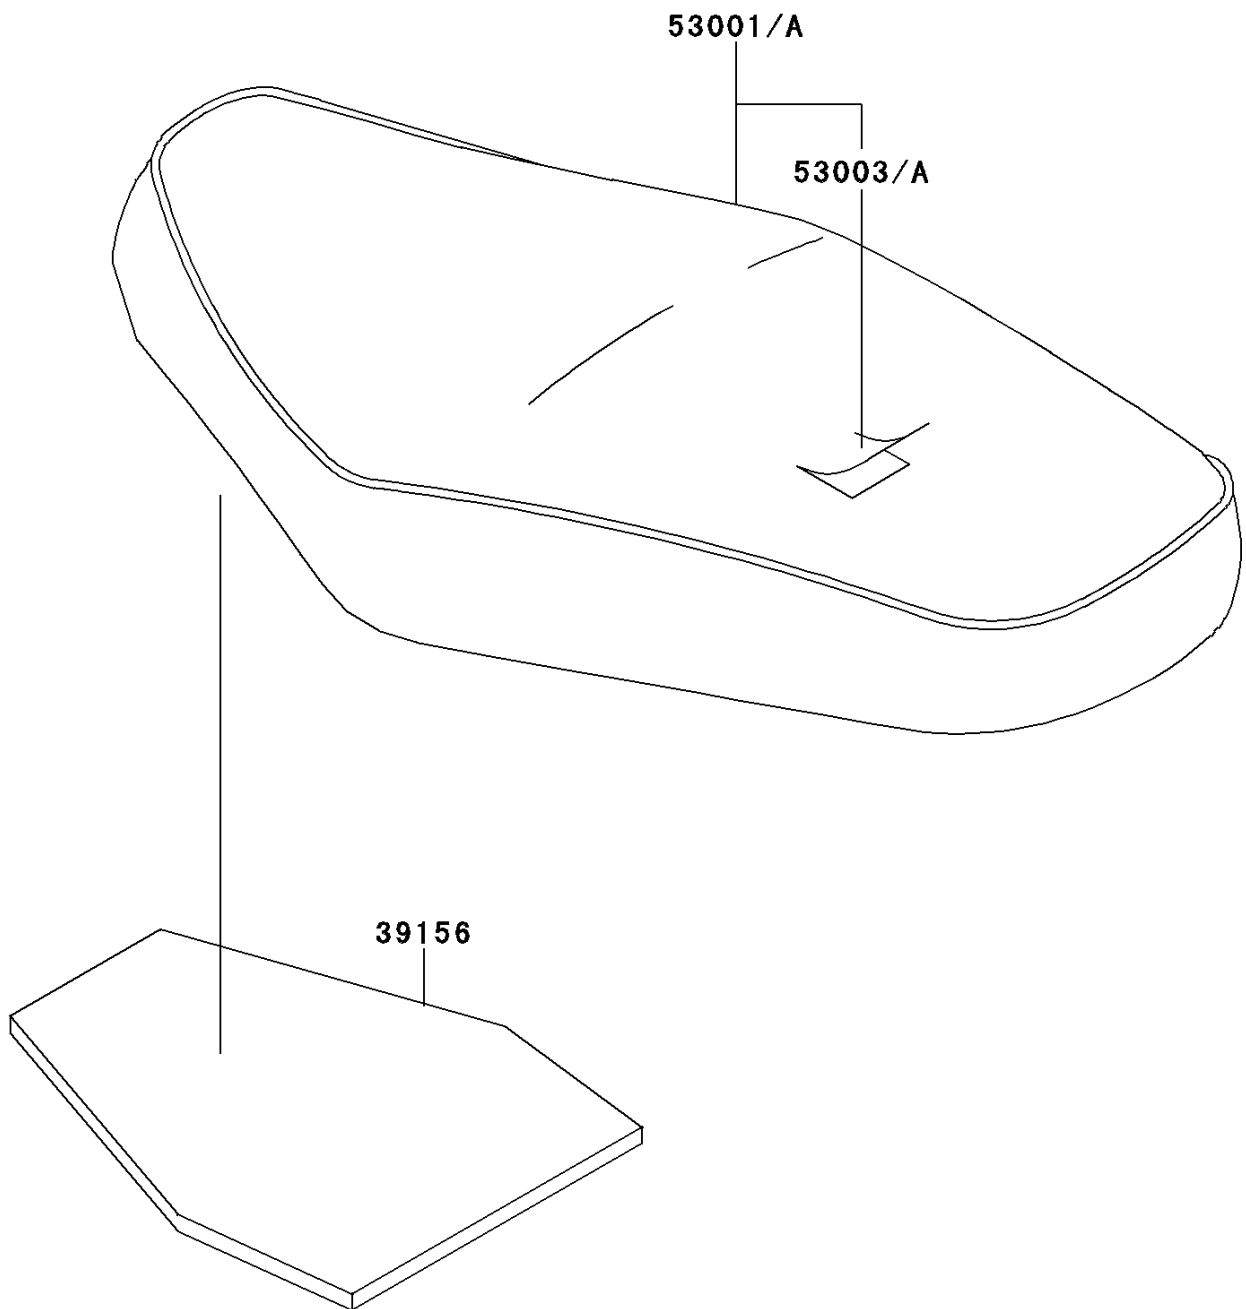

## 2001 W650 PARTS DIAGRAM

Seat

F2510

## 2001 W650 PARTS LIST

Seat

ITEM NAME	PART NUMBER	QUANTITY
PAD,SEAT (Ref # 39156)	39156-1640	1
SEAT-ASSY,DUAL,BLACK (Ref # 53001A)	53001-1951-NQ	1
LEATHER,SEAT,BLACK (Ref # 53003A)	53003-1468-NQ	1