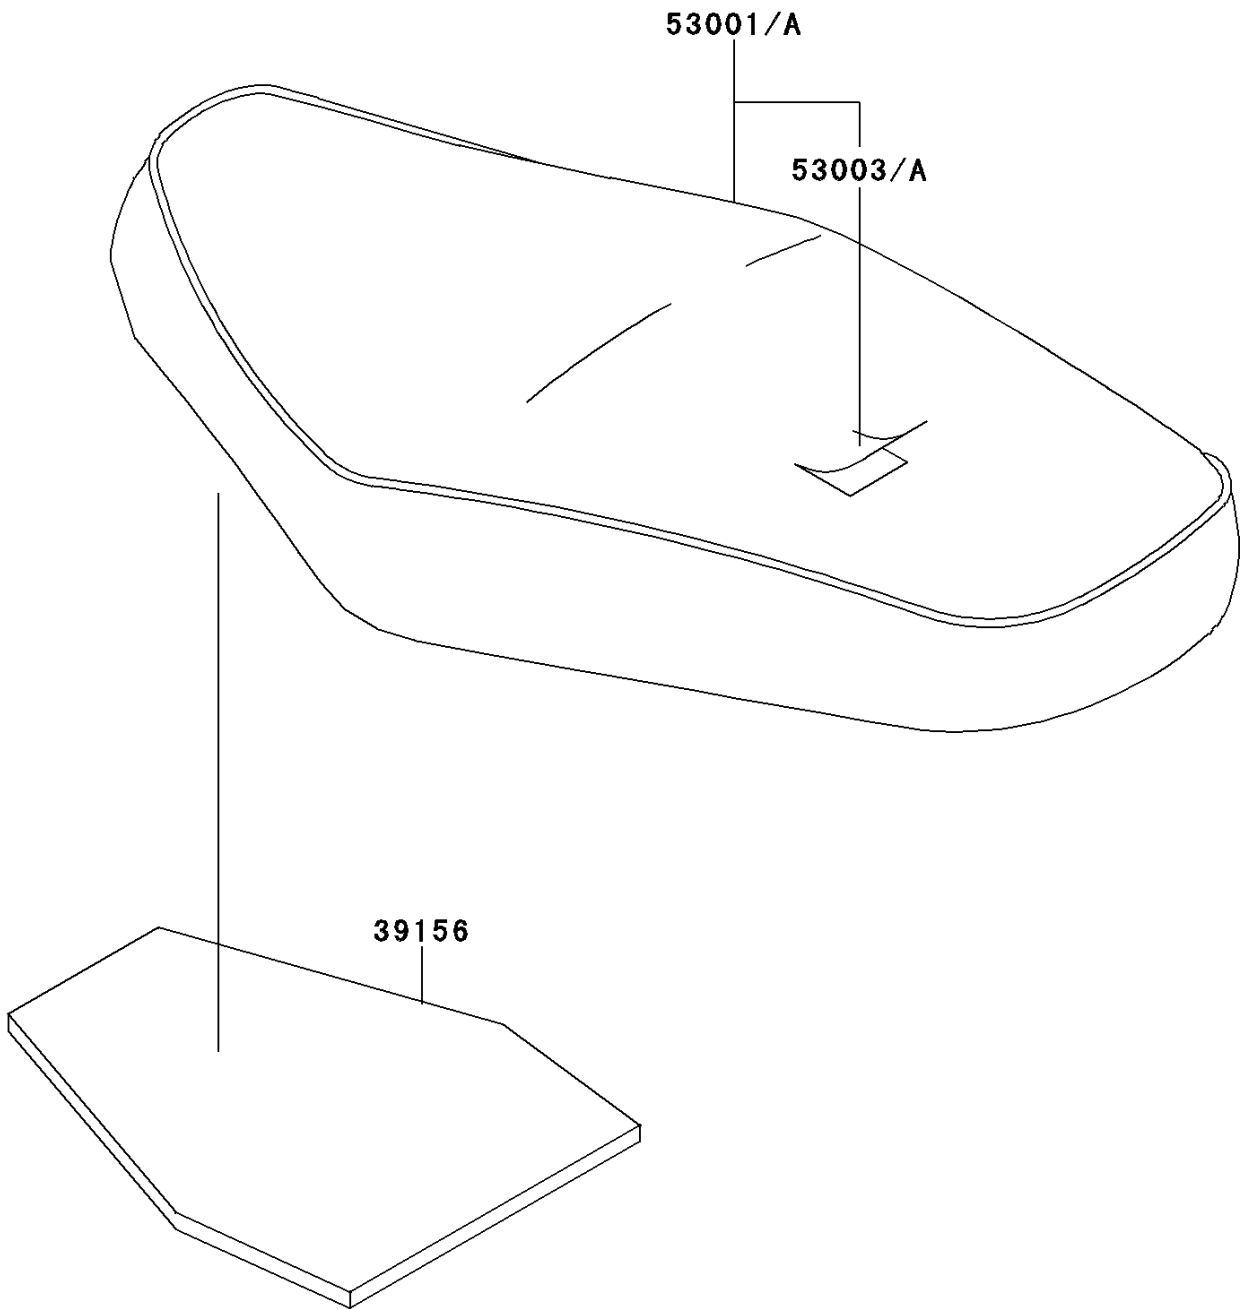

# 2000 W650 PARTS DIAGRAM

Seat

F2510

## 2000 W650 PARTS LIST

### Seat

ITEM NAME	PART NUMBER	QUANTITY
PAD,SEAT (Ref # 39156)	39156-1640	1
SEAT-ASSY,DUAL,BLACK (Ref # 53001)	53001-1902-NQ	1
LEATHER,SEAT,BLACK (Ref # 53003)	53003-1436-NQ	1