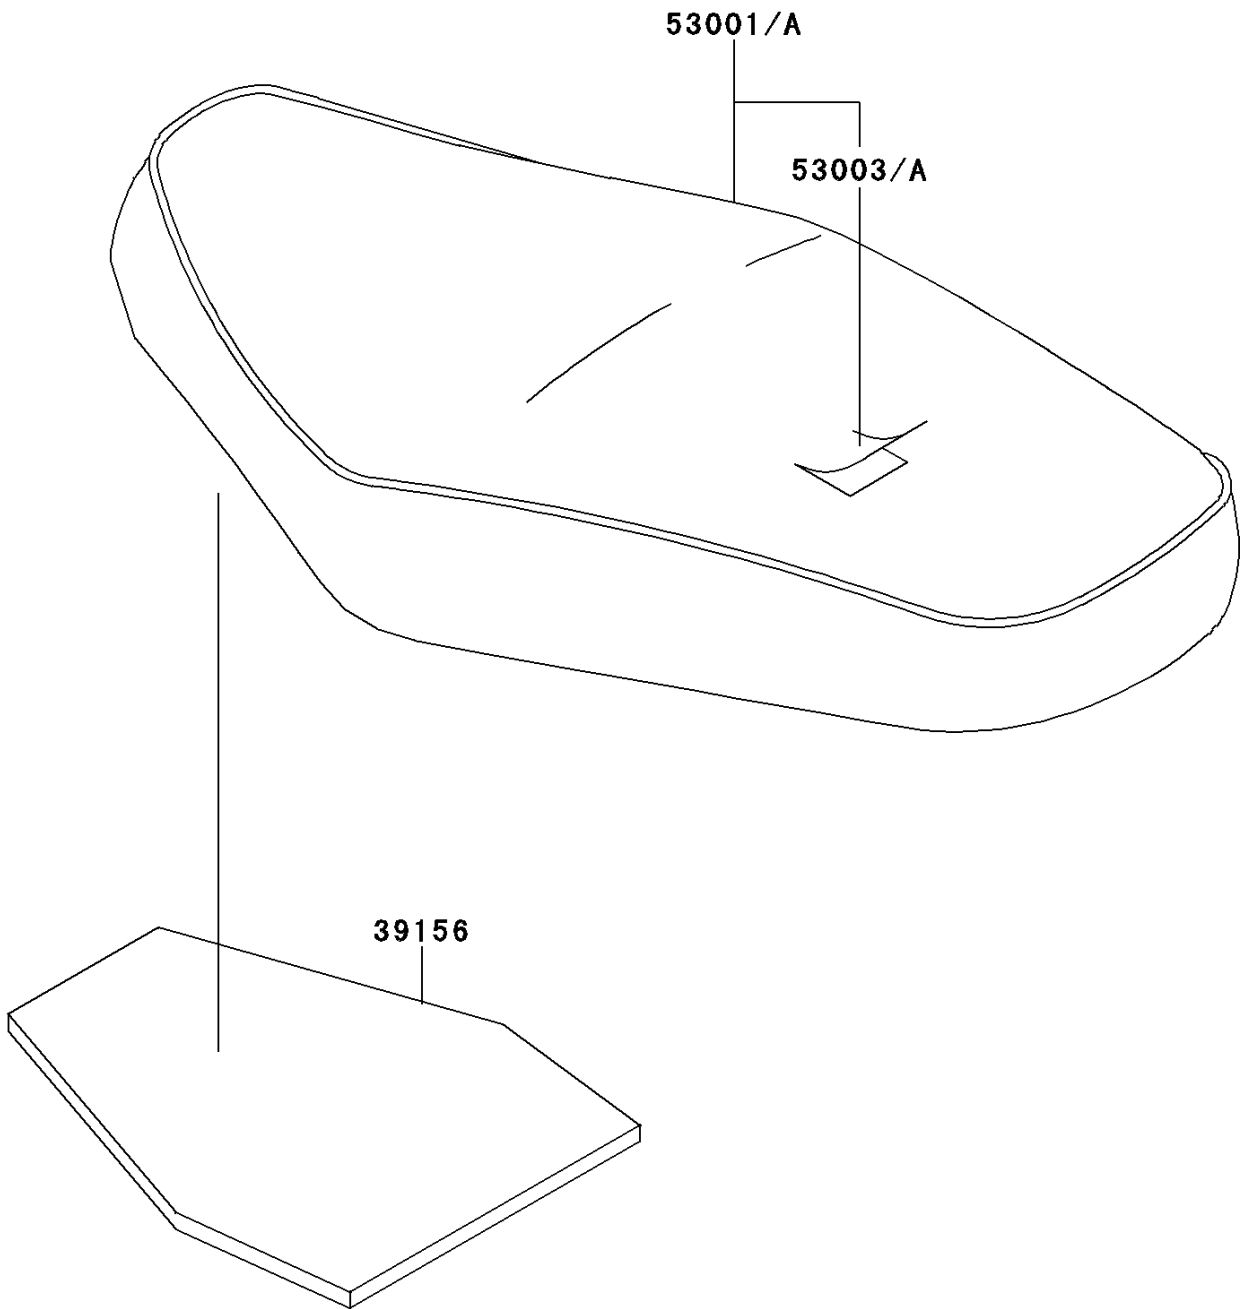

2000 W650 PARTS DIAGRAM

Seat

F2510

2000 W650 PARTS LIST

Seat

ITEM NAME	PART NUMBER	QUANTITY
PAD,SEAT (Ref # 39156)	39156-1640	1
SEAT-ASSY,DUAL,BLACK (Ref # 53001)	53001-1902-NQ	1
LEATHER,SEAT,BLACK (Ref # 53003)	53003-1436-NQ	1