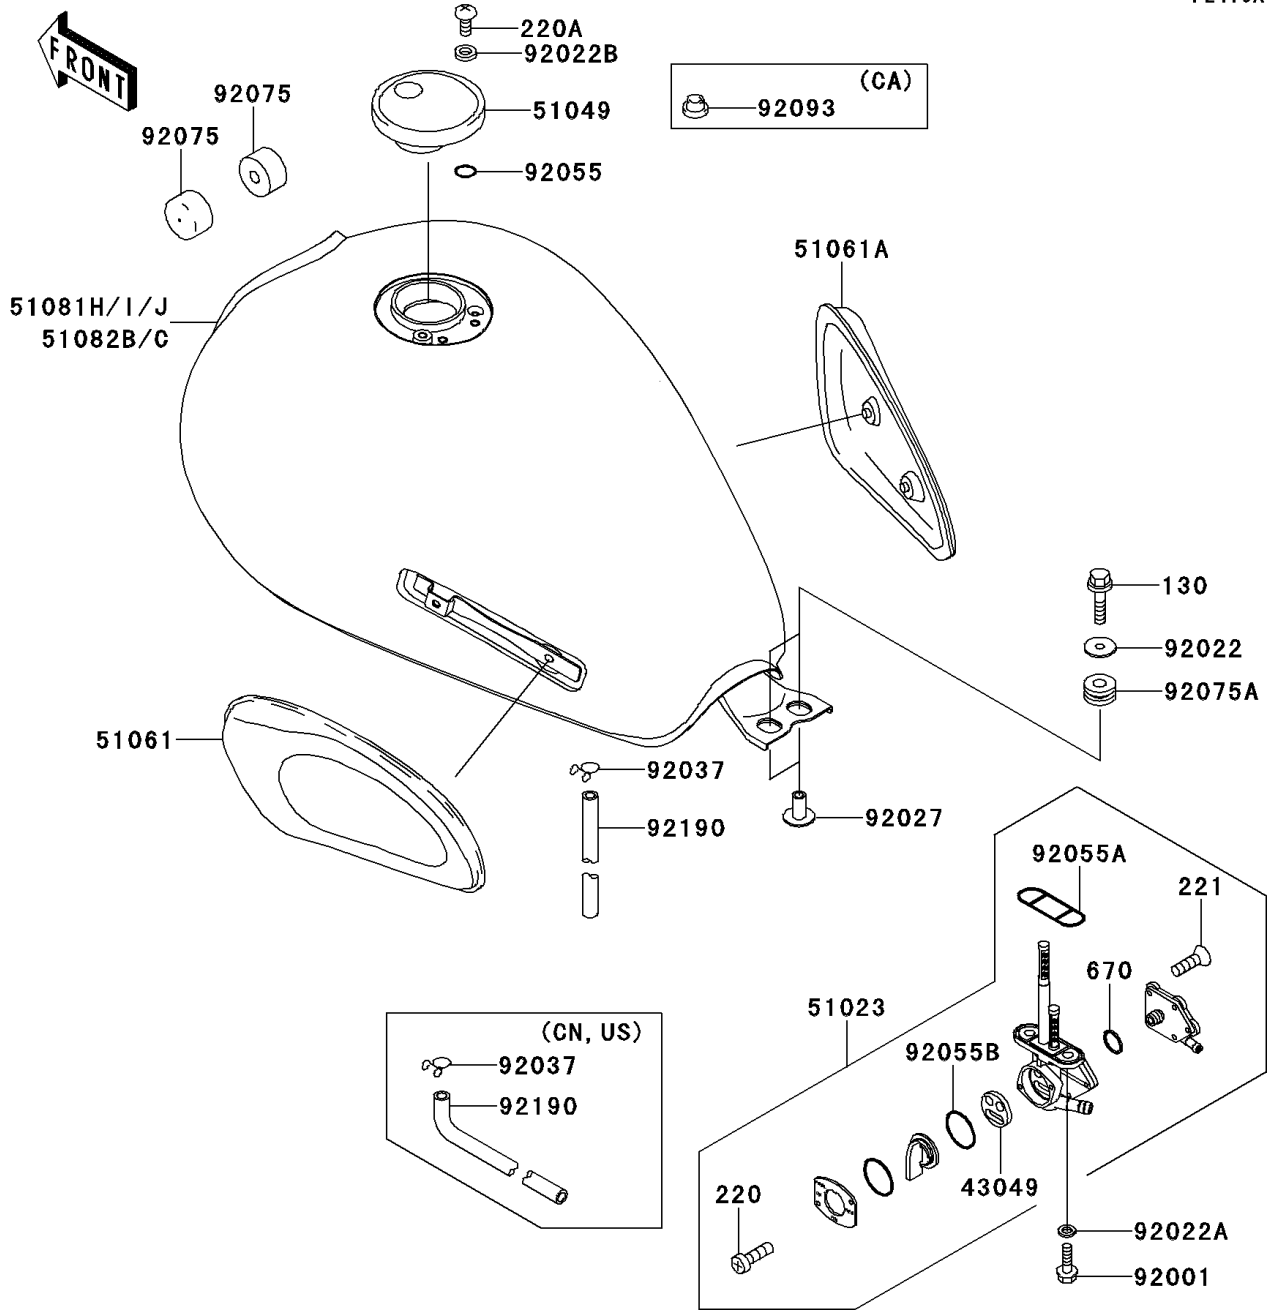

2002 W650 (Canada Only) PARTS DIAGRAM

Fuel Tank(EJ650-A3/A4)

F2410A

2002 W650 (Canada Only) PARTS LIST

Fuel Tank(EJ650-A3/A4)

ITEM NAME	PART NUMBER	QUANTITY
PACKING,TAP VALVE (Ref # 43049)	43049-1066	1
TAP-ASSY,FUEL (Ref # 51023)	51023-1251	1
CAP-TANK,FUEL (Ref # 51049)	51049-1132	1
PAD-KNEE,LH (Ref # 51061)	51061-1057	1
PAD-KNEE,RH (Ref # 51061A)	51061-1058	1
TANK-COMP-FUEL,SILVER/OLIVE (Ref # 51082B)	51082-5129-247	1
TANK-COMP-FUEL,BLUE/GOLD (Ref # 51082C)	51082-5130-248	1
BOLT,6X20 (Ref # 92001)	92001-1091	1
WASHER,6.5X24X2 (Ref # 92022)	92022-1690	1
WASHER,6.2X11X1.5 (Ref # 92022A)	92022-183	1
WASHER,5.1X10X1.0 (Ref # 92022B)	92022-1977	1
COLLAR,L=13.1 (Ref # 92027)	92027-251	1
CLAMP,TUBE (Ref # 92037)	92037-147	1
BOLT-FLANGED,6X25 (Ref # 130)	130H0625	1
SCREW-PAN-CROS (Ref # 220)	220B0308	1
SCREW-PAN-CROS (Ref # 220A)	220D0510	1
SCREW-CSK-CROS,4X14 (Ref # 221)	221B0414	1
O RING,4MM (Ref # 670)	670B1504	1
RING-O (Ref # 92055)	92055-1023	1
RING-O,FUEL TAP PACKING (Ref # 92055A)	92055-1112	1
RING-O,TAP LEVER (Ref # 92055B)	92055-1419	1
DAMPER,FUEL TANK (Ref # 92075)	92075-125	1
DAMPER (Ref # 92075A)	92075-1690	1
TUBE,DRAIN (Ref # 92190)	92190-1453	1