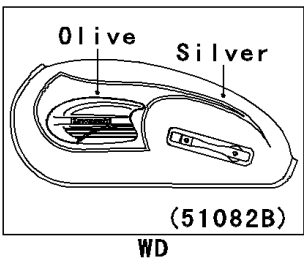

2002 W650 (Canada Only) PARTS DIAGRAM

Fuel Tank(EJ650-A3/A4)

F2410A

2002 W650 (Canada Only) PARTS LIST

Fuel Tank(EJ650-A3/A4)

ITEM NAME	PART NUMBER	QUANTITY
PACKING,TAP VALVE (Ref # 43049)	43049-1066	1
TAP-ASSY,FUEL (Ref # 51023)	51023-1251	1
CAP-TANK,FUEL (Ref # 51049)	51049-1132	1
PAD-KNEE,LH (Ref # 51061)	51061-1057	1
PAD-KNEE,RH (Ref # 51061A)	51061-1058	1
TANK-COMP-FUEL,SILVER/OLIVE (Ref # 51082B)	51082-5129-247	1
TANK-COMP-FUEL,BLUE/GOLD (Ref # 51082C)	51082-5130-248	1
BOLT,6X20 (Ref # 92001)	92001-1091	1
WASHER,6.5X24X2 (Ref # 92022)	92022-1690	1
WASHER,6.2X11X1.5 (Ref # 92022A)	92022-183	1
WASHER,5.1X10X1.0 (Ref # 92022B)	92022-1977	1
COLLAR,L=13.1 (Ref # 92027)	92027-251	1
CLAMP,TUBE (Ref # 92037)	92037-147	1
BOLT-FLANGED,6X25 (Ref # 130)	130H0625	1
SCREW-PAN-CROS (Ref # 220)	220B0308	1
SCREW-PAN-CROS (Ref # 220A)	220D0510	1
SCREW-CSK-CROS,4X14 (Ref # 221)	221B0414	1
O RING,4MM (Ref # 670)	670B1504	1
RING-O (Ref # 92055)	92055-1023	1
RING-O,FUEL TAP PACKING (Ref # 92055A)	92055-1112	1
RING-O,TAP LEVER (Ref # 92055B)	92055-1419	1
DAMPER,FUEL TANK (Ref # 92075)	92075-125	1
DAMPER (Ref # 92075A)	92075-1690	1
TUBE,DRAIN (Ref # 92190)	92190-1453	1