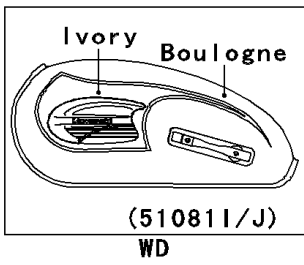

2002 W650 (Canada Only) PARTS DIAGRAM

Fuel Tank(EJ650-A3/A4)

F2410A

2002 W650 (Canada Only) PARTS LIST

Fuel Tank(EJ650-A3/A4)

ITEM NAME	PART NUMBER	QUANTITY
PACKING,TAP VALVE (Ref # 43049)	43049-1066	1
TAP-ASSY,FUEL (Ref # 51023)	51023-1251	1
CAP-TANK,FUEL (Ref # 51049)	51049-1132	1
PAD-KNEE,LH (Ref # 51061)	51061-1057	1
PAD-KNEE,RH (Ref # 51061A)	51061-1058	1
TANK-COMP-FUEL,SILVER/OLIVE (Ref # 51082B)	51082-5129-247	1
TANK-COMP-FUEL,BLUE/GOLD (Ref # 51082C)	51082-5130-248	1
BOLT,6X20 (Ref # 92001)	92001-1091	1
WASHER,6.5X24X2 (Ref # 92022)	92022-1690	1
WASHER,6.2X11X1.5 (Ref # 92022A)	92022-183	1
WASHER,5.1X10X1.0 (Ref # 92022B)	92022-1977	1
COLLAR,L=13.1 (Ref # 92027)	92027-251	1
CLAMP,TUBE (Ref # 92037)	92037-147	1
BOLT-FLANGED,6X25 (Ref # 130)	130H0625	1
SCREW-PAN-CROS (Ref # 220)	220B0308	1
SCREW-PAN-CROS (Ref # 220A)	220D0510	1
SCREW-CSK-CROS,4X14 (Ref # 221)	221B0414	1
O RING,4MM (Ref # 670)	670B1504	1
RING-O (Ref # 92055)	92055-1023	1
RING-O,FUEL TAP PACKING (Ref # 92055A)	92055-1112	1
RING-O,TAP LEVER (Ref # 92055B)	92055-1419	1
DAMPER,FUEL TANK (Ref # 92075)	92075-125	1
DAMPER (Ref # 92075A)	92075-1690	1
TUBE,DRAIN (Ref # 92190)	92190-1453	1