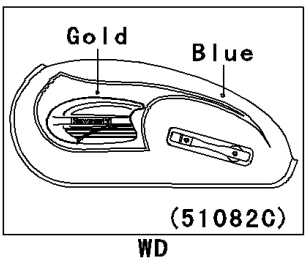

2002 W650 (Canada Only) PARTS DIAGRAM

Fuel Tank(EJ650-A3/A4)

F2410A

2002 W650 (Canada Only) PARTS LIST

Fuel Tank(EJ650-A3/A4)

ITEM NAME	PART NUMBER	QUANTITY
PACKING,TAP VALVE (Ref # 43049)	43049-1066	1
TAP-ASSY,FUEL (Ref # 51023)	51023-1251	1
CAP-TANK,FUEL (Ref # 51049)	51049-1132	1
PAD-KNEE,LH (Ref # 51061)	51061-1057	1
PAD-KNEE,RH (Ref # 51061A)	51061-1058	1
TANK-COMP-FUEL,SILVER/OLIVE (Ref # 51082B)	51082-5129-247	1
TANK-COMP-FUEL,BLUE/GOLD (Ref # 51082C)	51082-5130-248	1
BOLT,6X20 (Ref # 92001)	92001-1091	1
WASHER,6.5X24X2 (Ref # 92022)	92022-1690	1
WASHER,6.2X11X1.5 (Ref # 92022A)	92022-183	1
WASHER,5.1X10X1.0 (Ref # 92022B)	92022-1977	1
COLLAR,L=13.1 (Ref # 92027)	92027-251	1
CLAMP,TUBE (Ref # 92037)	92037-147	1
BOLT-FLANGED,6X25 (Ref # 130)	130H0625	1
SCREW-PAN-CROS (Ref # 220)	220B0308	1
SCREW-PAN-CROS (Ref # 220A)	220D0510	1
SCREW-CSK-CROS,4X14 (Ref # 221)	221B0414	1
O RING,4MM (Ref # 670)	670B1504	1
RING-O (Ref # 92055)	92055-1023	1
RING-O,FUEL TAP PACKING (Ref # 92055A)	92055-1112	1
RING-O,TAP LEVER (Ref # 92055B)	92055-1419	1
DAMPER,FUEL TANK (Ref # 92075)	92075-125	1
DAMPER (Ref # 92075A)	92075-1690	1
TUBE,DRAIN (Ref # 92190)	92190-1453	1