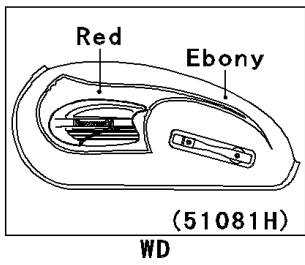

2002 W650 (Canada Only) PARTS DIAGRAM

Fuel Tank(EJ650-A3/A4)

F2410A

2002 W650 (Canada Only) PARTS LIST

Fuel Tank(EJ650-A3/A4)

ITEM NAME	PART NUMBER	QUANTITY
PACKING,TAP VALVE (Ref # 43049)	43049-1066	1
TAP-ASSY,FUEL (Ref # 51023)	51023-1251	1
CAP-TANK,FUEL (Ref # 51049)	51049-1132	1
PAD-KNEE,LH (Ref # 51061)	51061-1057	1
PAD-KNEE,RH (Ref # 51061A)	51061-1058	1
TANK-COMP-FUEL,SILVER/OLIVE (Ref # 51082B)	51082-5129-247	1
TANK-COMP-FUEL,BLUE/GOLD (Ref # 51082C)	51082-5130-248	1
BOLT,6X20 (Ref # 92001)	92001-1091	1
WASHER,6.5X24X2 (Ref # 92022)	92022-1690	1
WASHER,6.2X11X1.5 (Ref # 92022A)	92022-183	1
WASHER,5.1X10X1.0 (Ref # 92022B)	92022-1977	1
COLLAR,L=13.1 (Ref # 92027)	92027-251	1
CLAMP,TUBE (Ref # 92037)	92037-147	1
BOLT-FLANGED,6X25 (Ref # 130)	130H0625	1
SCREW-PAN-CROS (Ref # 220)	220B0308	1
SCREW-PAN-CROS (Ref # 220A)	220D0510	1
SCREW-CSK-CROS,4X14 (Ref # 221)	221B0414	1
O RING,4MM (Ref # 670)	670B1504	1
RING-O (Ref # 92055)	92055-1023	1
RING-O,FUEL TAP PACKING (Ref # 92055A)	92055-1112	1
RING-O,TAP LEVER (Ref # 92055B)	92055-1419	1
DAMPER,FUEL TANK (Ref # 92075)	92075-125	1
DAMPER (Ref # 92075A)	92075-1690	1
TUBE,DRAIN (Ref # 92190)	92190-1453	1