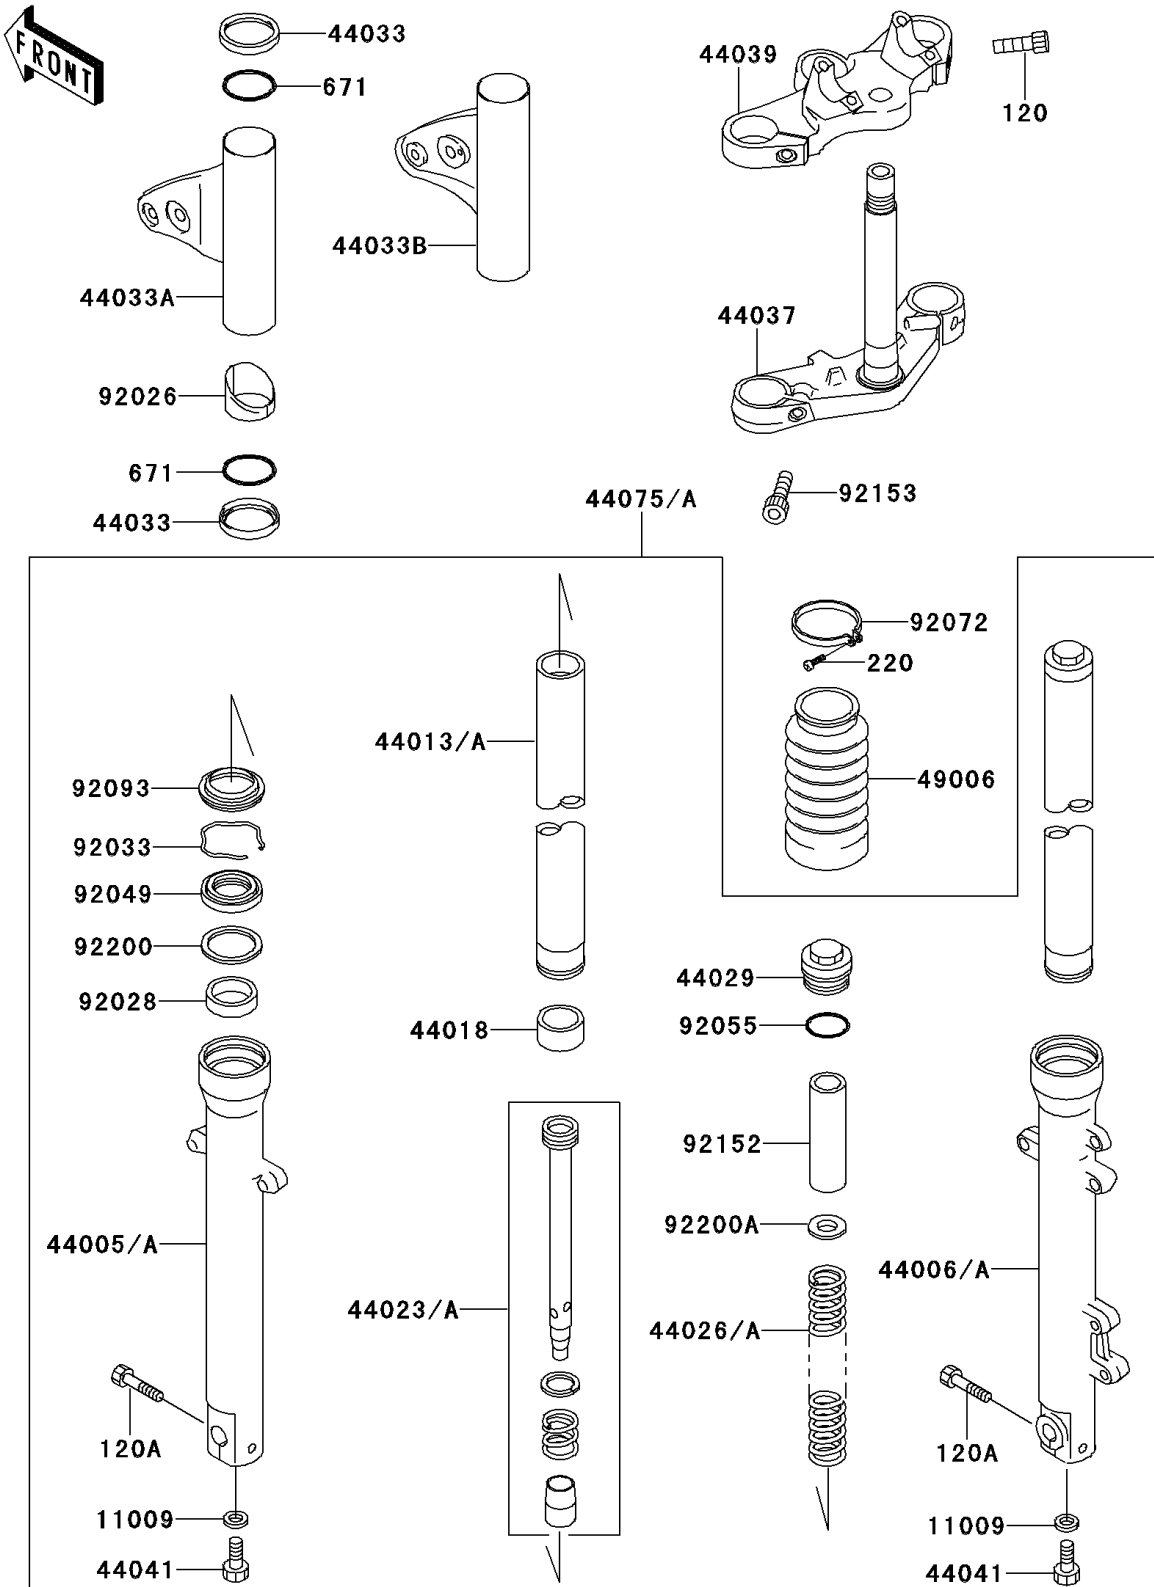

2002 W650 (Canada Only)

PARTS DIAGRAM

Front Fork

F2340

2002 W650 (Canada Only)

PARTS LIST

Front Fork

ITEM NAME	PART NUMBER	QUANTITY
BOLT-SOCKET,8X25,BLACK (Ref # 120)	120S0825	2
BOLT-SOCKET,8X35,BLACK (Ref # 120A)	120S0835	2
SCREW-PAN-CROS (Ref # 220)	220C0416	2
O RING,40MM (Ref # 671)	671B2540	4
GASKET,PIPE-COMP-SUSP (Ref # 11009)	11009-1325	2
PIPE-LEFT FORK OUTER (Ref # 44005A)	44005-1417	1
PIPE-RIGHT FORK OUTER (Ref # 44006A)	44006-1417	1
PIPE-FORK INNER (Ref # 44013A)	44013-1488	2
PISTON-FORK,INNER PIPE (Ref # 44018)	44018-1064	2
CYLINDER-SET-FORK (Ref # 44023A)	44023-1152	2
SPRING-FRONT FORK (Ref # 44026A)	44026-1730	2
SEAT-FORK SPRING (Ref # 44029)	44029-1140	2
COVER-FORK (Ref # 44033)	44033-1197	4
COVER-FORK,LH (Ref # 44033A)	44033-1250	1
COVER-FORK,RH (Ref # 44033B)	44033-1251	1
HOLDER-FORK UNDER (Ref # 44037)	44037-1389	1
HOLDER-FORK UPPER (Ref # 44039)	44039-1291	1
BOLT,SOCKET,FORK CYLINDER (Ref # 44041)	44041-040	2
DAMPER-SET-FORK (Ref # 44075A)	44075-1139	1
BOOT,FORK (Ref # 49006)	49006-1335	2
SPACER,FORK COVER (Ref # 92026)	92026-1432	2
BUSHING (Ref # 92028)	92028-1940	2
RING-SNAP (Ref # 92033)	92033-1036	2
SEAL-OIL,FORK OUTER TUBE (Ref # 92049)	92049-1515	2
RING-O,FORK TOP CAP (Ref # 92055)	92055-1050	2
BAND,BOOT (Ref # 92072)	92072-1046	2
SEAL,FORK OUTER TUBE (Ref # 92093)	92093-1510	2
COLLAR,FORK,L=115 (Ref # 92152)	92152-1173	2
BOLT,SOCKET,10X25 (Ref # 92153)	92153-0301	2

2002 W650 (Canada Only)

PARTS LIST

Front Fork

ITEM NAME	PART NUMBER	QUANTITY
WASHER (Ref # 92200)	92200-1029	2
WASHER (Ref # 92200A)	92200-1187	2