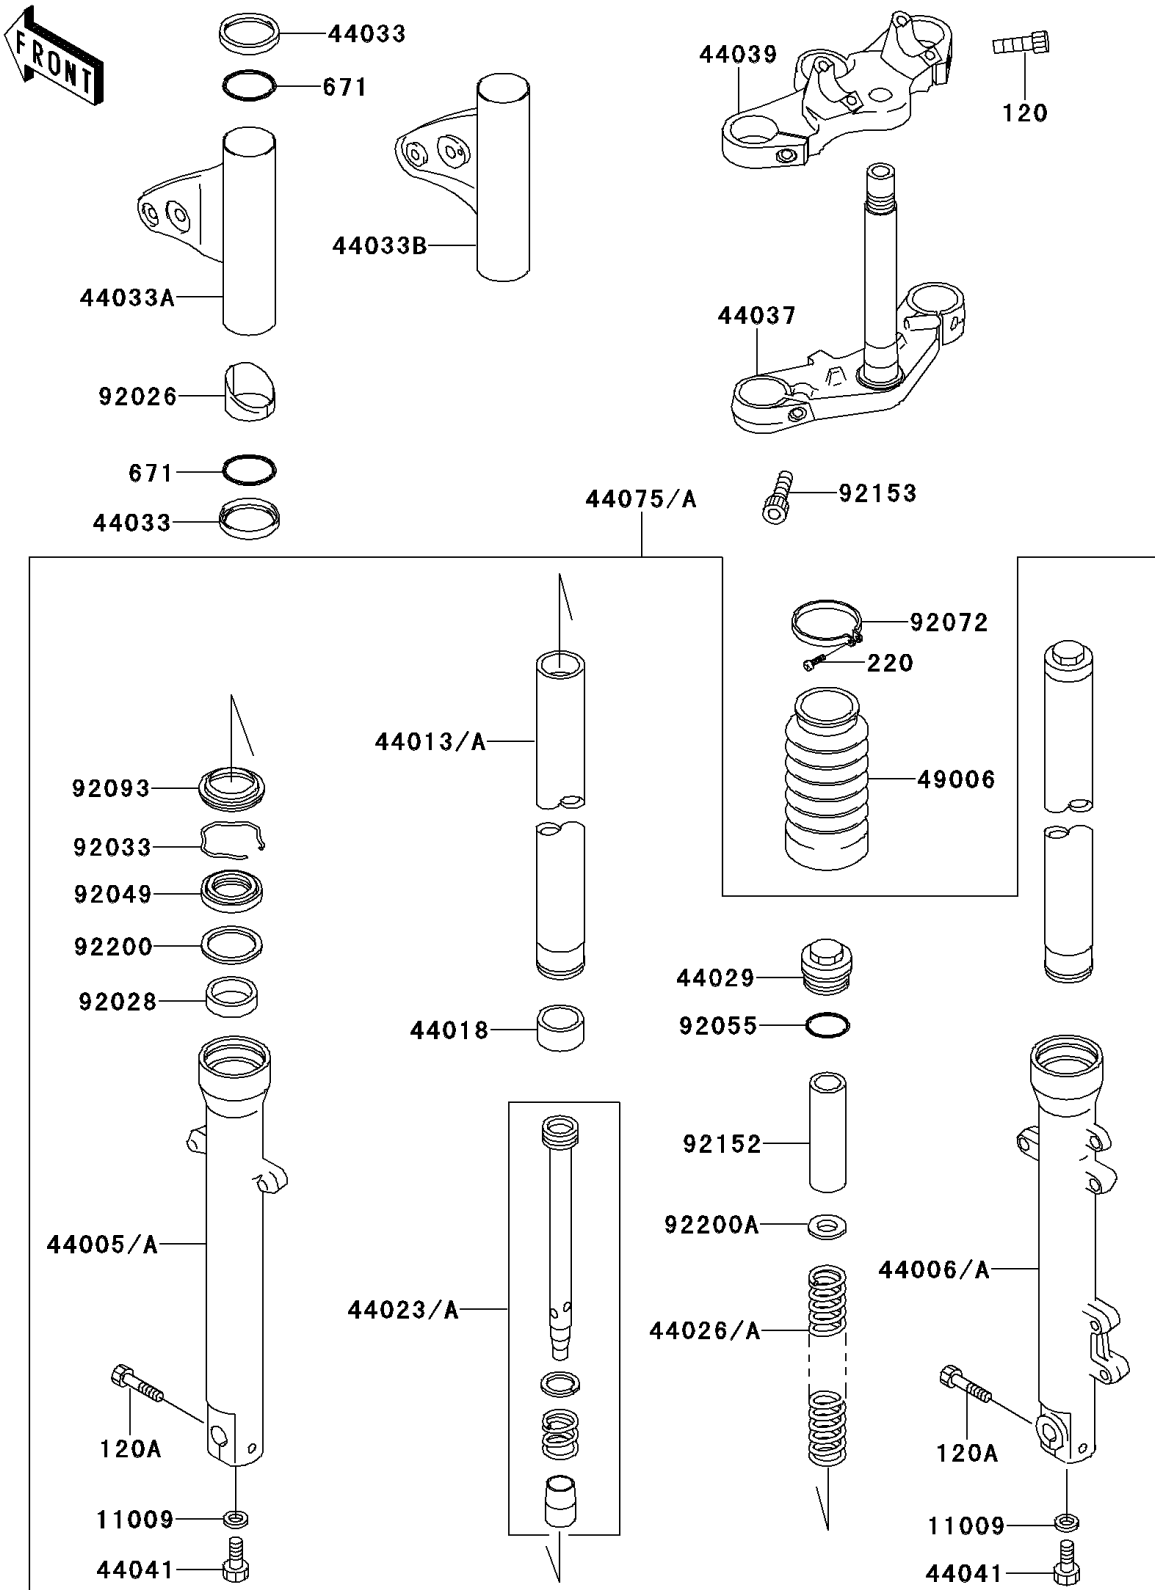

2001 W650 PARTS DIAGRAM

Front Fork

F2340

2001 W650 PARTS LIST

Front Fork

ITEM NAME	PART NUMBER	QUANTITY
BOLT-SOCKET,8X25,BLACK (Ref # 120)	120S0825	1
BOLT-SOCKET,8X35,BLACK (Ref # 120A)	120S0835	1
SCREW-PAN-CROS (Ref # 220)	220C0416	1
O RING,40MM (Ref # 671)	671B2540	1
GASKET,PIPE-COMP-SUSP (Ref # 11009)	11009-1325	1
PIPE-LEFT FORK OUTER (Ref # 44005A)	44005-1417	1
PIPE-RIGHT FORK OUTER (Ref # 44006A)	44006-1417	1
PIPE-FORK INNER (Ref # 44013A)	44013-1488	1
PISTON-FORK,INNER PIPE (Ref # 44018)	44018-1064	1
CYLINDER-SET-FORK (Ref # 44023A)	44023-1152	1
SPRING-FRONT FORK (Ref # 44026A)	44026-1730	1
SEAT-FORK SPRING (Ref # 44029)	44029-1140	1
COVER-FORK (Ref # 44033)	44033-1197	1
COVER-FORK,LH (Ref # 44033A)	44033-1250	1
COVER-FORK,RH (Ref # 44033B)	44033-1251	1
HOLDER-FORK UNDER (Ref # 44037)	44037-1389	1
HOLDER-FORK UPPER (Ref # 44039)	44039-1291	1
BOLT,SOCKET,FORK CYLINDER (Ref # 44041)	44041-040	1
DAMPER-SET-FORK (Ref # 44075A)	44075-1139	1
BOOT,FORK (Ref # 49006)	49006-1335	1
SPACER,FORK COVER (Ref # 92026)	92026-1432	1
BUSHING (Ref # 92028)	92028-1940	1
RING-SNAP (Ref # 92033)	92033-1036	1
SEAL-OIL,FORK OUTER TUBE (Ref # 92049)	92049-1515	1
RING-O,FORK TOP CAP (Ref # 92055)	92055-1050	1
BAND,BOOT (Ref # 92072)	92072-1046	1
SEAL,FORK OUTER TUBE (Ref # 92093)	92093-1510	1
COLLAR,FORK,L=115 (Ref # 92152)	92152-1173	1
BOLT,SOCKET,10X25 (Ref # 92153)	92153-0301	1

2001 W650 PARTS LIST

Front Fork

ITEM NAME	PART NUMBER	QUANTITY
WASHER (Ref # 92200)	92200-1029	1
WASHER (Ref # 92200A)	92200-1187	1