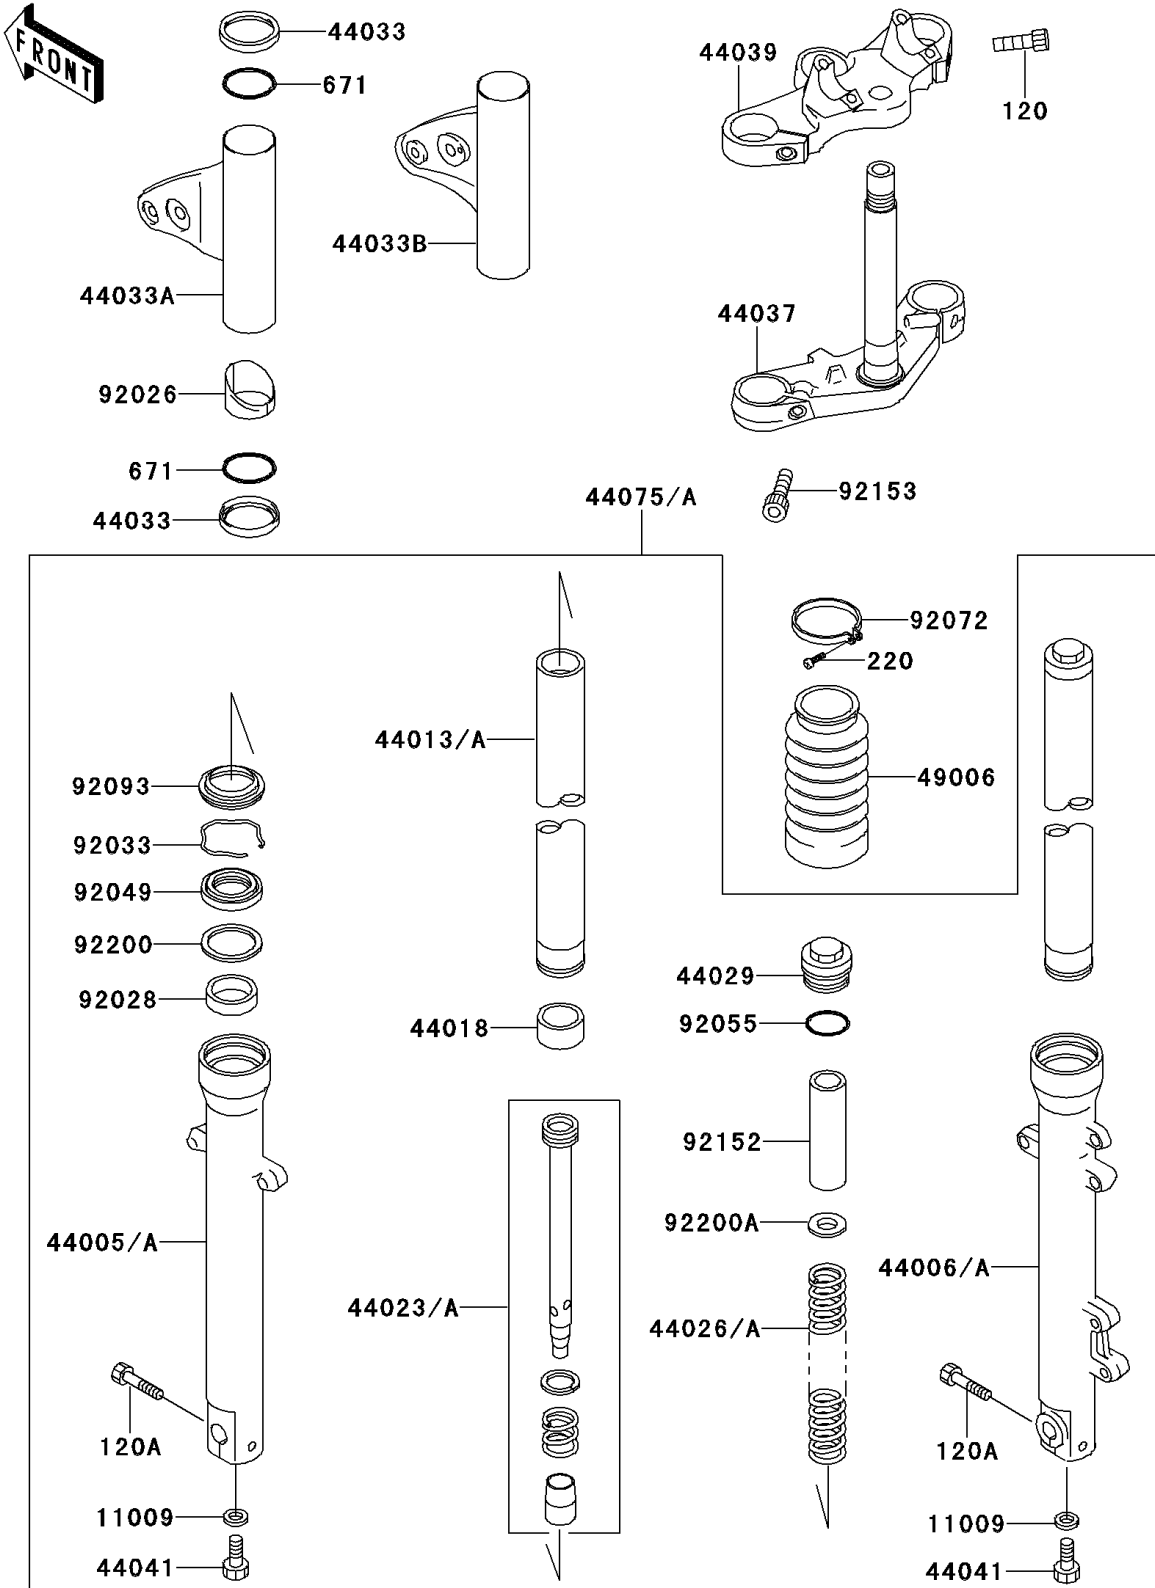

2000 W650 PARTS DIAGRAM

Front Fork

F2340

2000 W650 PARTS LIST

Front Fork

ITEM NAME	PART NUMBER	QUANTITY
BOLT-SOCKET,8X25,BLACK (Ref # 120)	120S0825	2
BOLT-SOCKET,8X35,BLACK (Ref # 120A)	120S0835	2
SCREW-PAN-CROS (Ref # 220)	220C0416	2
O RING,40MM (Ref # 671)	671B2540	4
GASKET,PIPE-COMP-SUSP (Ref # 11009)	11009-1325	2
PIPE-LEFT FORK OUTER (Ref # 44005)	44005-1402	1
PIPE-RIGHT FORK OUTER (Ref # 44006)	44006-1400	1
PIPE-FORK INNER (Ref # 44013)	44013-1466	2
PISTON-FORK,INNER PIPE (Ref # 44018)	44018-1064	2
CYLINDER-SET-FORK (Ref # 44023)	44023-1139	2
SPRING-FRONT FORK (Ref # 44026)	44026-1697	2
SEAT-FORK SPRING (Ref # 44029)	44029-1140	2
COVER-FORK (Ref # 44033)	44033-1197	4
COVER-FORK,LH (Ref # 44033A)	44033-1250	1
COVER-FORK,RH (Ref # 44033B)	44033-1251	1
HOLDER-FORK UNDER (Ref # 44037)	44037-1389	1
HOLDER-FORK UPPER (Ref # 44039)	44039-1291	1
BOLT,SOCKET,FORK CYLINDER (Ref # 44041)	44041-040	2
DAMPER-SET-FORK (Ref # 44075)	44075-1091	1
BOOT,FORK (Ref # 49006)	49006-1335	2
SPACER,FORK COVER (Ref # 92026)	92026-1432	2
BUSHING (Ref # 92028)	92028-1940	2
RING-SNAP (Ref # 92033)	92033-1036	2
SEAL-OIL,FORK OUTER TUBE (Ref # 92049)	92049-1515	2
RING-O,FORK TOP CAP (Ref # 92055)	92055-1050	2
BAND,BOOT (Ref # 92072)	92072-1046	2
SEAL,FORK OUTER TUBE (Ref # 92093)	92093-1510	2
COLLAR,FORK,L=115 (Ref # 92152)	92152-1173	2
BOLT,SOCKET,10X25 (Ref # 92153)	92153-0301	2

2000 W650 PARTS LIST

Front Fork

ITEM NAME	PART NUMBER	QUANTITY
WASHER (Ref # 92200)	92200-1029	2
WASHER (Ref # 92200A)	92200-1187	2