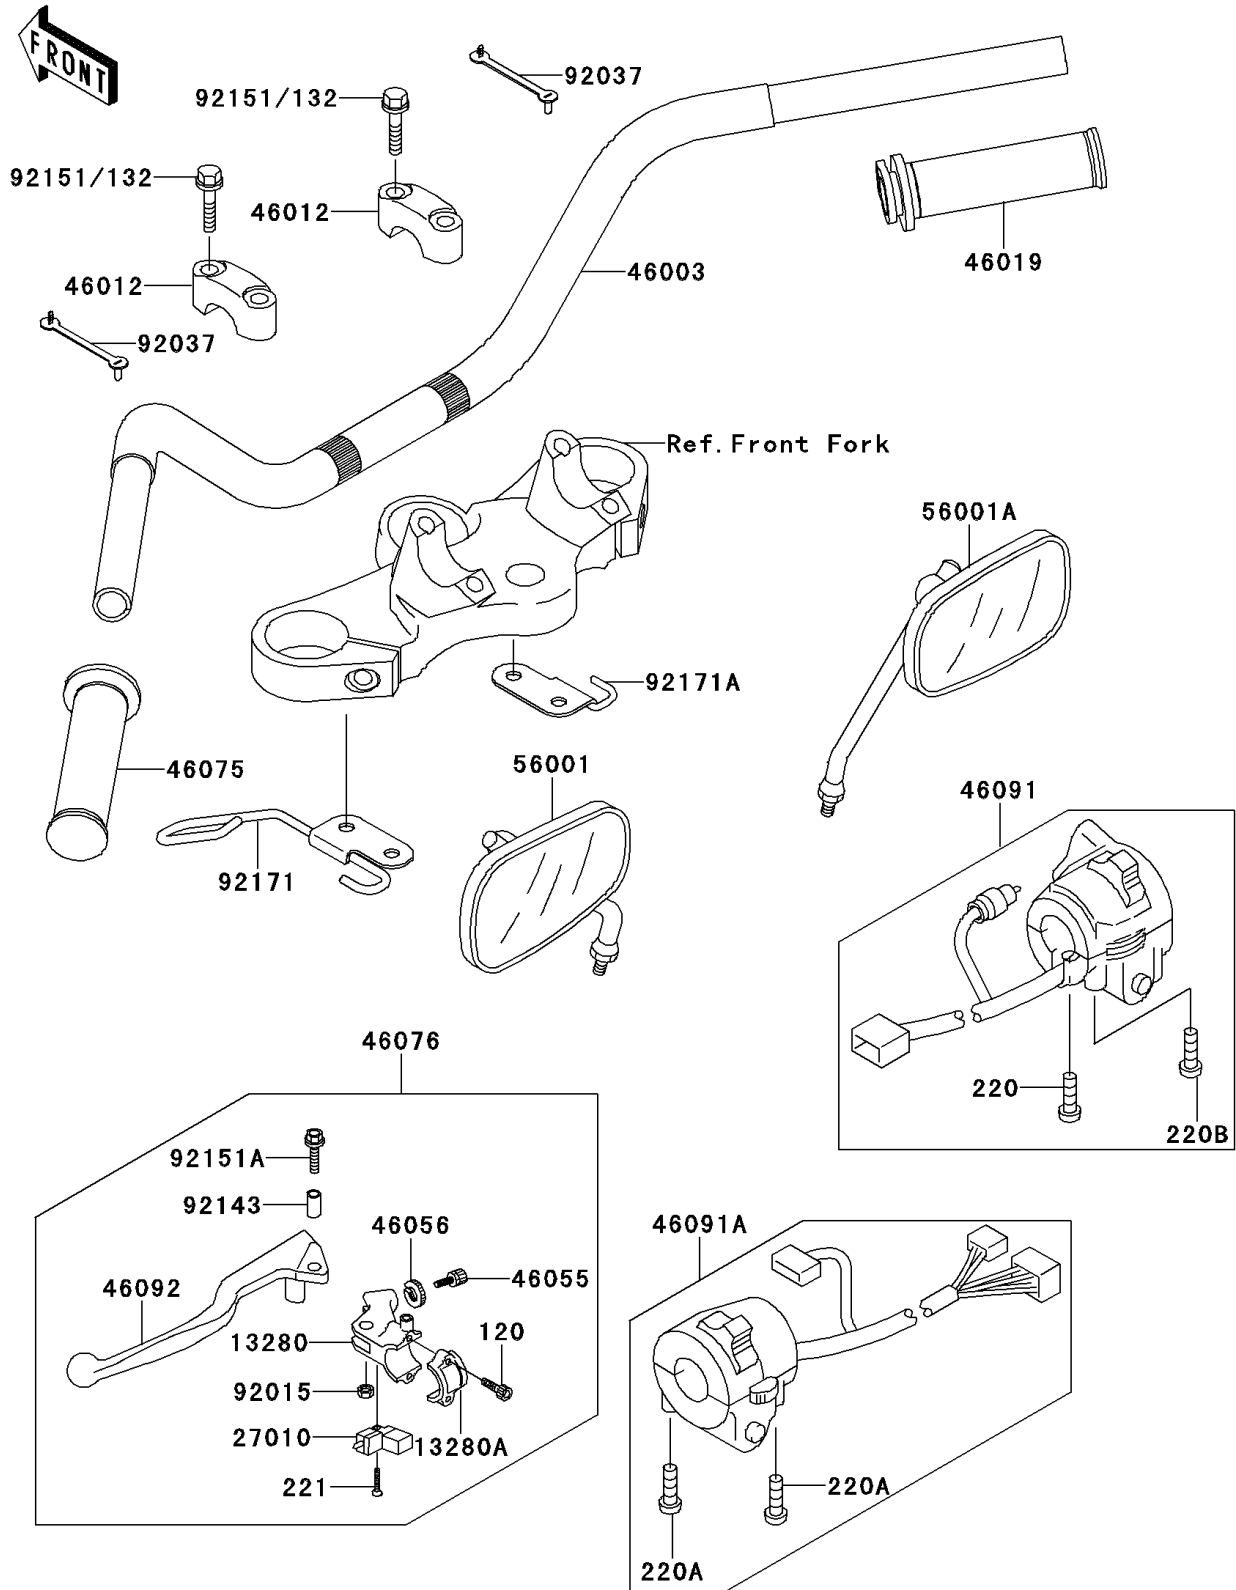

2002 W650 (Canada Only) PARTS DIAGRAM

Handlebar

F2310

2002 W650 (Canada Only) PARTS LIST

Handlebar

ITEM NAME	PART NUMBER	QUANTITY
BOLT-SOCKET,6X25,BLACK (Ref # 120)	120S0625	1
SCREW-PAN-CROS (Ref # 220)	220C0520	1
SCREW-PAN-CROS (Ref # 220A)	220C0535	1
SCREW-PAN-CROS (Ref # 220B)	220C0540	1
SCREW-CSK-CROS,3X20 (Ref # 221)	221B0320	1
HOLDER,CLUTCH LEVER (Ref # 13280)	13280-1137	1
HOLDER,CLUTCH LEVER (Ref # 13280A)	13280-1138	1
SWITCH,CLUTCH (Ref # 27010)	27010-1268	1
HANDLE (Ref # 46003)	46003-1545	1
HOLDER-HANDLE,UPP (Ref # 46012)	46012-1294	1
GRIP-ASSY,THROTTLE (Ref # 46019)	46019-1110	1
SCREW,CABLE ADJUST,8MM (Ref # 46055)	46055-003	1
NUT,CABLE ADJUST LOCK,8MM (Ref # 46056)	46056-005	1
GRIP,LH (Ref # 46075)	46075-1175	1
LEVER-ASSY-GRIP,CLUTCH (Ref # 46076)	46076-1223	1
HOUSING-ASSY-CONTROL,RH (Ref # 46091)	46091-1778	1
HOUSING-ASSY-CONTROL,LH (Ref # 46091A)	46091-1779	1
LEVER-GRIP,CLUTCH (Ref # 46092)	46092-1209	1
MIRROR-ASSY,LH (Ref # 56001)	56001-1451	1
MIRROR-ASSY,RH (Ref # 56001A)	56001-1452	1
NUT,LOCK,6MM,BLACK (Ref # 92015)	92015-1191	1
CLAMP,SPEED,L=58 (Ref # 92037)	92037-1163	1
COLLAR (Ref # 92143)	92143-1351	1
BOLT,FLANGED,8X35 (Ref # 92151)	92151-1402	1
BOLT (Ref # 92151A)	92151-1523	1
CLAMP,HANDLE SWITCH HARNESS,LH (Ref # 92171)	92171-1146	1
CLAMP,HANDLE SWITCH HARNESS,RH (Ref # 92171A)	92171-1148	1