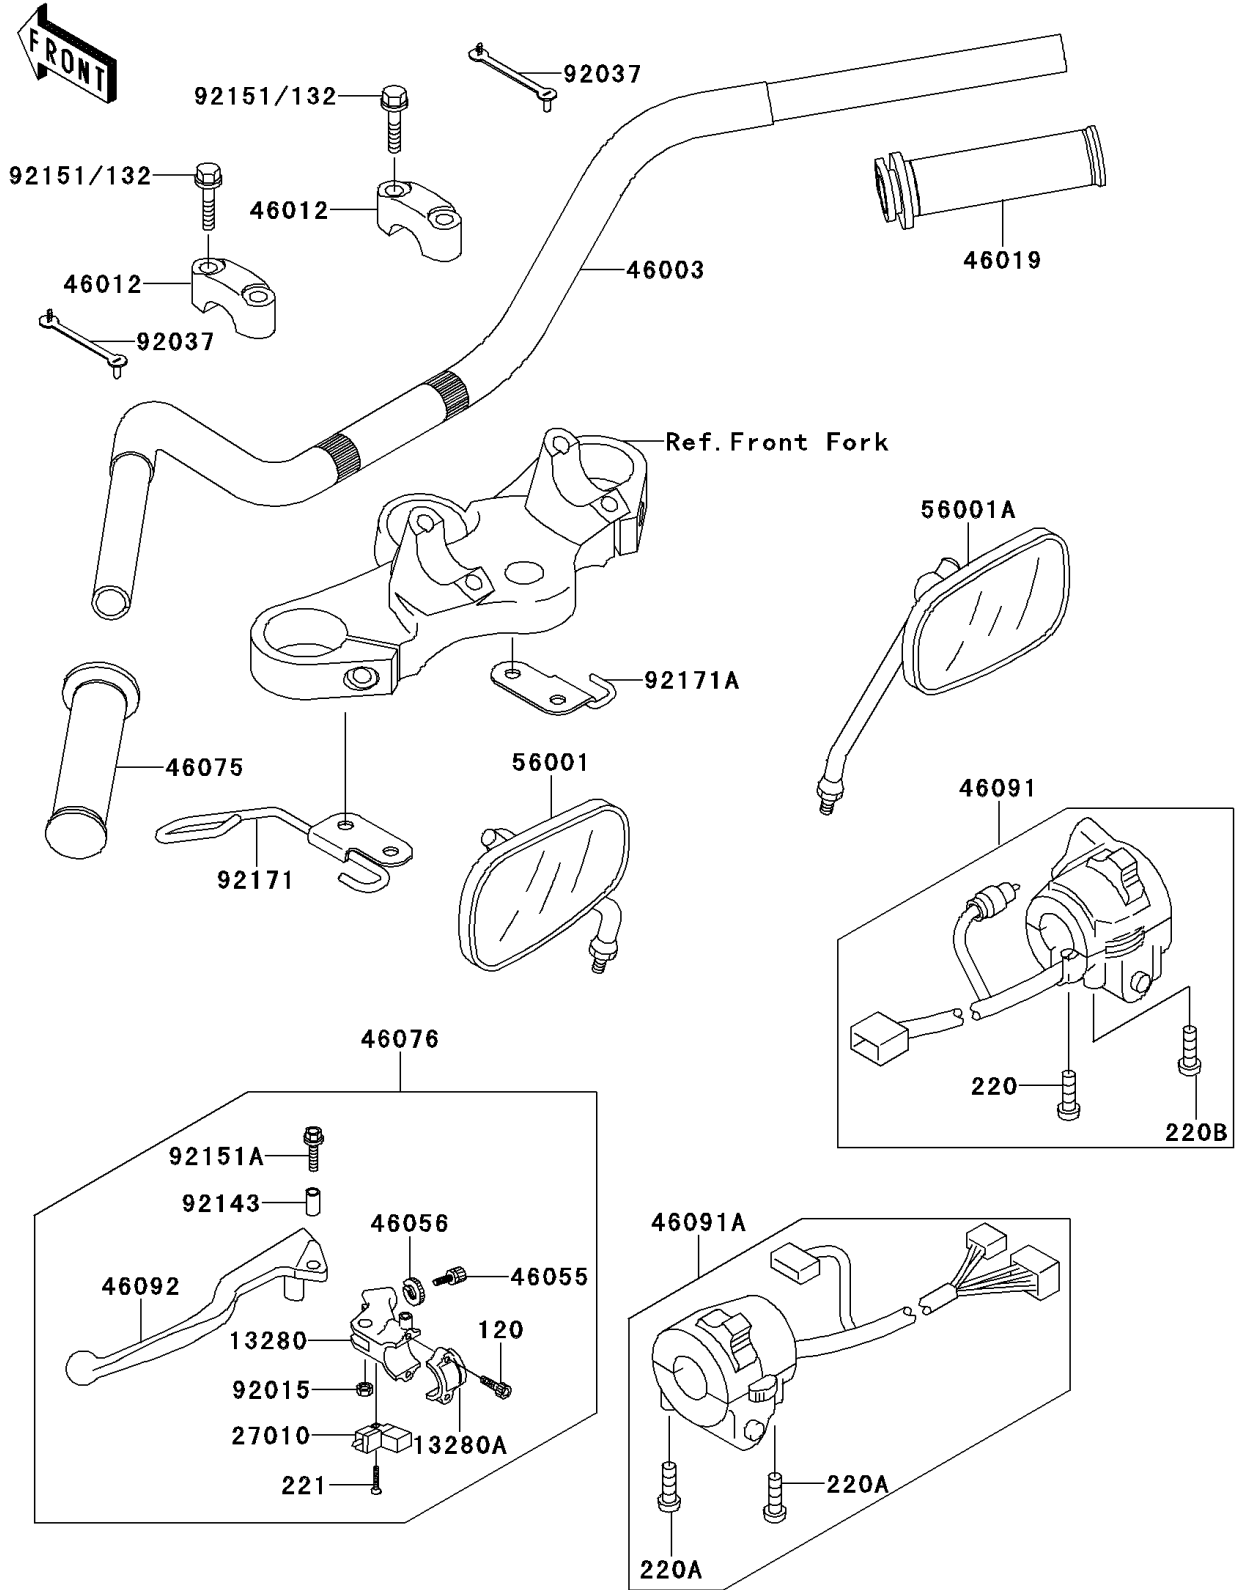

# 2000 W650 PARTS DIAGRAM

Handlebar

F2310