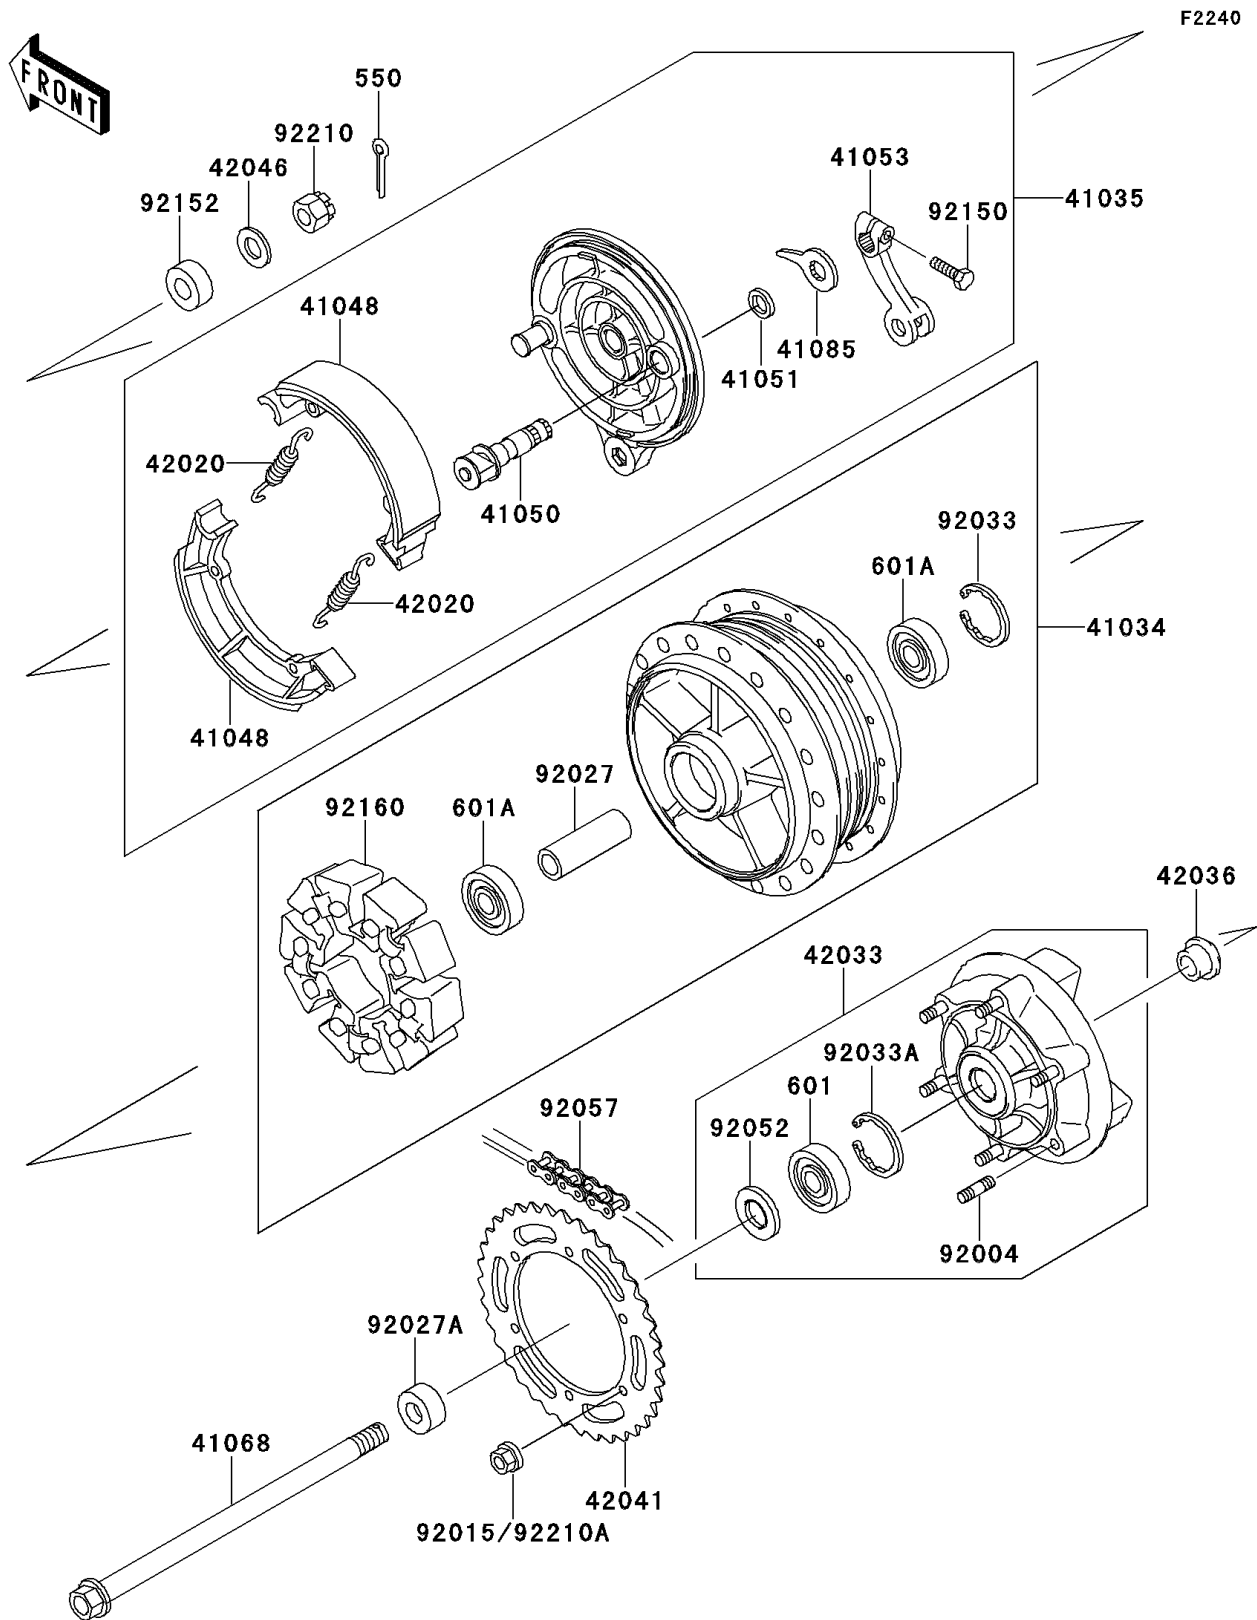

2001 W650 PARTS DIAGRAM

Rear Wheel/Chain

2001 W650 PARTS LIST

Rear Wheel/Chain

ITEM NAME	PART NUMBER	QUANTITY
PIN-COTTER,4.0X35 (Ref # 550)	550D4035	1
BEARING-BALL,#6205G (Ref # 601)	601B6205G	1
BEARING-BALL,#6303UUC3 (Ref # 601A)	601B6303UU	1
DRUM-ASSY,REAR BRAKE (Ref # 41034)	41034-1298	1
PANEL-ASSY-BRAKE,RR (Ref # 41035)	41035-1509	1
SHOE-BRAKE (Ref # 41048)	41048-1130	1
CAM-BRAKE (Ref # 41050)	41050-1065	1
SEAL,BRAKE CAM (Ref # 41051)	41051-003	1
LEVER-BRAKE CAM (Ref # 41053)	41053-1093	1
AXLE,RR (Ref # 41068)	41068-1413	1
INDICATOR (Ref # 41085)	41085-1060	1
SPRING,BRAKE SHOE (Ref # 42020)	42020-004	1
COUPLING-ASSY,RR HUB (Ref # 42033)	42033-1207	1
SLEEVE,RR AXLE,L=22 (Ref # 42036)	42036-1233	1
SPROCKET-HUB,39T (Ref # 42041)	42041-1371	1
WASHER,17.3X32X3.2 (Ref # 42046)	42046-009	1
STUD,10X19 (Ref # 92004)	92004-1275	1
NUT,FLANGED,10MM (Ref # 92015)	92015-1335	1
COLLAR,L=104 (Ref # 92027)	92027-1714	1
COLLAR,RR HUB (Ref # 92027A)	92027-1784	1
RING-SNAP,47MM (Ref # 92033)	92033-1042	1
RING-SNAP,52MM (Ref # 92033A)	92033-1043	1
SEAL-OIL,TWC35527 (Ref # 92052)	92052-006	1
CHAIN,DRIVE,EK525MV-OX104L (Ref # 92057)	92057-1474	1
BOLT,8X27 (Ref # 92150)	92150-1797	1
COLLAR,RR AXLE,RH,L=14.5 (Ref # 92152)	92152-1155	1
DAMPER,SHOCK,RR HUB (Ref # 92160)	92160-1524	1
NUT,CASTLE,16MM (Ref # 92210)	92210-1171	1