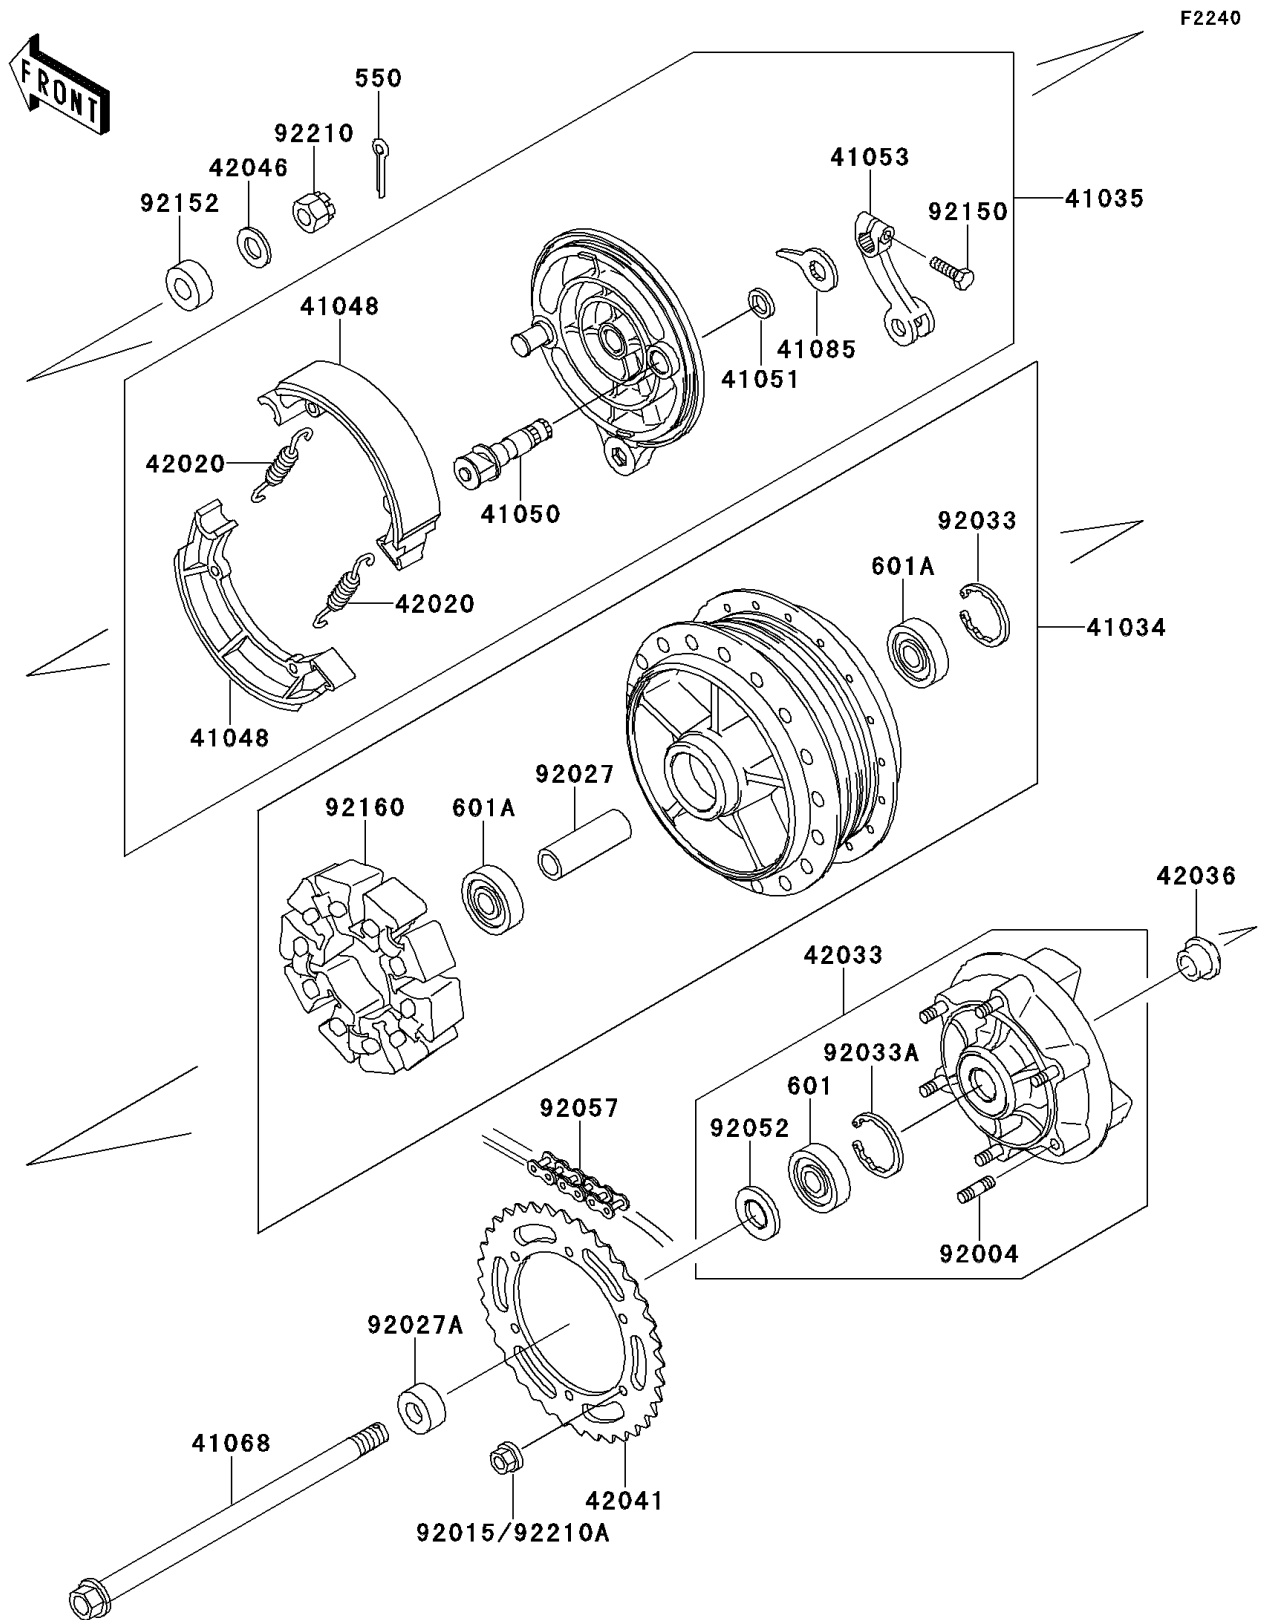

2000 W650 PARTS DIAGRAM

Rear Wheel/Chain

2000 W650 PARTS LIST

Rear Wheel/Chain

ITEM NAME	PART NUMBER	QUANTITY
PIN-COTTER,4.0X35 (Ref # 550)	550D4035	1
BEARING-BALL,#6205G (Ref # 601)	601B6205G	1
BEARING-BALL,#6303UUC3 (Ref # 601A)	601B6303UU	2
DRUM-ASSY,REAR BRAKE (Ref # 41034)	41034-1298	1
PANEL-ASSY-BRAKE,RR (Ref # 41035)	41035-1509	1
SHOE-BRAKE (Ref # 41048)	41048-1130	2
CAM-BRAKE (Ref # 41050)	41050-1065	1
SEAL,BRAKE CAM (Ref # 41051)	41051-003	1
LEVER-BRAKE CAM (Ref # 41053)	41053-1093	1
AXLE,RR (Ref # 41068)	41068-1413	1
INDICATOR (Ref # 41085)	41085-1060	1
SPRING,BRAKE SHOE (Ref # 42020)	42020-004	2
COUPLING-ASSY,RR HUB (Ref # 42033)	42033-1207	1
SLEEVE,RR AXLE,L=22 (Ref # 42036)	42036-1233	1
SPROCKET-HUB,39T (Ref # 42041)	42041-1371	1
WASHER,17.3X32X3.2 (Ref # 42046)	42046-009	1
STUD,10X19 (Ref # 92004)	92004-1275	6
COLLAR,L=104 (Ref # 92027)	92027-1714	1
COLLAR,RR HUB (Ref # 92027A)	92027-1784	1
RING-SNAP,47MM (Ref # 92033)	92033-1042	1
RING-SNAP,52MM (Ref # 92033A)	92033-1043	1
SEAL-OIL,TWC35527 (Ref # 92052)	92052-006	1
CHAIN,DRIVE,EK525MV-OX104L (Ref # 92057)	92057-1474	1
BOLT,8X27 (Ref # 92150)	92150-1797	1
COLLAR,RR AXLE,RH,L=14.5 (Ref # 92152)	92152-1155	1
DAMPER,SHOCK,RR HUB (Ref # 92160)	92160-1524	1
NUT,CASTLE,16MM (Ref # 92210)	92210-1171	1
NUT,10MM (Ref # 92210A)	92210-1258	6