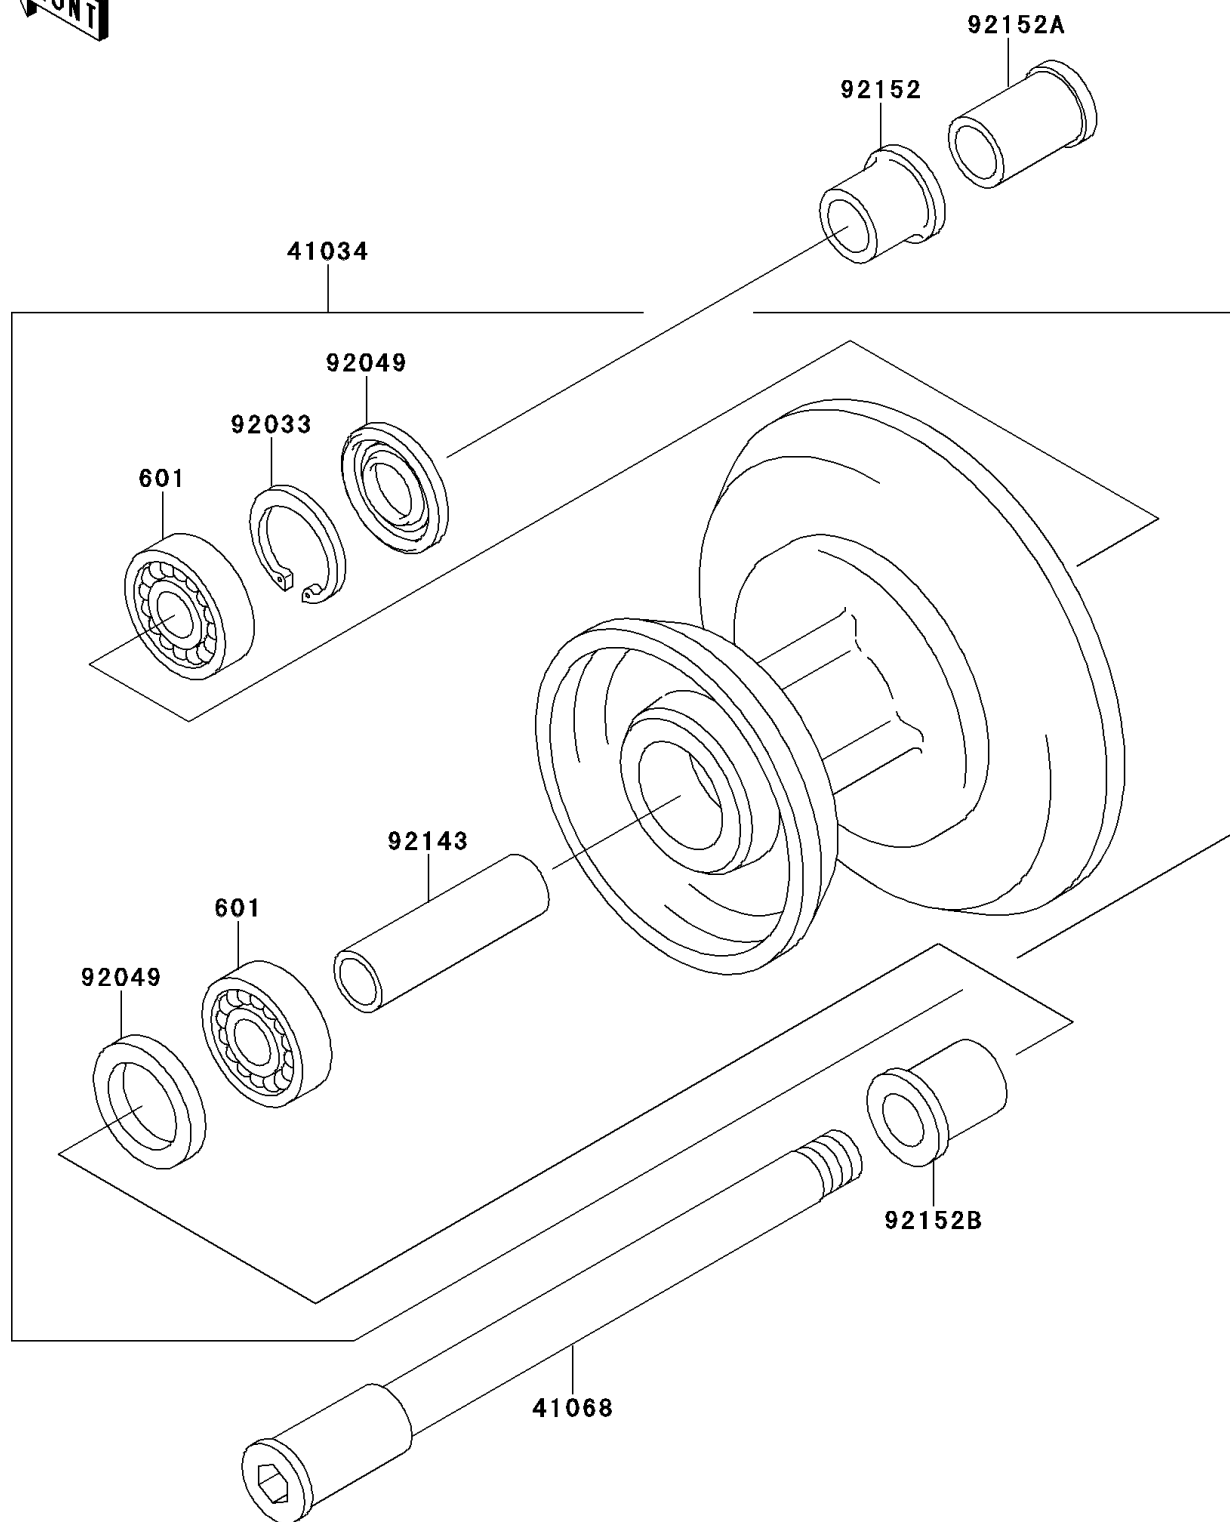

2001 W650 PARTS DIAGRAM

Front Wheel(EJ650-A3/A4)

F2230A

2001 W650 PARTS LIST

Front Wheel(EJ650-A3/A4)

ITEM NAME	PART NUMBER	QUANTITY
BEARING-BALL,#6203UG (Ref # 601)	601B6203UG	1
DRUM-ASSY,FRONT BRAKE (Ref # 41034)	41034-1322	1
AXLE,FR (Ref # 41068)	41068-1431	1
RING-SNAP,40MM (Ref # 92033)	92033-1040	1
SEAL-OIL,AG1258AO (Ref # 92049)	92049-1110	1
COLLAR,17.2X25X69 (Ref # 92143)	92143-1208	1
COLLAR,FR AXLE,RH,L=25.5 (Ref # 92152)	92152-1160	1
COLLAR,FR AXLE NUT,L=37.5 (Ref # 92152A)	92152-1306	1
COLLAR,FR AXLE,LH,L=31.5 (Ref # 92152B)	92152-1307	1