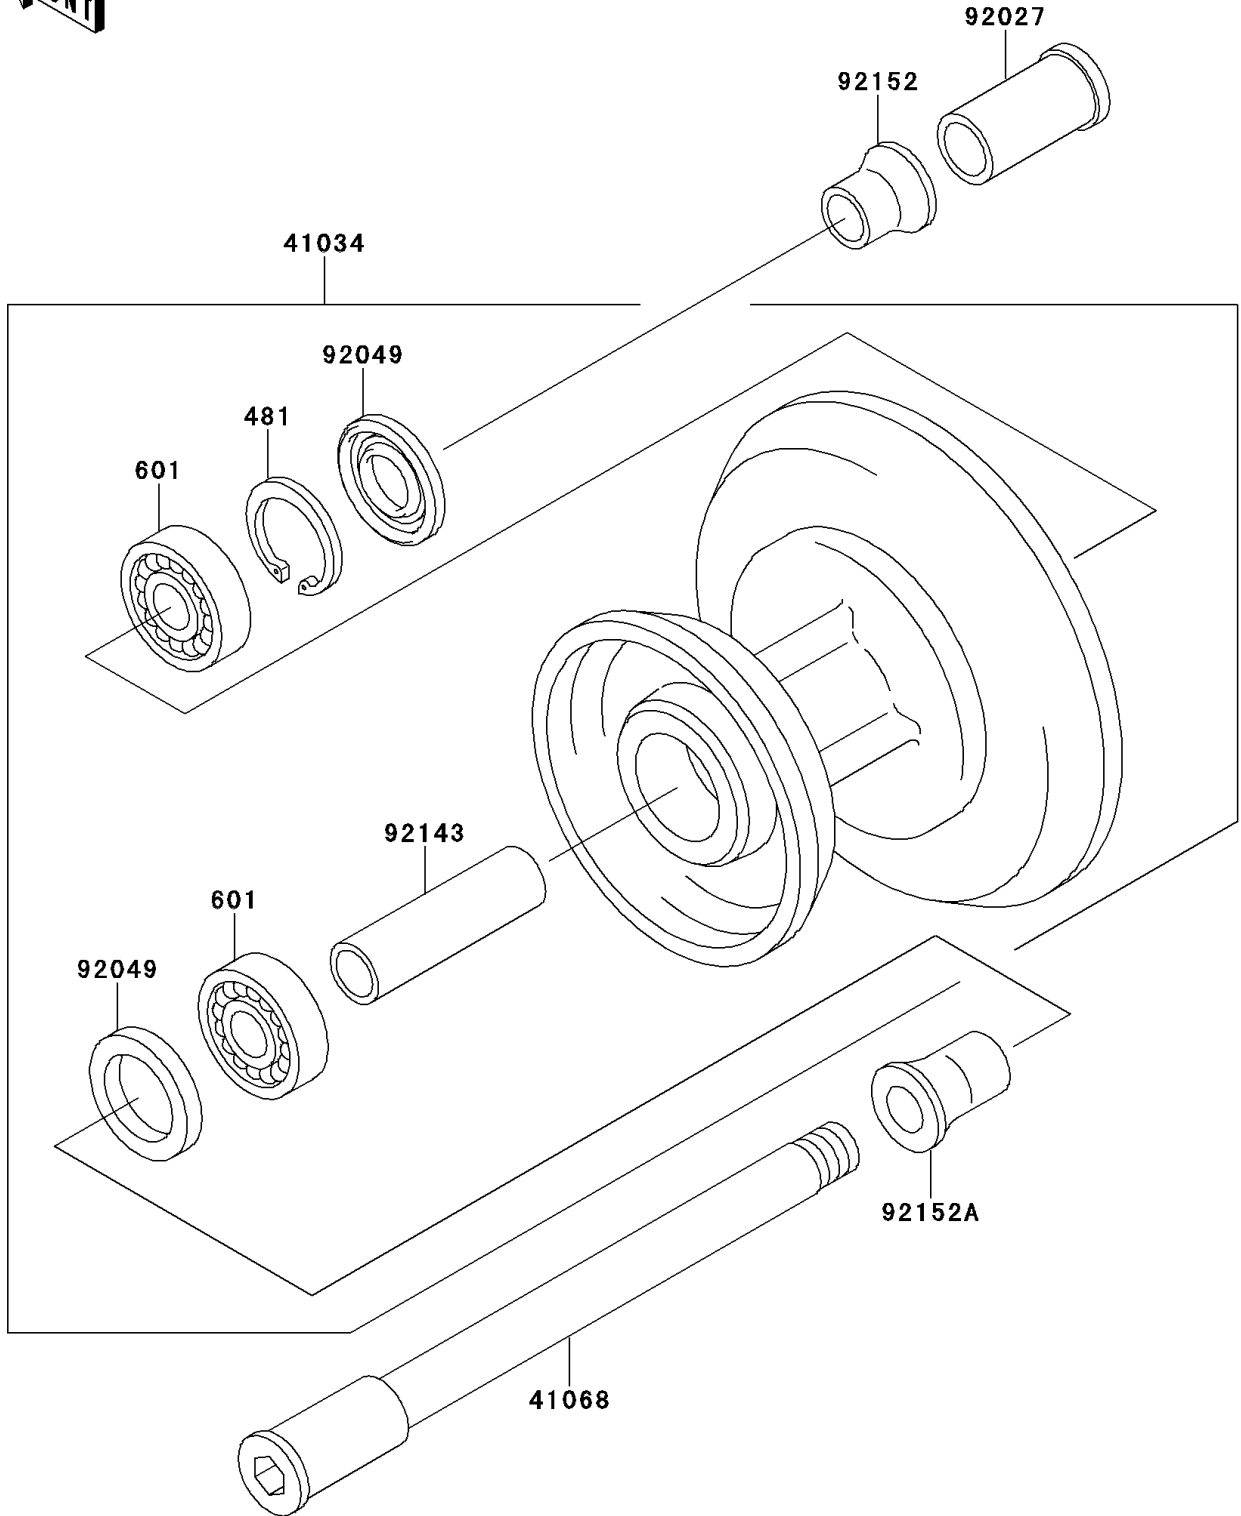

# 2000 W650 PARTS DIAGRAM

Front Wheel(EJ650-A2)

F2230

## 2000 W650 PARTS LIST

Front Wheel(EJ650-A2)

ITEM NAME	PART NUMBER	QUANTITY
CIRCLIP-TYPE-C,35MM (Ref # 481)	481J3500	1
BEARING-BALL,#6202UG (Ref # 601)	601B6202UG	2
DRUM-ASSY,FRONT BRAKE (Ref # 41034)	41034-1297	1
AXLE,FR (Ref # 41068)	41068-1175	1
COLLAR,FR AXLE,L=36.5 (Ref # 92027)	92027-1726	1
SEAL-OIL,DD20357 (Ref # 92049)	92049-1095	2
COLLAR,15.1X20X70 (Ref # 92143)	92143-1185	1
COLLAR,FR AXLE,RH,L=24 (Ref # 92152)	92152-1135	1
COLLAR,FR AXLE,LH,L=34 (Ref # 92152A)	92152-1136	1