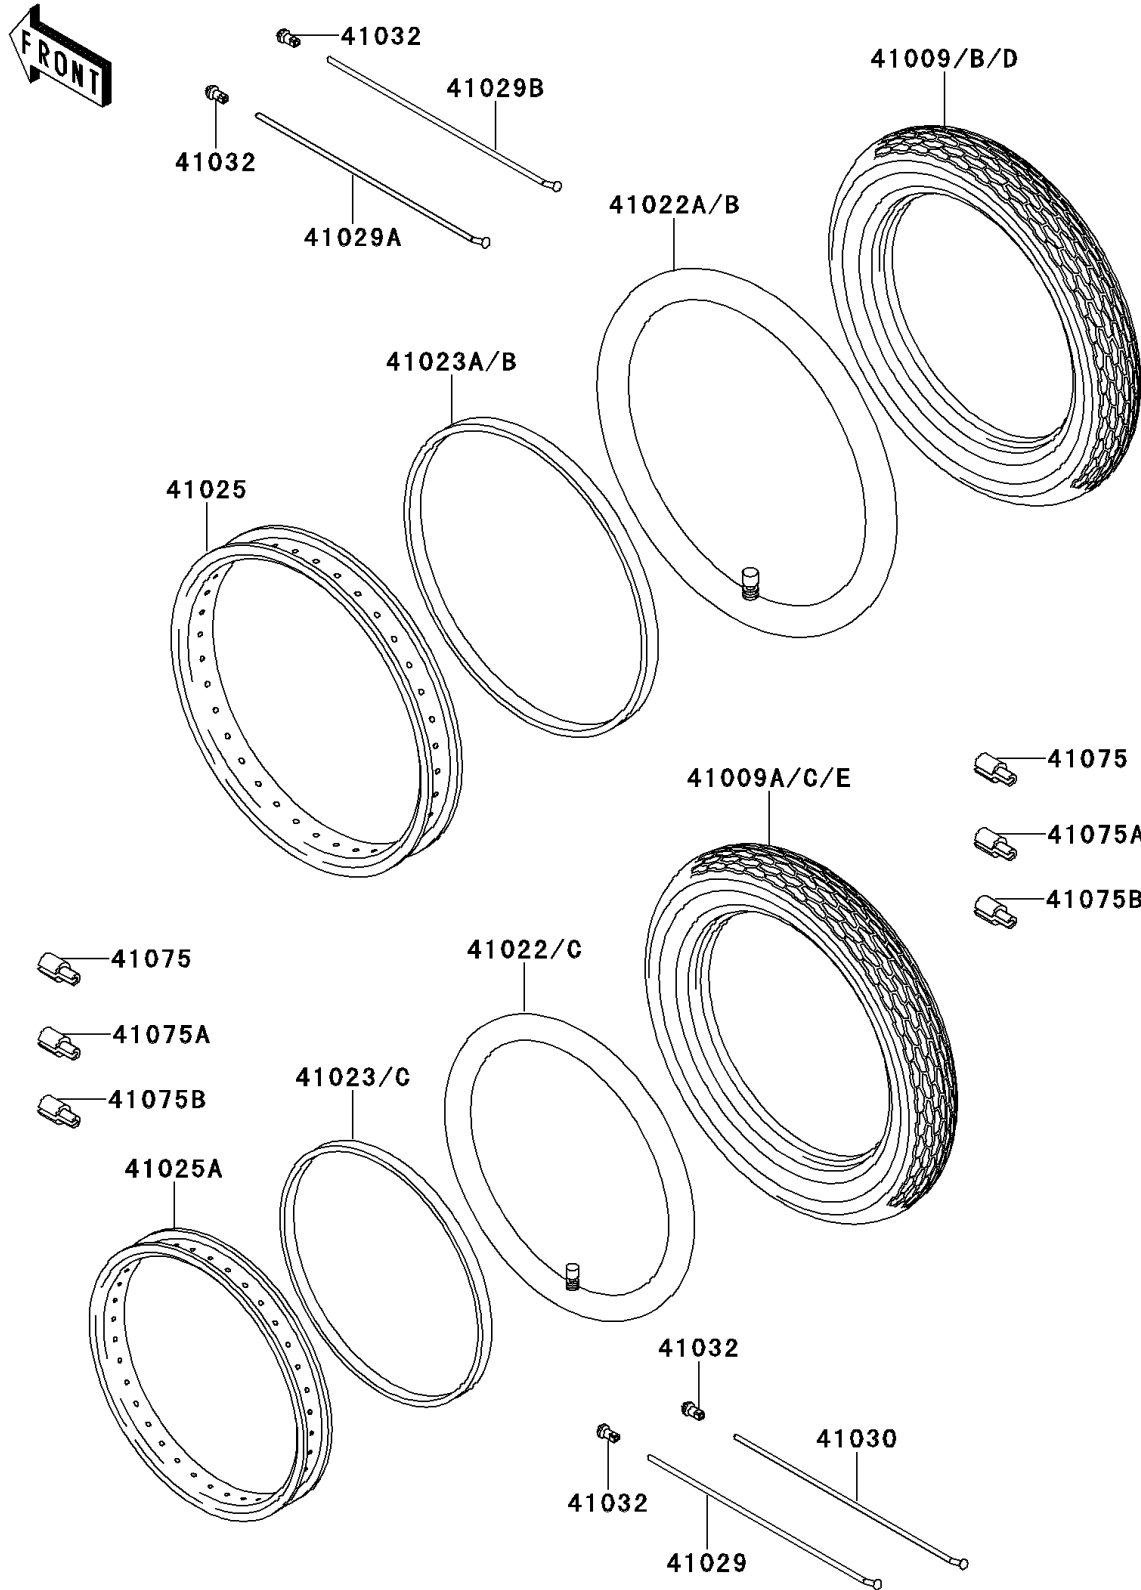

# 2001 W650 PARTS DIAGRAM

Tires

F2210

## 2001 W650 PARTS LIST

### Tires

ITEM NAME	PART NUMBER	QUANTITY
TIRE,FR,100/90-19 57H,TT100GPG (Ref # 41009B)	41009-1351	1
TIRE,RR,130/80-18 66H,TT100GP (Ref # 41009C)	41009-1352	1
TIRE,FR,100/90-19 57H,AC03 G(B (Ref # 41009D)	41009-1378	1
TIRE,RR,130/80-18 66H,AC04 G(B (Ref # 41009E)	41009-1379	1
TUBE-TIRE,RR,110/100-18(D) (Ref # 41022)	41022-1120	1
TUBE-TIRE,100/90-19(D) (Ref # 41022A)	41022-1129	1
TUBE-TIRE,100/90-19(BS) (Ref # 41022B)	41022-1142	1
TUBE-TIRE,130/80-18 (Ref # 41022C)	41022-1214	1
BAND-RIM,100/100-18(D) (Ref # 41023)	41023-1070	1
BAND-RIM,90.100/90-19(D) (Ref # 41023A)	41023-1074	1
BAND-RIM,110/90-19(BS) (Ref # 41023B)	41023-1081	1
BAND-RIM,4.10-18(BS) (Ref # 41023C)	41023-1086	1
RIM,FR,2.15X19 (Ref # 41025)	41025-1381	1
RIM,RR,2.75X18 (Ref # 41025A)	41025-1382	1
SPOKE-INNER,RR,149MMX103D (Ref # 41029)	41029-1300	18
SPOKE-INNER,FR,LH,200MMX170D (Ref # 41029A)	41029-1304	18
SPOKE-INNER,FR,RH,183MMX170D (Ref # 41029B)	41029-1305	18
SPOKE-OUTER,RR,148MMX80D (Ref # 41030)	41030-1164	18
NIPPLE-SPOKE (Ref # 41032)	41032-1075	72
BALANCER-WHEEL,10G (Ref # 41075)	41075-1007	AR
BALANCER-WHEEL,20G (Ref # 41075A)	41075-1008	AR
BALANCER-WHEEL,30G (Ref # 41075B)	41075-1009	AR