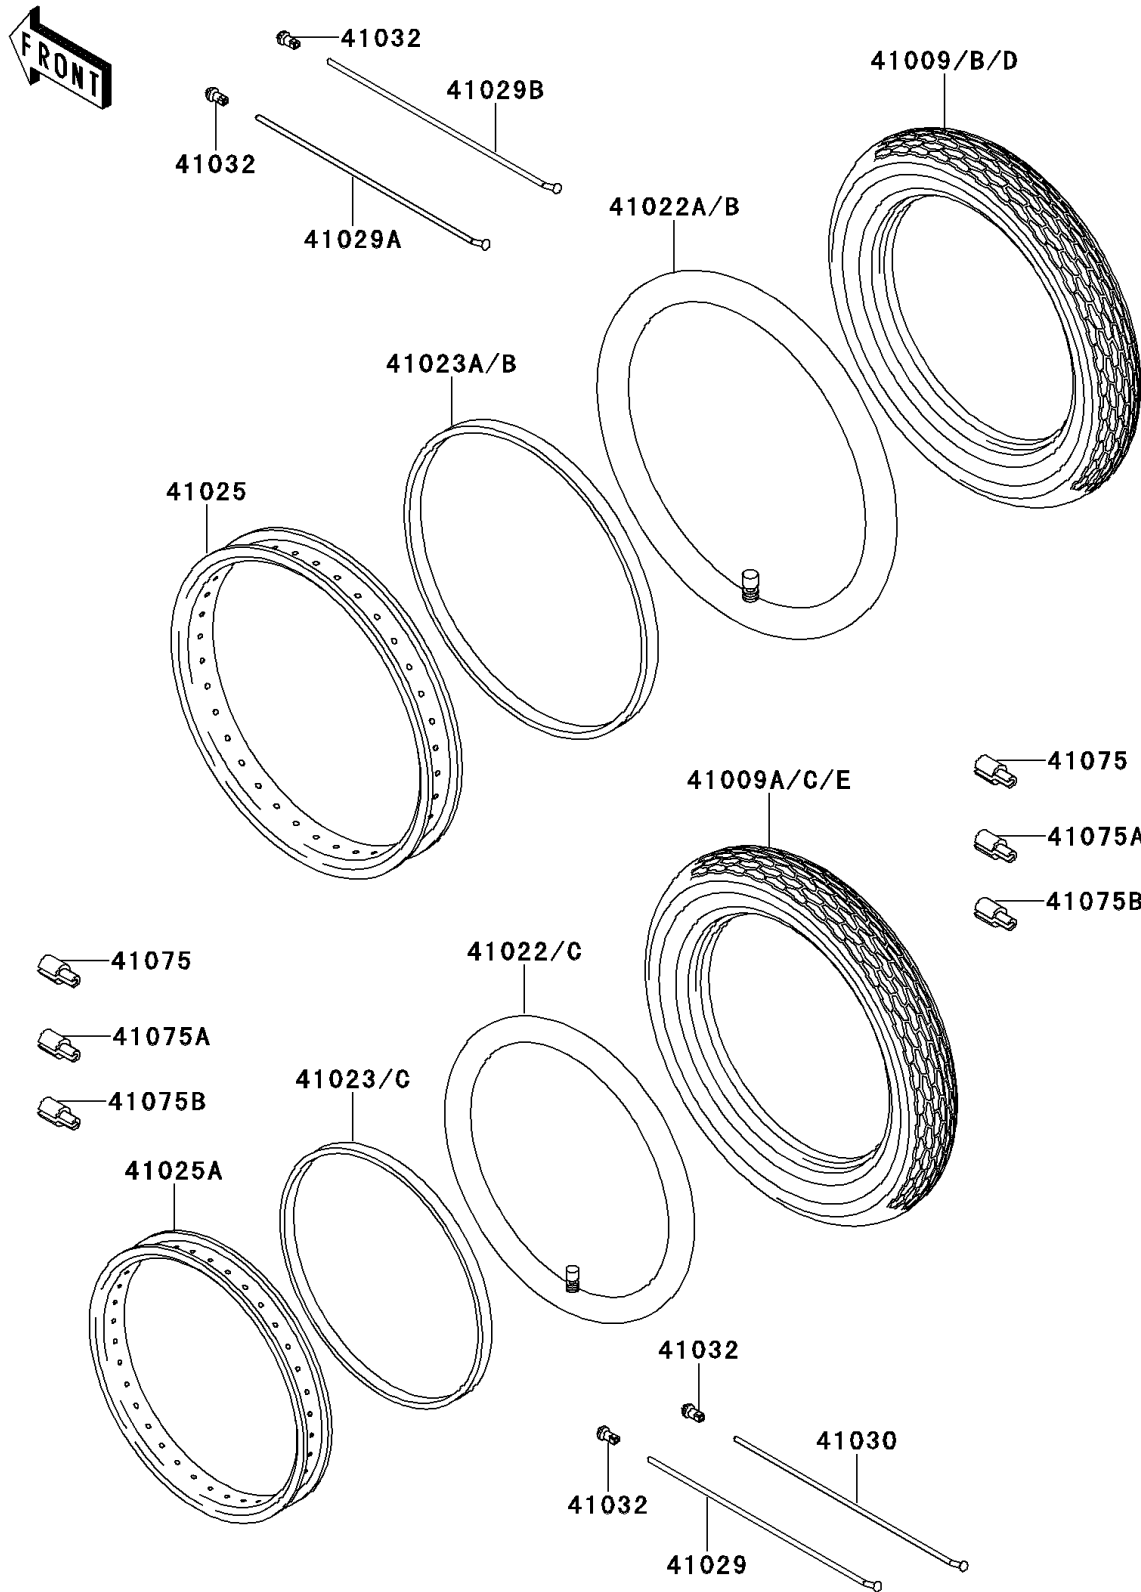

2001 W650 PARTS DIAGRAM

Tires

F2210

2001 W650 PARTS LIST

Tires

ITEM NAME	PART NUMBER	QUANTITY
TIRE,FR,100/90-19 57H,TT100GPG (Ref # 41009B)	41009-1351	1
TIRE,RR,130/80-18 66H,TT100GP (Ref # 41009C)	41009-1352	1
TIRE,FR,100/90-19 57H,AC03 G(B (Ref # 41009D)	41009-1378	1
TIRE,RR,130/80-18 66H,AC04 G(B (Ref # 41009E)	41009-1379	1
TUBE-TIRE,RR,110/100-18(D) (Ref # 41022)	41022-1120	1
TUBE-TIRE,100/90-19(D) (Ref # 41022A)	41022-1129	1
TUBE-TIRE,100/90-19(BS) (Ref # 41022B)	41022-1142	1
TUBE-TIRE,130/80-18 (Ref # 41022C)	41022-1214	1
BAND-RIM,100/100-18(D) (Ref # 41023)	41023-1070	1
BAND-RIM,90.100/90-19(D) (Ref # 41023A)	41023-1074	1
BAND-RIM,110/90-19(BS) (Ref # 41023B)	41023-1081	1
BAND-RIM,4.10-18(BS) (Ref # 41023C)	41023-1086	1
RIM,FR,2.15X19 (Ref # 41025)	41025-1381	1
RIM,RR,2.75X18 (Ref # 41025A)	41025-1382	1
SPOKE-INNER,RR,149MMX103D (Ref # 41029)	41029-1300	1
SPOKE-INNER,FR,LH,200MMX170D (Ref # 41029A)	41029-1304	1
SPOKE-INNER,FR,RH,183MMX170D (Ref # 41029B)	41029-1305	1
SPOKE-OUTER,RR,148MMX80D (Ref # 41030)	41030-1164	1
NIPPLE-SPOKE (Ref # 41032)	41032-1075	1
BALANCER-WHEEL,10G (Ref # 41075)	41075-1007	1
BALANCER-WHEEL,20G (Ref # 41075A)	41075-1008	1
BALANCER-WHEEL,30G (Ref # 41075B)	41075-1009	1