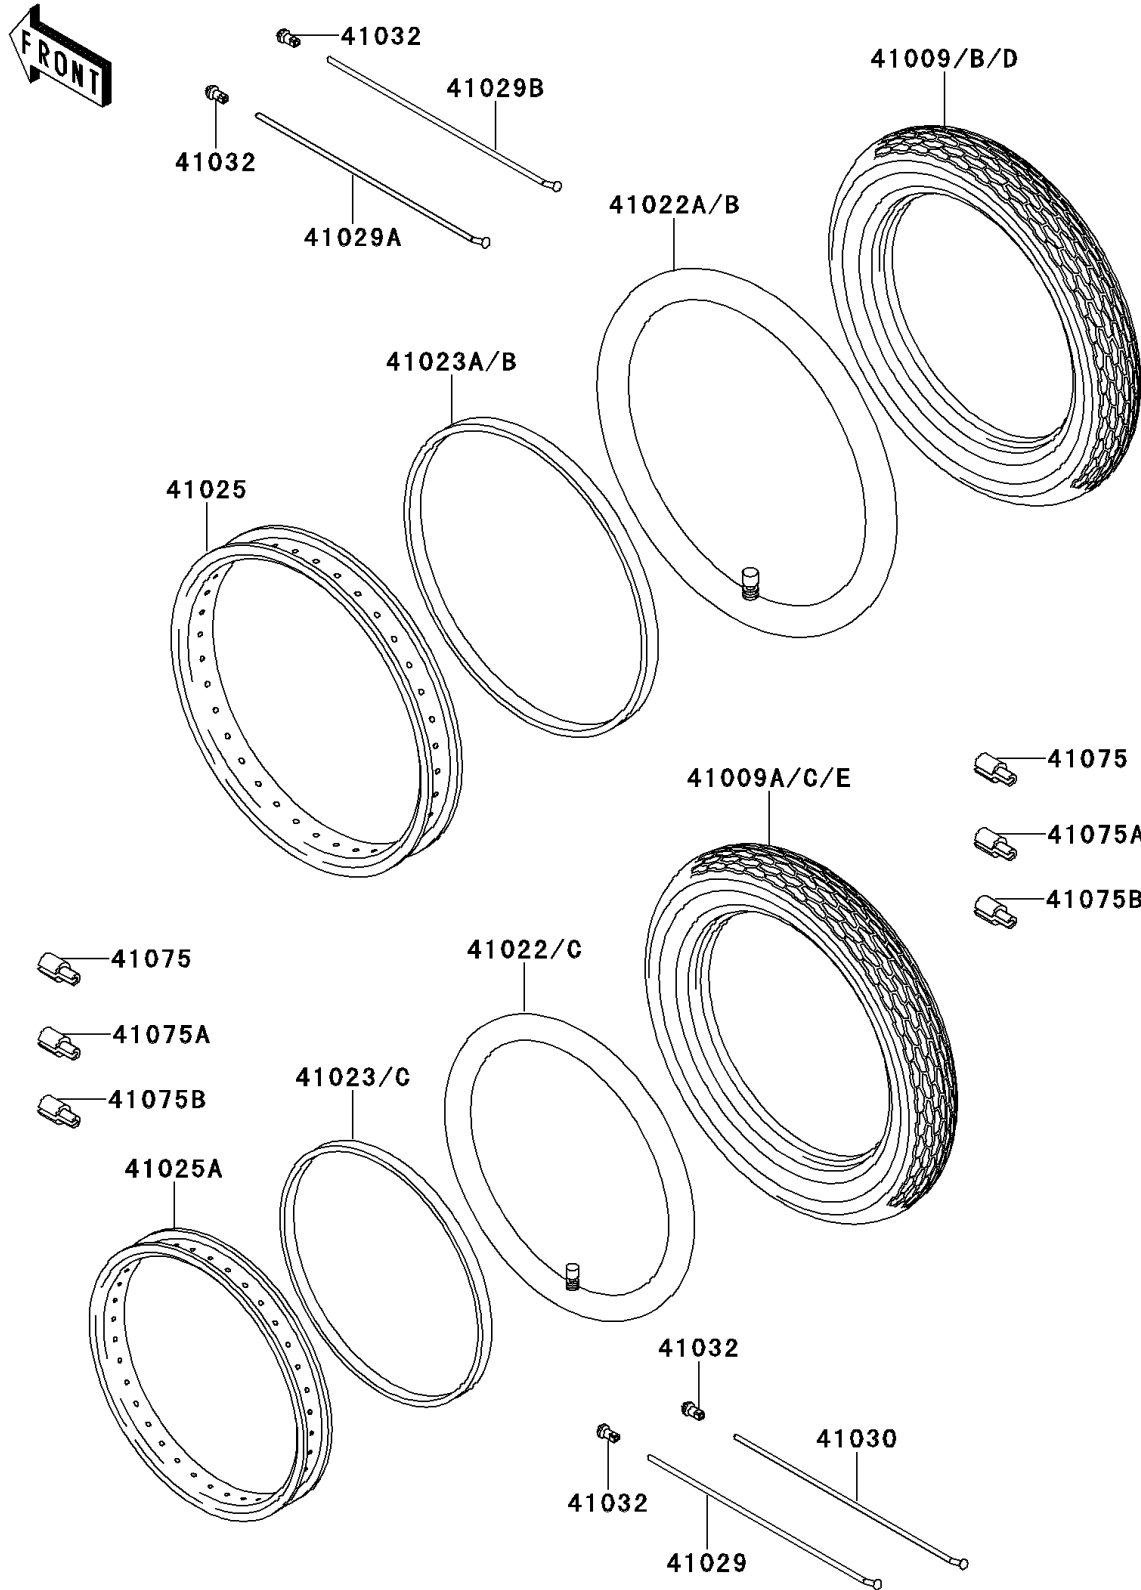

# 2000 W650 PARTS DIAGRAM

Tires

F2210

## 2000 W650 PARTS LIST

### Tires

ITEM NAME	PART NUMBER	QUANTITY
TIRE,FR,100/90-19 57H,AC03(BS) (Ref # 41009)	41009-1239	1
TIRE,RR,130/80-18 66H,AC04(BS) (Ref # 41009A)	41009-1240	1
TIRE,FR,100/90-19 57H,TT100GPG (Ref # 41009B)	41009-1351	1
TIRE,RR,130/80-18 66H,TT100GP (Ref # 41009C)	41009-1352	1
TUBE-TIRE,RR,110/100-18(D) (Ref # 41022)	41022-1120	1
TUBE-TIRE,100/90-19(D) (Ref # 41022A)	41022-1129	1
TUBE-TIRE,100/90-19(BS) (Ref # 41022B)	41022-1142	1
TUBE-TIRE,130/80-18 (Ref # 41022C)	41022-1214	1
BAND-RIM,100/100-18(D) (Ref # 41023)	41023-1070	1
BAND-RIM,90.100/90-19(D) (Ref # 41023A)	41023-1074	1
BAND-RIM,110/90-19(BS) (Ref # 41023B)	41023-1081	1
BAND-RIM,4.10-18(BS) (Ref # 41023C)	41023-1086	1
RIM,FR,2.15X19 (Ref # 41025)	41025-1381	1
RIM,RR,2.75X18 (Ref # 41025A)	41025-1382	1
SPOKE-INNER,RR,149MMX103D (Ref # 41029)	41029-1300	18
SPOKE-INNER,FR,LH,200MMX170D (Ref # 41029A)	41029-1304	18
SPOKE-INNER,FR,RH,183MMX170D (Ref # 41029B)	41029-1305	18
SPOKE-OUTER,RR,148MMX80D (Ref # 41030)	41030-1164	18
NIPPLE-SPOKE (Ref # 41032)	41032-1075	72
BALANCER-WHEEL,10G (Ref # 41075)	41075-1007	AR
BALANCER-WHEEL,20G (Ref # 41075A)	41075-1008	AR
BALANCER-WHEEL,30G (Ref # 41075B)	41075-1009	AR