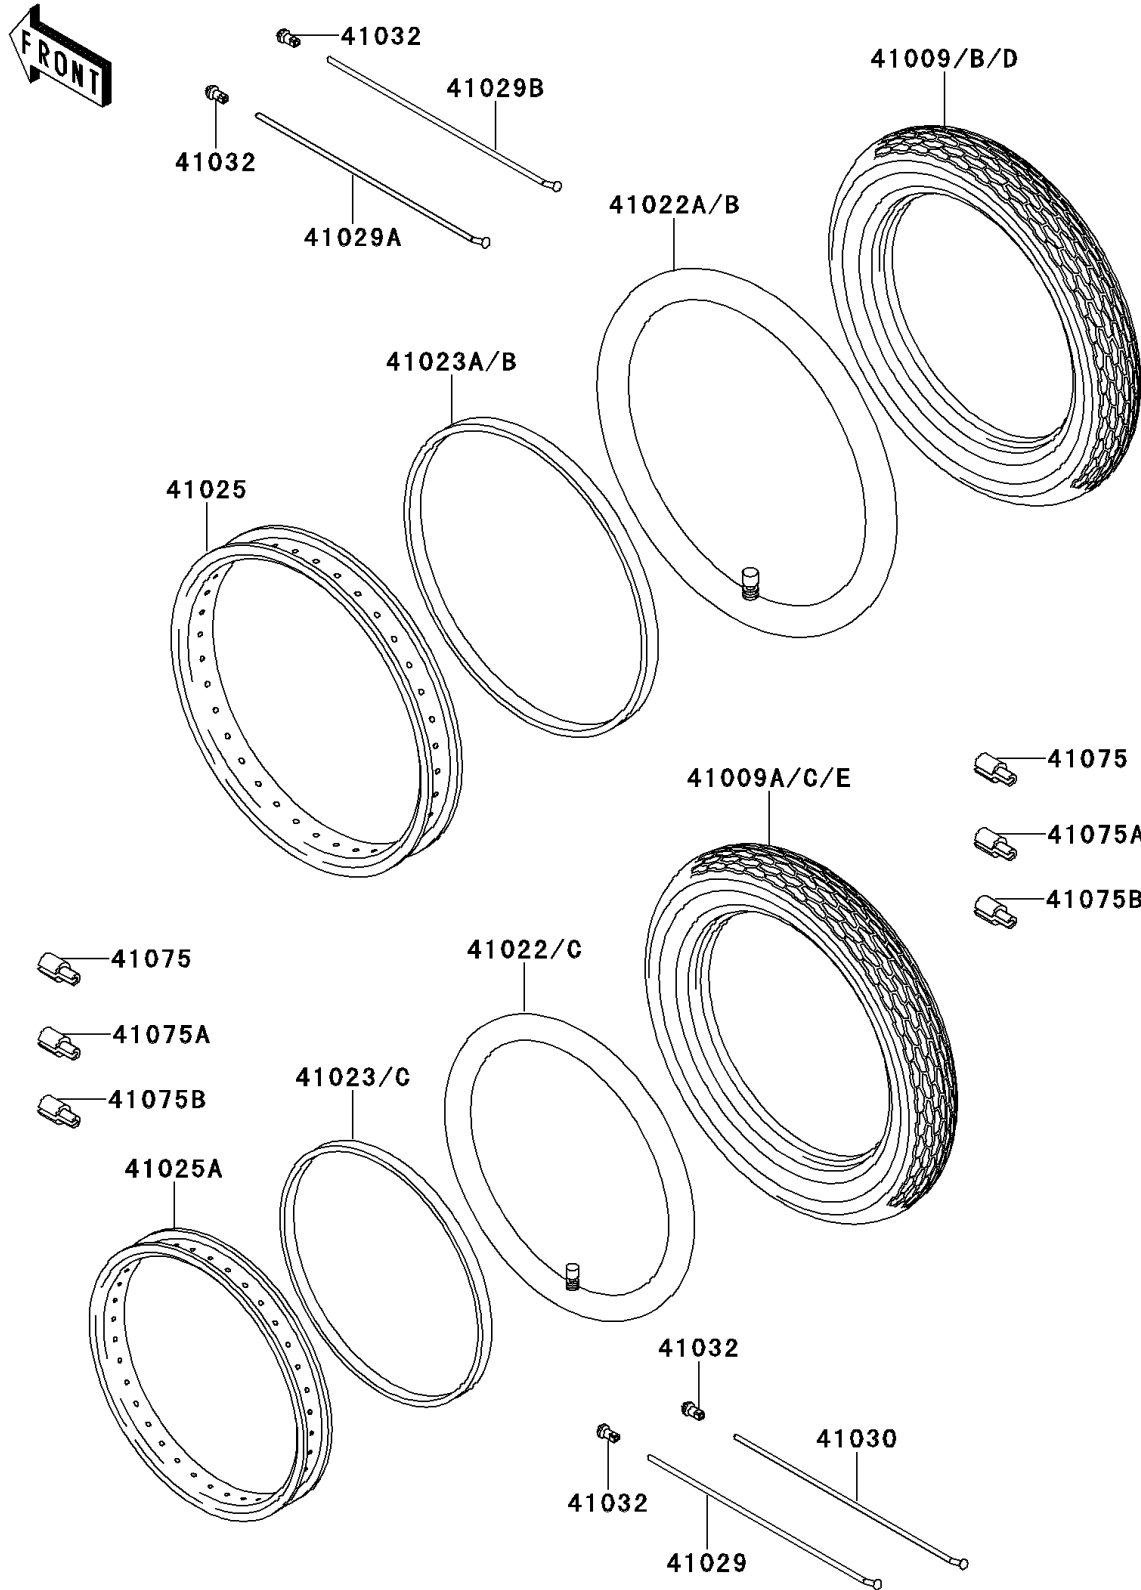

2000 W650 PARTS DIAGRAM

Tires

F2210

2000 W650 PARTS LIST

Tires

ITEM NAME	PART NUMBER	QUANTITY
TIRE,FR,100/90-19 57H,AC03(BS) (Ref # 41009)	41009-1239	1
TIRE,RR,130/80-18 66H,AC04(BS) (Ref # 41009A)	41009-1240	1
TIRE,FR,100/90-19 57H,TT100GPG (Ref # 41009B)	41009-1351	1
TIRE,RR,130/80-18 66H,TT100GP (Ref # 41009C)	41009-1352	1
TUBE-TIRE,RR,110/100-18(D) (Ref # 41022)	41022-1120	1
TUBE-TIRE,100/90-19(D) (Ref # 41022A)	41022-1129	1
TUBE-TIRE,100/90-19(BS) (Ref # 41022B)	41022-1142	1
TUBE-TIRE,130/80-18 (Ref # 41022C)	41022-1214	1
BAND-RIM,100/100-18(D) (Ref # 41023)	41023-1070	1
BAND-RIM,90.100/90-19(D) (Ref # 41023A)	41023-1074	1
BAND-RIM,110/90-19(BS) (Ref # 41023B)	41023-1081	1
BAND-RIM,4.10-18(BS) (Ref # 41023C)	41023-1086	1
RIM,FR,2.15X19 (Ref # 41025)	41025-1381	1
RIM,RR,2.75X18 (Ref # 41025A)	41025-1382	1
SPOKE-INNER,RR,149MMX103D (Ref # 41029)	41029-1300	18
SPOKE-INNER,FR,LH,200MMX170D (Ref # 41029A)	41029-1304	18
SPOKE-INNER,FR,RH,183MMX170D (Ref # 41029B)	41029-1305	18
SPOKE-OUTER,RR,148MMX80D (Ref # 41030)	41030-1164	18
NIPPLE-SPOKE (Ref # 41032)	41032-1075	72
BALANCER-WHEEL,10G (Ref # 41075)	41075-1007	AR
BALANCER-WHEEL,20G (Ref # 41075A)	41075-1008	AR
BALANCER-WHEEL,30G (Ref # 41075B)	41075-1009	AR