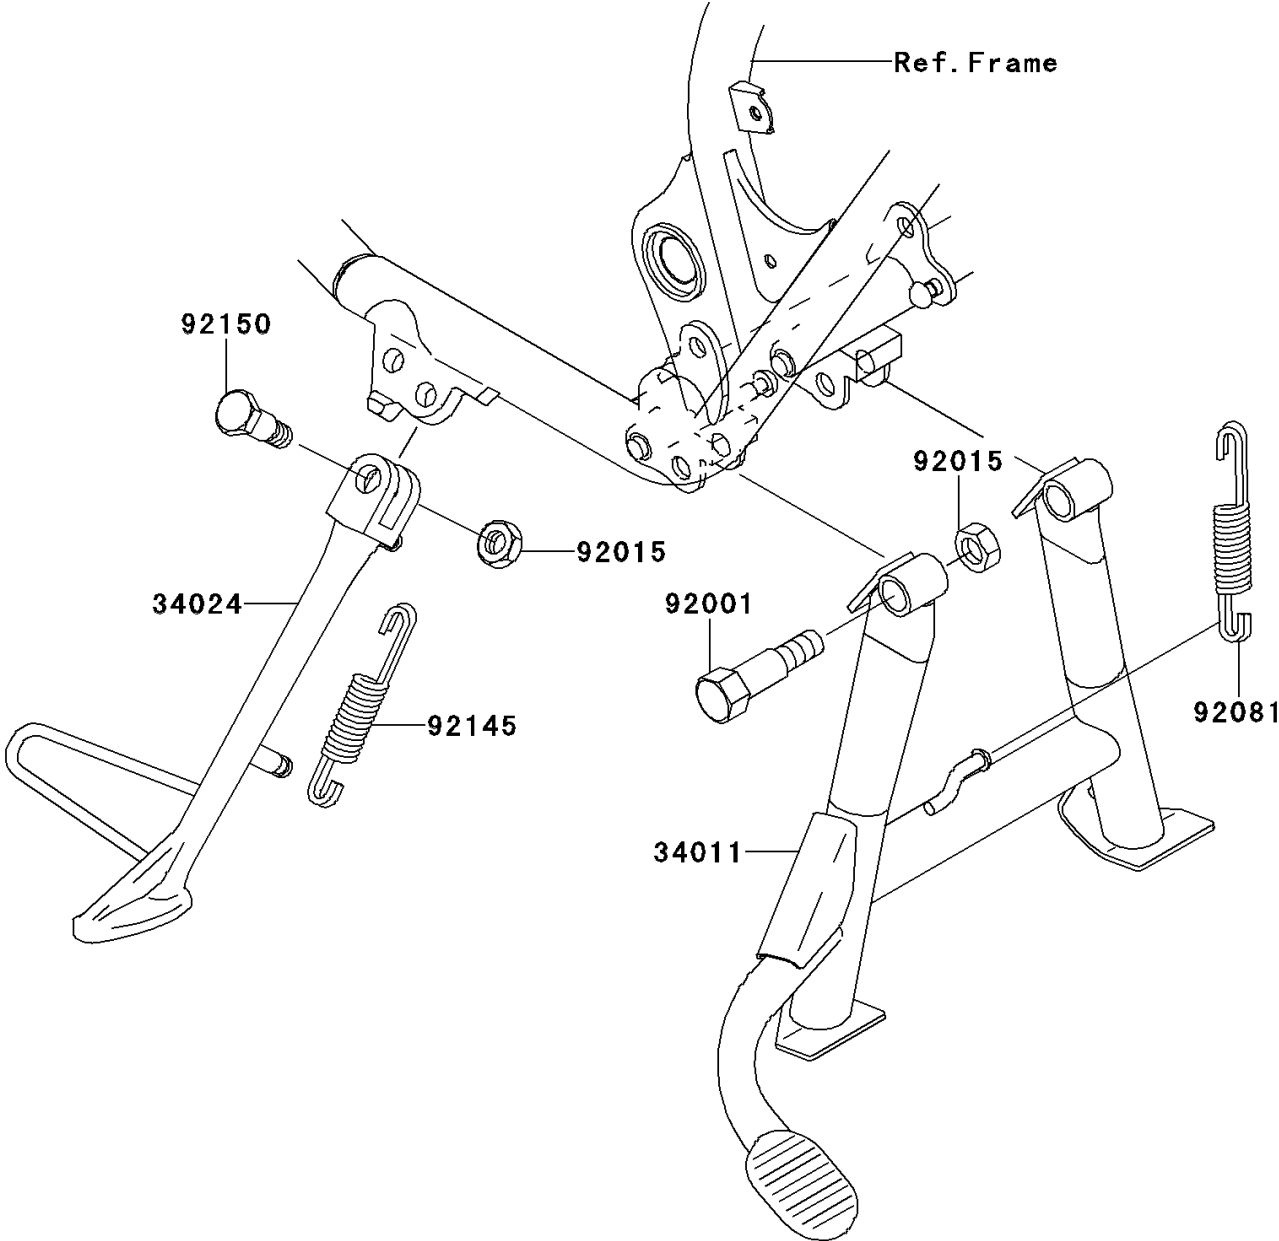

2001 W650 PARTS DIAGRAM

Stand(s)

F2190

2001 W650 PARTS LIST

Stand(s)

ITEM NAME	PART NUMBER	QUANTITY
STAND-CENTER (Ref # 34011)	34011-1182	1
STAND-SIDE (Ref # 34024)	34024-1364	1
BOLT,CENTER STAND (Ref # 92001)	92001-1214	1
NUT,LOCK,10MM,BLACK (Ref # 92015)	92015-1188	1
SPRING,CENTER STAND (Ref # 92081)	92081-1962	1
SPRING,SIDE STAND (Ref # 92145)	92145-1262	1
BOLT,SIDE STAND (Ref # 92150)	92150-1941	1