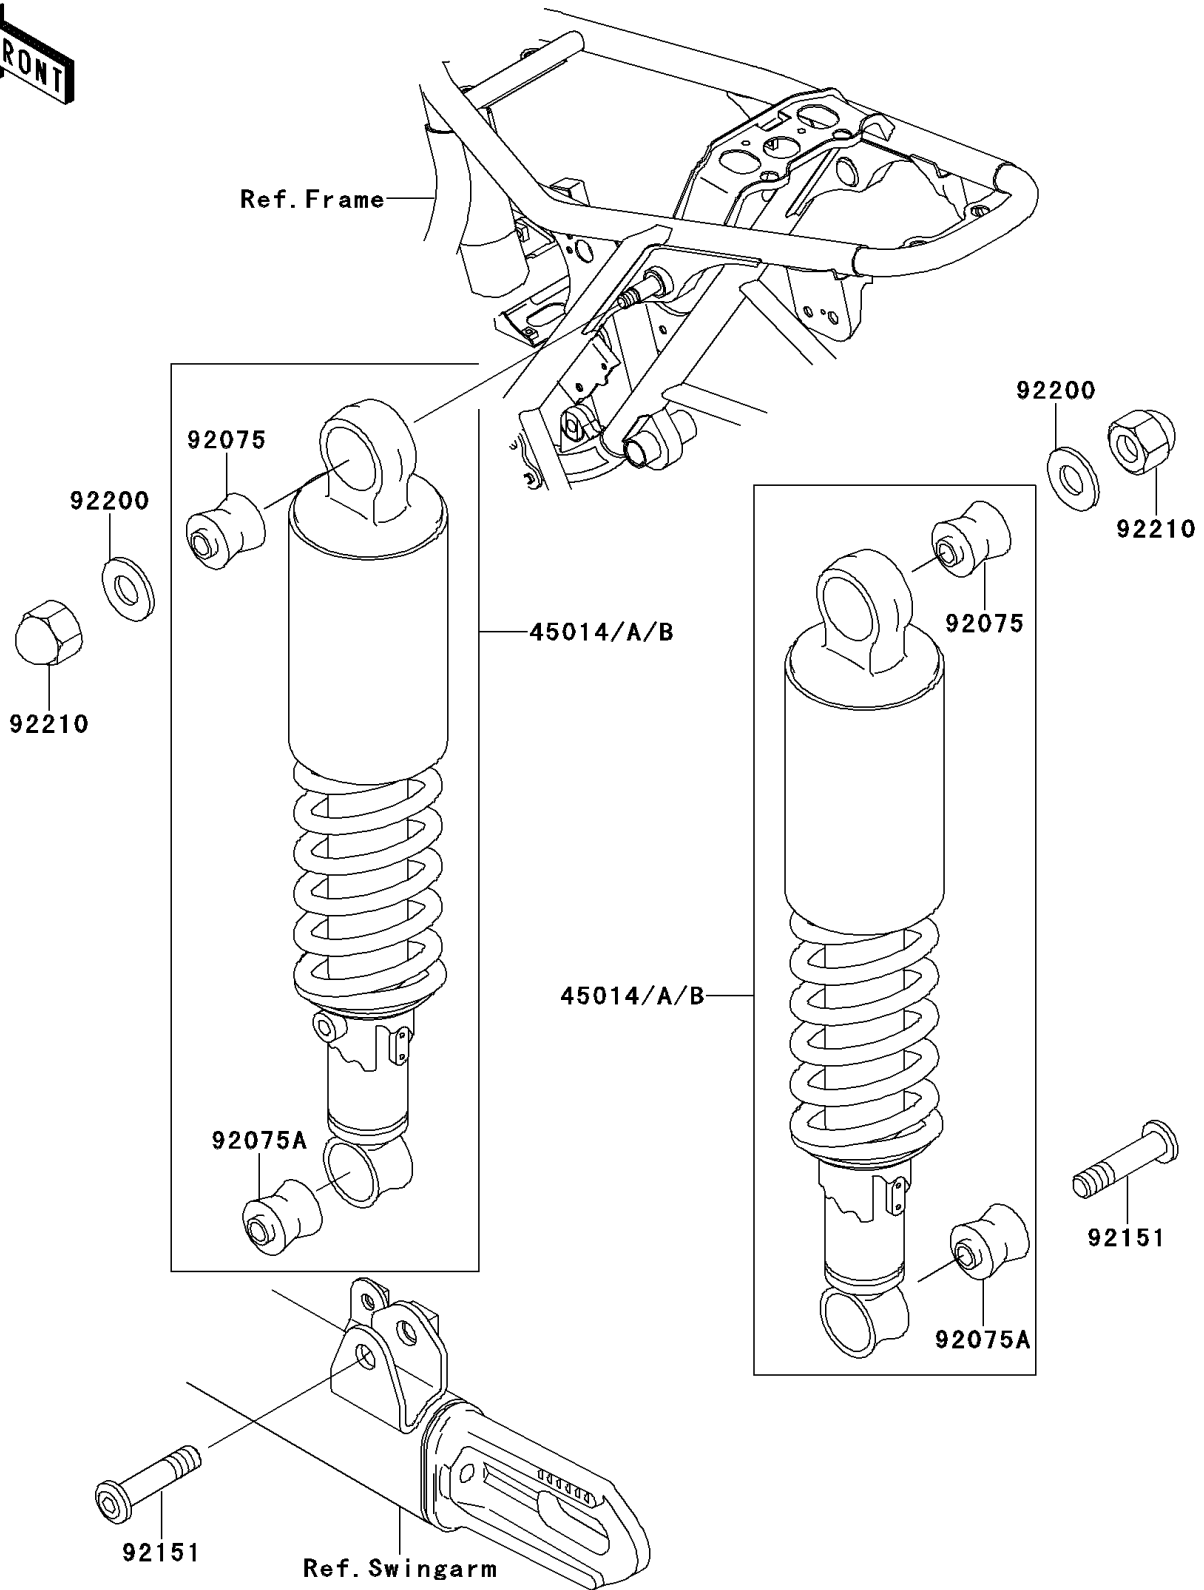

## 2001 W650 PARTS DIAGRAM

Suspension/Shock Absorber

F2151

## 2001 W650 PARTS LIST

Suspension/Shock Absorber

ITEM NAME	PART NUMBER	QUANTITY
SHOCKABSORBER (Ref # 45014A)	45014-1760	1
DAMPER,SHOCKABSORBER (Ref # 92075)	92075-1141	1
DAMPER,SHOCKABSORBER (Ref # 92075A)	92075-1586	1
BOLT,SOCKET,10X35 (Ref # 92151)	92151-1371	1
WASHER,12MM (Ref # 92200)	92200-1312	1
NUT,CAP,12MM (Ref # 92210)	92210-1174	1