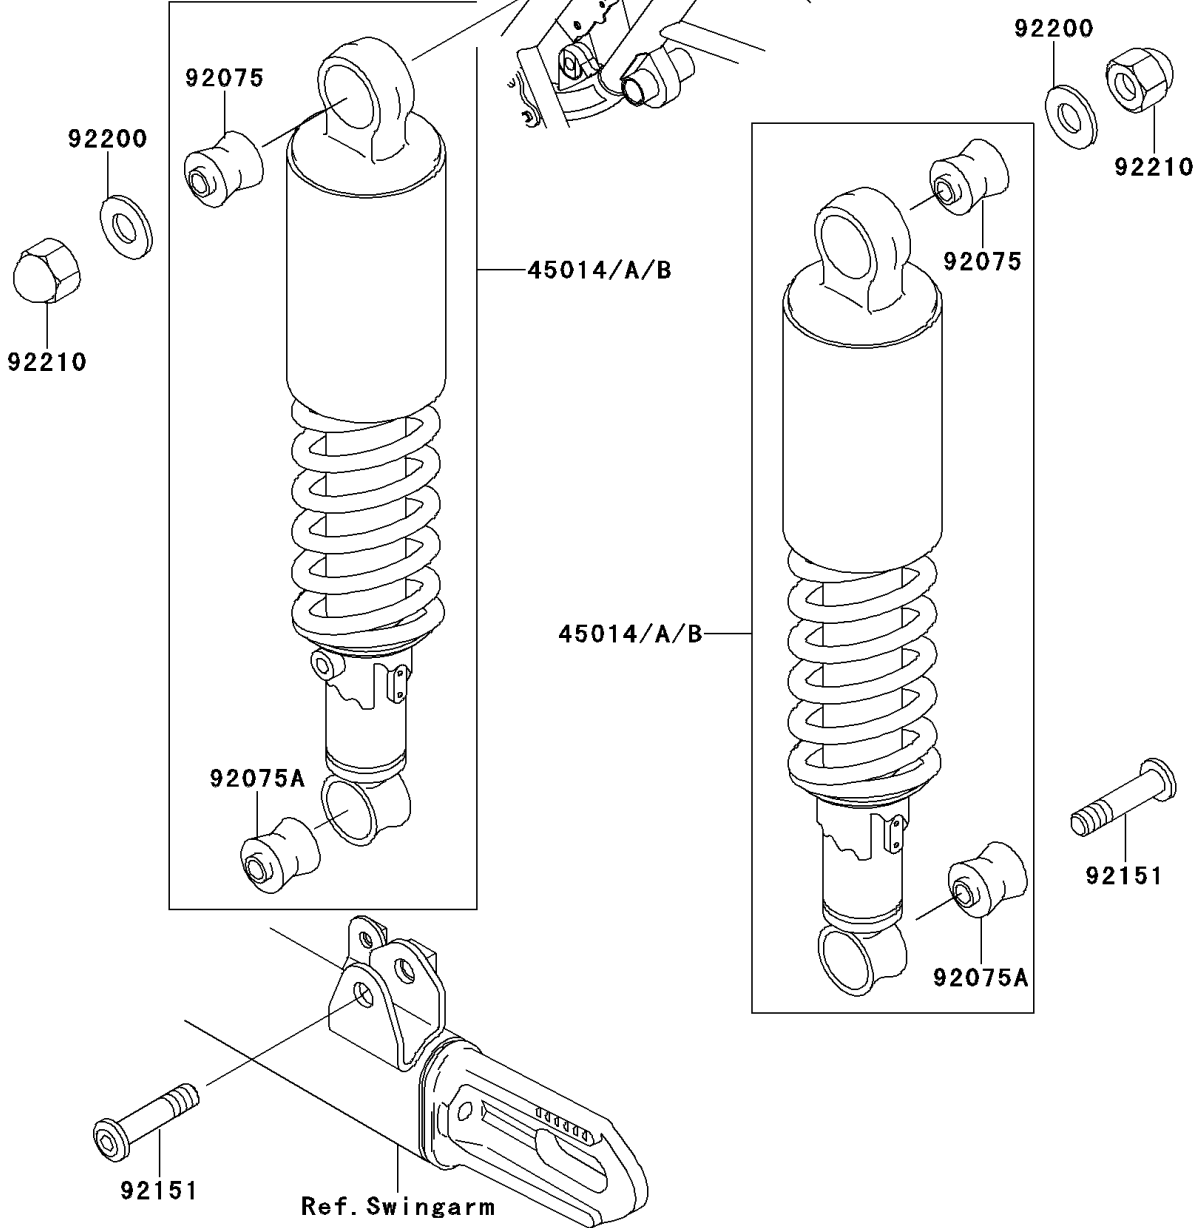

2000 W650 PARTS DIAGRAM

Suspension/Shock Absorber

F2151

Ref. Frame

2000 W650 PARTS LIST

Suspension/Shock Absorber

ITEM NAME	PART NUMBER	QUANTITY
SHOCKABSORBER (Ref # 45014)	45014-1731	2
DAMPER,SHOCKABSORBER (Ref # 92075)	92075-1141	2
DAMPER,SHOCKABSORBER (Ref # 92075A)	92075-1586	2
BOLT,SOCKET,10X35 (Ref # 92151)	92151-1371	2
WASHER,12MM (Ref # 92200)	92200-1312	2
NUT,CAP,12MM (Ref # 92210)	92210-1174	2