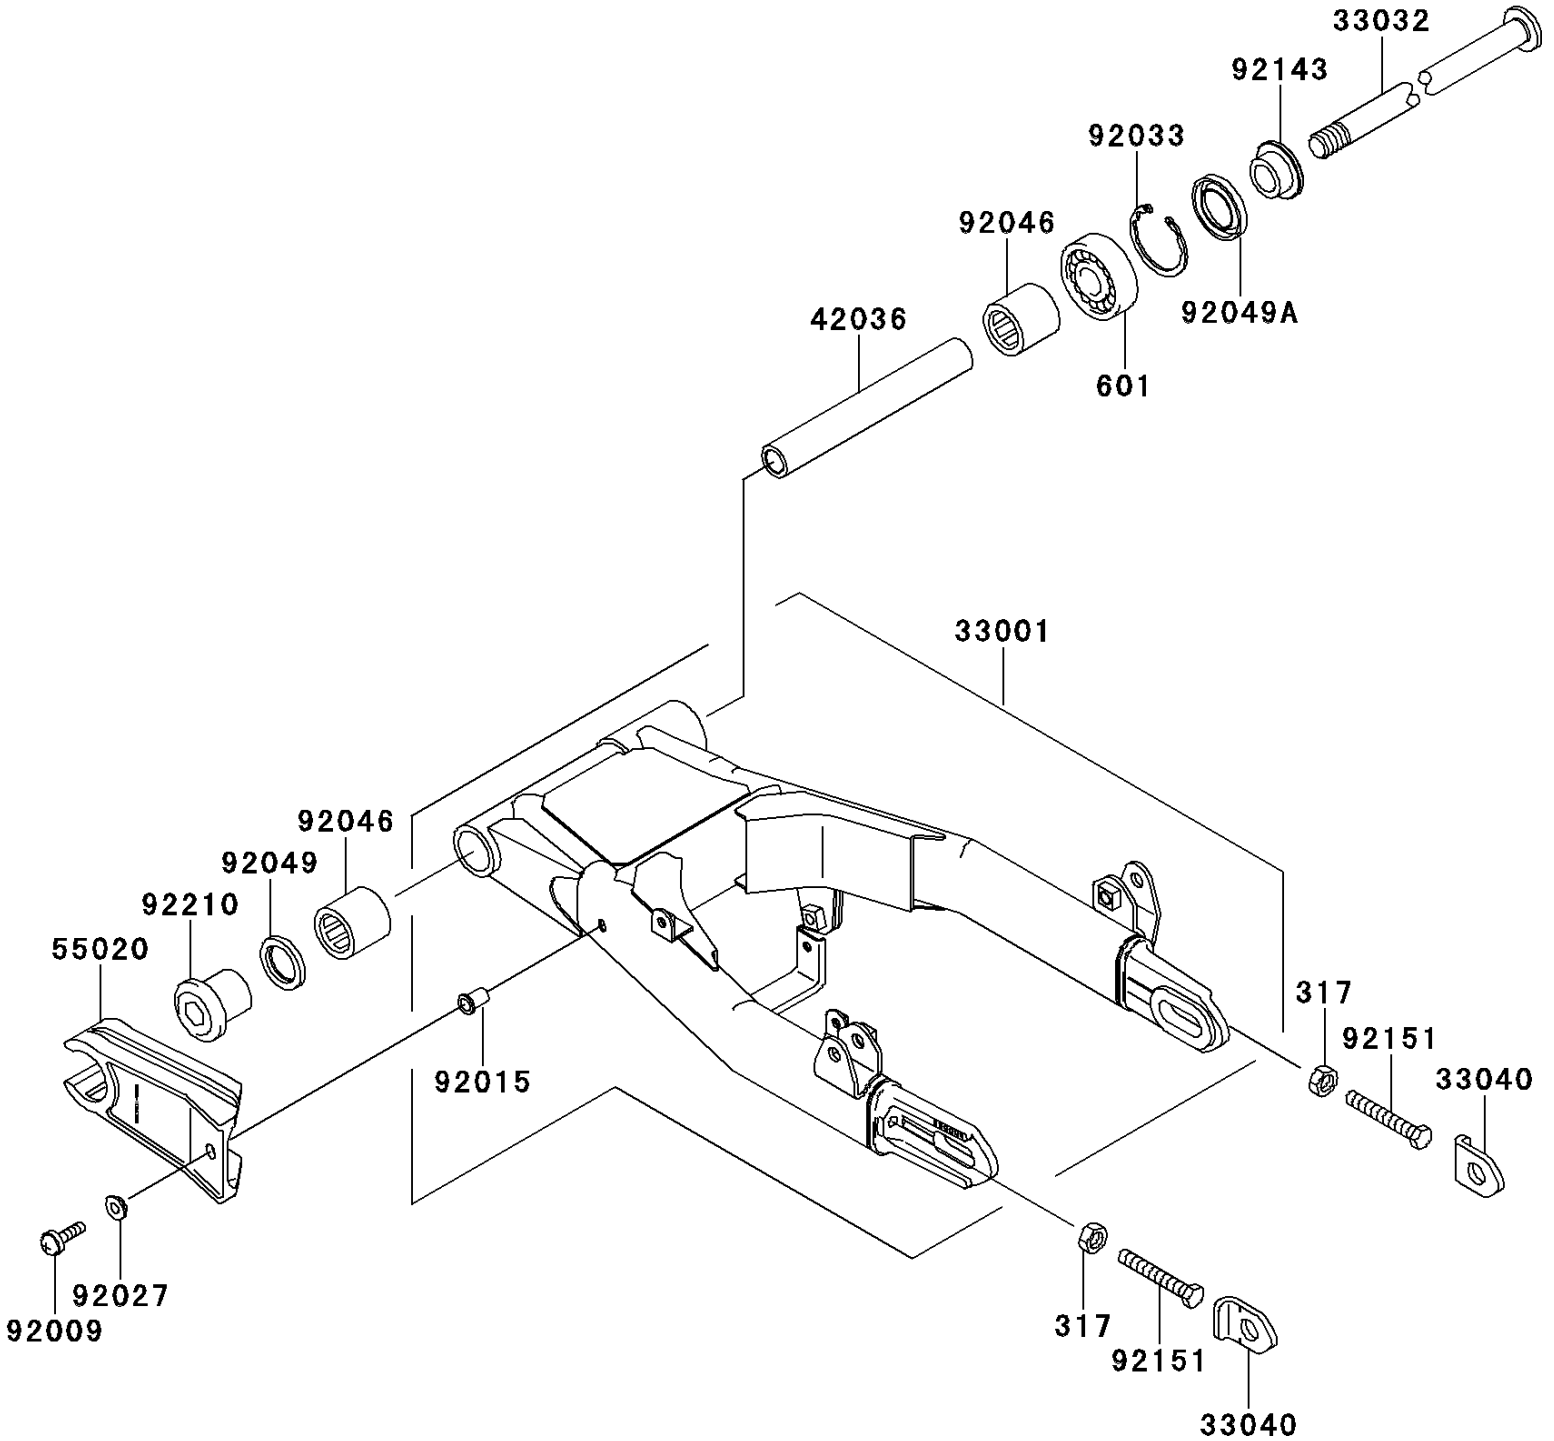

## 2002 W650 (Canada Only) PARTS DIAGRAM

Swingarm

F2141

## 2002 W650 (Canada Only) PARTS LIST

Swingarm

ITEM NAME	PART NUMBER	QUANTITY
NUT-HEX-SMALL,8MM (Ref # 317)	317G0800	1
BEARING-BALL,#6203 (Ref # 601)	601A6203	1
ARM-COMP-SWING (Ref # 33001)	33001-1565	1
SHAFT-SWING ARM (Ref # 33032)	33032-1192	1
ADJUSTER-CHAIN (Ref # 33040)	33040-1181	1
SLEEVE,SWING ARM,L=186.6 (Ref # 42036)	42036-1352	1
GUARD,CHAIN (Ref # 55020)	55020-1686	1
SCREW,6X18 (Ref # 92009)	92009-1663	1
NUT,POP,6MM,L=15 (Ref # 92015)	92015-1791	1
COLLAR,L=4.5 (Ref # 92027)	92027-1965	1
RING-SNAP,40MM (Ref # 92033)	92033-1040	1
BEARING-NEEDLE,BHTM2530-1 (Ref # 92046)	92046-1035	1
SEAL-OIL,MH25334 (Ref # 92049)	92049-1060	1
SEAL-OIL,VC25X40X5 (Ref # 92049A)	92049-1388	1
COLLAR,RR AXLE,L=14 (Ref # 92143)	92143-1188	1
BOLT,8X55 (Ref # 92151)	92151-1578	1
NUT,PIVOT,16MM (Ref # 92210)	92210-1077	1