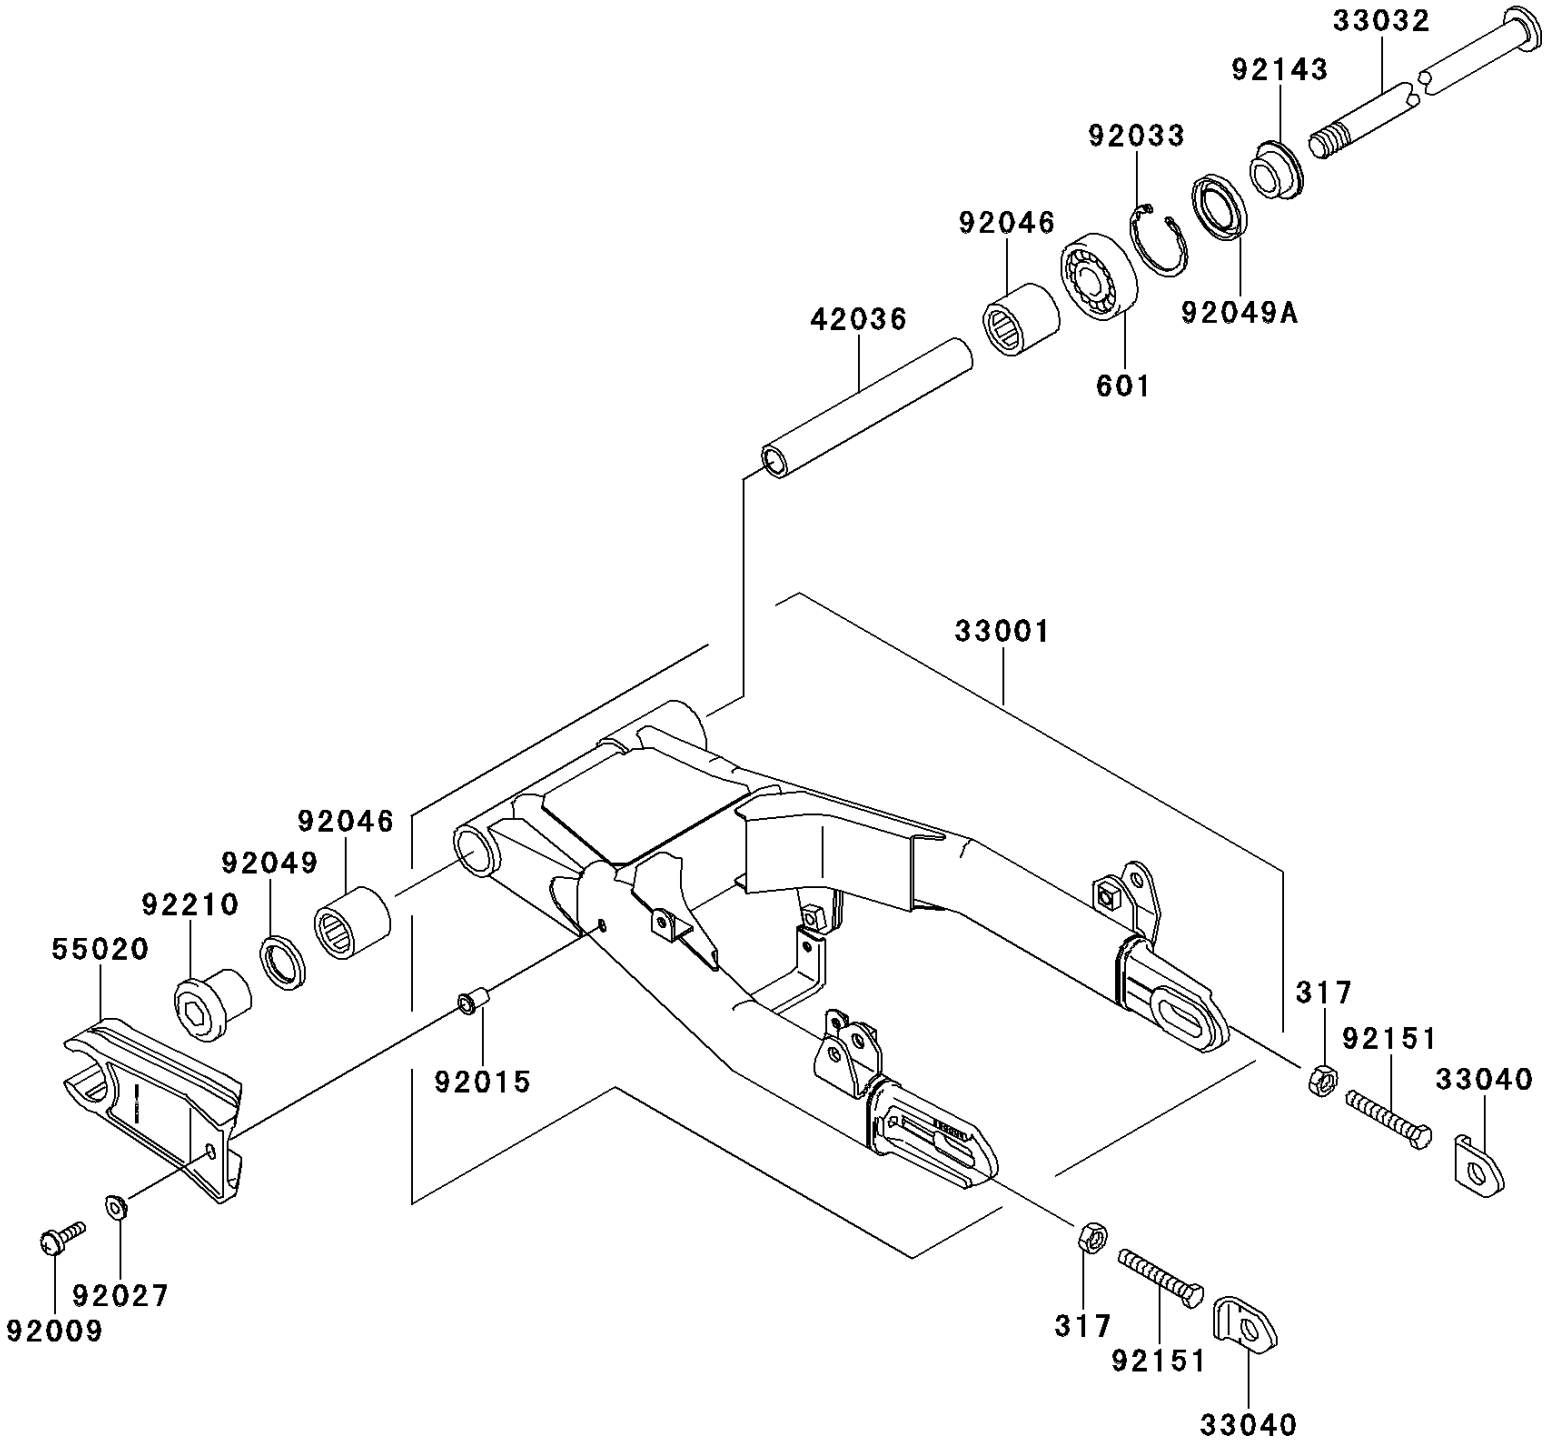

## 2001 W650 PARTS DIAGRAM

Swingarm

F2141

## 2001 W650 PARTS LIST

Swingarm

ITEM NAME	PART NUMBER	QUANTITY
NUT-HEX-SMALL,8MM (Ref # 317)	317G0800	1
BEARING-BALL,#6203 (Ref # 601)	601A6203	1
ARM-COMP-SWING (Ref # 33001)	33001-1565	1
SHAFT-SWING ARM (Ref # 33032)	33032-1192	1
ADJUSTER-CHAIN (Ref # 33040)	33040-1181	1
SLEEVE,SWING ARM,L=186.6 (Ref # 42036)	42036-1352	1
GUARD,CHAIN (Ref # 55020)	55020-1686	1
SCREW,6X18 (Ref # 92009)	92009-1663	1
NUT,POP,6MM,L=15 (Ref # 92015)	92015-1791	1
COLLAR,L=4.5 (Ref # 92027)	92027-1965	1
RING-SNAP,40MM (Ref # 92033)	92033-1040	1
BEARING-NEEDLE,BHTM2530-1 (Ref # 92046)	92046-1035	1
SEAL-OIL,MH25334 (Ref # 92049)	92049-1060	1
SEAL-OIL,VC25X40X5 (Ref # 92049A)	92049-1388	1
COLLAR,RR AXLE,L=14 (Ref # 92143)	92143-1188	1
BOLT,8X55 (Ref # 92151)	92151-1578	1
NUT,PIVOT,16MM (Ref # 92210)	92210-1077	1