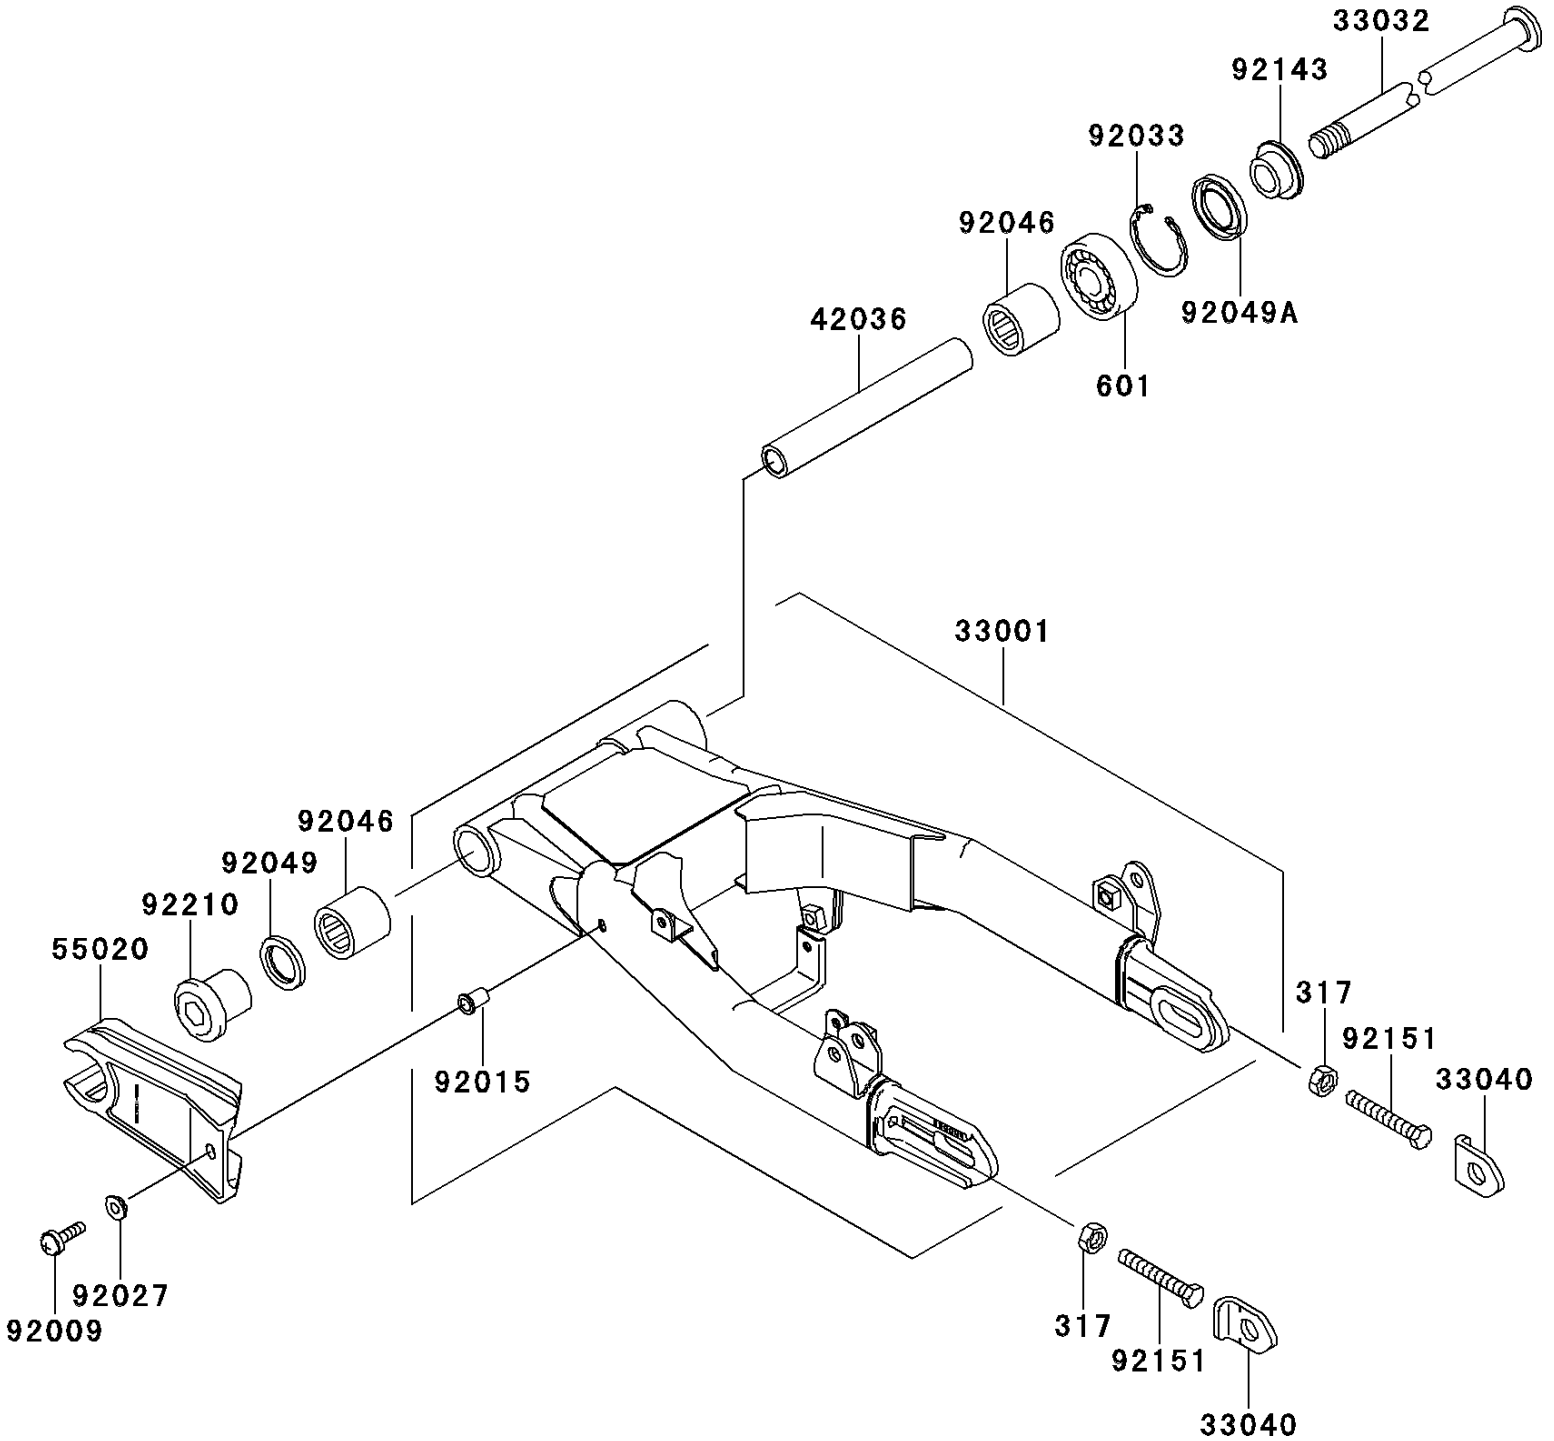

# 2000 W650 PARTS DIAGRAM

Swingarm

F2141

## 2000 W650 PARTS LIST

### Swingarm

ITEM NAME	PART NUMBER	QUANTITY
NUT-HEX-SMALL,8MM (Ref # 317)	317G0800	2
BEARING-BALL,#6203 (Ref # 601)	601A6203	1
ARM-COMP-SWING (Ref # 33001)	33001-1565	1
SHAFT-SWING ARM (Ref # 33032)	33032-1192	1
ADJUSTER-CHAIN (Ref # 33040)	33040-1181	2
SLEEVE,SWING ARM,L=186.6 (Ref # 42036)	42036-1352	1
GUARD,CHAIN (Ref # 55020)	55020-1686	1
SCREW,6X18 (Ref # 92009)	92009-1663	1
NUT,POP,6MM,L=15 (Ref # 92015)	92015-1791	1
COLLAR,L=4.5 (Ref # 92027)	92027-1965	1
RING-SNAP,40MM (Ref # 92033)	92033-1040	1
BEARING-NEEDLE,BHTM2530-1 (Ref # 92046)	92046-1035	2
SEAL-OIL,MH25334 (Ref # 92049)	92049-1060	1
SEAL-OIL,VC25X40X5 (Ref # 92049A)	92049-1388	1
COLLAR,RR AXLE,L=14 (Ref # 92143)	92143-1188	1
BOLT,8X55 (Ref # 92151)	92151-1578	2
NUT,PIVOT,16MM (Ref # 92210)	92210-1077	1