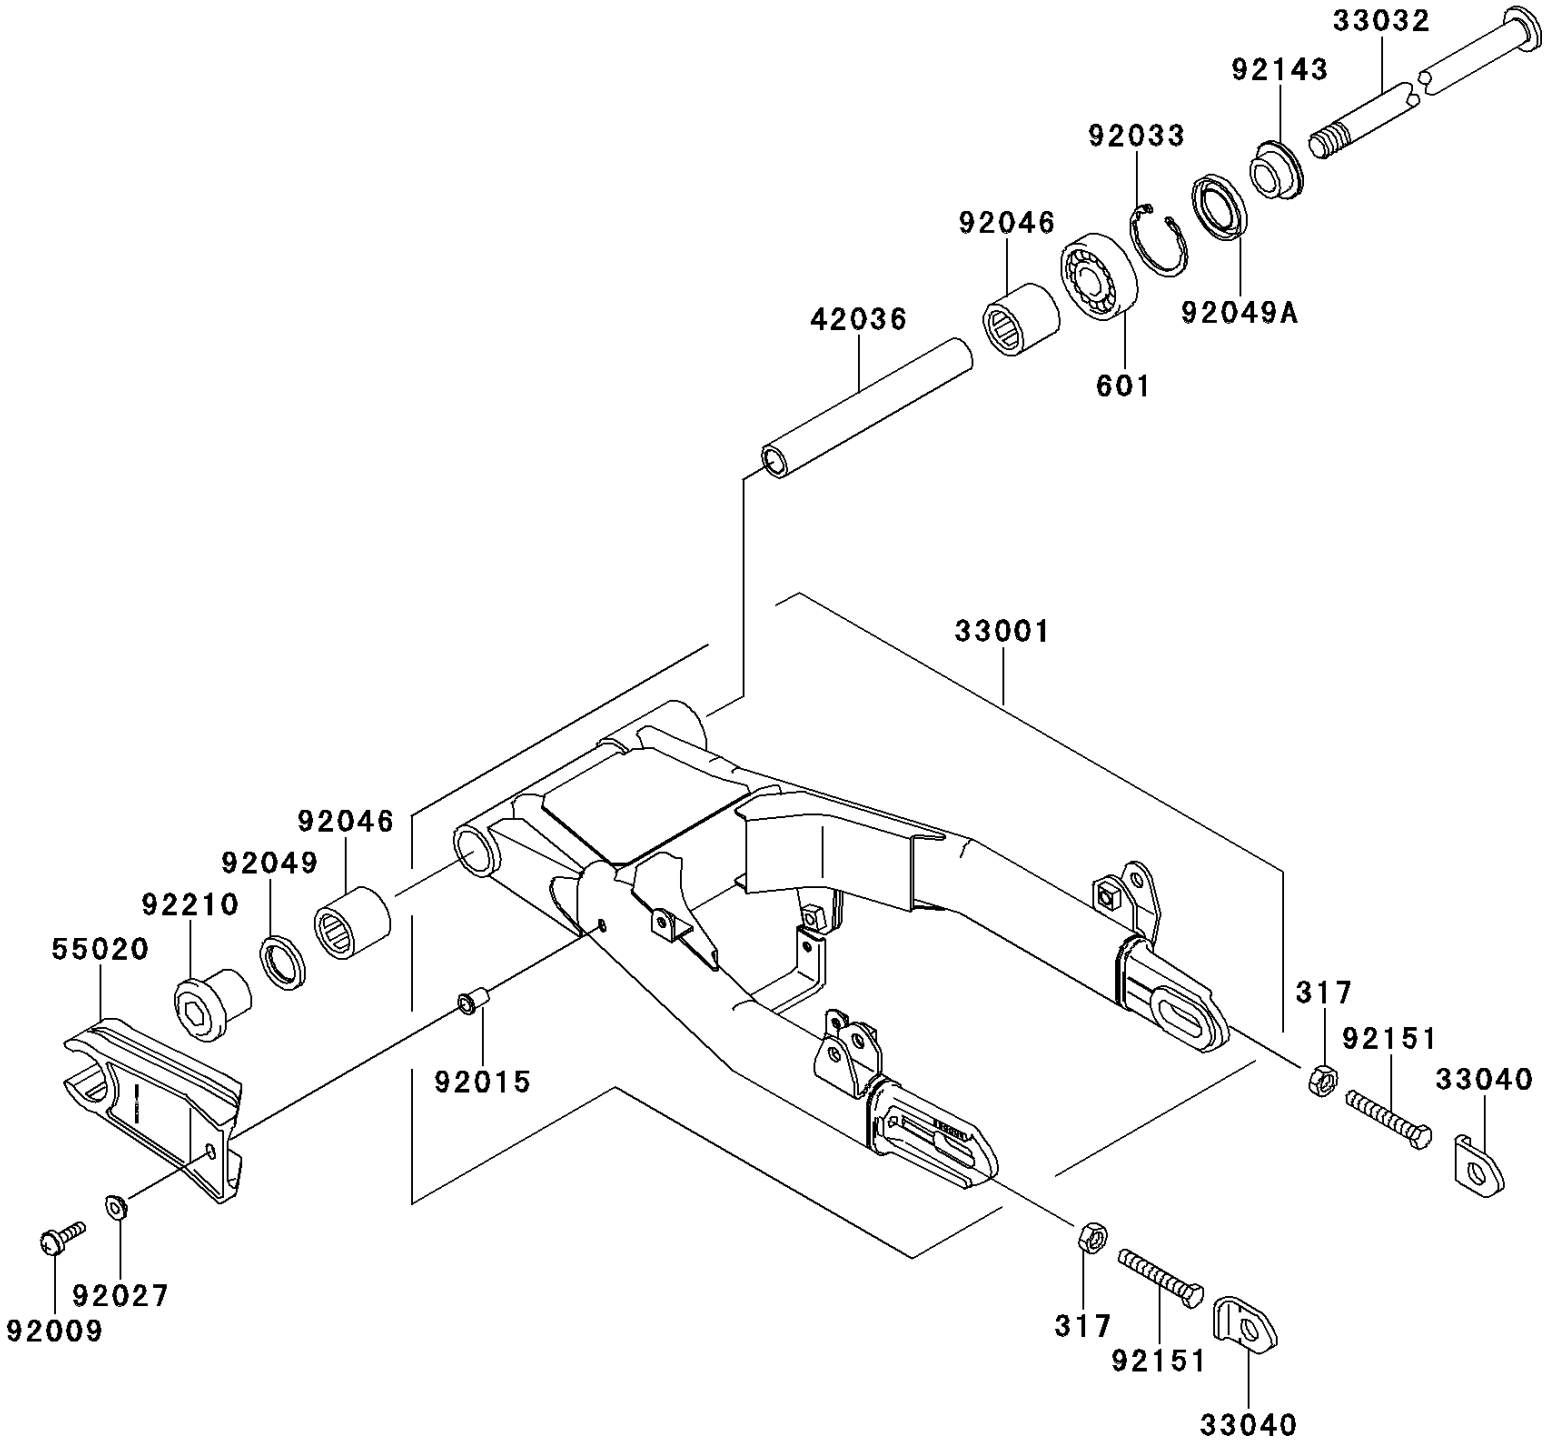

2000 W650 PARTS DIAGRAM

Swingarm

F2141

2000 W650 PARTS LIST

Swingarm

ITEM NAME	PART NUMBER	QUANTITY
NUT-HEX-SMALL,8MM (Ref # 317)	317G0800	2
BEARING-BALL,#6203 (Ref # 601)	601A6203	1
ARM-COMP-SWING (Ref # 33001)	33001-1565	1
SHAFT-SWING ARM (Ref # 33032)	33032-1192	1
ADJUSTER-CHAIN (Ref # 33040)	33040-1181	2
SLEEVE,SWING ARM,L=186.6 (Ref # 42036)	42036-1352	1
GUARD,CHAIN (Ref # 55020)	55020-1686	1
SCREW,6X18 (Ref # 92009)	92009-1663	1
NUT,POP,6MM,L=15 (Ref # 92015)	92015-1791	1
COLLAR,L=4.5 (Ref # 92027)	92027-1965	1
RING-SNAP,40MM (Ref # 92033)	92033-1040	1
BEARING-NEEDLE,BHTM2530-1 (Ref # 92046)	92046-1035	2
SEAL-OIL,MH25334 (Ref # 92049)	92049-1060	1
SEAL-OIL,VC25X40X5 (Ref # 92049A)	92049-1388	1
COLLAR,RR AXLE,L=14 (Ref # 92143)	92143-1188	1
BOLT,8X55 (Ref # 92151)	92151-1578	2
NUT,PIVOT,16MM (Ref # 92210)	92210-1077	1