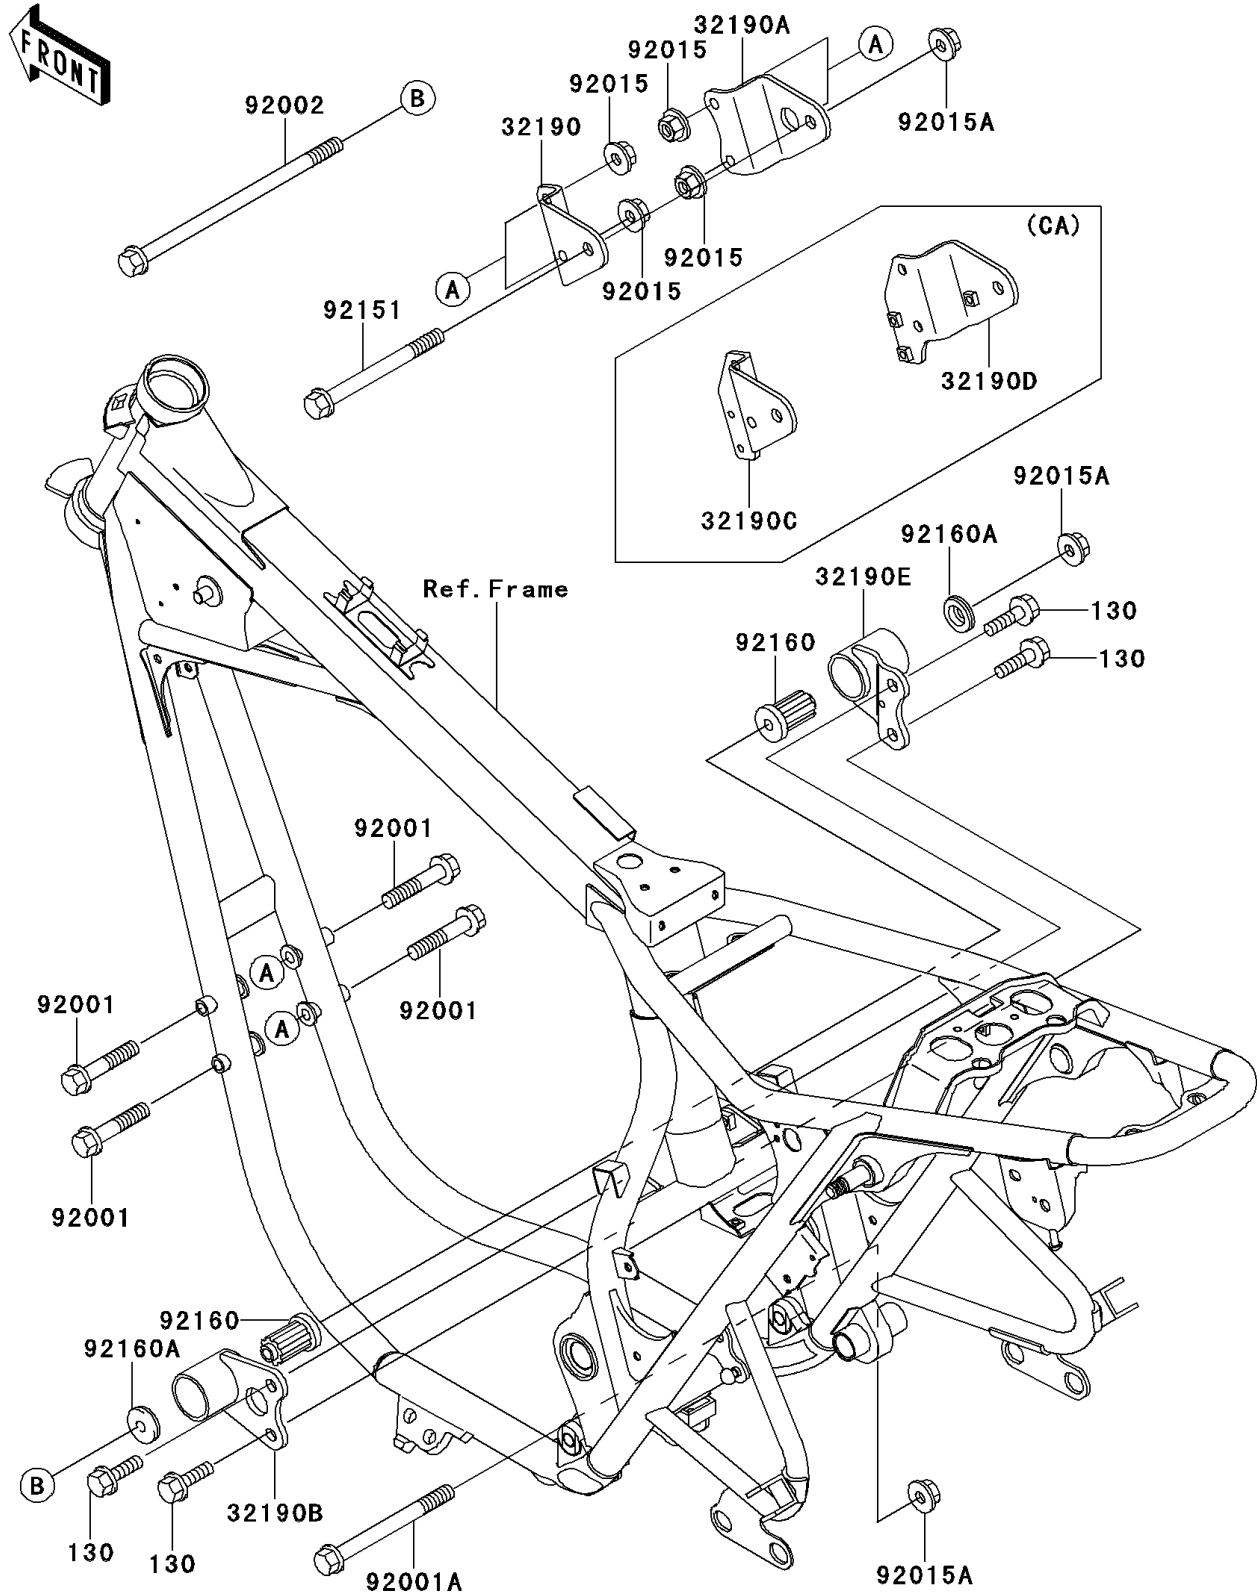

2001 W650 PARTS DIAGRAM

Engine Mount

F2132

2001 W650 PARTS LIST

Engine Mount

| ITEM NAME | PART NUMBER | QUANTITY |
|-----------|-------------|----------|
|-----------|-------------|----------|