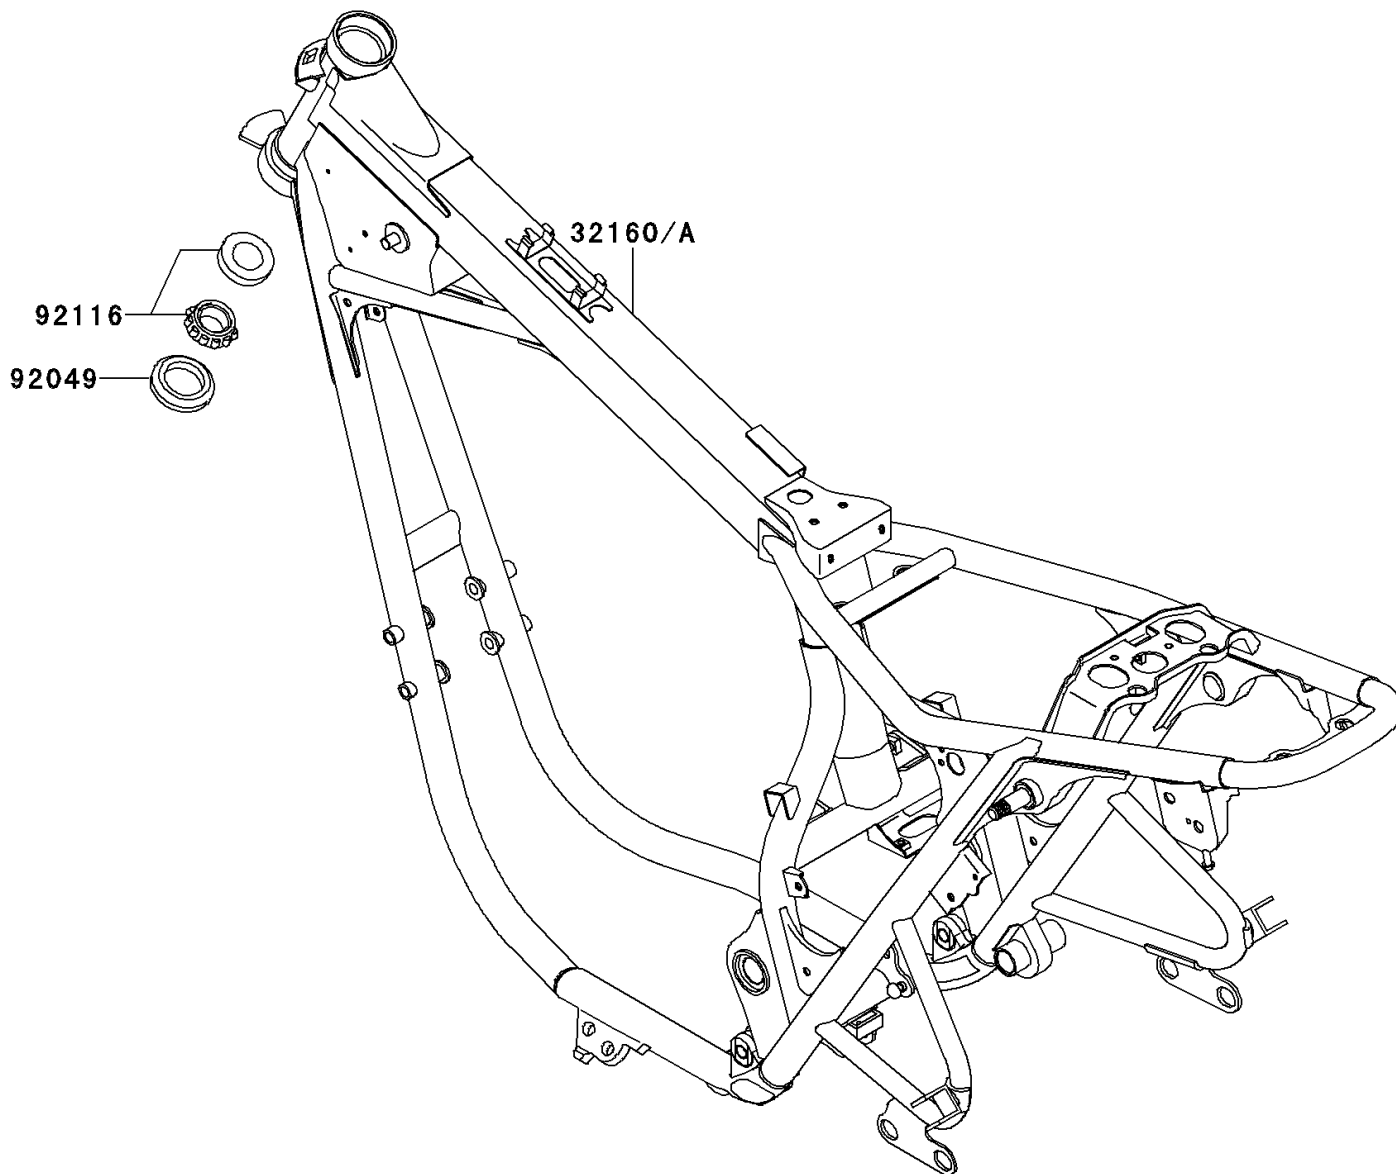

2001 W650 PARTS DIAGRAM

Frame

F2120

2001 W650 PARTS LIST

Frame

ITEM NAME	PART NUMBER	QUANTITY
FRAME-COMP (Ref # 32160A)	32160-1708	1
NUT,25MM,T=12 (Ref # 92015)	92015-1546	1
SEAL-OIL,XMHE36X52X4J (Ref # 92049)	92049-1162	1
SEAL-OIL,STEERING STEM (Ref # 92049A)	92049-1214	1
RING-O,ID=24.5 (Ref # 92055)	92055-1459	1
BEARING-ROLLER,HR320/28XJ (Ref # 92116)	92116-1009	1
BEARING-ROLLER,HI-CAP32005JR-1 (Ref # 92116A)	92116-1056	1
WASHER,CLAW,18.5X30X2.3 (Ref # 92200)	92200-1357	1
WASHER,19X32X2.6 (Ref # 92200A)	92200-1489	1
NUT,CAP,18MM (Ref # 92210)	92210-1287	1