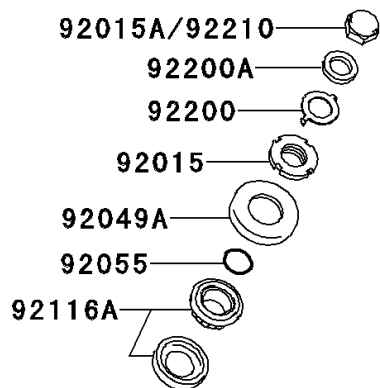

2001 W650 PARTS DIAGRAM

Frame

F2120

2001 W650 PARTS LIST

Frame

ITEM NAME	PART NUMBER	QUANTITY
FRAME-COMP (Ref # 32160A)	32160-1708	1
NUT,25MM,T=12 (Ref # 92015)	92015-1546	1
SEAL-OIL,XMHE36X52X4J (Ref # 92049)	92049-1162	1
SEAL-OIL,STEERING STEM (Ref # 92049A)	92049-1214	1
RING-O,ID=24.5 (Ref # 92055)	92055-1459	1
BEARING-ROLLER,HR320/28XJ (Ref # 92116)	92116-1009	1
BEARING-ROLLER,HI-CAP32005JR-1 (Ref # 92116A)	92116-1056	1
WASHER,CLAW,18.5X30X2.3 (Ref # 92200)	92200-1357	1
WASHER,19X32X2.6 (Ref # 92200A)	92200-1489	1
NUT,CAP,18MM (Ref # 92210)	92210-1287	1