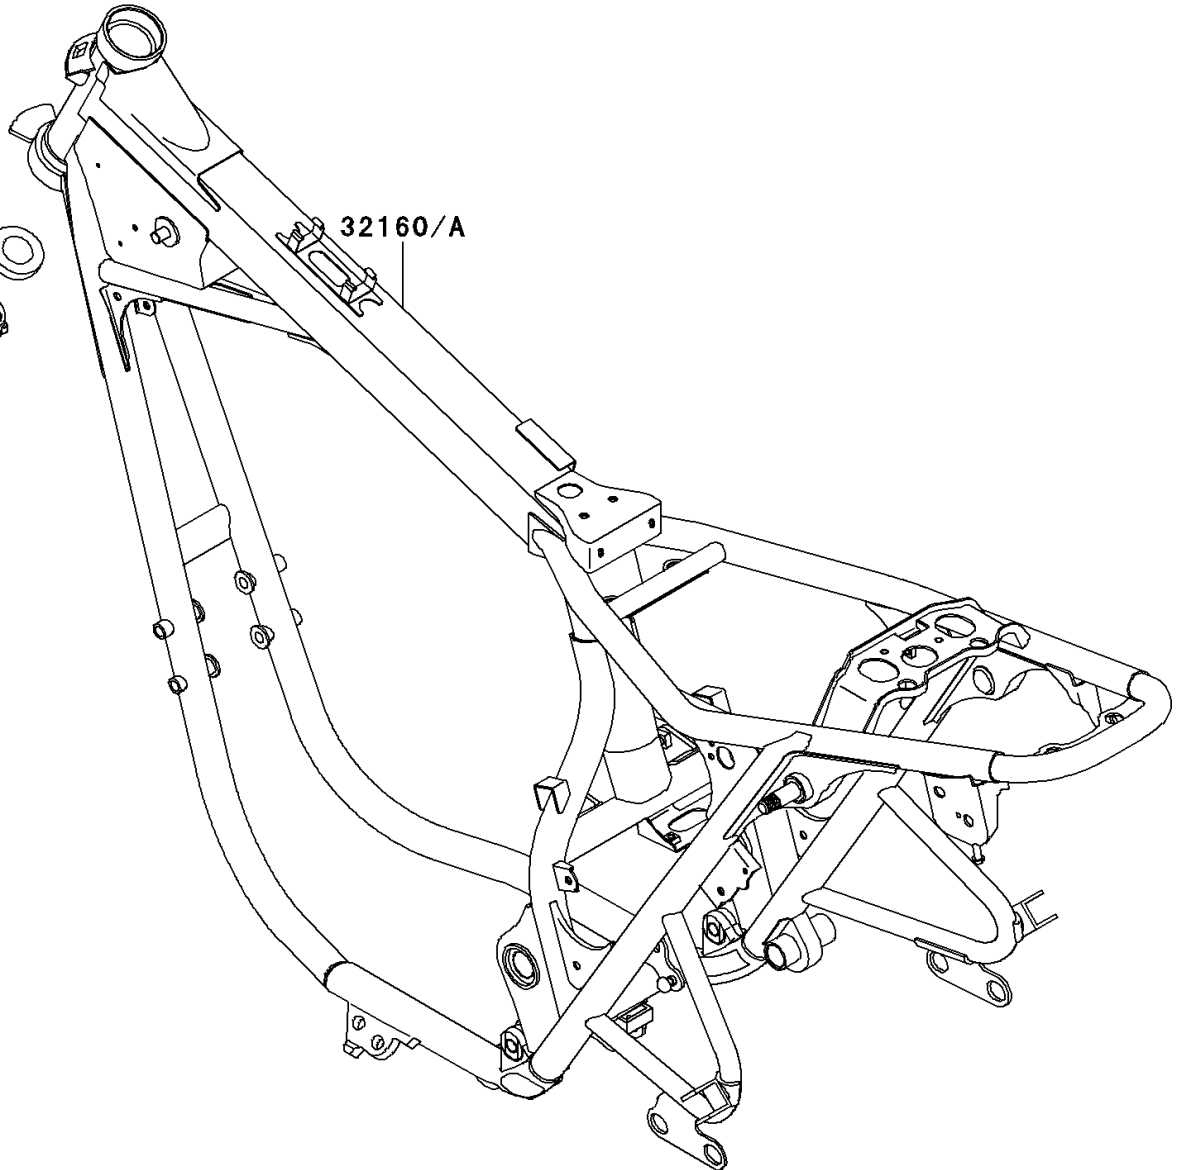

# 2001 W650 PARTS DIAGRAM

Frame

F2120

- 92015A/92210
- 92200A
- 92200
- 92015
- 92049A
- 92055
- 92116A

- 92116
- 92049
- 32160/A

## 2001 W650 PARTS LIST

### Frame

ITEM NAME	PART NUMBER	QUANTITY
FRAME-COMP (Ref # 32160A)	32160-1708	1
NUT,25MM,T=12 (Ref # 92015)	92015-1546	1
SEAL-OIL,XMHE36X52X4J (Ref # 92049)	92049-1162	1
SEAL-OIL,STEERING STEM (Ref # 92049A)	92049-1214	1
RING-O,ID=24.5 (Ref # 92055)	92055-1459	1
BEARING-ROLLER,HR320/28XJ (Ref # 92116)	92116-1009	1
BEARING-ROLLER,HI-CAP32005JR-1 (Ref # 92116A)	92116-1056	1
WASHER,CLAW,18.5X30X2.3 (Ref # 92200)	92200-1357	1
WASHER,19X32X2.6 (Ref # 92200A)	92200-1489	1
NUT,CAP,18MM (Ref # 92210)	92210-1287	1