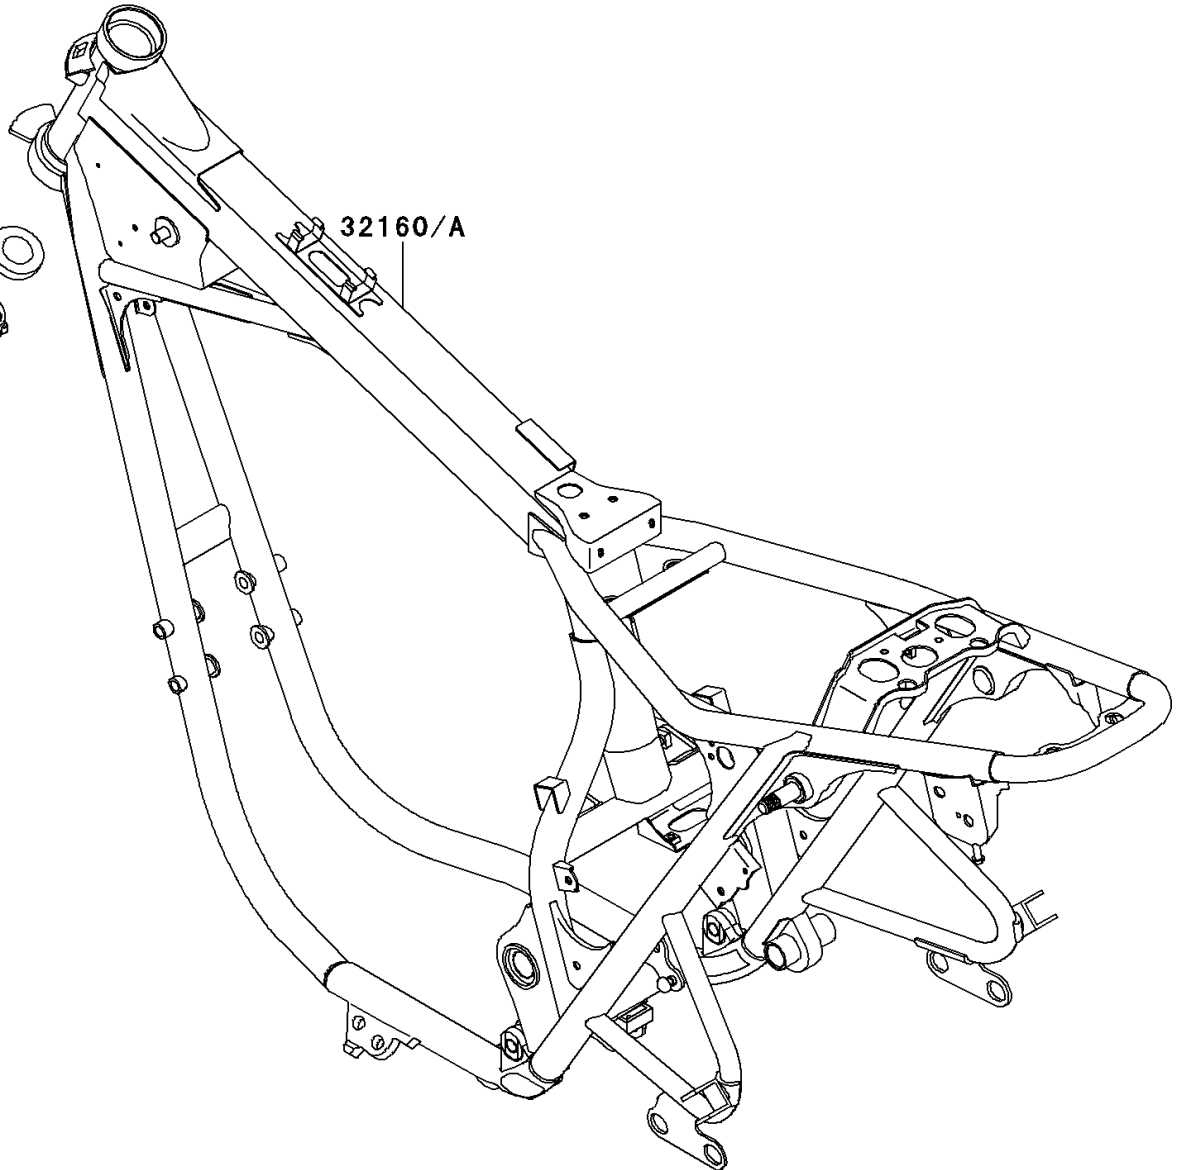

2000 W650 PARTS DIAGRAM

Frame

F2120

- 92015A/92210
- 92200A
- 92200
- 92015
- 92049A
- 92055
- 92116A

- 92116
- 92049
- 32160/A

2000 W650 PARTS LIST

Frame

ITEM NAME	PART NUMBER	QUANTITY
FRAME-COMP (Ref # 32160)	32160-1670	1
NUT,25MM,T=12 (Ref # 92015)	92015-1546	1
NUT,CAP,18MM (Ref # 92015A)	92015-1736	1
SEAL-OIL,XMHE36X52X4J (Ref # 92049)	92049-1162	1
SEAL-OIL,STEERING STEM (Ref # 92049A)	92049-1214	1
RING-O,ID=24.5 (Ref # 92055)	92055-1459	1
BEARING-ROLLER,HR320/28XJ (Ref # 92116)	92116-1009	1
BEARING-ROLLER,HI-CAP32005JR-1 (Ref # 92116A)	92116-1056	1
WASHER,CLAW,18.5X30X2.3 (Ref # 92200)	92200-1357	1
WASHER,19X32X2.6 (Ref # 92200A)	92200-1489	1