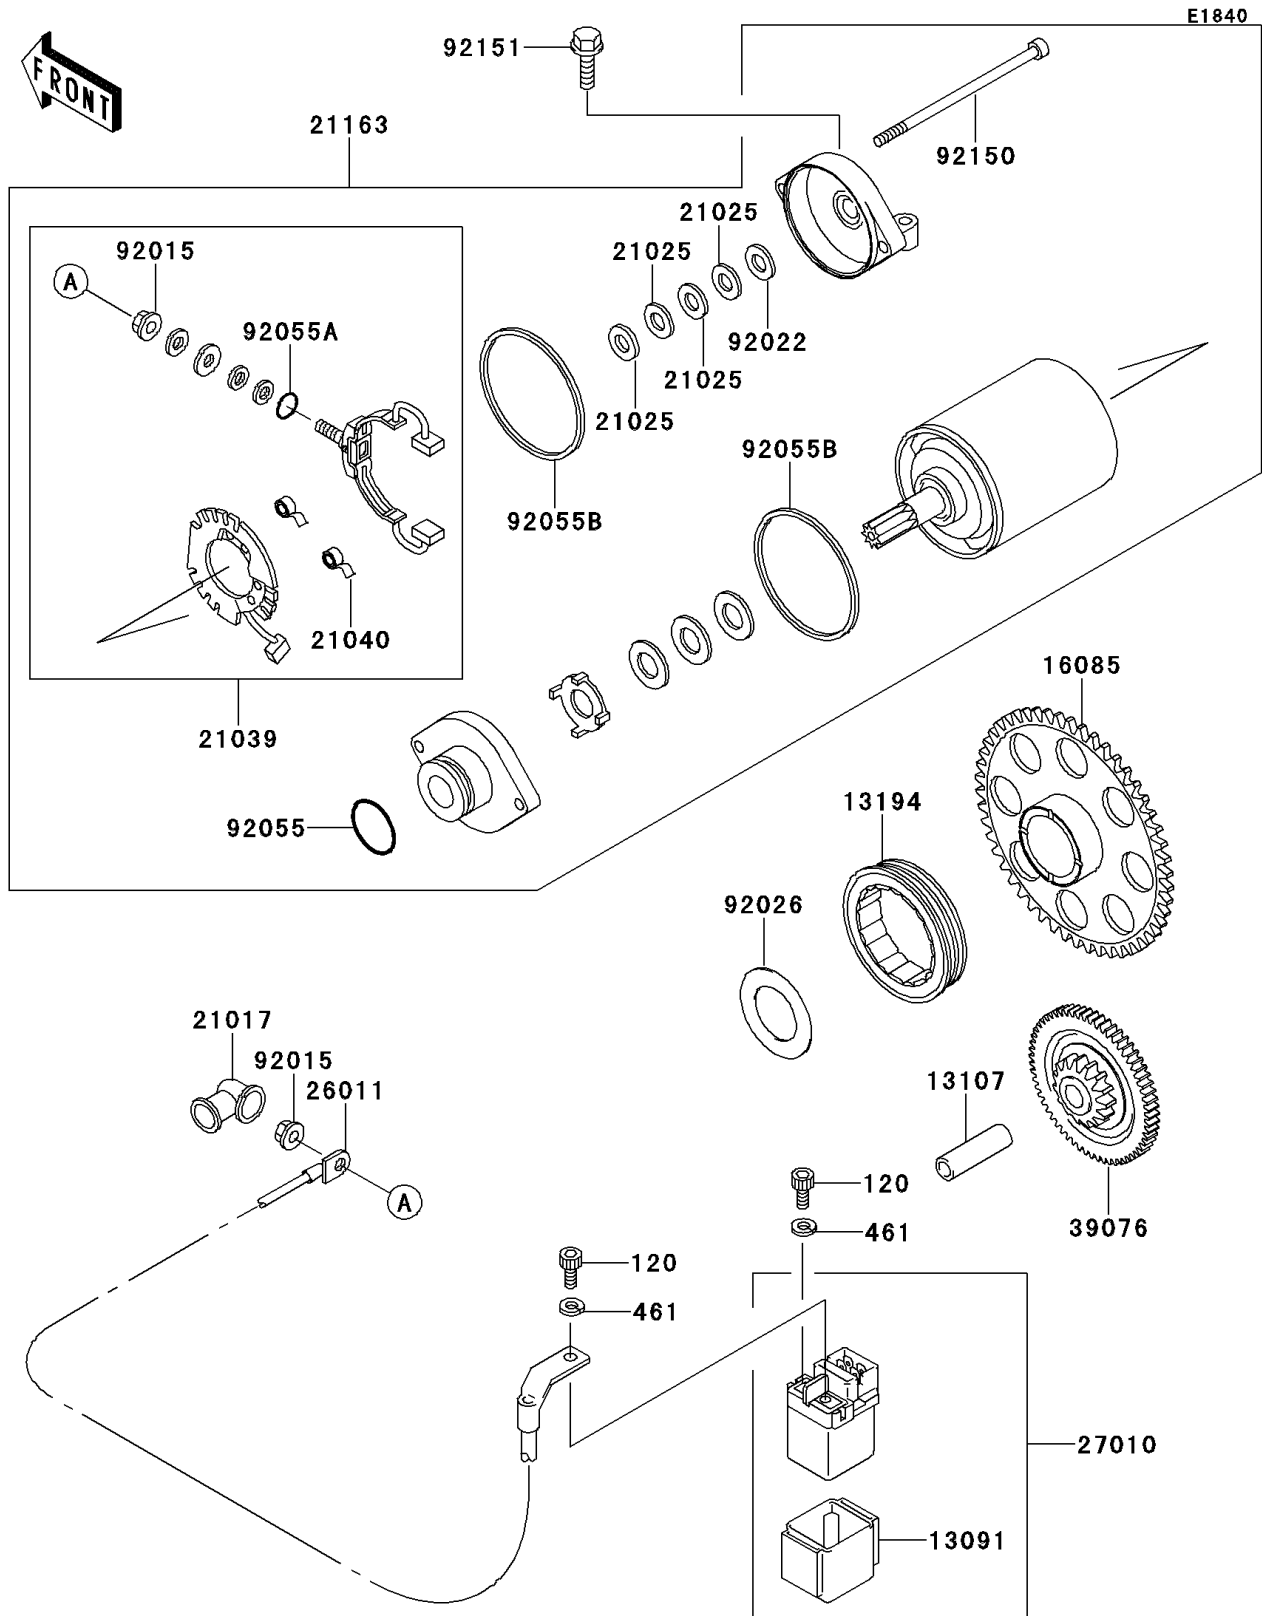

## 2001 W650 PARTS DIAGRAM

Starter Motor

## 2001 W650 PARTS LIST

Starter Motor

ITEM NAME	PART NUMBER	QUANTITY
BOLT-SOCKET (Ref # 120)	120S0510	1
WASHER-SPRING,5MM,BLACK (Ref # 461)	461K0500	1
HOLDER,SWITCH (Ref # 13091)	13091-1883	1
SHAFT,IDLE GEAR (Ref # 13107)	13107-1106	1
CLUTCH-ONEWAY (Ref # 13194)	13194-1083	1
GEAR,ONEWAY CLUTCH (Ref # 16085)	16085-1318	1
GROMMET,STARTER TERMINAL (Ref # 21017)	21017-017	1
WASHER,9.1X18X0.2 (Ref # 21025)	21025-011	1
BRUSH,CARBON (Ref # 21039)	21039-1060	1
SPRING-BRUSH (Ref # 21040)	21040-1055	1
STARTER-ELECTRIC (Ref # 21163)	21163-1263	1
WIRE-LEAD,STARTER MOTOR (Ref # 26011)	26011-1737	1
SWITCH,MAGNETIC (Ref # 27010)	27010-1347	1
LIMITER,STARTER GEAR (Ref # 39076)	39076-1073	1
NUT,STARTER MOTOR (Ref # 92015)	92015-1476	1
WASHER,9.1X18X0.8 (Ref # 92022)	92022-1132	1
SPACER,29.1X47.5X1.2 (Ref # 92026)	92026-087	1
RING-O (Ref # 92055)	92055-1276	1
RING-O,4.5X2.0 (Ref # 92055A)	92055-1370	1
RING-O,STARTER MOTOR (Ref # 92055B)	92055-1381	1
BOLT,STARTER MOTOR (Ref # 92150)	92150-1913	1
BOLT,6X22 (Ref # 92151)	92151-1500	1