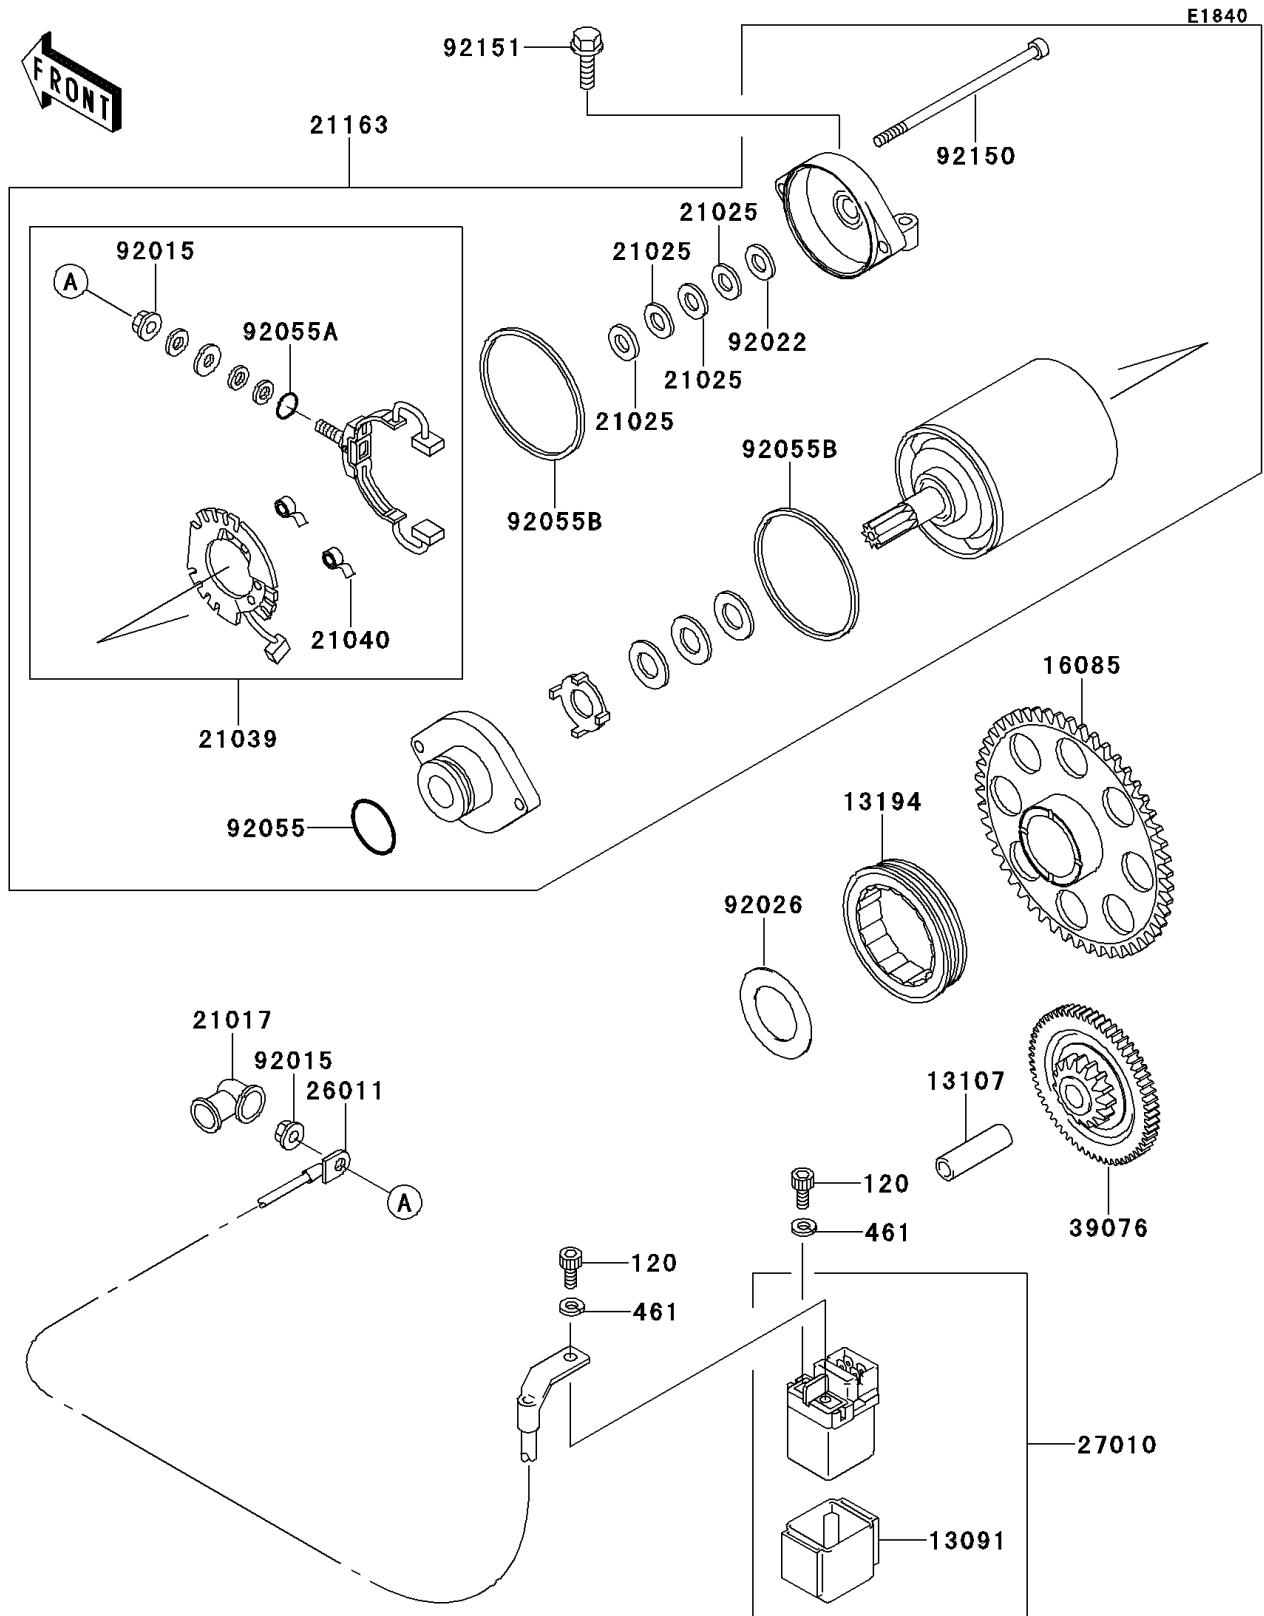

2000 W650 PARTS DIAGRAM

Starter Motor

2000 W650 PARTS LIST

Starter Motor

ITEM NAME	PART NUMBER	QUANTITY
BOLT-SOCKET (Ref # 120)	120S0510	2
WASHER-SPRING,5MM,BLACK (Ref # 461)	461K0500	2
HOLDER,SWITCH (Ref # 13091)	13091-1883	1
SHAFT,IDLE GEAR (Ref # 13107)	13107-1106	1
CLUTCH-ONEWAY (Ref # 13194)	13194-1083	1
GEAR,ONEWAY CLUTCH (Ref # 16085)	16085-1318	1
GROMMET,STARTER TERMINAL (Ref # 21017)	21017-017	1
WASHER,9.1X18X0.2 (Ref # 21025)	21025-011	AR
BRUSH,CARBON (Ref # 21039)	21039-1060	1
SPRING-BRUSH (Ref # 21040)	21040-1055	4
STARTER-ELECTRIC (Ref # 21163)	21163-1263	1
WIRE-LEAD,STARTER MOTOR (Ref # 26011)	26011-1737	1
SWITCH,MAGNETIC (Ref # 27010)	27010-1347	1
LIMITER,STARTER GEAR (Ref # 39076)	39076-1073	1
NUT,STARTER MOTOR (Ref # 92015)	92015-1476	2
WASHER,9.1X18X0.8 (Ref # 92022)	92022-1132	1
SPACER,29.1X47.5X1.2 (Ref # 92026)	92026-087	1
RING-O (Ref # 92055)	92055-1276	1
RING-O,4.5X2.0 (Ref # 92055A)	92055-1370	1
RING-O,STARTER MOTOR (Ref # 92055B)	92055-1381	2
BOLT,STARTER MOTOR (Ref # 92150)	92150-1913	2
BOLT,6X22 (Ref # 92151)	92151-1500	2