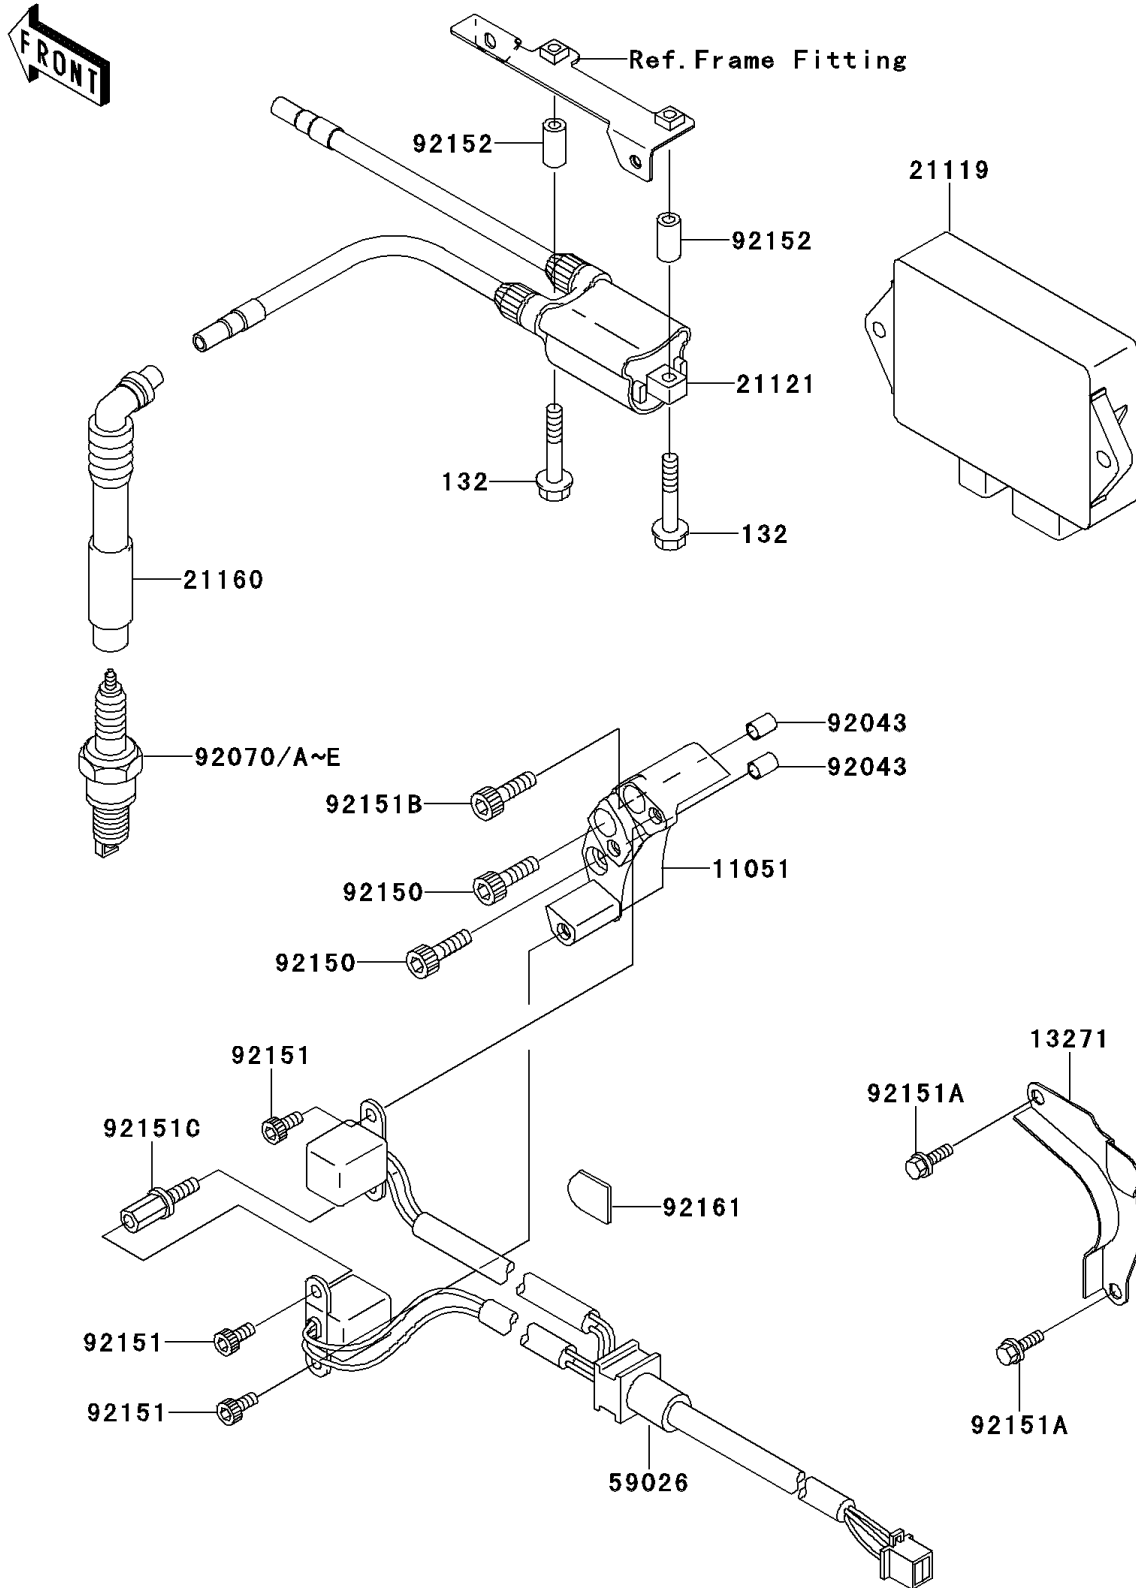

2001 W650 PARTS DIAGRAM

Ignition System

E1830

2001 W650 PARTS LIST

Ignition System

ITEM NAME	PART NUMBER	QUANTITY
-----------	-------------	----------