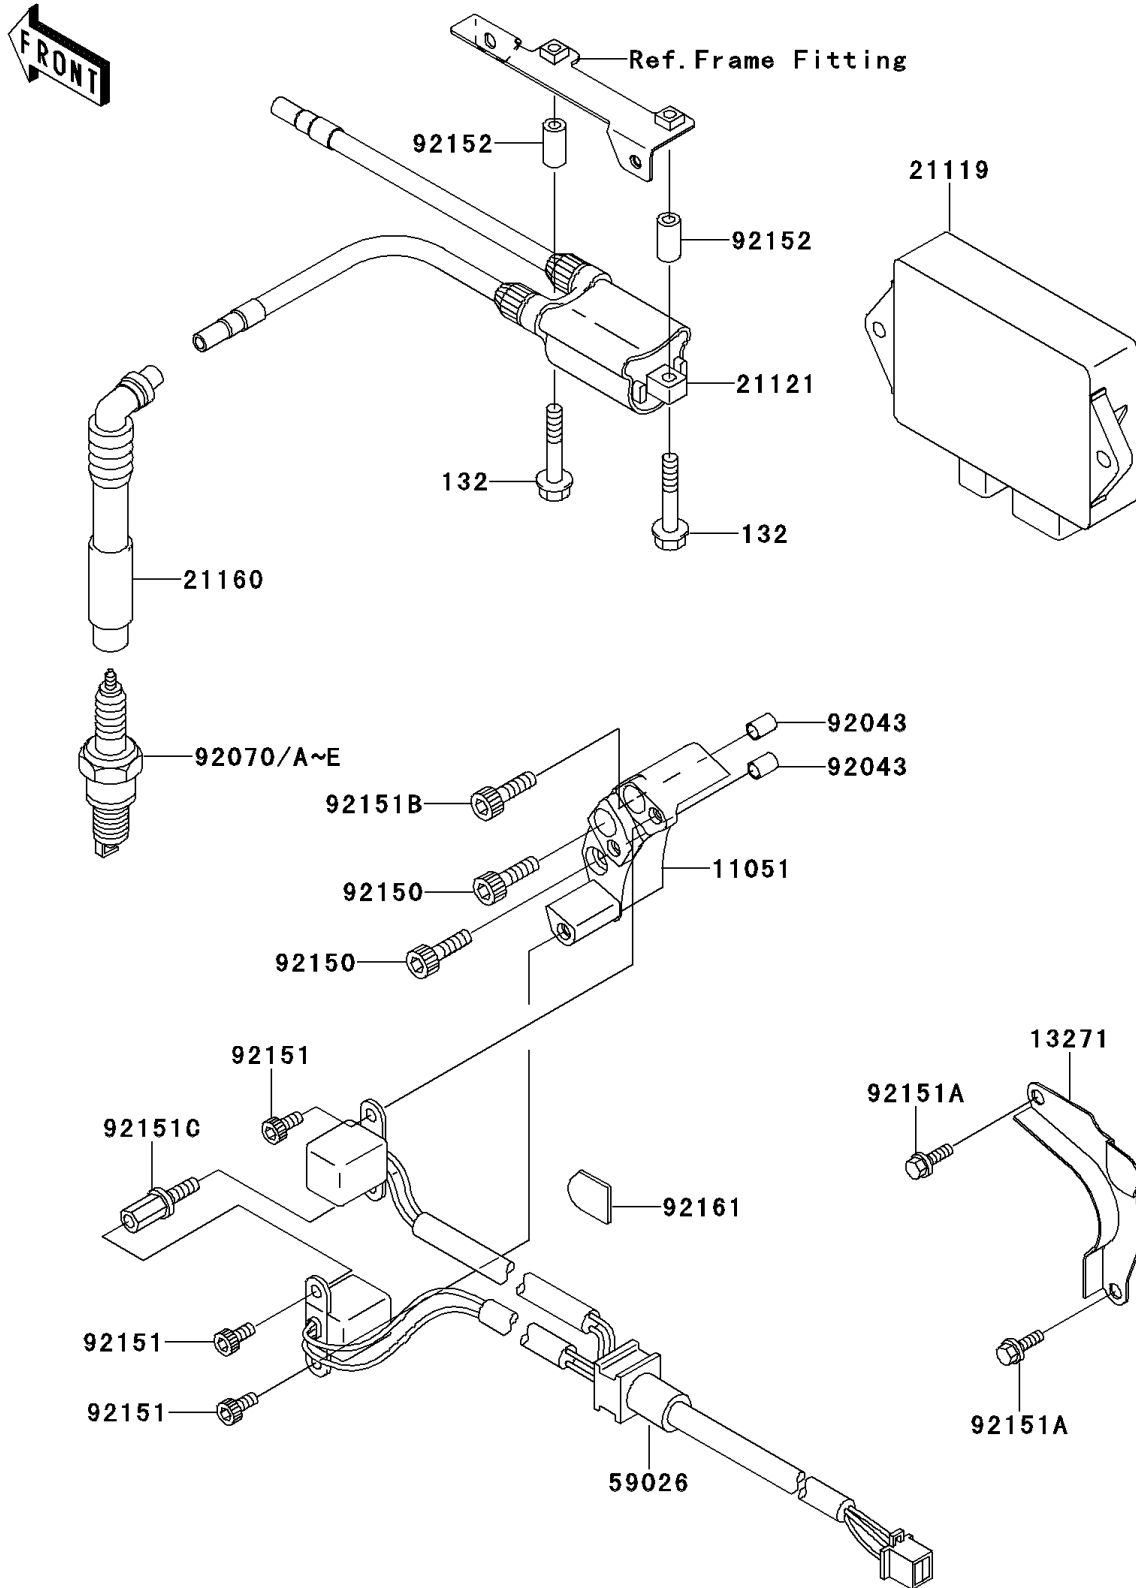

2001 W650 PARTS DIAGRAM

Ignition System

E1830

2001 W650 PARTS LIST

Ignition System

ITEM NAME	PART NUMBER	QUANTITY
BOLT-FLANGED-SMALL (Ref # 132)	132J0645	2
BRACKET,PULSING COIL (Ref # 11051)	11051-1213	1
PLATE (Ref # 13271)	13271-1189	1
IGNITER (Ref # 21119)	21119-1549	1
COIL-IGNITION (Ref # 21121)	21121-1283	1
CAP-ASSY-PLUG (Ref # 21160)	21160-1081	2
COIL-PULSING (Ref # 59026)	59026-1148	1
PIN,6.2X8X14 (Ref # 92043)	92043-1263	2
PLUG-SPARK,U27ESR-N(ND) (Ref # 92070)		2
PLUG-SPARK,CR8E(NGK) (Ref # 92070A)	92070-1169	2
PLUG-SPARK,U24ESR-N(ND) (Ref # 92070B)		2
PLUG-SPARK,CR7E(NGK) (Ref # 92070C)	92070-1209	2
PLUG-SPARK,U22ESR-N(ND) (Ref # 92070D)		2
PLUG-SPARK,CR9E(NGK) (Ref # 92070E)	92070-1266	2
BOLT,SOCKET,6X40 (Ref # 92150)	92150-1653	2
BOLT,SOCKET,5X12 (Ref # 92151)	92151-1118	3
BOLT,6X10 (Ref # 92151A)	92151-1389	2
BOLT,SOCKET,6X45 (Ref # 92151B)	92151-1471	1
BOLT (Ref # 92151C)	92151-1574	1
COLLAR,6.8X13X25 (Ref # 92152)	92152-1200	2
DAMPER (Ref # 92161)	92161-1076	1