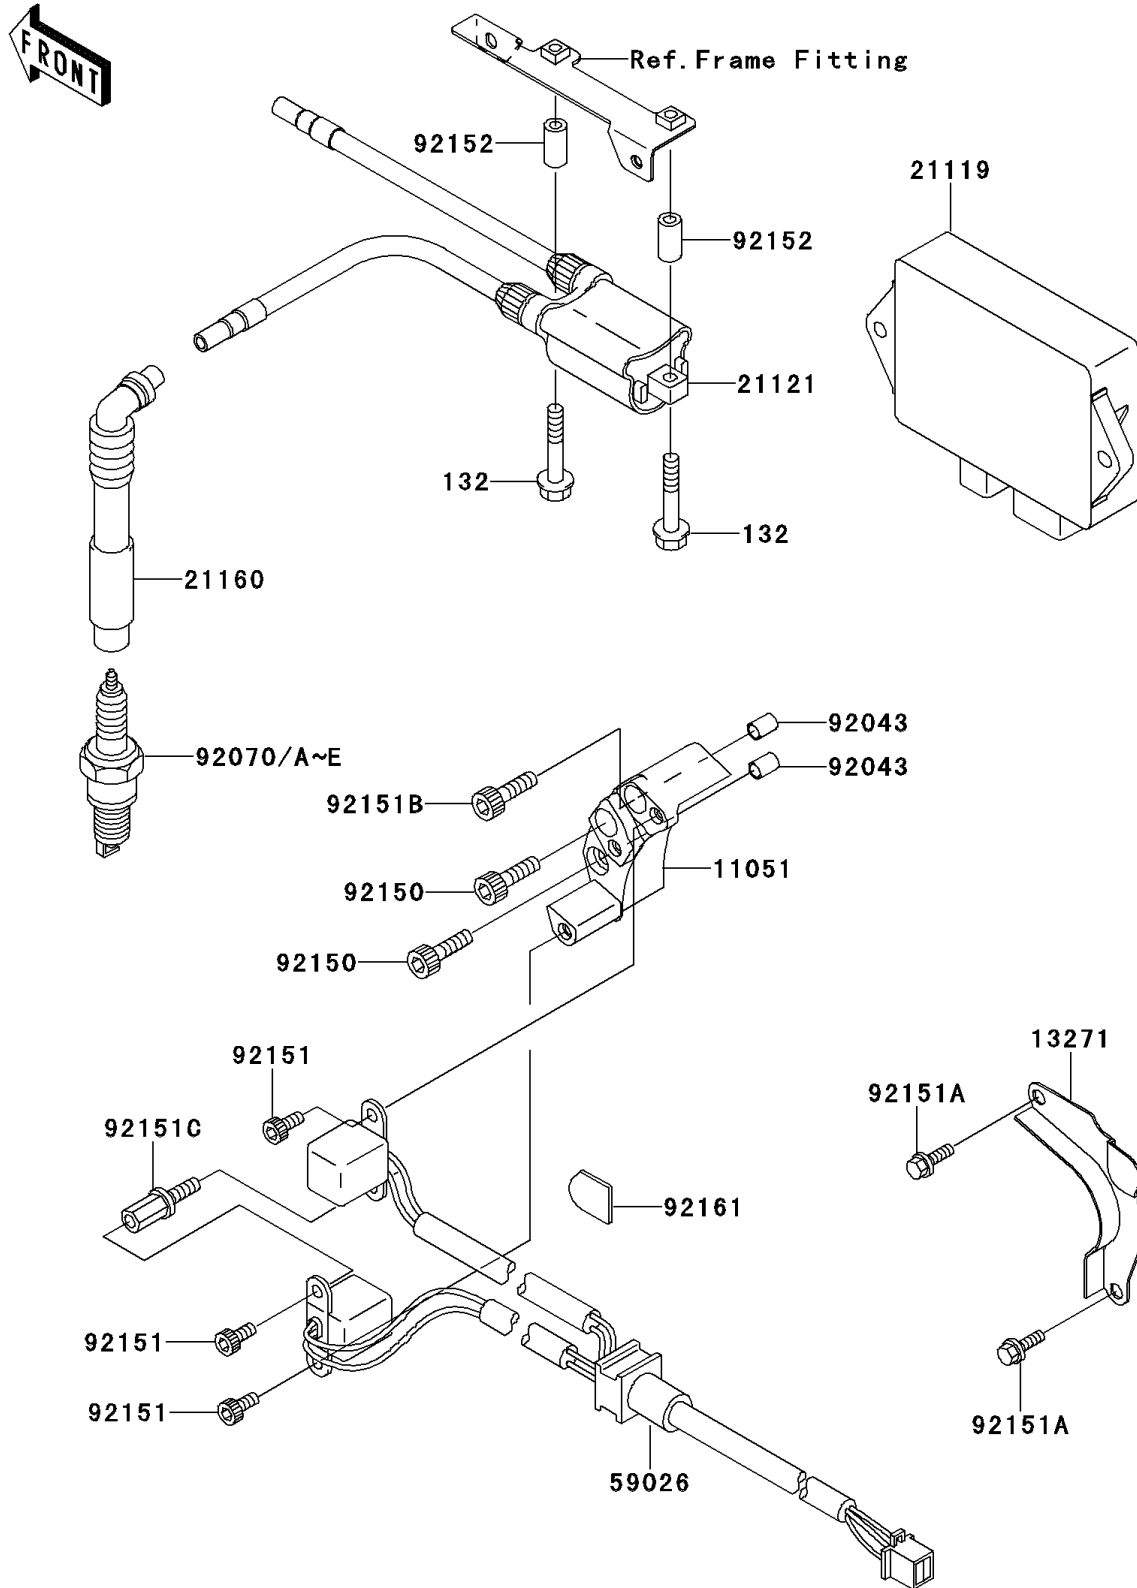

## 2001 W650 PARTS DIAGRAM

Ignition System

E1830

## 2001 W650 PARTS LIST

### Ignition System

ITEM NAME	PART NUMBER	QUANTITY
BOLT-FLANGED-SMALL (Ref # 132)	132J0645	1
BRACKET,PULSING COIL (Ref # 11051)	11051-1213	1
PLATE (Ref # 13271)	13271-1189	1
IGNITER (Ref # 21119)	21119-1549	1
COIL-IGNITION (Ref # 21121)	21121-1283	1
CAP-ASSY-PLUG (Ref # 21160)	21160-1081	1
COIL-PULSING (Ref # 59026)	59026-1148	1
PIN,6.2X8X14 (Ref # 92043)	92043-1263	1
PLUG-SPARK,U27ESR-N(ND) (Ref # 92070)		3
PLUG-SPARK,CR8E(NGK) (Ref # 92070A)	92070-1169	1
PLUG-SPARK,CR7E(NGK) (Ref # 92070C)	92070-1209	1
PLUG-SPARK,CR9E(NGK) (Ref # 92070E)	92070-1266	1
BOLT,SOCKET,6X40 (Ref # 92150)	92150-1653	1
BOLT,SOCKET,5X12 (Ref # 92151)	92151-1118	1
BOLT,6X10 (Ref # 92151A)	92151-1389	1
BOLT,SOCKET,6X45 (Ref # 92151B)	92151-1471	1
BOLT (Ref # 92151C)	92151-1574	1
COLLAR,6.8X13X25 (Ref # 92152)	92152-1200	1
DAMPER (Ref # 92161)	92161-1076	1